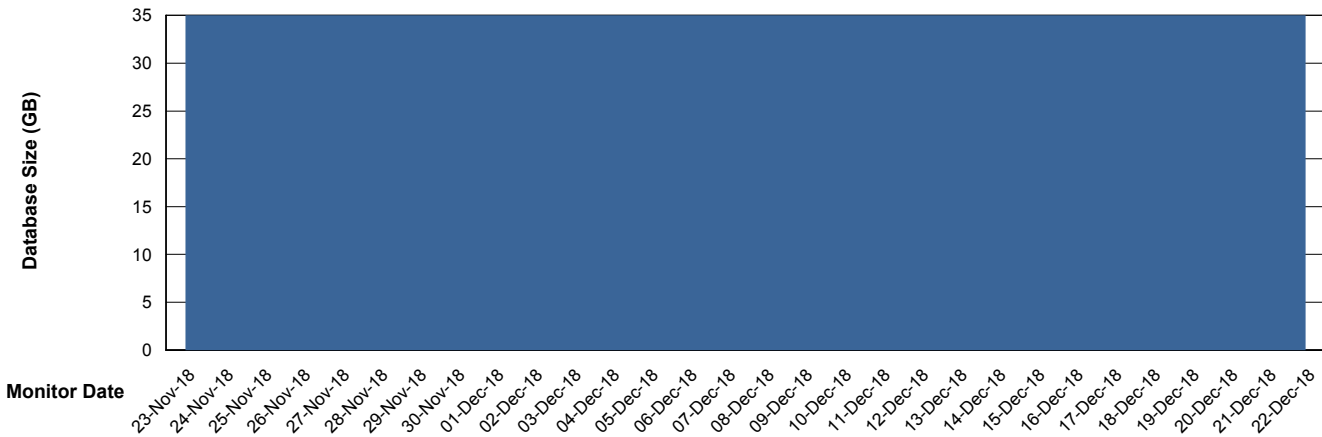

## Database Performance CIWDB\_Standby

# Weekly SLA Customer Report

Customer CIW Production  
 Database ID 45

**DATABASE SIZE** CIWDB\_Production

**Database growth over last month**

**Database Tablespace** CIWDB\_Production

Date	Tablespace Name	Filesize (Gb)	Usedsize (Gb)	Percentage free
22-Dec-18	ABSDATA	36	31	14
	INDX	5	3	40
21-Dec-18	ABSDATA	36	31	14
	INDX	5	3	40
20-Dec-18	ABSDATA	36	31	14
	INDX	5	3	40
19-Dec-18	ABSDATA	36	31	14
	INDX	5	3	40
18-Dec-18	ABSDATA	36	31	14
	INDX	5	3	40
17-Dec-18	ABSDATA	36	31	14
	INDX	5	3	40
16-Dec-18	ABSDATA	36	31	14
	INDX	5	3	40