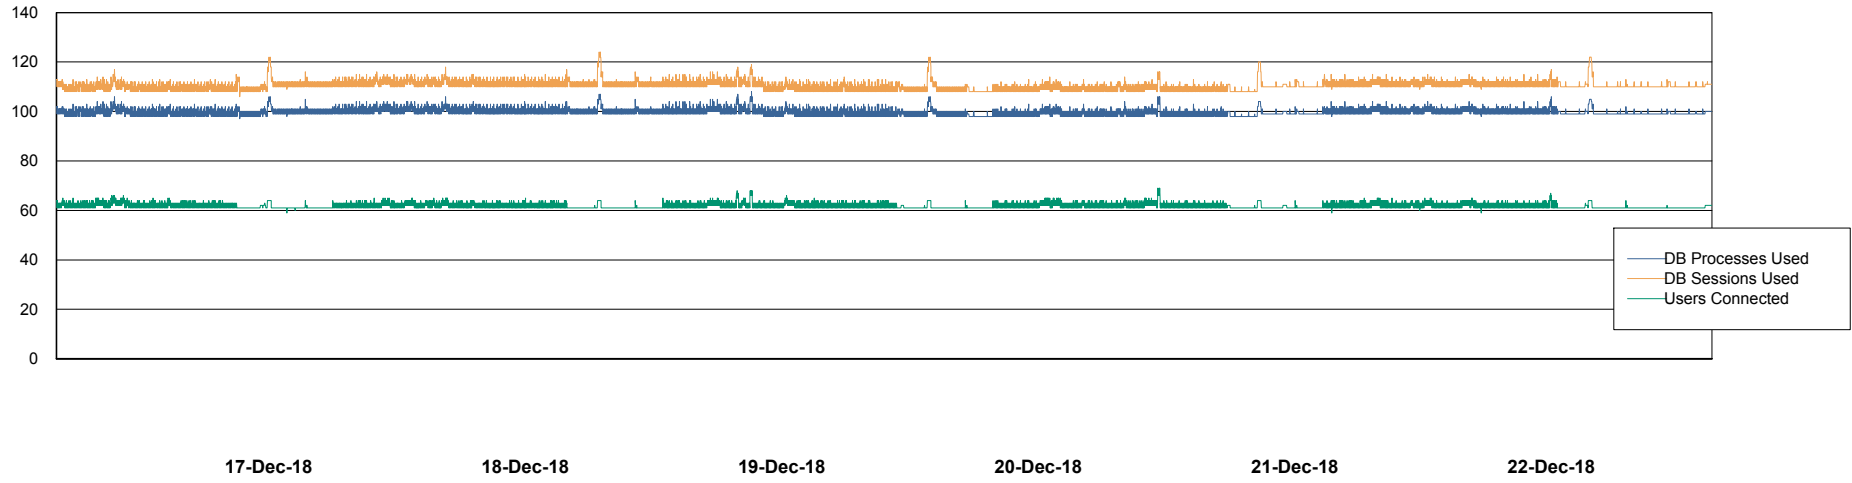

Database Performance CIWDB_Production