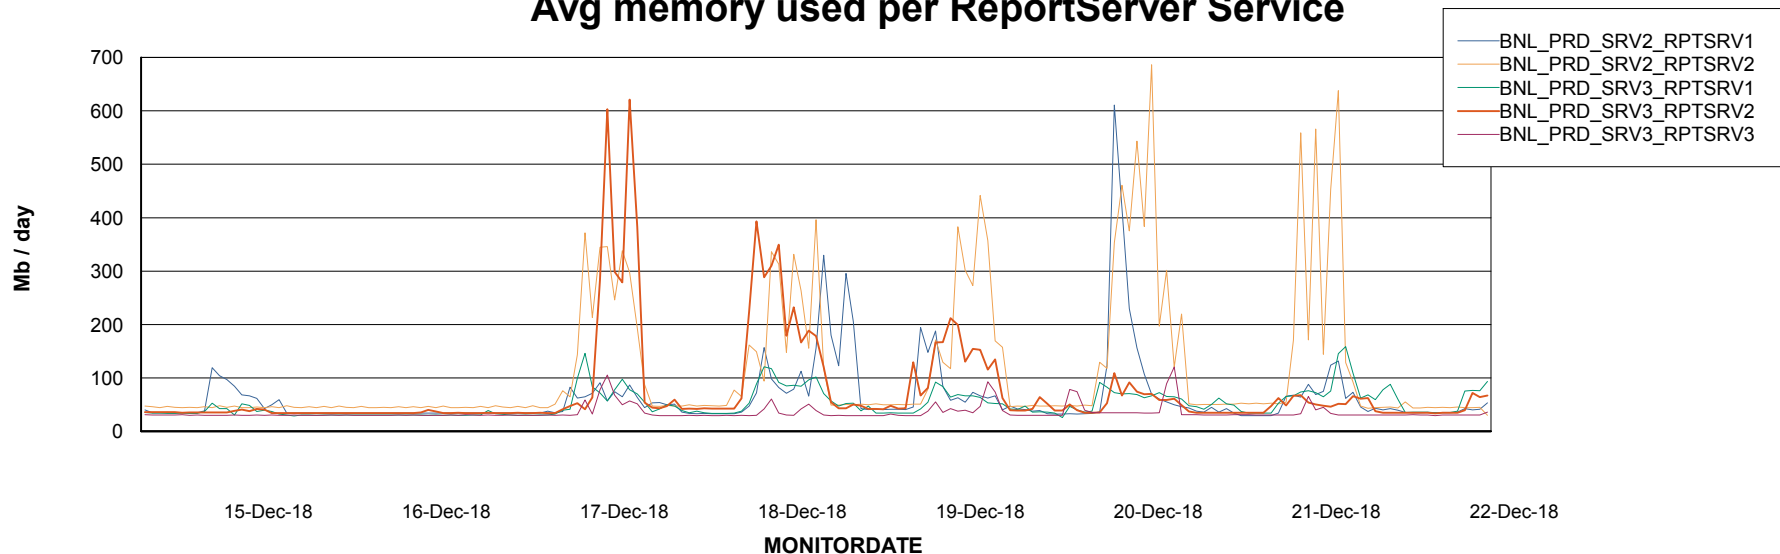

ABSSolute Web Component Services

Avg memory used per ReportServer Service