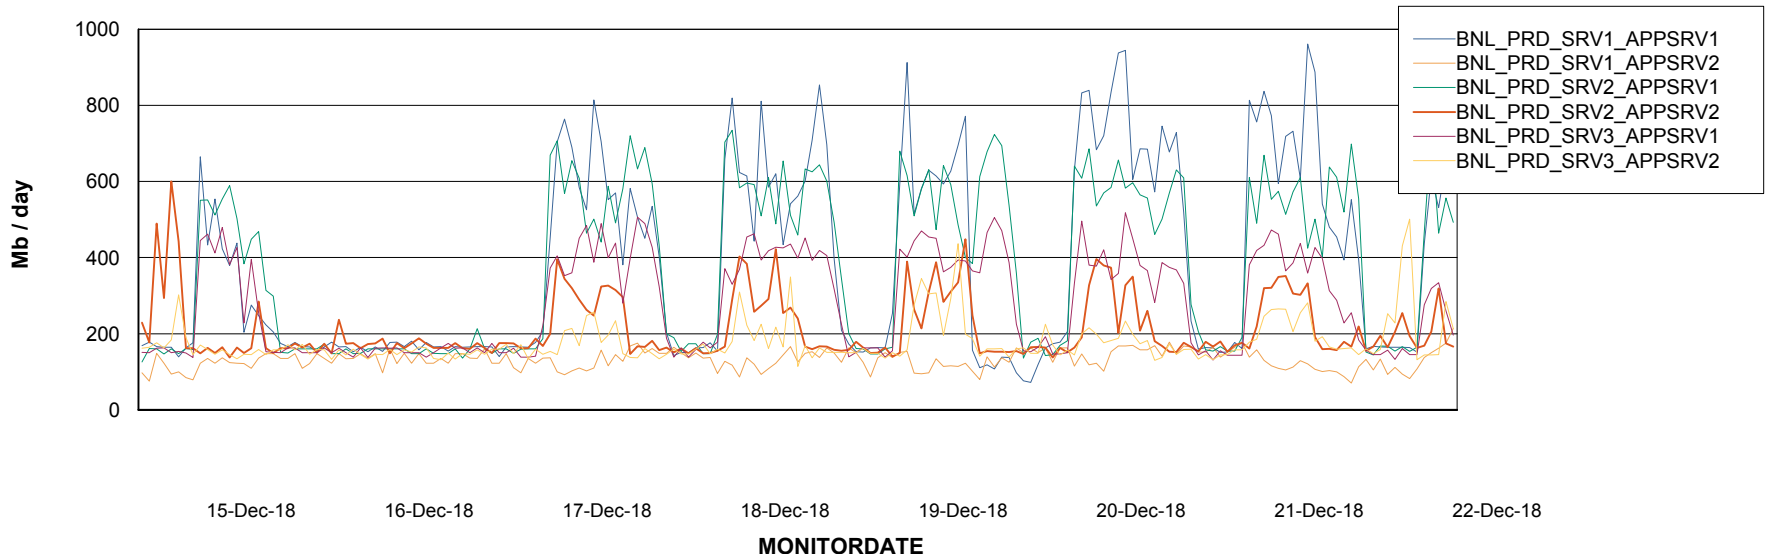

Weekly SLA Customer Report

Customer BNL_Production
Database ID 83

Database Performance BNLDB_Production

DB Processes Max 700
DB Sessions Max 1,072

Weekly SLA Customer Report

Customer BNL_Production
 Database ID 83

DATABASE SIZE BNLDB_Production

Database growth over last month

Database Tablespace BNLDB_Production

Date	Tablespace Name	Filesize (Gb)	Usedsize (Gb)	Percentage free
22-Dec-18	ABSDATA	106	70	34
	INDX	270	231	14
21-Dec-18	ABSDATA	106	70	34
	INDX	270	231	14
20-Dec-18	ABSDATA	106	70	34
	INDX	270	231	14
19-Dec-18	ABSDATA	106	70	34
	INDX	270	230	15
18-Dec-18	ABSDATA	106	70	34
	INDX	270	230	15
17-Dec-18	ABSDATA	106	70	34
	INDX	270	230	15
16-Dec-18	ABSDATA	106	70	34
	INDX	270	230	15

Weekly SLA Customer Report

Customer BNL_Production
Database ID 83

ABSolute Application Server Services

Avg memory used per ABS Server Service

Avg users per day per ABS server

Weekly SLA Customer Report

Customer BNL_Production
Database ID 83