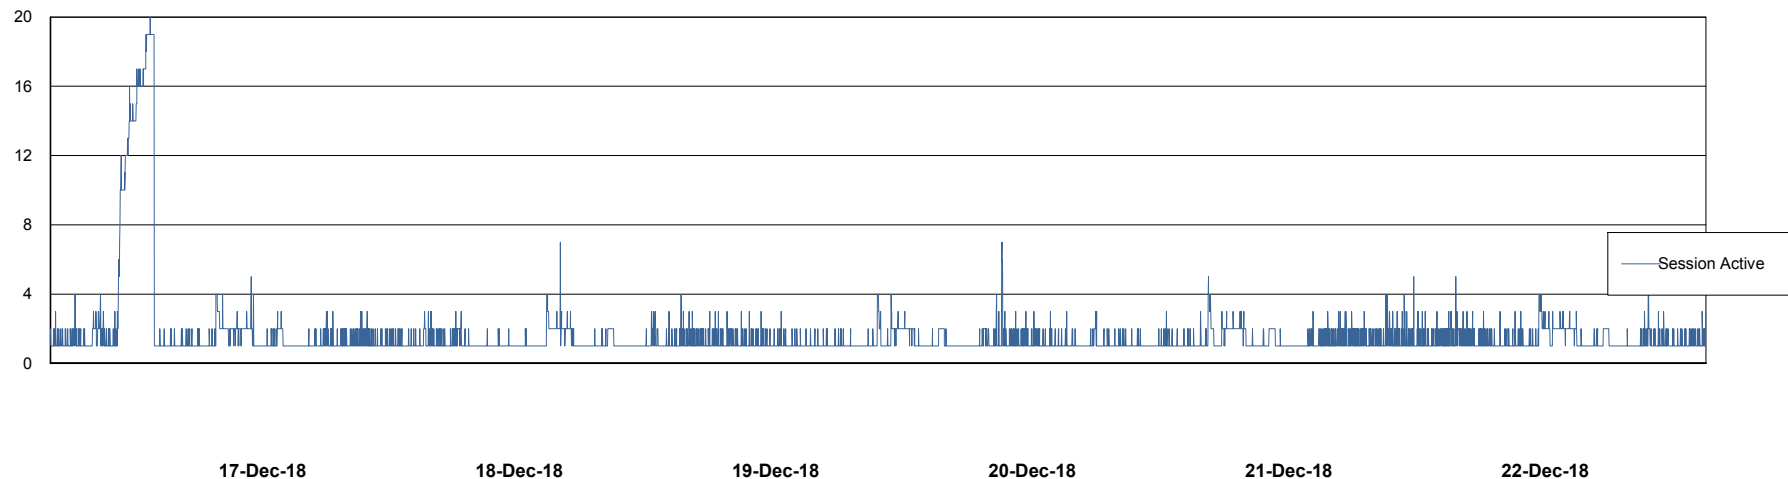

Weekly SLA Customer Report

Customer BGG_Production
Database ID 58

Database Performance BGGDB_BI

Weekly SLA Customer Report

Customer BGG_Production
Database ID 58

Database Performance BGGDB_Production

Weekly SLA Customer Report