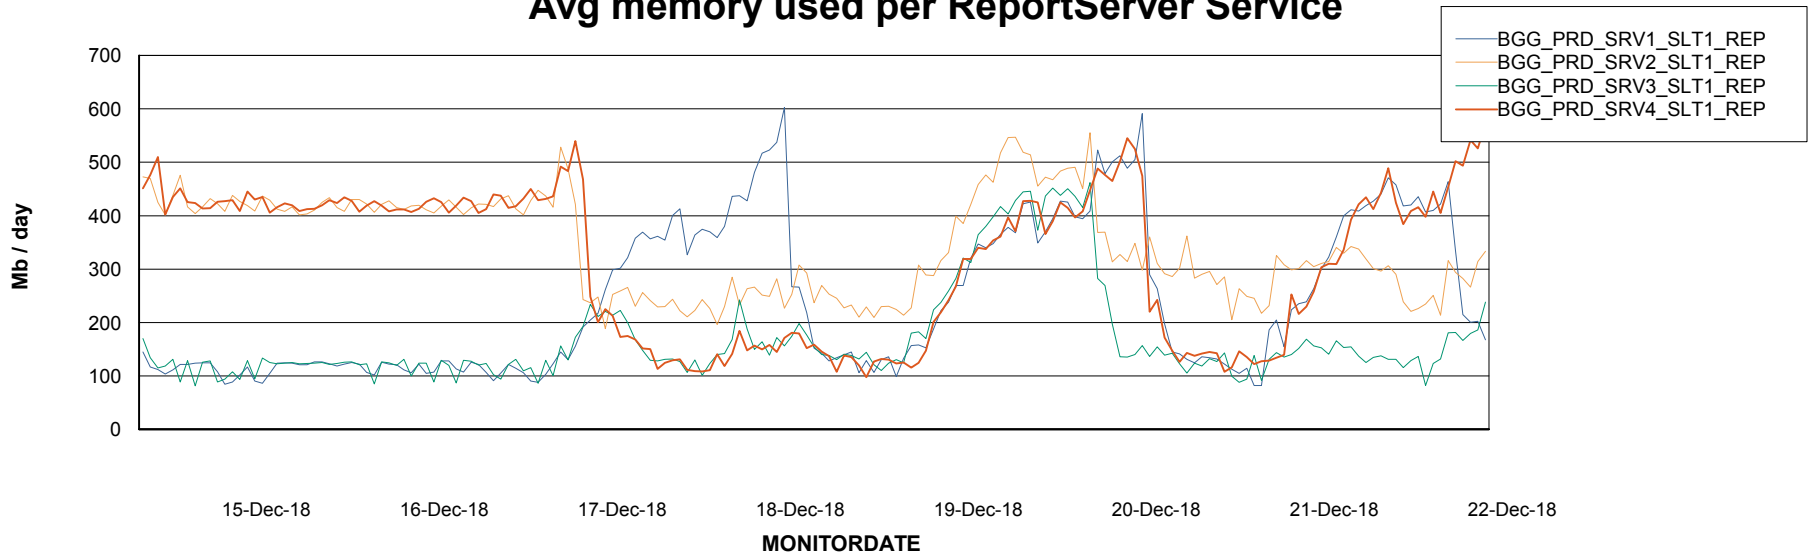

Avg memory used per ABS Server Service

Avg users per day per ABS server

Weekly SLA Customer Report

Customer BGG_Production
Database ID 58

ABSSolute Application ReportServer Services

Avg memory used per ReportServer Service