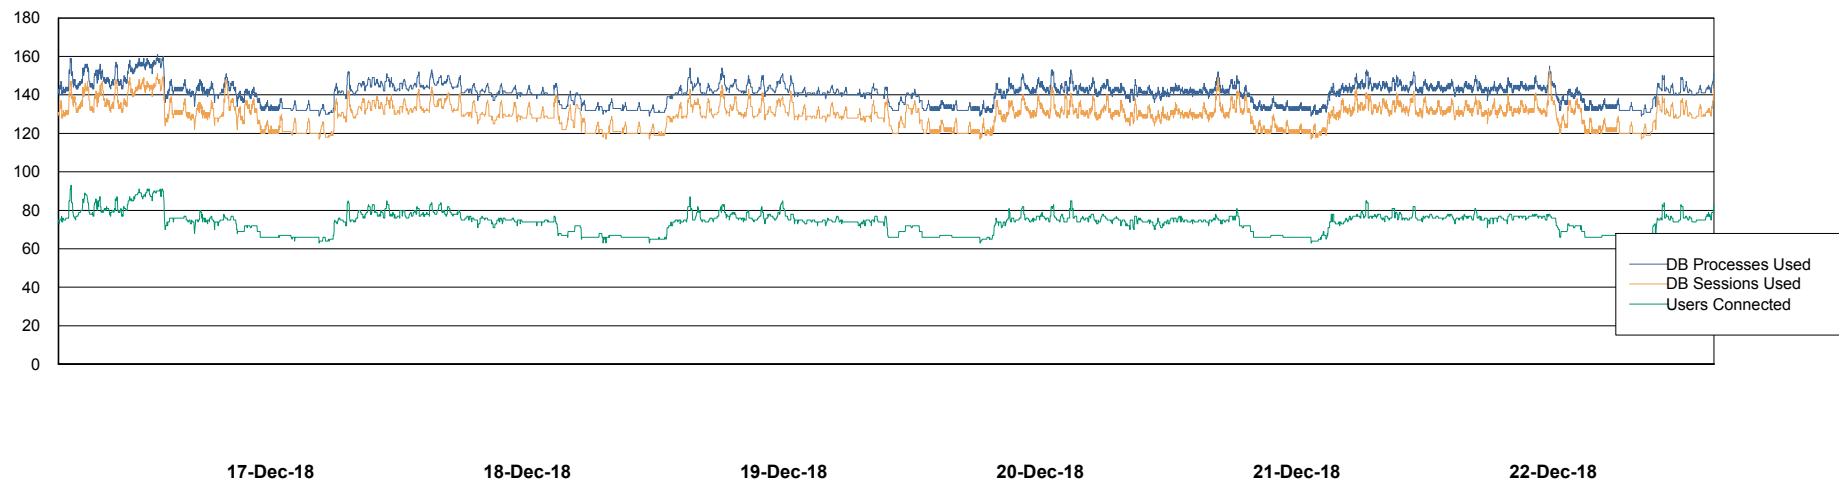

Weekly SLA Customer Report

Customer BGG_Production
Database ID 58

Database Performance BGGDB_BI

Weekly SLA Customer Report

Customer BGG_Production
Database ID 58

Database Performance BGGDB_Production

Weekly SLA Customer Report