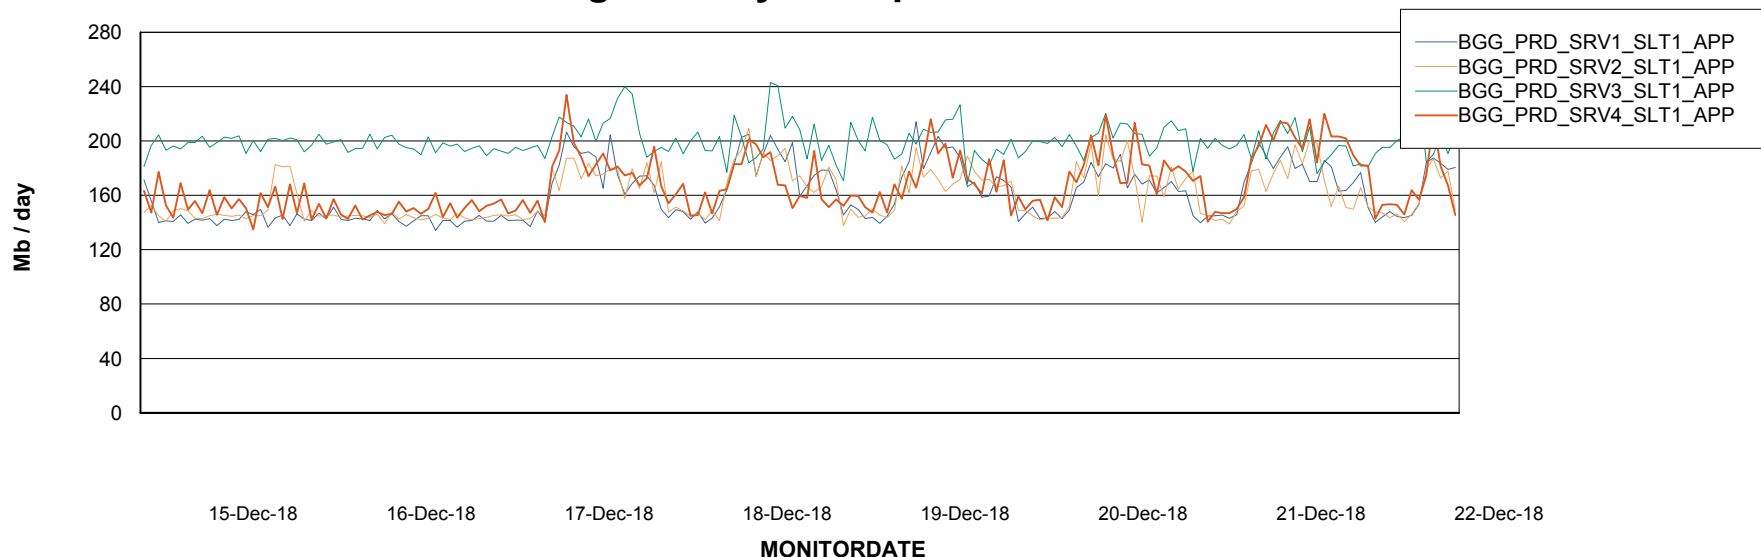

ABSSolute Application Server Services

Avg memory used per ABS Server Service