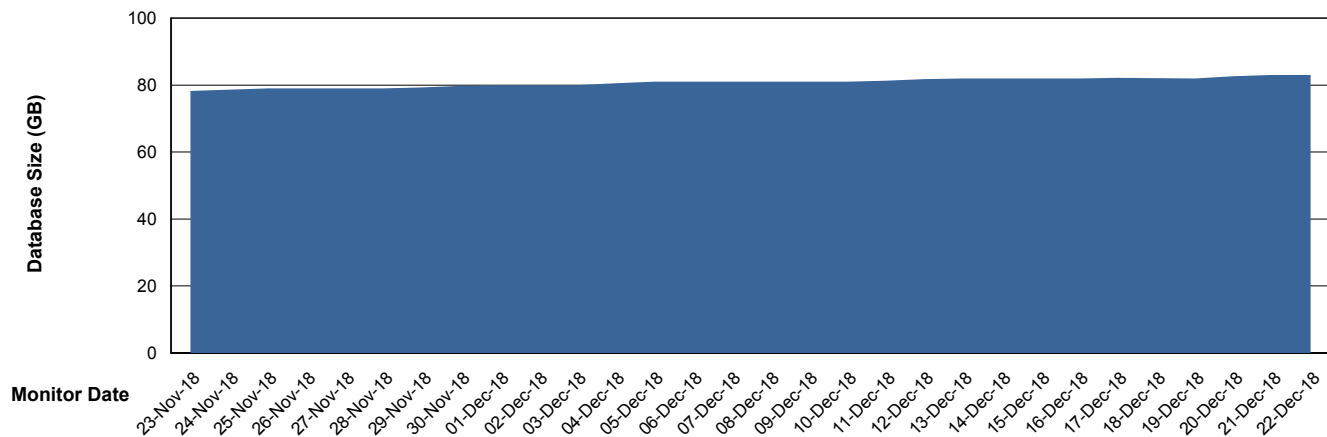

DATABASE SIZE BGGDB_Production

Database growth over last month