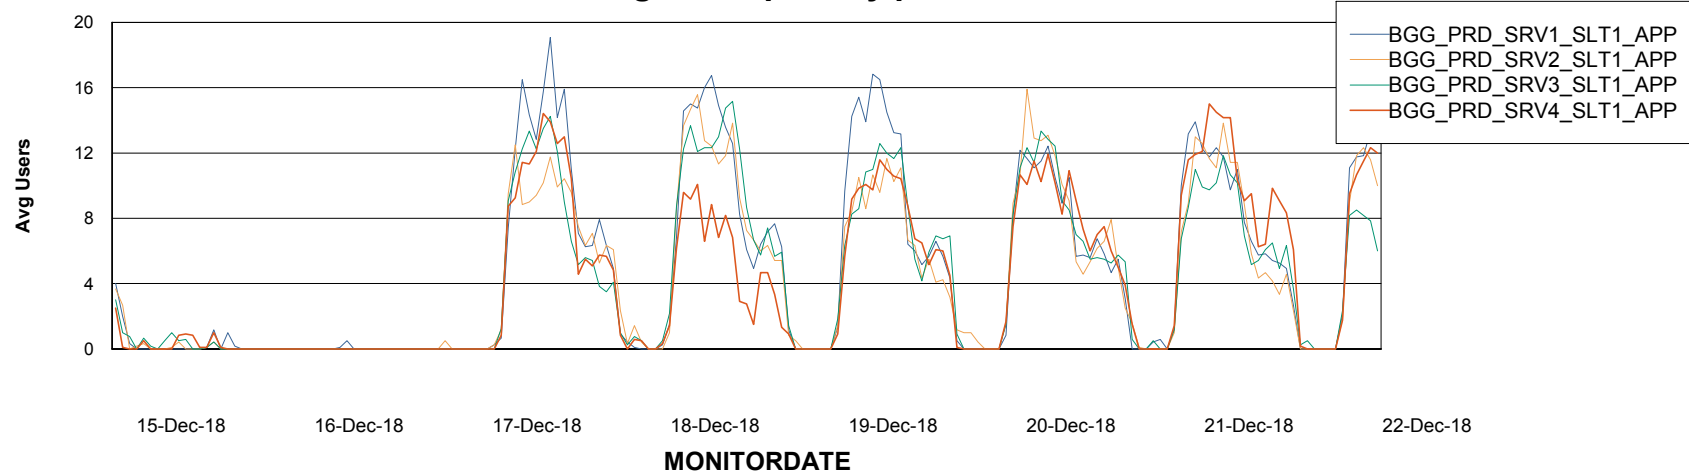

Avg users per day per ABS server