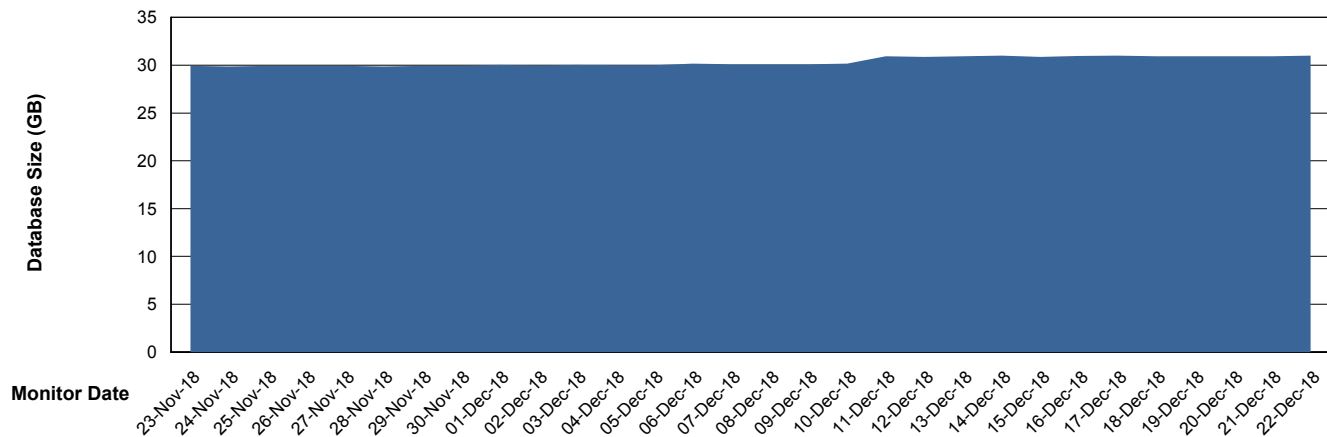

Customer BGG_Production
Database ID 58

Database Performance BGGDB_Standby

Weekly SLA Customer Report

Customer BGG_Production
Database ID 58

DATABASE SIZE BGGDB_BI

Database growth over last month

DATABASE SIZE BGGDB_Production

Database growth over last month

Weekly SLA Customer Report

Customer BGG_Production
Database ID 58

Database Tablespace BGGDB_BI

Date	Tablespace Name	Filesize (Gb)	Usedsize (Gb)	Percentage free
22-Dec-18	ABSDATA	18	14	22
	INDX	20	15	25
21-Dec-18	ABSDATA	18	14	22
	INDX	20	15	25
20-Dec-18	ABSDATA	18	14	22
	INDX	20	15	25
19-Dec-18	ABSDATA	18	14	22
	INDX	20	15	25
18-Dec-18	ABSDATA	18	14	22
	INDX	20	15	25
17-Dec-18	ABSDATA	18	14	22
	INDX	20	15	25
16-Dec-18	ABSDATA	18	14	22
	INDX	20	15	25