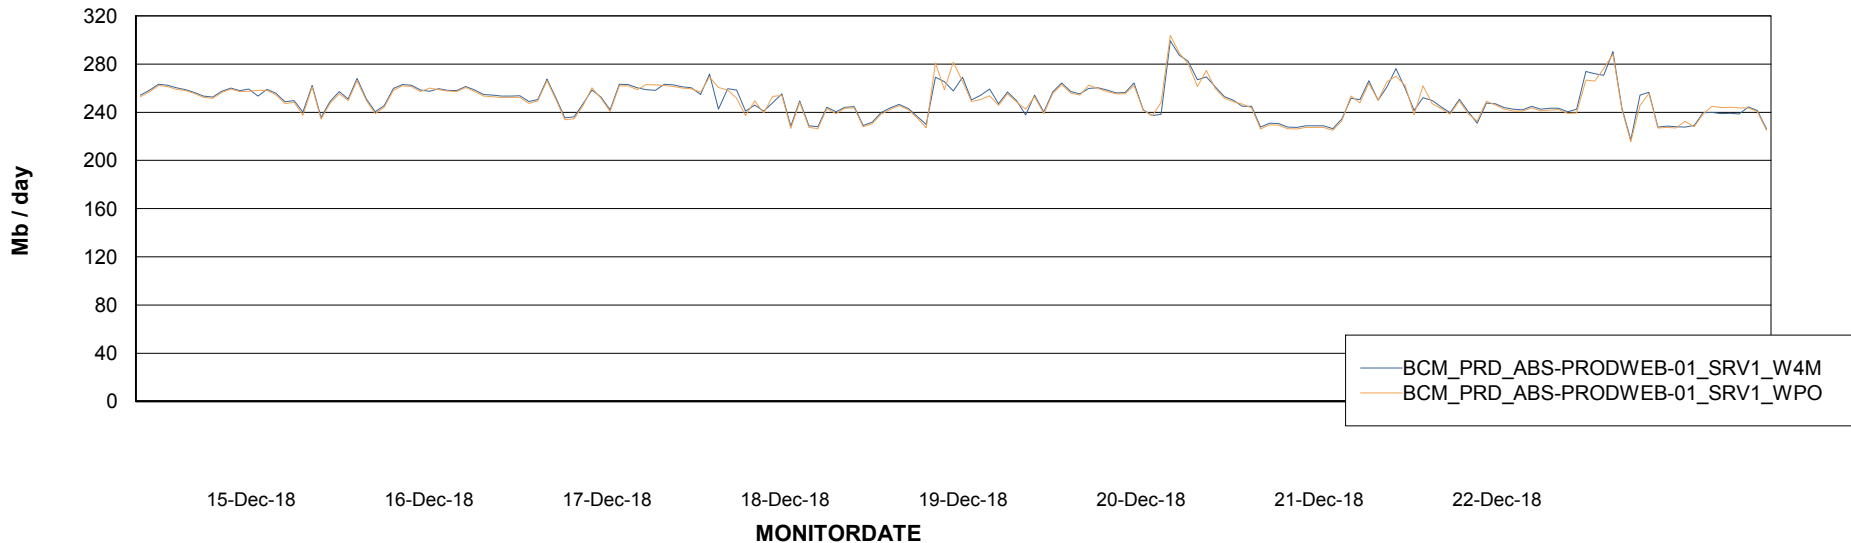

ABSSolute Web Component Services

Avg memory used per ABS Web component