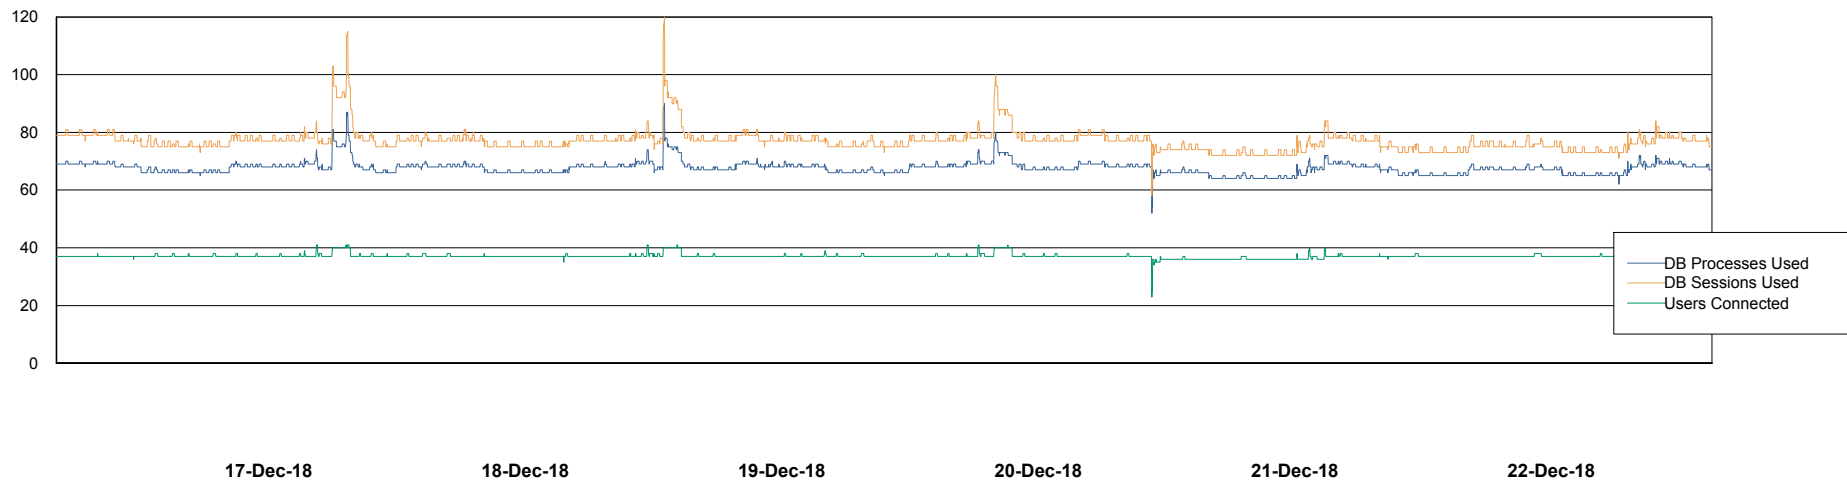

Database Performance BCMDB_ABS1 Production Database