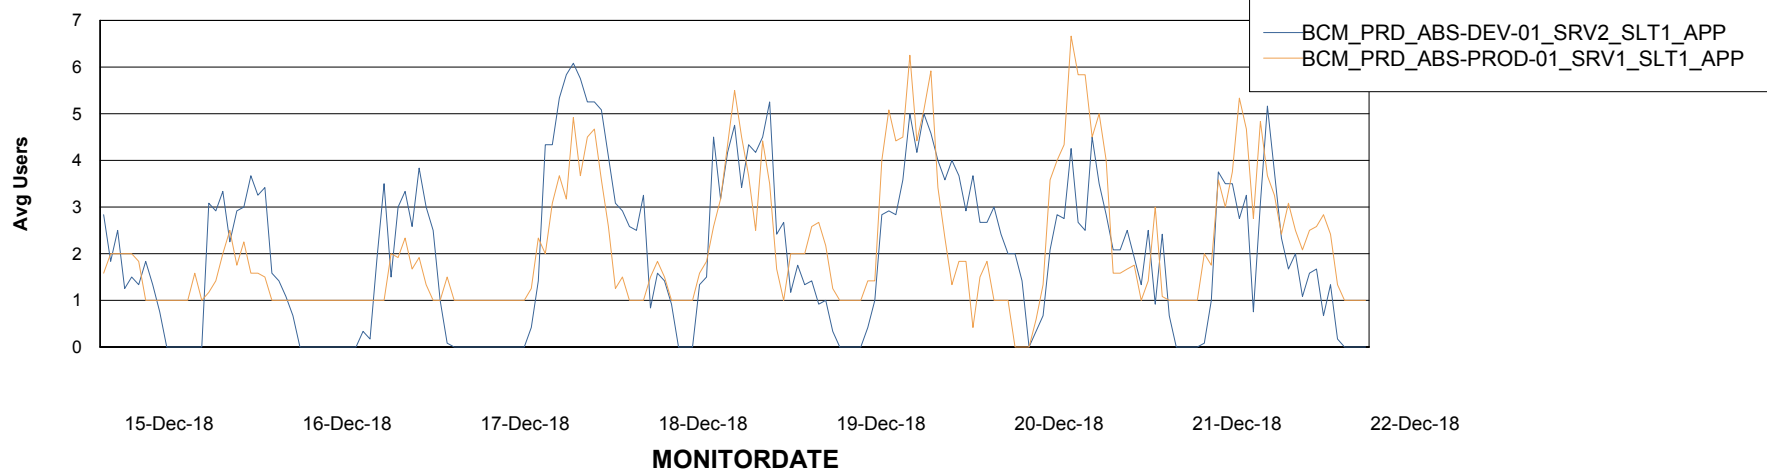

Avg users per day per ABS server