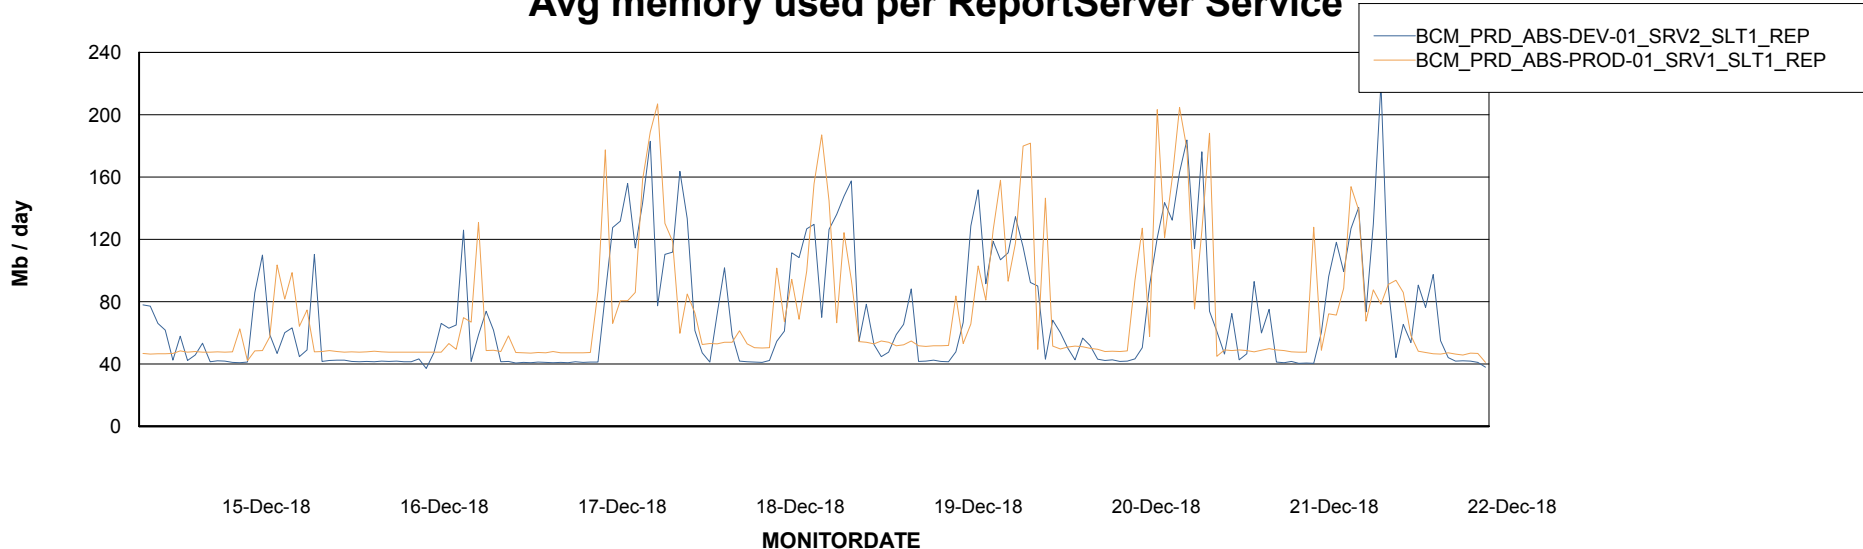

ABSSolute Application ReportServer Services

Avg memory used per ReportServer Service