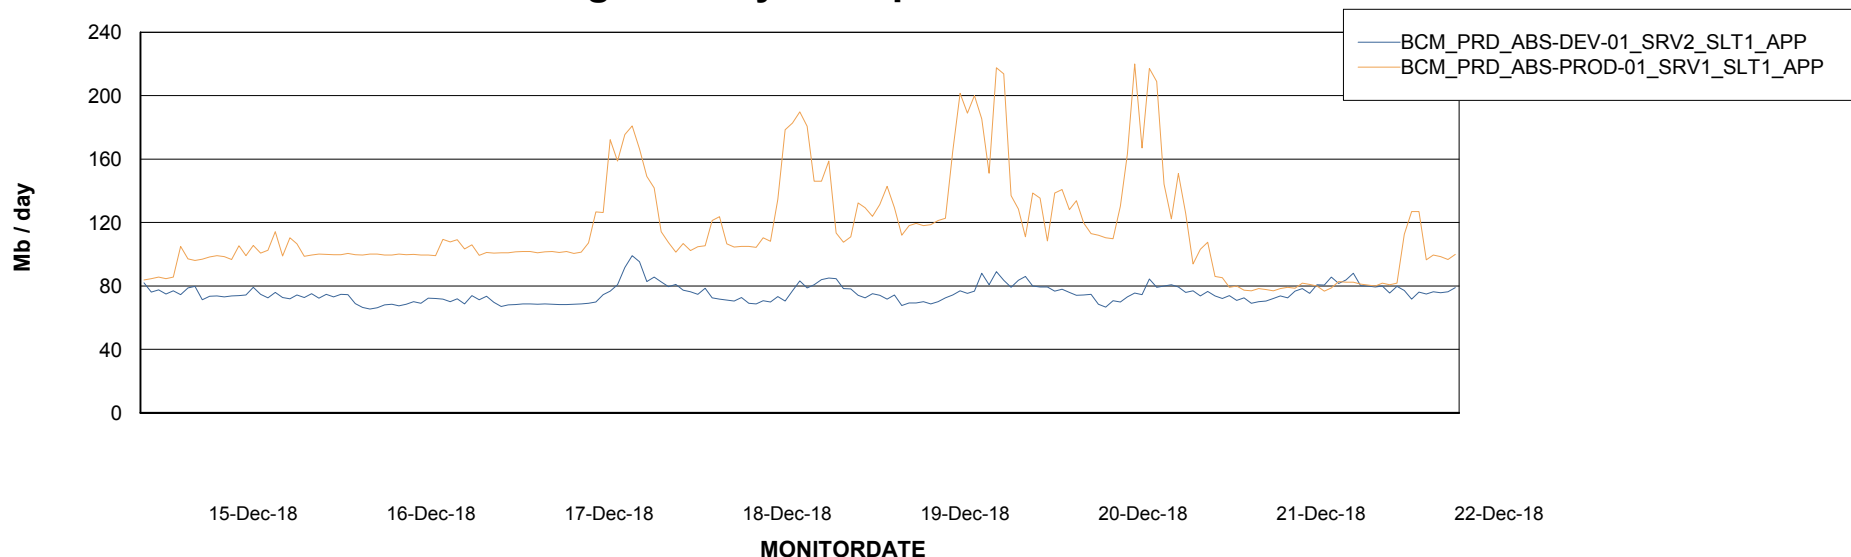

ABSSolute Application Server Services

Avg memory used per ABS Server Service