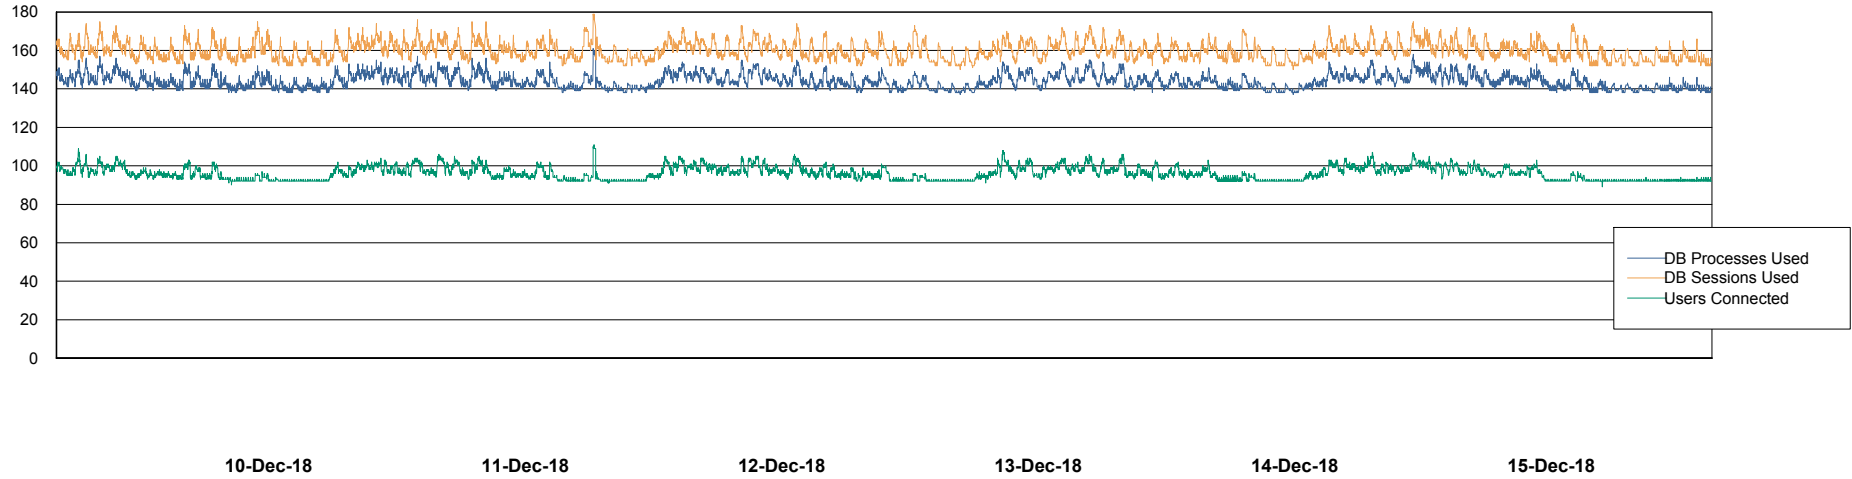

Database Performance VOSDB_Production

DB Processes Max 300
DB Sessions Max 472