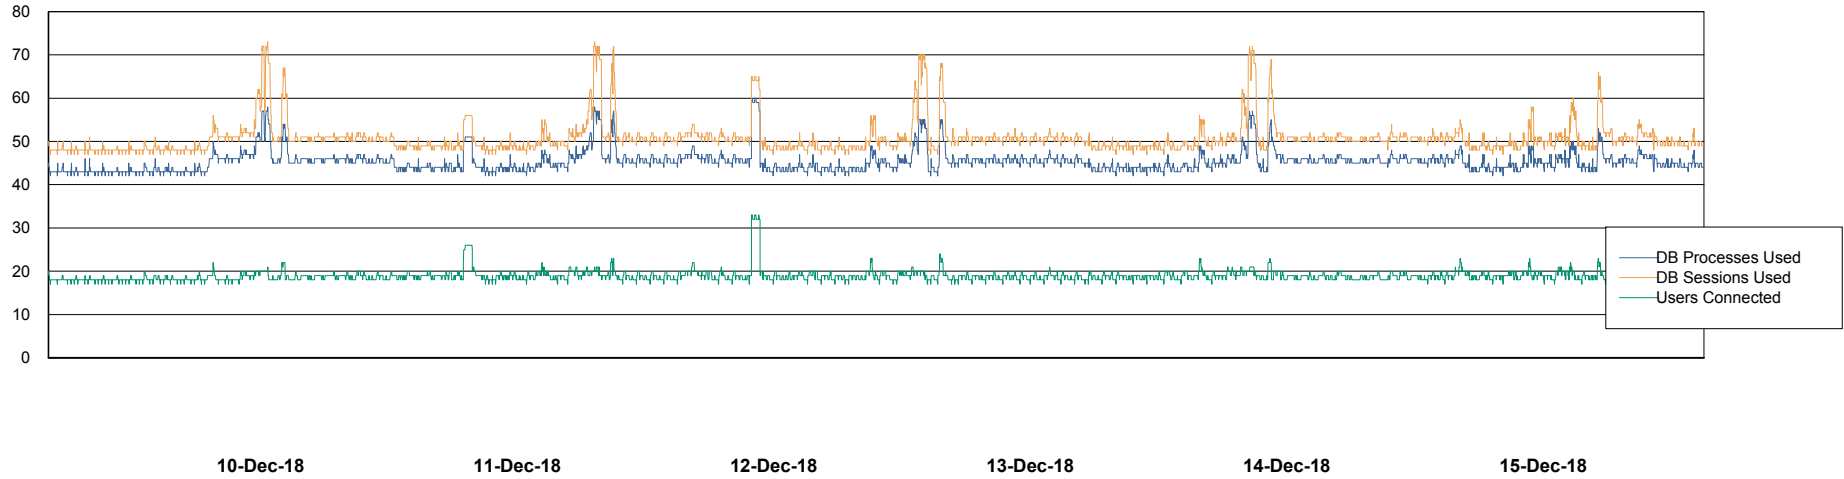

Database Performance VOSBIDB_Production

DB Processes Max 500
DB Sessions Max 772