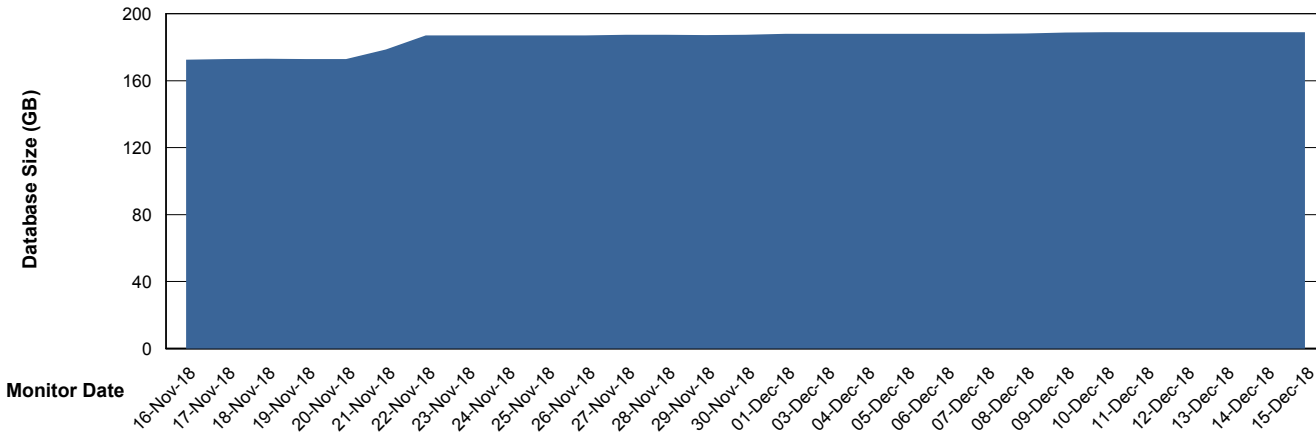

Weekly SLA Customer Report

Customer VOS_Production
Database ID 68

DATABASE SIZE VOSBIDB_Production

Database growth over last month

DATABASE SIZE VOSDB_Production

Database growth over last month

Weekly SLA Customer Report

Customer VOS_Production
Database ID 68

Database Tablespace VOSBIDB_Production

Date	Tablespace Name	Filesize (Gb)	Usedsize (Gb)	Percentage free
15-Dec-18	ABSDATA	36	30	17
	INDX	50	43	14
14-Dec-18	ABSDATA	36	30	17
	INDX	50	43	14
13-Dec-18	ABSDATA	36	30	17
	INDX	50	43	14
12-Dec-18	ABSDATA	36	30	17
	INDX	50	43	14
11-Dec-18	ABSDATA	36	30	17
	INDX	50	43	14
10-Dec-18	ABSDATA	36	30	17
	INDX	50	43	14
09-Dec-18	ABSDATA	36	30	17
	INDX	50	43	14