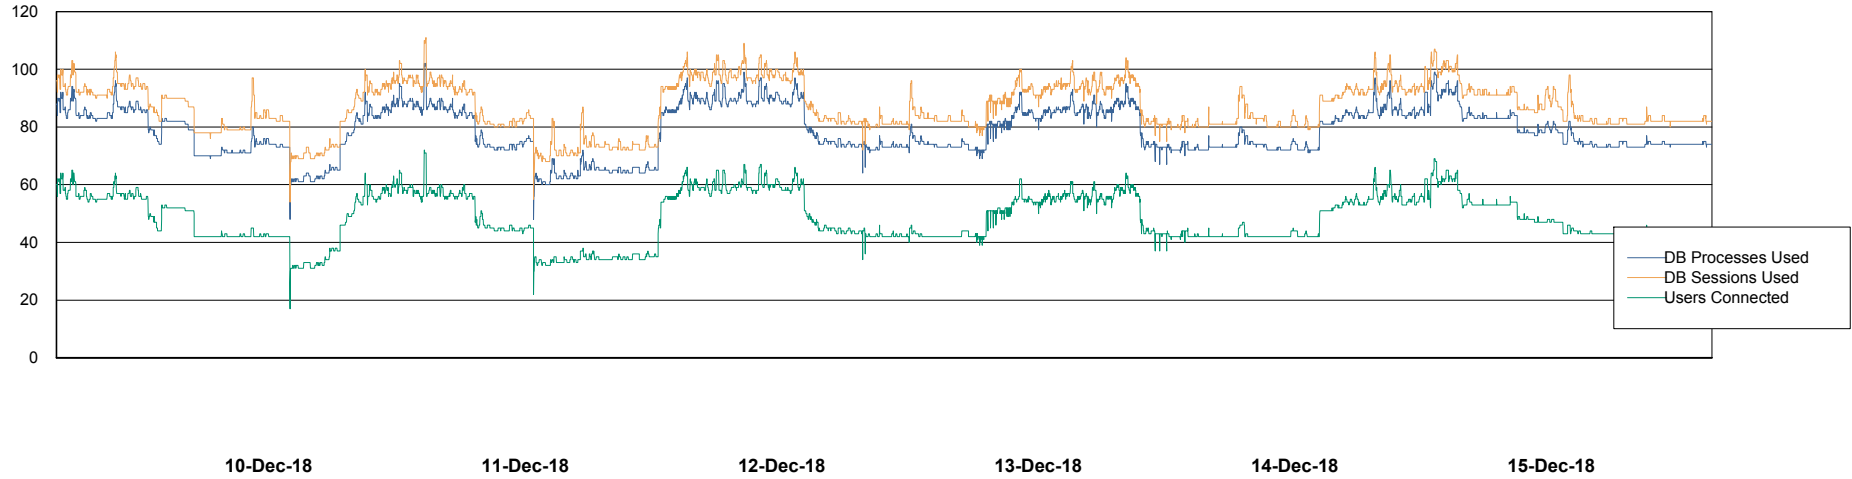

Harddisk Usage VEN\_PRD\_ORACLE2

	Free disk space on c: (%)	Total disk space on c: (Gb)	Free disk space on d: (%)	Total disk space on d: (Gb)	Free disk space on e: (%)	Total disk space on e: (Gb)
15-Dec-18	38	0	41	0	34	0
14-Dec-18	38	0	41	0	35	0
13-Dec-18	38	400	41	400	35	400
12-Dec-18	38	0	41	0	35	0
11-Dec-18	38	400	41	400	35	400
10-Dec-18	38	0	41	0	35	0
09-Dec-18	38	0	41	0	35	0

## Database Performance VENDB\_Production

DB Processes Max 500  
DB Sessions Max 772