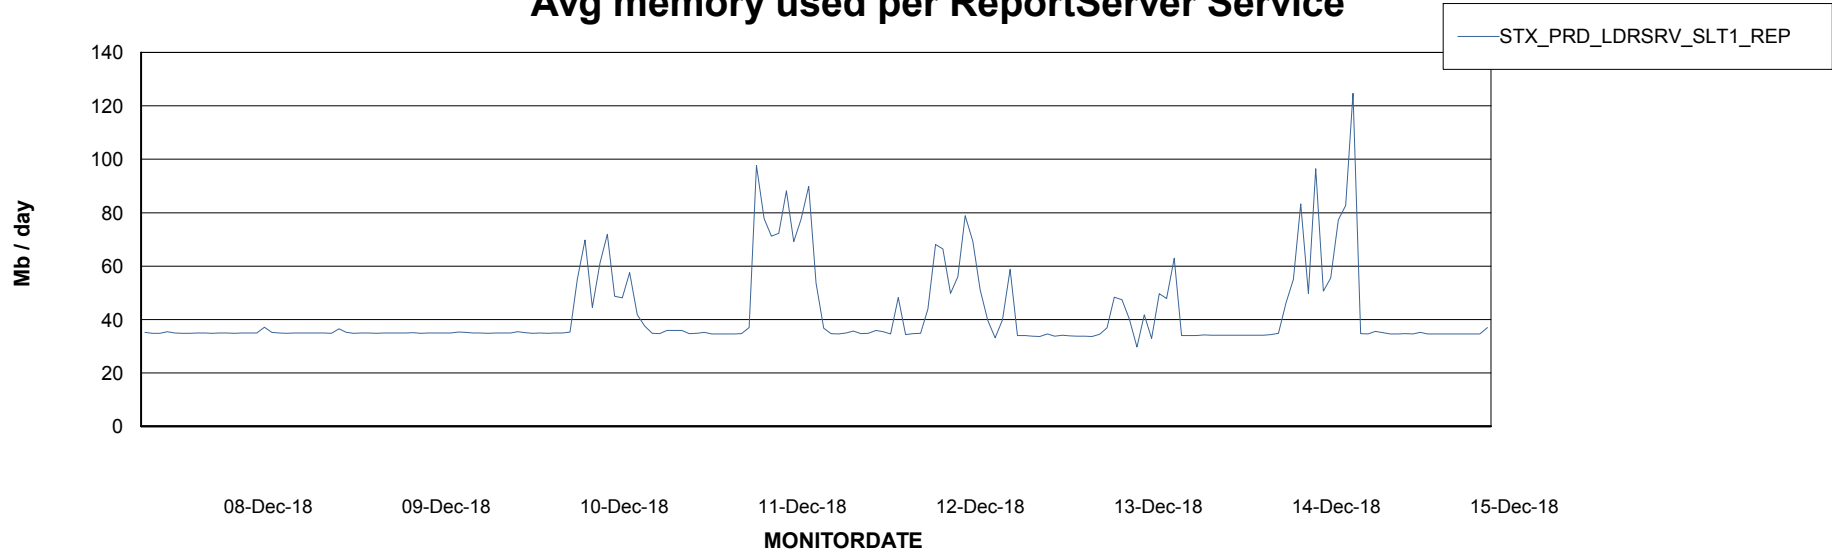

ABSSolute Application ReportServer Services

Avg memory used per ReportServer Service