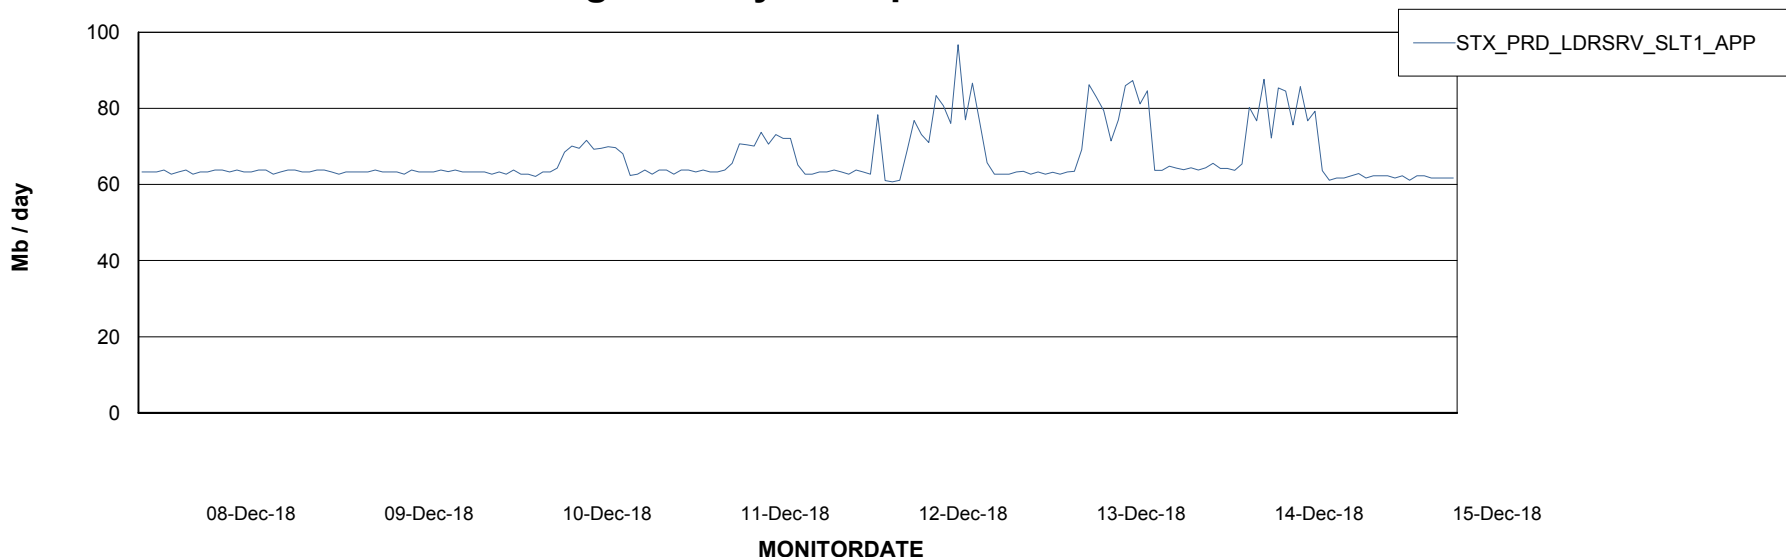

ABSSolute Application Server Services

Avg memory used per ABS Server Service