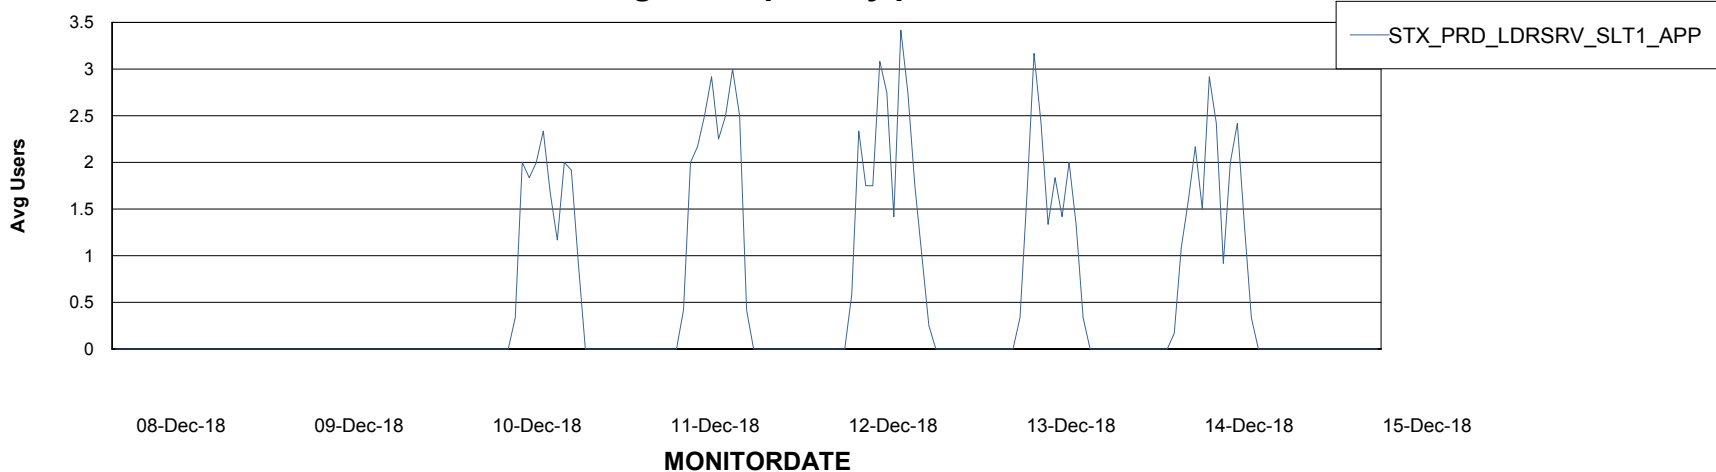

Avg users per day per ABS server