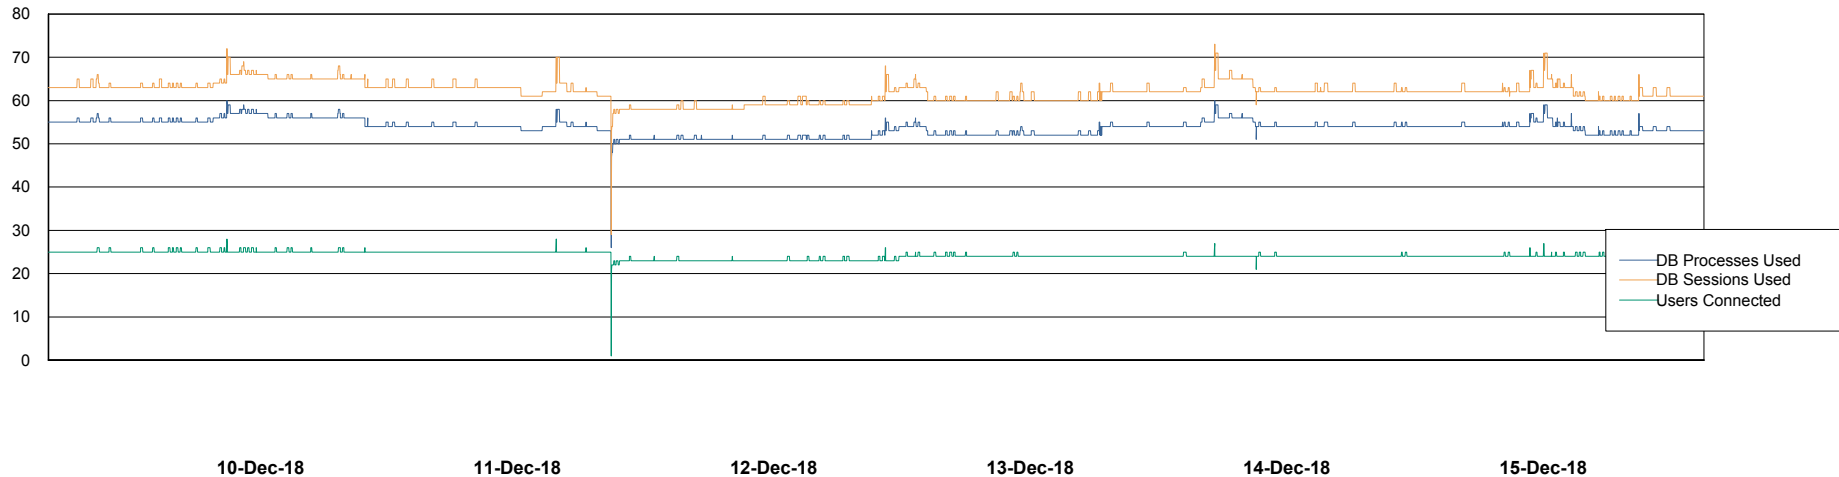

# Weekly SLA Customer Report

Customer STX\_Production  
Database ID 71

Harddisk Usage STX\_PRD\_LDRSRV

|           | Free disk space on c: (%) | Total disk space on c: (Gb) | Free disk space on d: (%) | Total disk space on d: (Gb) |
|-----------|---------------------------|-----------------------------|---------------------------|-----------------------------|
| 15-Dec-18 | 40                        | 100                         | 36                        | 400                         |
| 14-Dec-18 | 39                        | 100                         | 36                        | 400                         |
| 13-Dec-18 | 39                        | 100                         | 36                        | 400                         |
| 12-Dec-18 | 38                        | 100                         | 36                        | 400                         |
| 11-Dec-18 | 36                        | 100                         | 36                        | 400                         |
| 10-Dec-18 | 36                        | 100                         | 37                        | 400                         |
| 09-Dec-18 | 37                        | 100                         | 37                        | 400                         |

## Database Performance STXDB\_Production

DB Processes Max 150  
DB Sessions Max 248