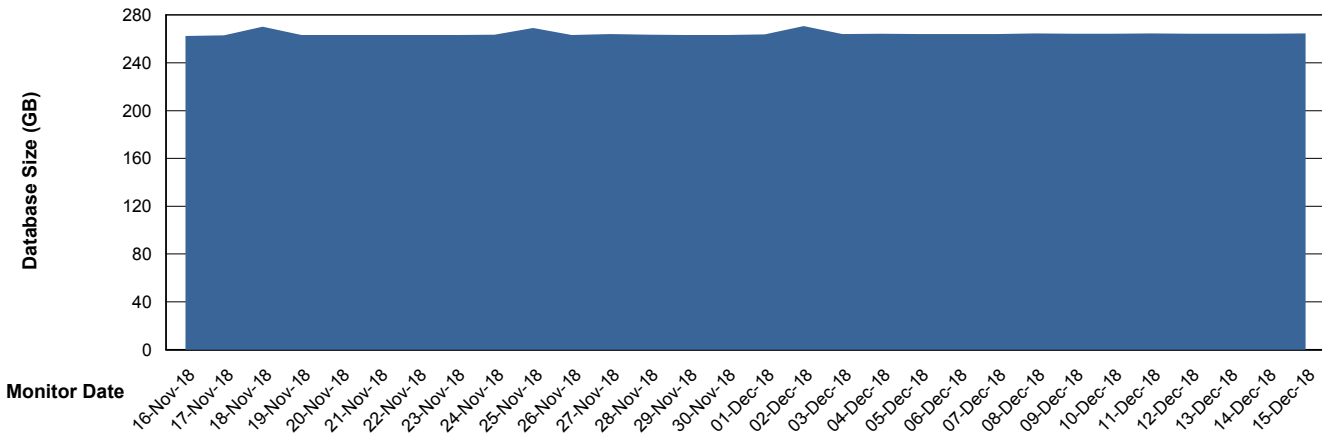

Database Performance STKDB_ABS1SB Standby Database

DB Processes Max 500
DB Sessions Max 774

Weekly SLA Customer Report

Customer STK_Production
 Database ID 82

DATABASE SIZE STKDB_ABS1 Production Database

Database growth over last month

Database Tablespace STKDB_ABS1 Production Database

Date	Tablespace Name	Filesize (Gb)	Usedsize (Gb)	Percentage free
15-Dec-18	ABSDATA	179	136	24
	INDX	148	124	16
14-Dec-18	ABSDATA	179	136	24
	INDX	148	124	16
13-Dec-18	ABSDATA	179	136	24
	INDX	148	124	16
12-Dec-18	ABSDATA	179	136	24
	INDX	148	124	16
11-Dec-18	ABSDATA	179	136	24
	INDX	148	124	16
10-Dec-18	ABSDATA	179	136	24
	INDX	148	124	16
09-Dec-18	ABSDATA	179	136	24
	INDX	148	124	16