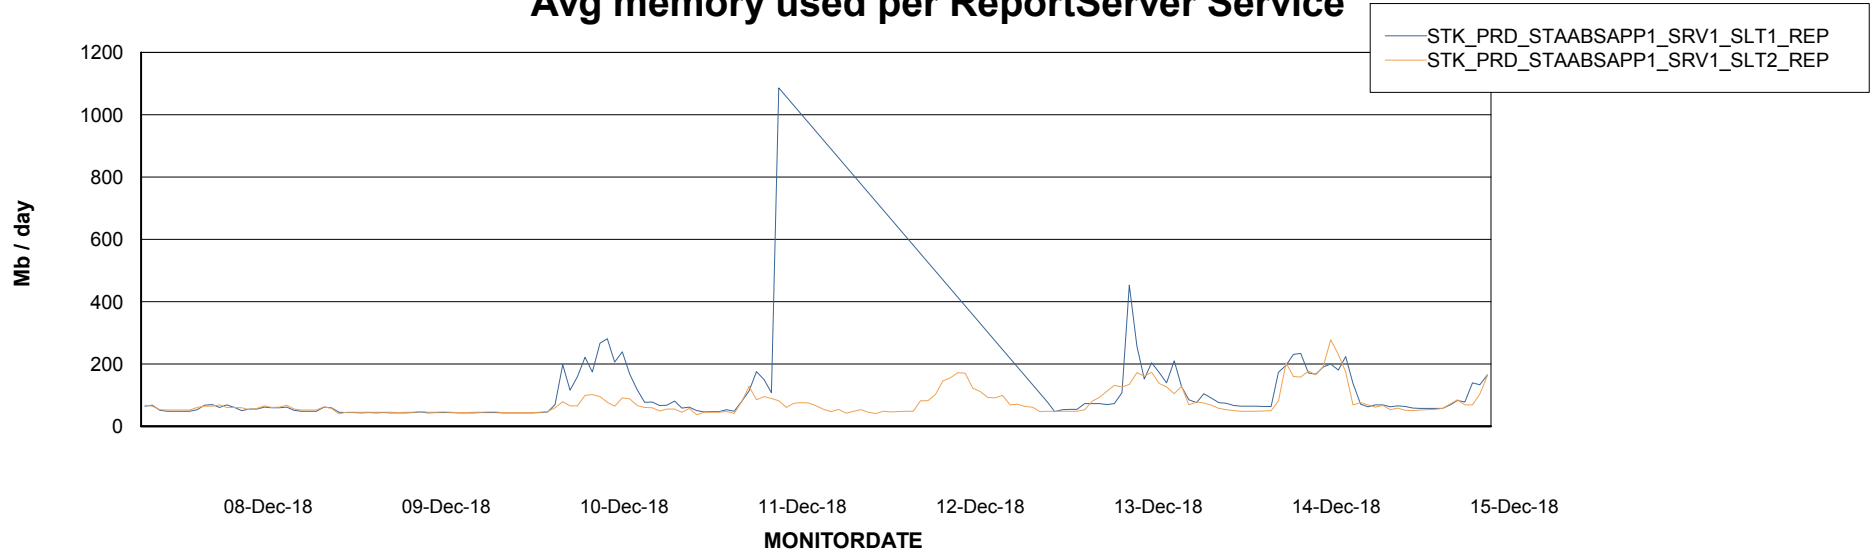

ABSSolute Application ReportServer Services

Avg memory used per ReportServer Service