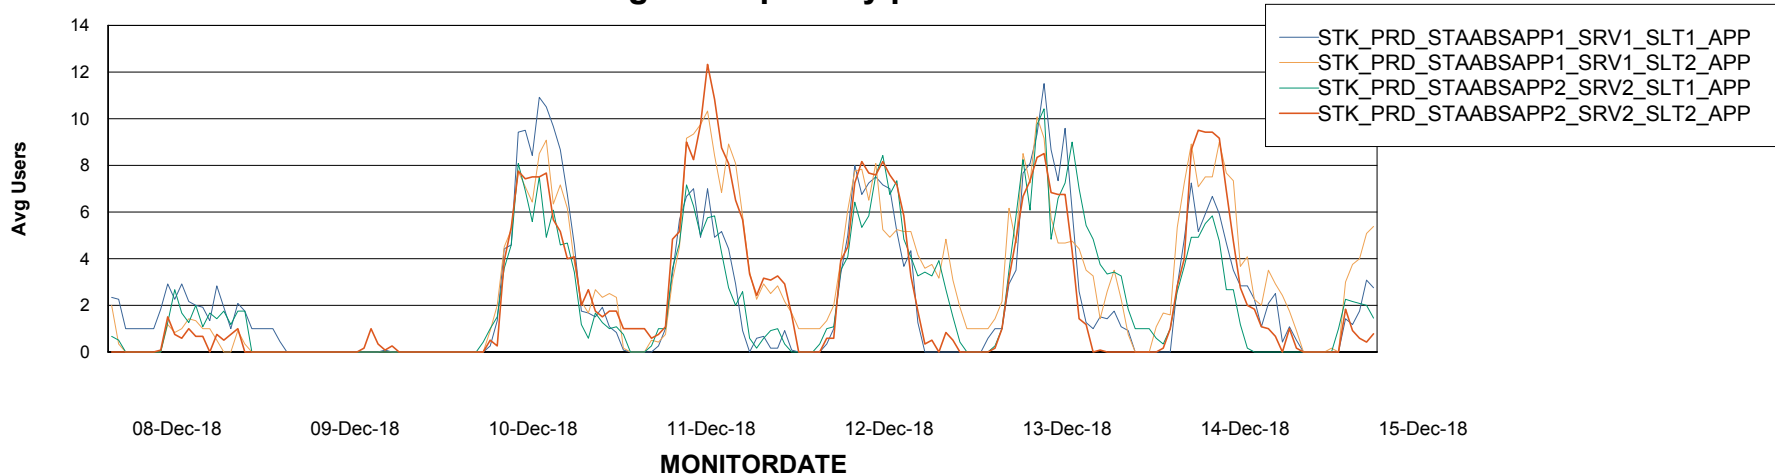

Database Tablespace STKDB_ABS1 Production Database

Date	Tablespace Name	Filesize (Gb)	Usedsize (Gb)	Percentage free
15-Dec-18	ABSDATA	179	136	24
	INDX	148	124	16
14-Dec-18	ABSDATA	179	136	24
	INDX	148	124	16
13-Dec-18	ABSDATA	179	136	24
	INDX	148	124	16
12-Dec-18	ABSDATA	179	136	24
	INDX	148	124	16
11-Dec-18	ABSDATA	179	136	24
	INDX	148	124	16
10-Dec-18	ABSDATA	179	136	24
	INDX	148	124	16
09-Dec-18	ABSDATA	179	136	24
	INDX	148	124	16

Weekly SLA Customer Report

Customer STK_Production
Database ID 82

ABSSolute Application Server Services

Avg memory used per ABS Server Service

Avg users per day per ABS server

Weekly SLA Customer Report

Customer STK_Production
Database ID 82