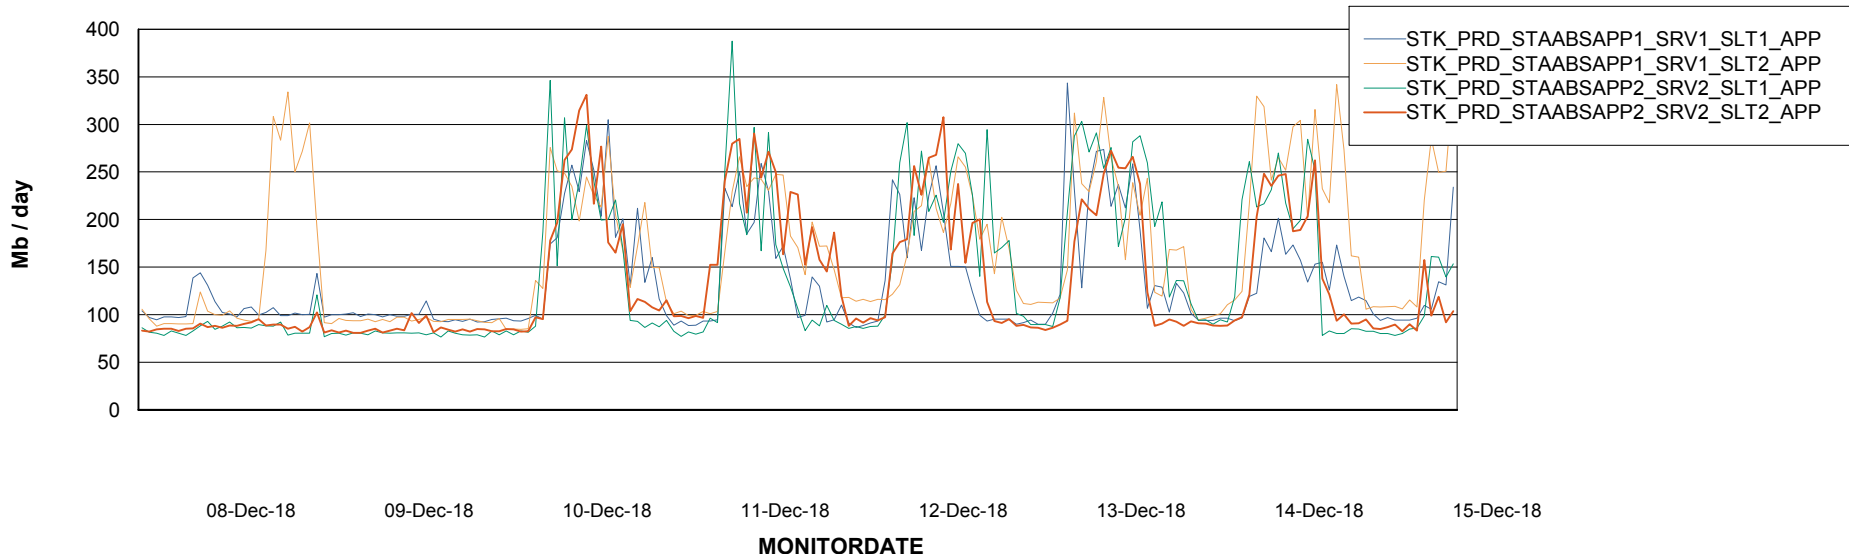

ABSSolute Application Server Services

Avg memory used per ABS Server Service