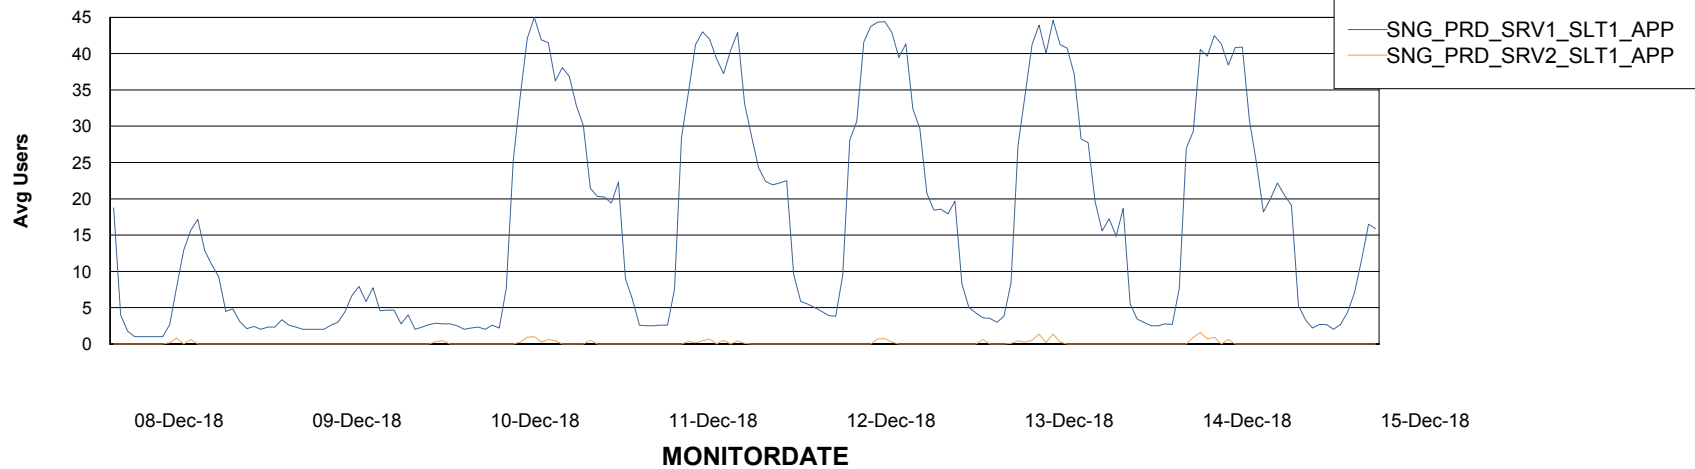

DATABASE SIZE SNGDB_Production

Database growth over last month

Database Tablespace SNGDB_Production

Date	Tablespace Name	Filesize (Gb)	Usedsize (Gb)	Percentage free
15-Dec-18	ABSDATA	20	17	15
	INDX	60	53	12
14-Dec-18	ABSDATA	20	17	15
	INDX	60	53	12
13-Dec-18	ABSDATA	20	16	20
	INDX	60	53	12
12-Dec-18	ABSDATA	20	16	20
	INDX	60	53	12
11-Dec-18	ABSDATA	20	16	20
	INDX	60	53	12
10-Dec-18	ABSDATA	20	16	20
	INDX	60	53	12
09-Dec-18	ABSDATA	20	16	20
	INDX	60	53	12

Weekly SLA Customer Report

Customer SNG_Production
Database ID 70

ABSSolute Application Server Services

Avg memory used per ABS Server Service

Avg users per day per ABS server

Weekly SLA Customer Report

Customer SNG_Production
Database ID 70