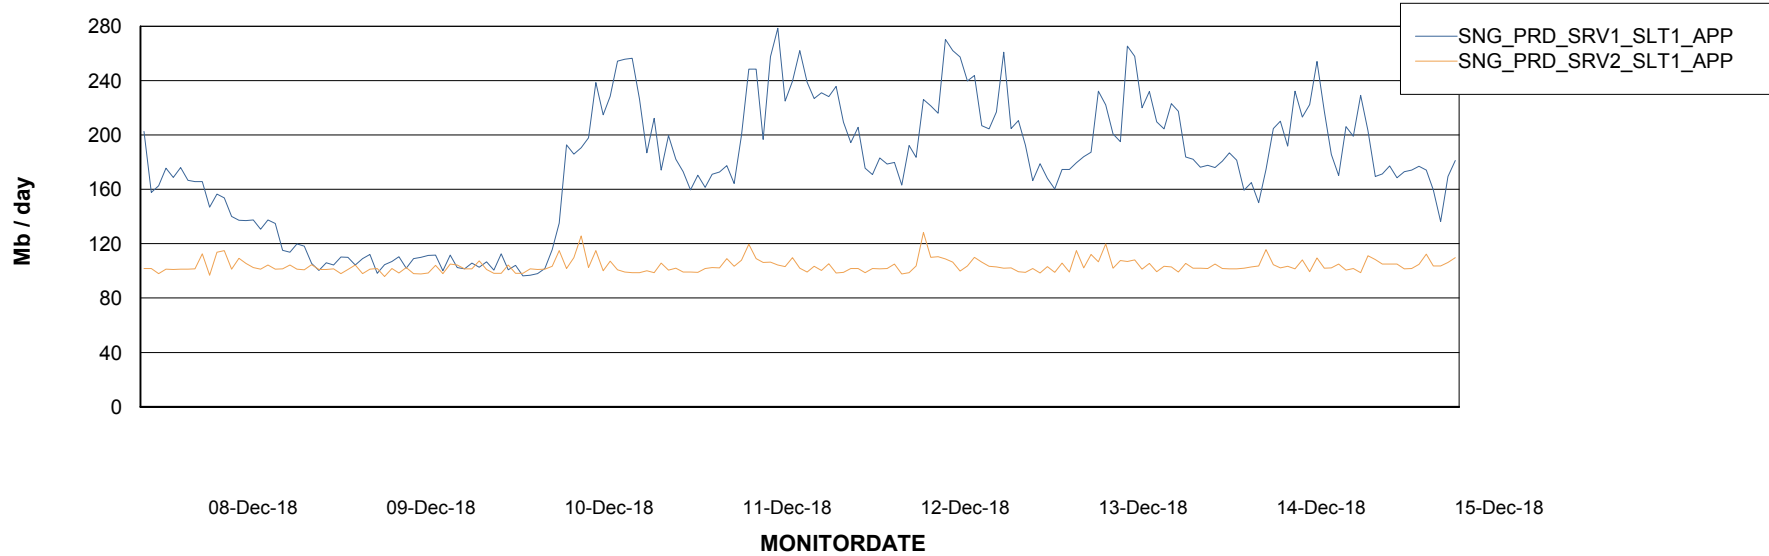

ABSSolute Application Server Services

Avg memory used per ABS Server Service