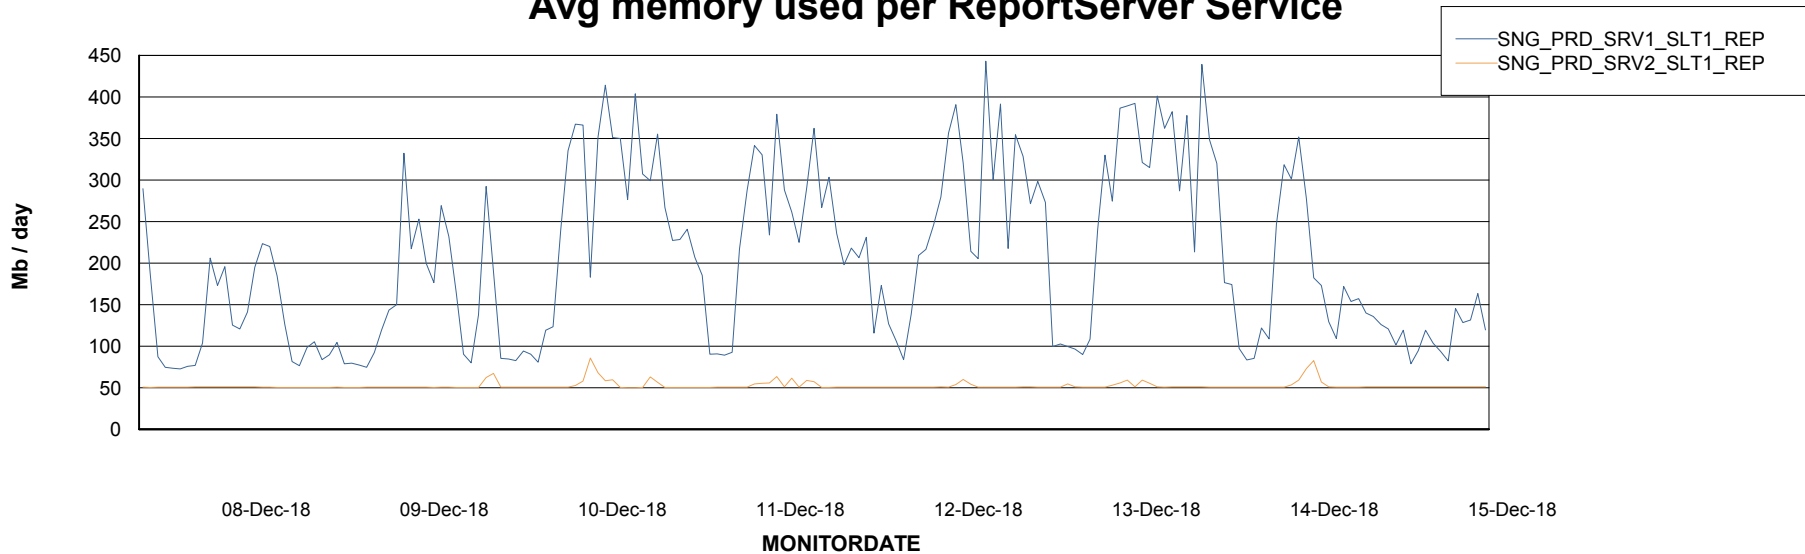

ABSSolute Application ReportServer Services

Avg memory used per ReportServer Service