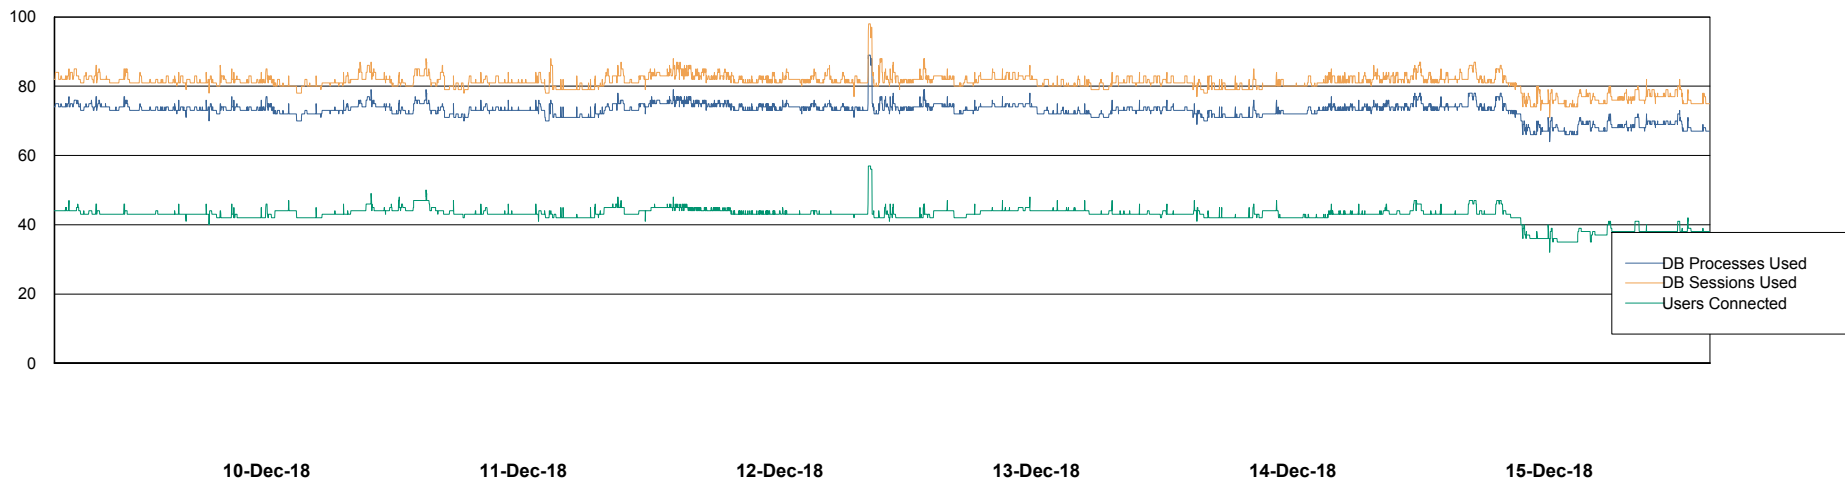

Database Performance RSSDB_Production