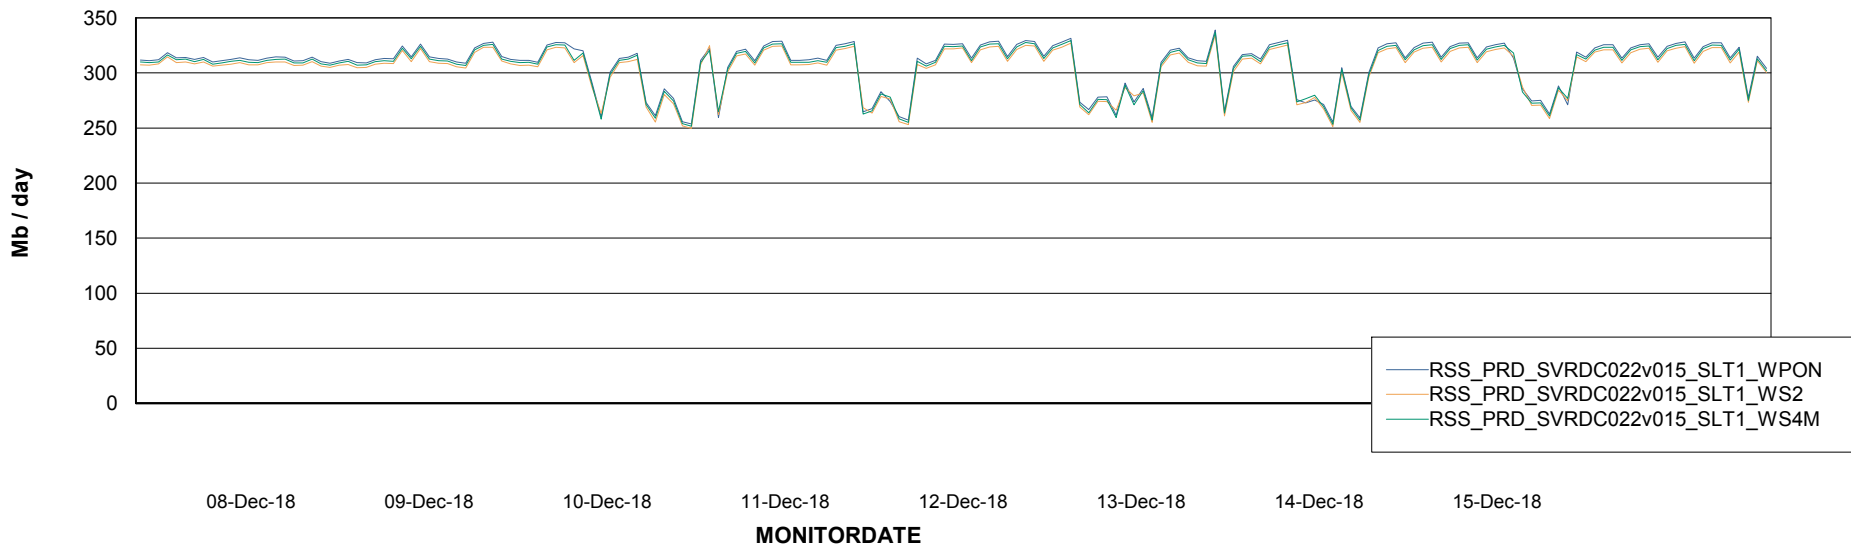

ABSSolute Web Component Services

Avg memory used per ABS Web component