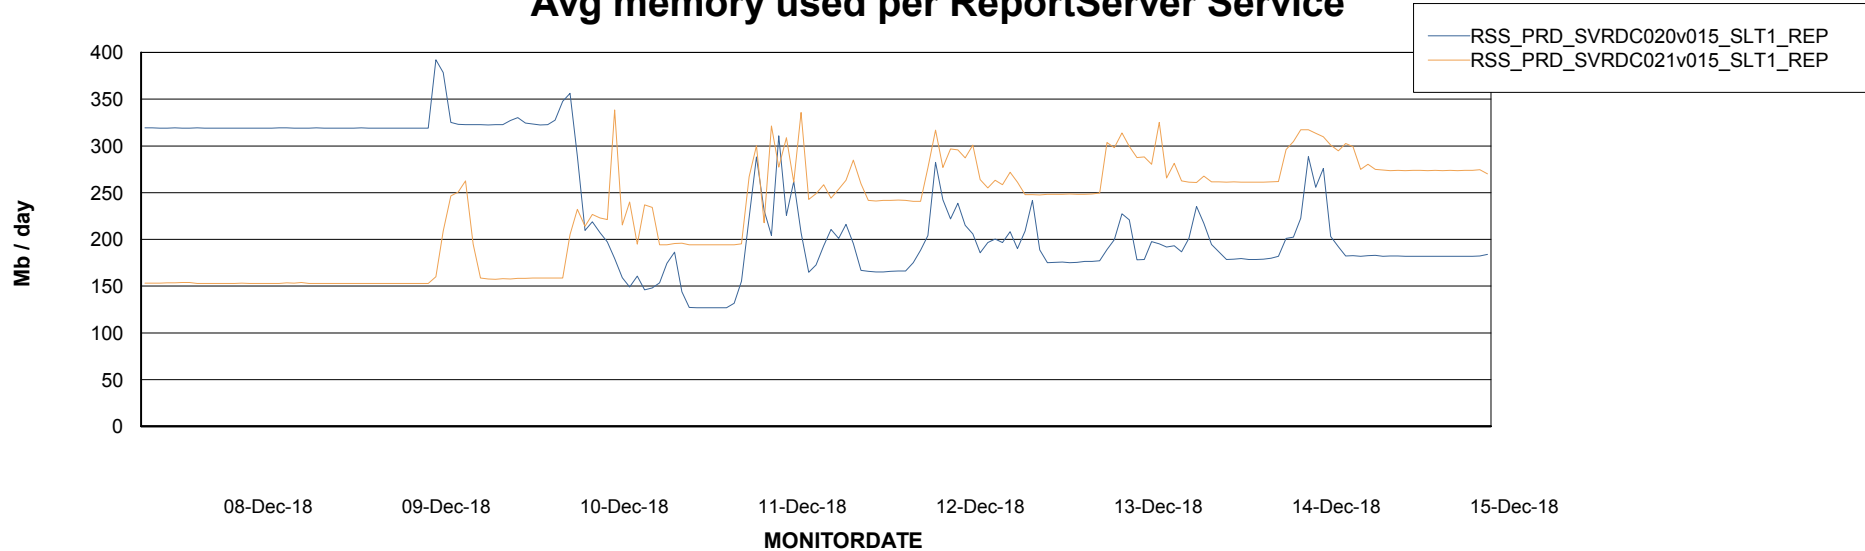

ABSSolute Application ReportServer Services

Avg memory used per ReportServer Service