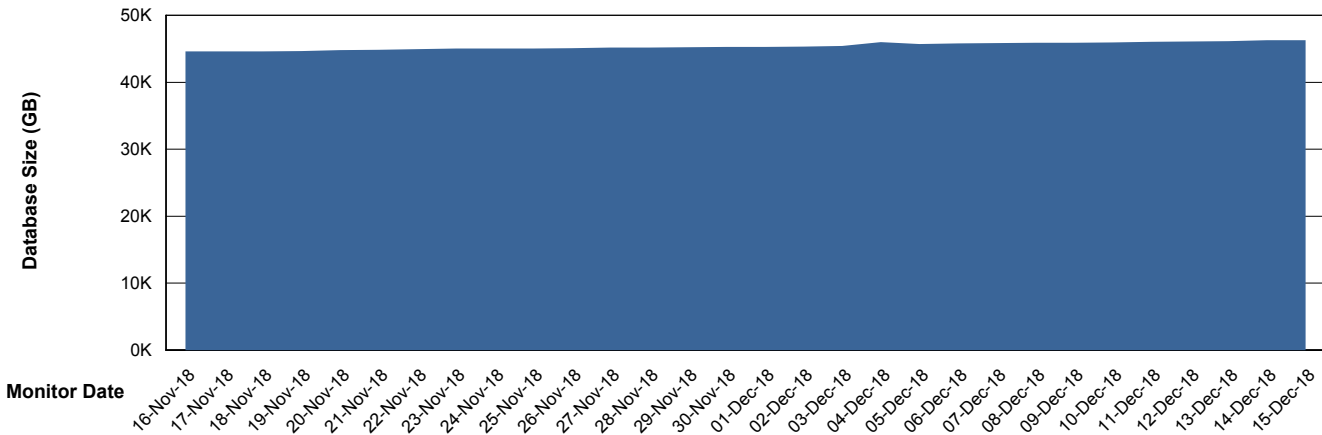

DATABASE SIZE RSSDB_Production

Database growth over last month

Database Tablespace RSSDB_Production

Date	Tablespace Name	Filesize (Gb)	Usedsize (Gb)	Percentage free
15-Dec-18	ABSDATA	24,000	19,210	20
	INDX	30,000	25,732	14
14-Dec-18	ABSDATA	24,000	19,210	20
	INDX	30,000	25,732	14
13-Dec-18	ABSDATA	24,000	19,202	20
	INDX	30,000	25,713	14
12-Dec-18	ABSDATA	24,000	19,130	20
	INDX	30,000	25,629	15
11-Dec-18	ABSDATA	24,000	19,113	20
	INDX	30,000	25,585	15
10-Dec-18	ABSDATA	24,000	19,104	20
	INDX	30,000	25,524	15
09-Dec-18	ABSDATA	24,000	19,085	20
	INDX	30,000	25,475	15