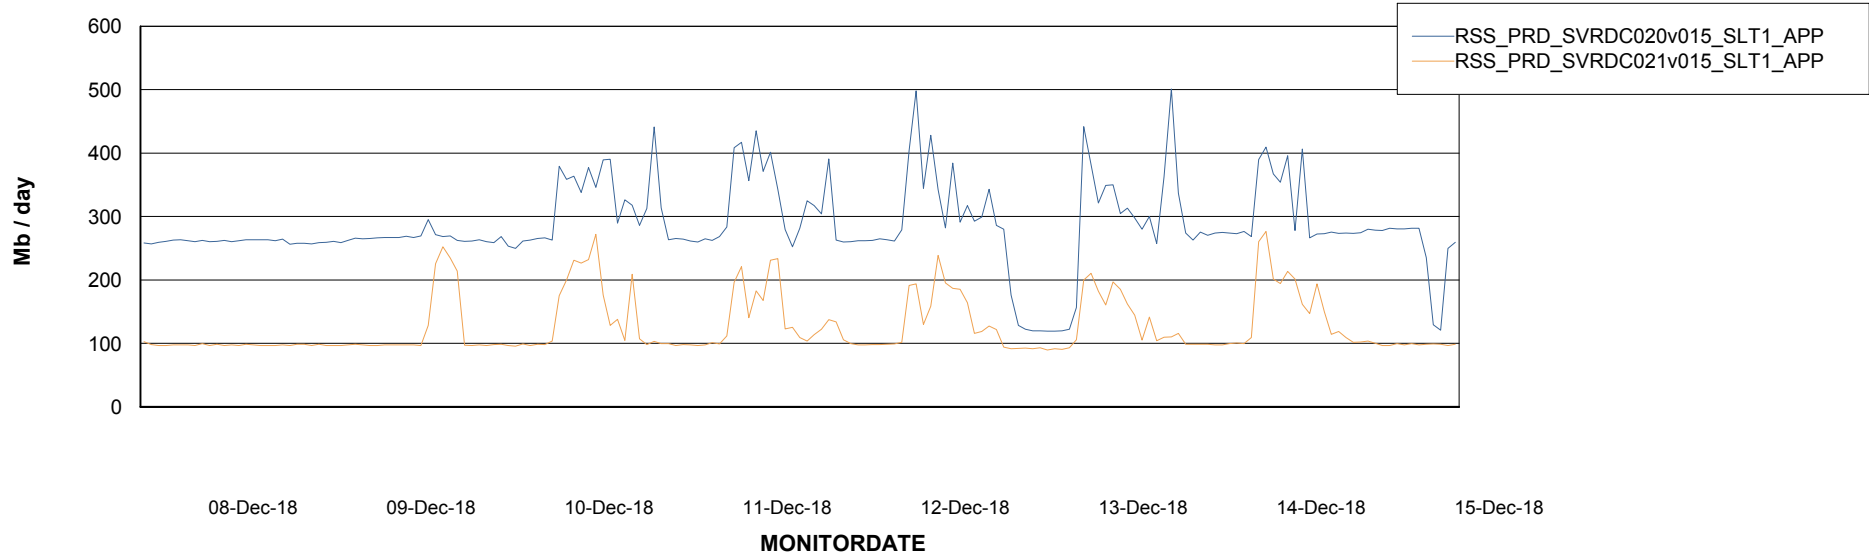

ABSSolute Application Server Services

Avg memory used per ABS Server Service