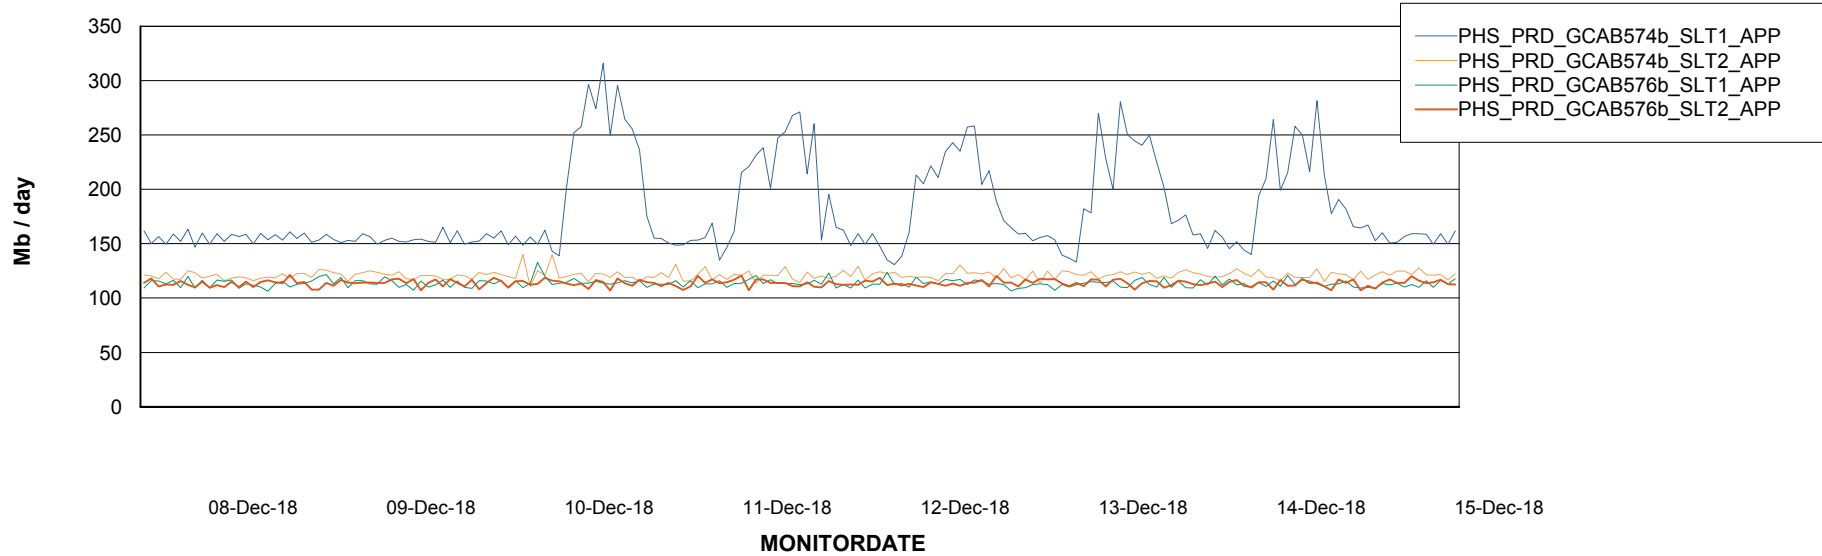

ABSSolute Application Server Services

Avg memory used per ABS Server Service