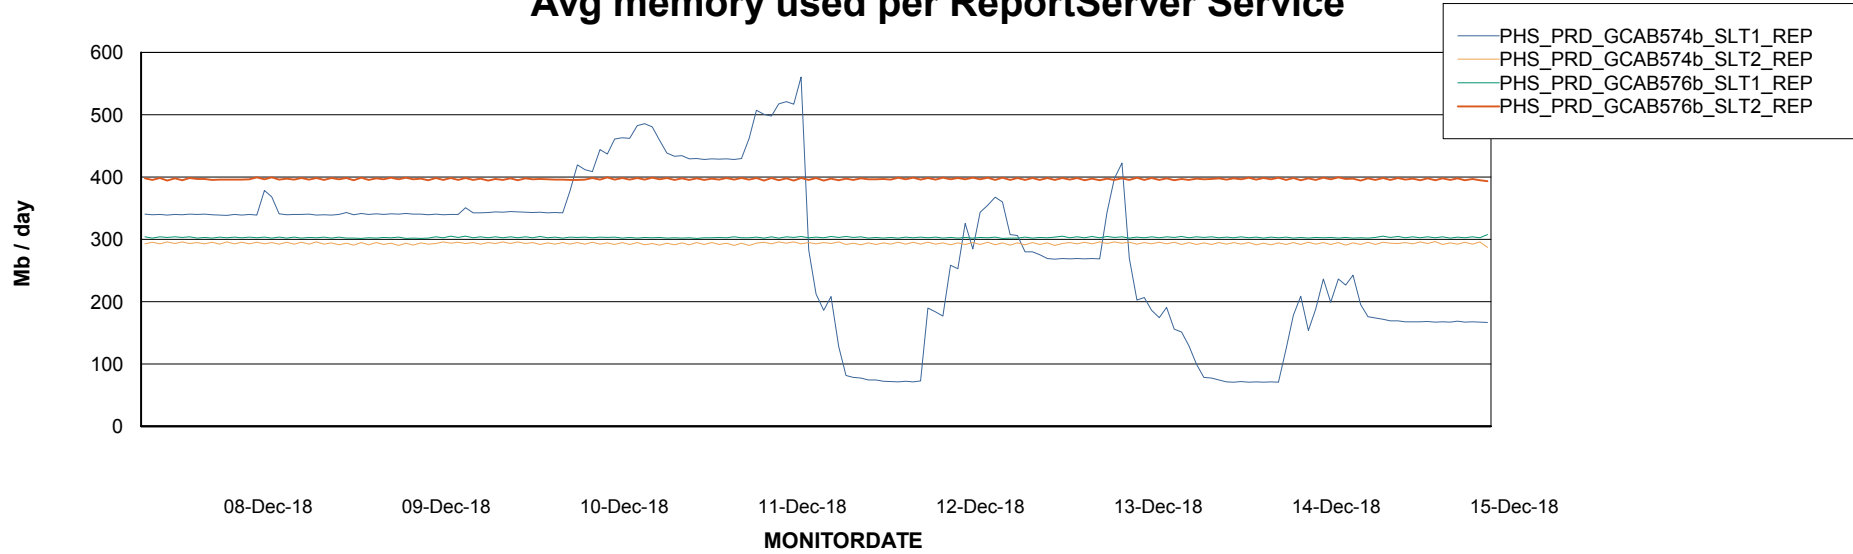

Avg memory used per ABS Server Service

Avg users per day per ABS server

Weekly SLA Customer Report

Customer PHS_Production
Database ID 47

ABSSolute Application ReportServer Services

Avg memory used per ReportServer Service