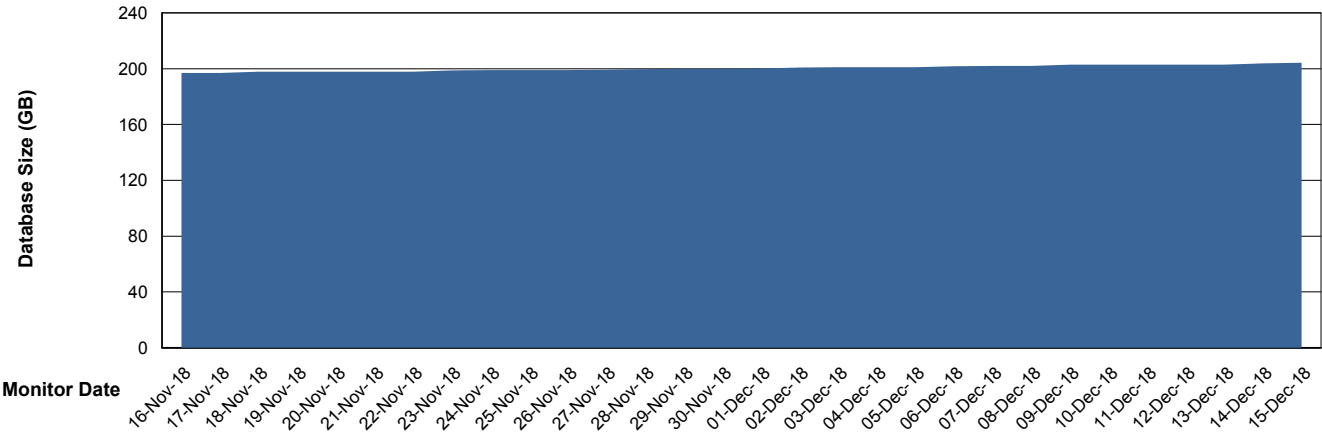

Database Performance PCODB_Standby

DB Processes Max 350
DB Sessions Max 552

Weekly SLA Customer Report

Customer PCO Production
 Database ID 44

DATABASE SIZE PCODB_Production

Database growth over last month