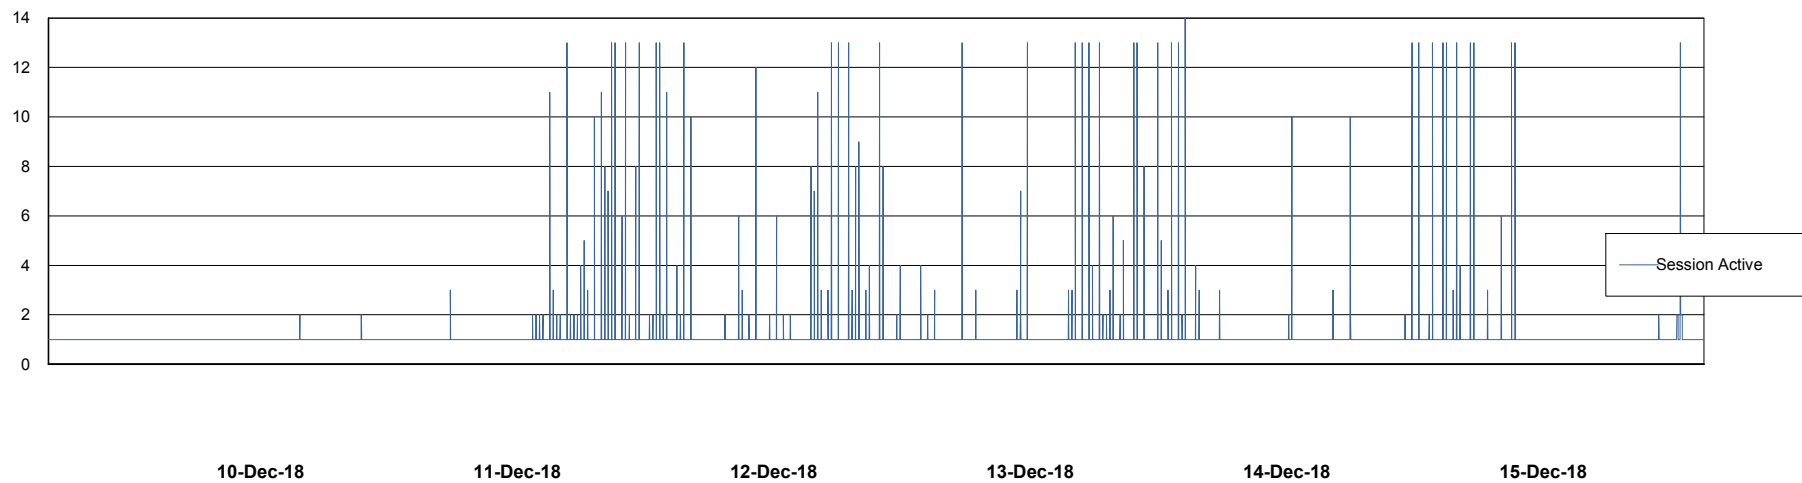

Database Performance PCODB_Standby

DB Processes Max 350
DB Sessions Max 552