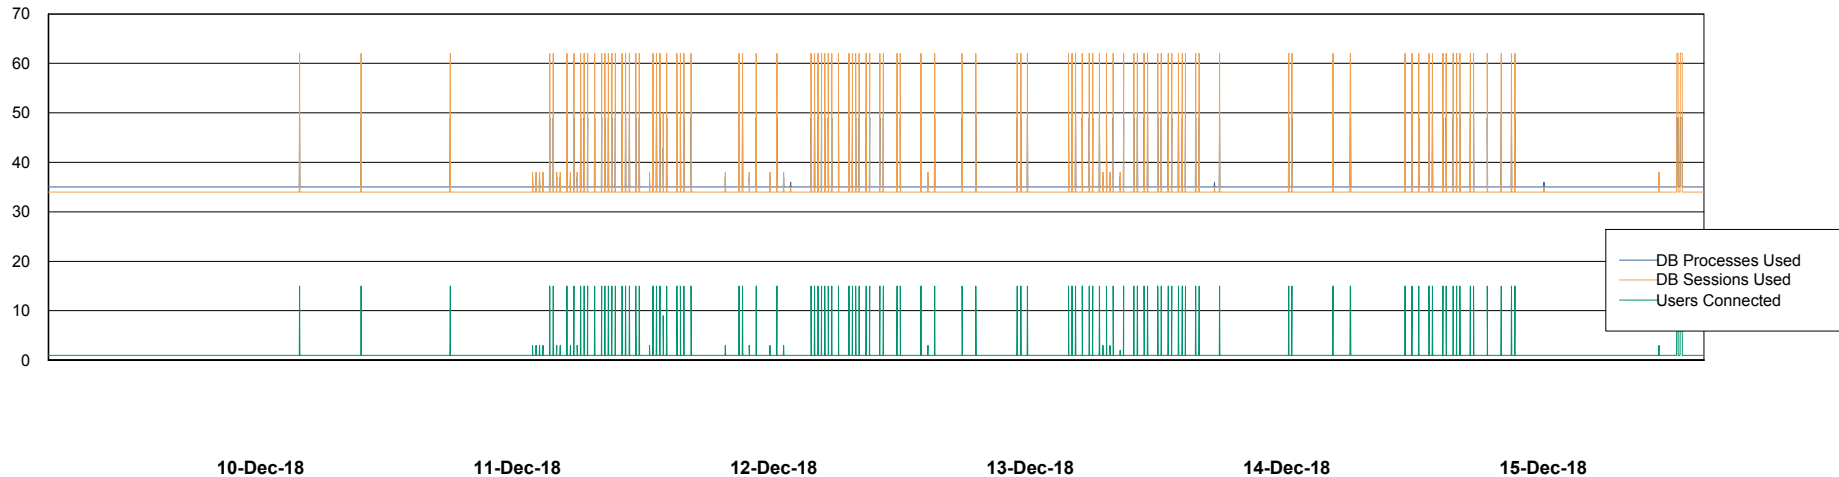

Database Performance PCODB_Standby

DB Processes Max 350
DB Sessions Max 552