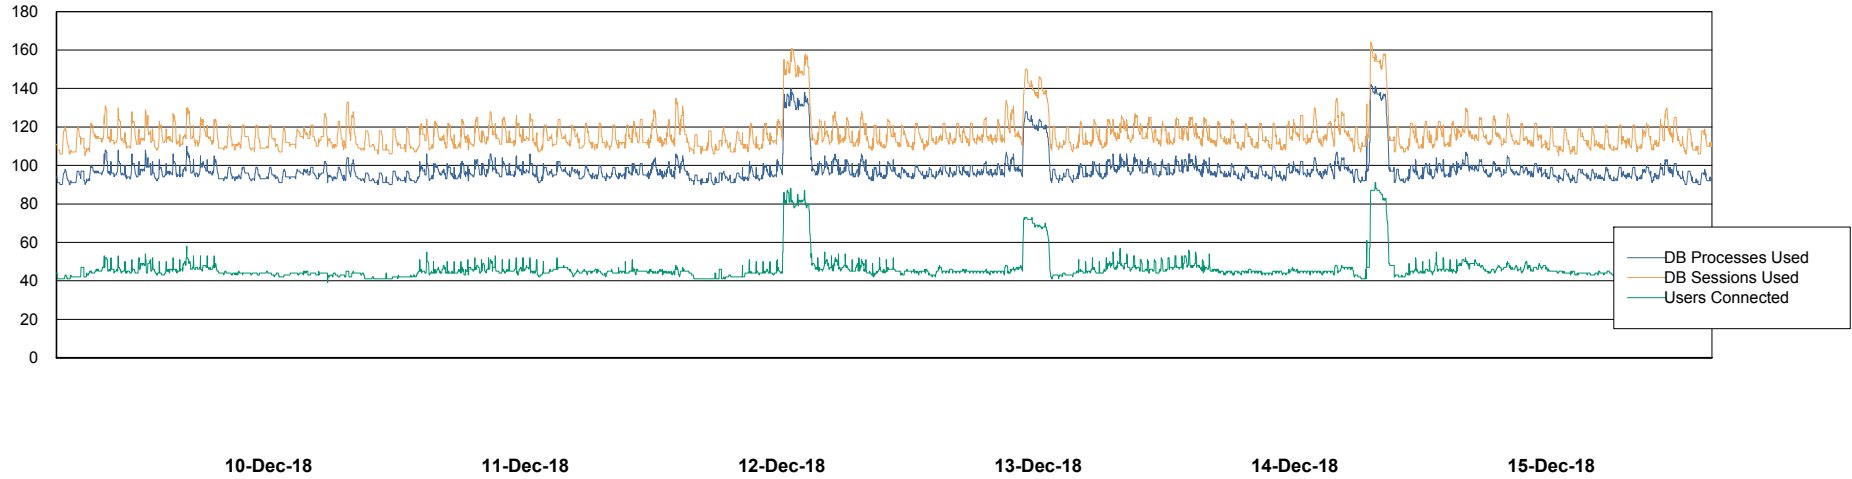

Weekly SLA Customer Report

Customer PCO Production
Database ID 44

Database Performance PCODB_Production

DB Processes Max 350
DB Sessions Max 560

Weekly SLA Customer Report

Customer PCO Production
Database ID 44