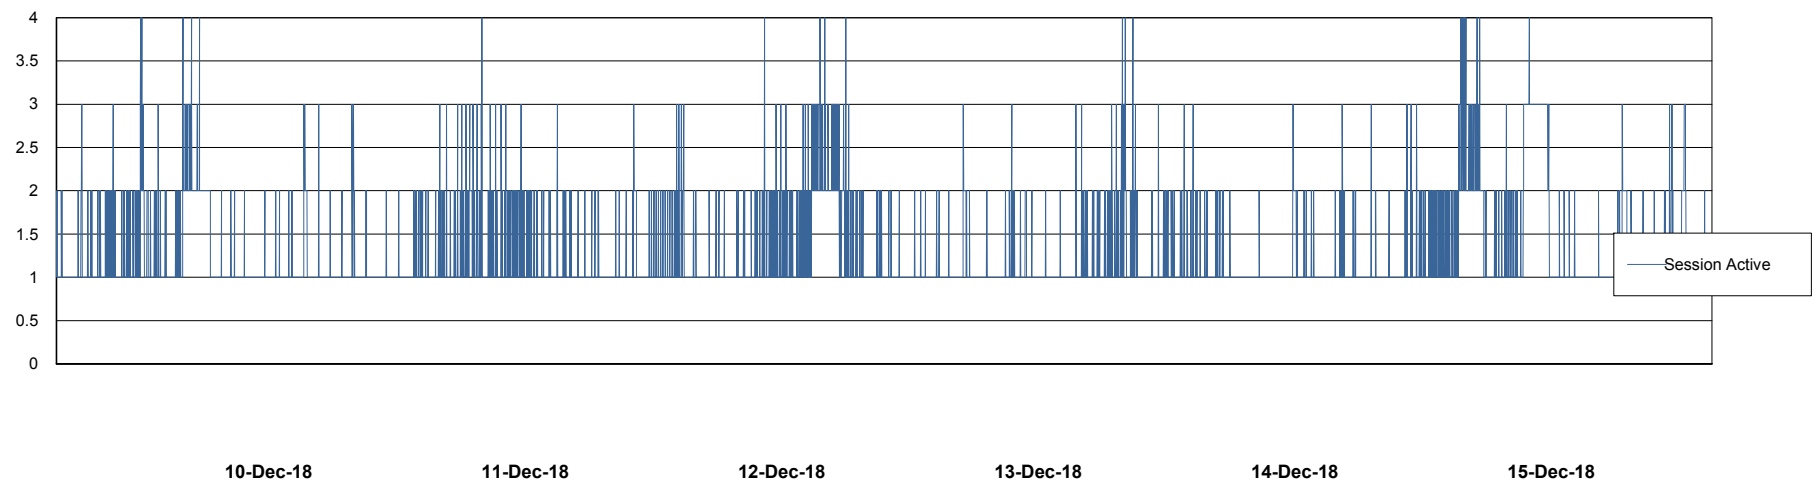

Weekly SLA Customer Report

Customer PCO Production
Database ID 44

Database Performance PCODB_Production

DB Processes Max 350
DB Sessions Max 560

Weekly SLA Customer Report

Customer PCO Production
Database ID 44