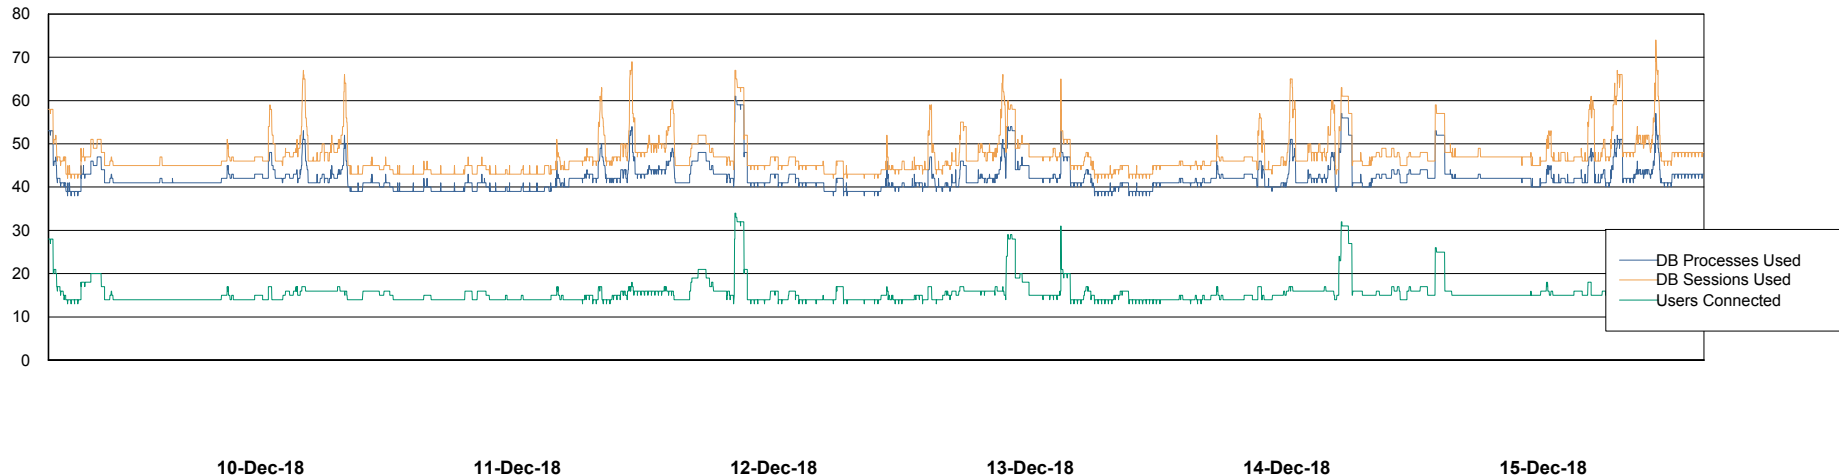

Database Performance LLGDB_Standby

DB Processes Max 520
DB Sessions Max 804

Weekly SLA Customer Report

Customer LLG_Production
Database ID 53

Database Performance LLGDBBI_Production

DB Processes Max 500
DB Sessions Max 780