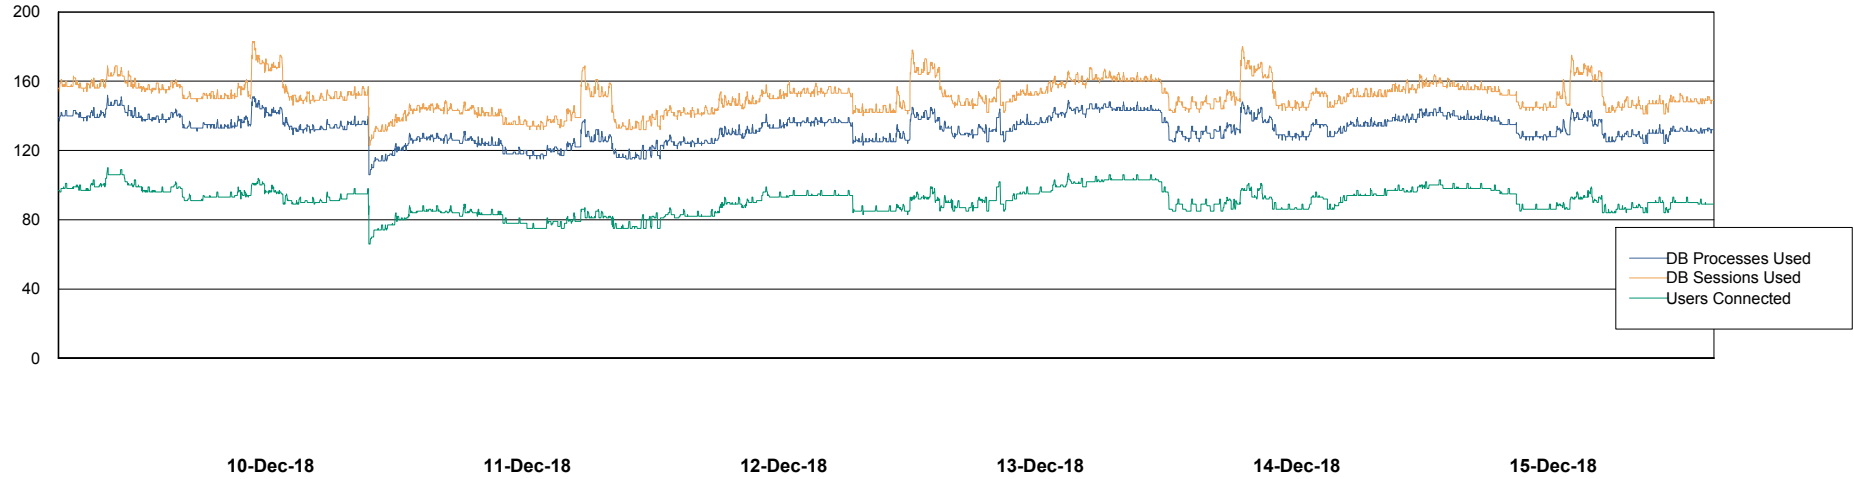

Database Performance LLGDB_Production

DB Processes Max 520
DB Sessions Max 804