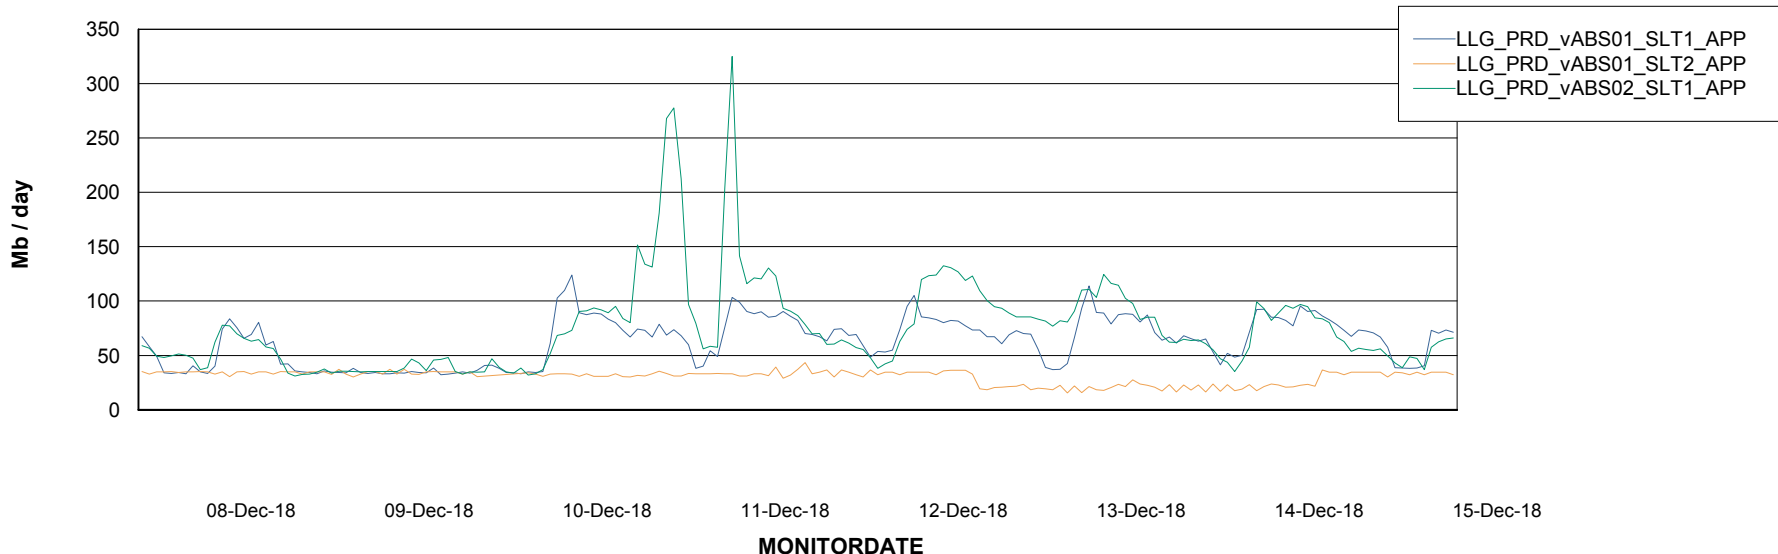

ABSSolute Application Server Services

Avg memory used per ABS Server Service