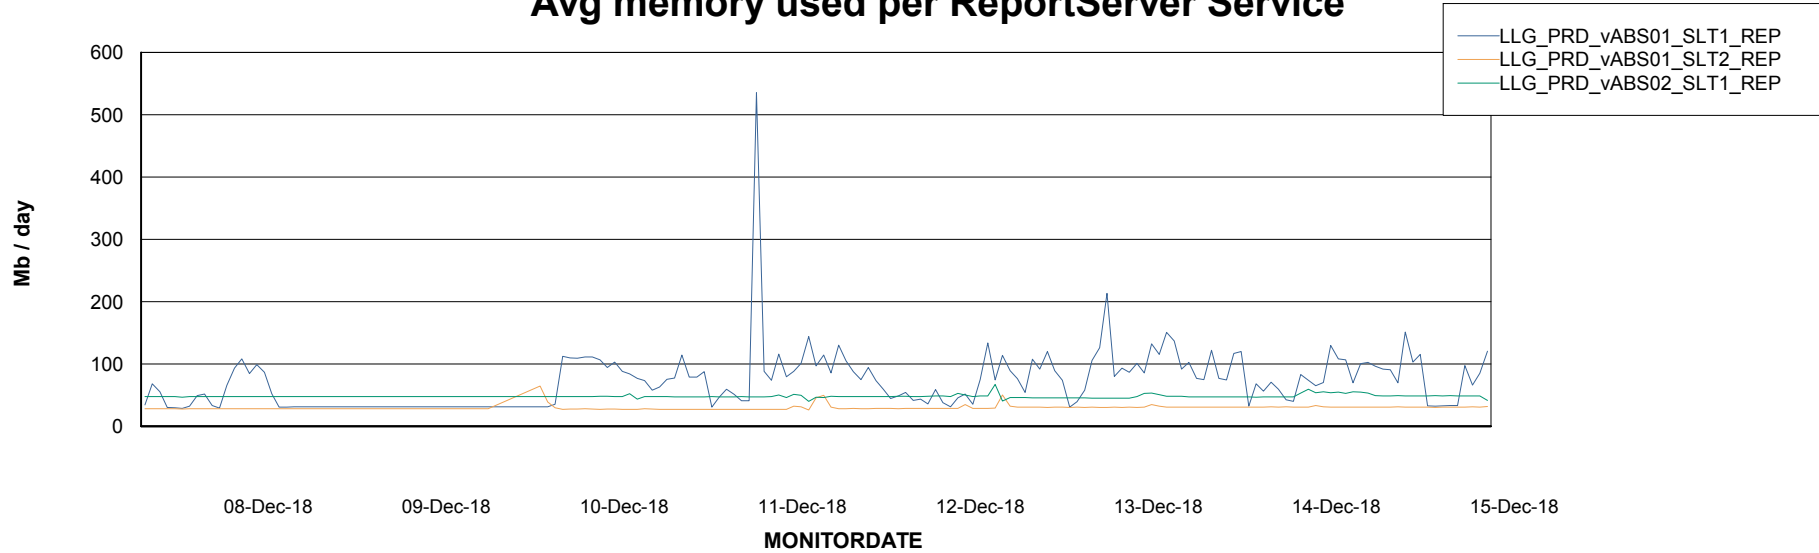

ABSSolute Application ReportServer Services

Avg memory used per ReportServer Service