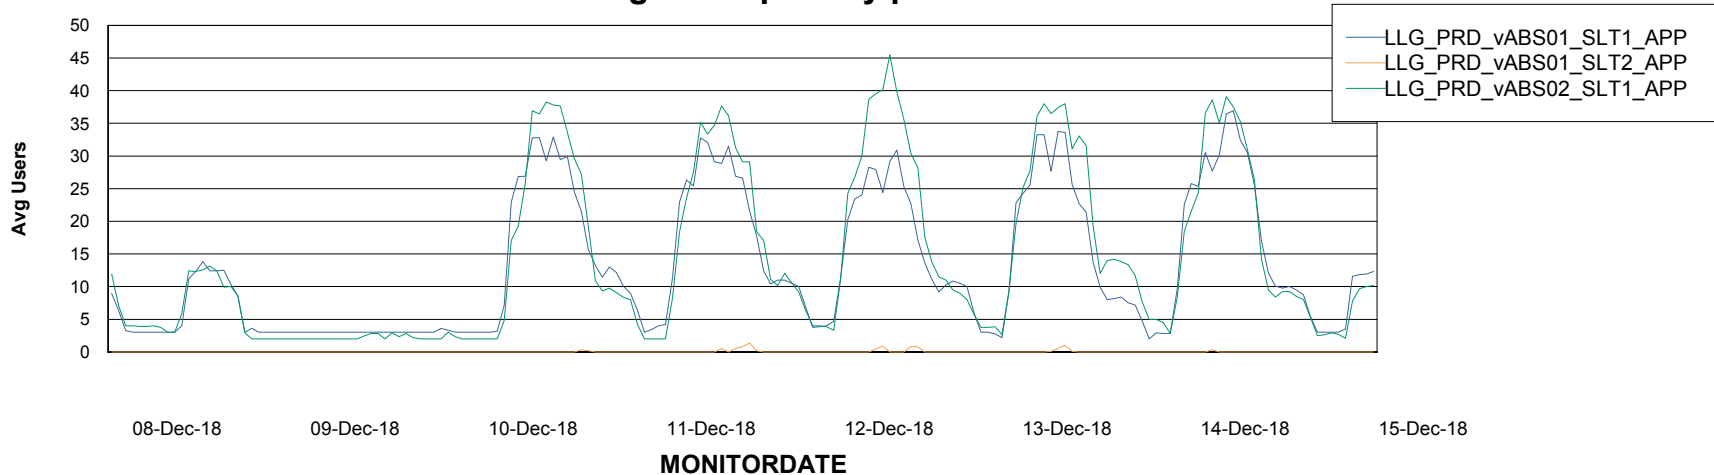

Weekly SLA Customer Report

Customer LLG_Production
Database ID 53

ABSSolute Application Server Services

Avg memory used per ABS Server Service

Avg users per day per ABS server

Weekly SLA Customer Report

Customer LLG_Production
Database ID 53