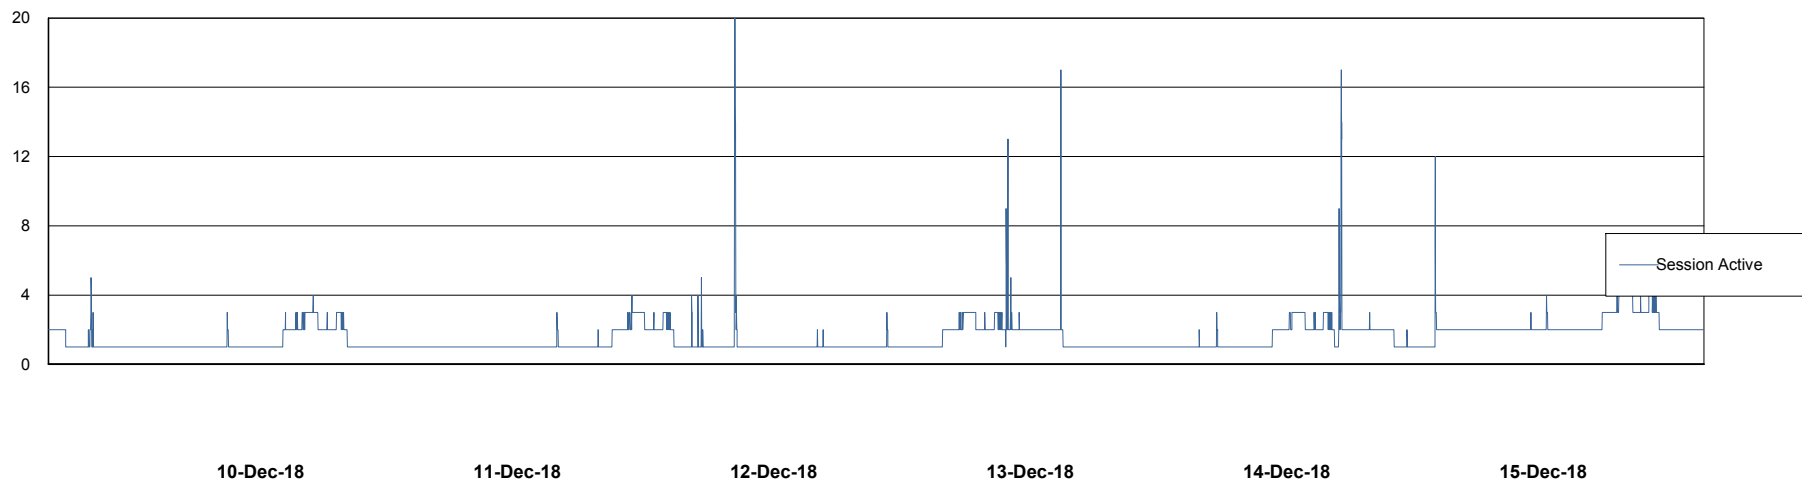

Database Performance LLGDB_Standby

DB Processes Max 520
DB Sessions Max 804

Weekly SLA Customer Report

Customer LLG_Production
Database ID 53

Database Performance LLGDBBI_Production

DB Processes Max 500
DB Sessions Max 780

Weekly SLA Customer Report

Customer LLG_Production
Database ID 53

DATABASE SIZE LLGDB_Production

Database growth over last month

DATABASE SIZE LLGDBBI_Production

Database growth over last month

Weekly SLA Customer Report