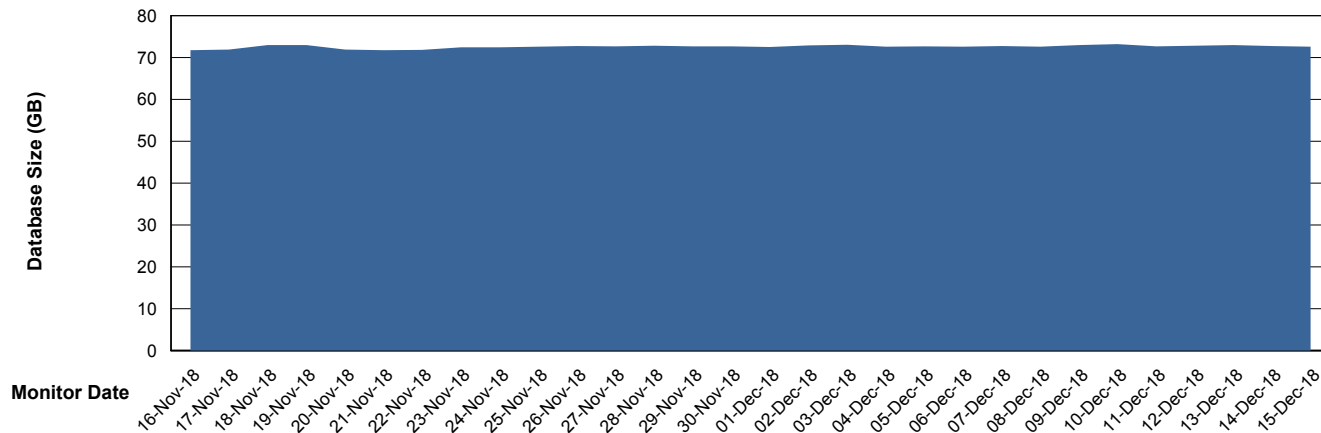

Weekly SLA Customer Report

Customer LLG_Production
Database ID 53

DATABASE SIZE LLGDB_Production

Database growth over last month

DATABASE SIZE LLGDBBI_Production

Database growth over last month

Weekly SLA Customer Report