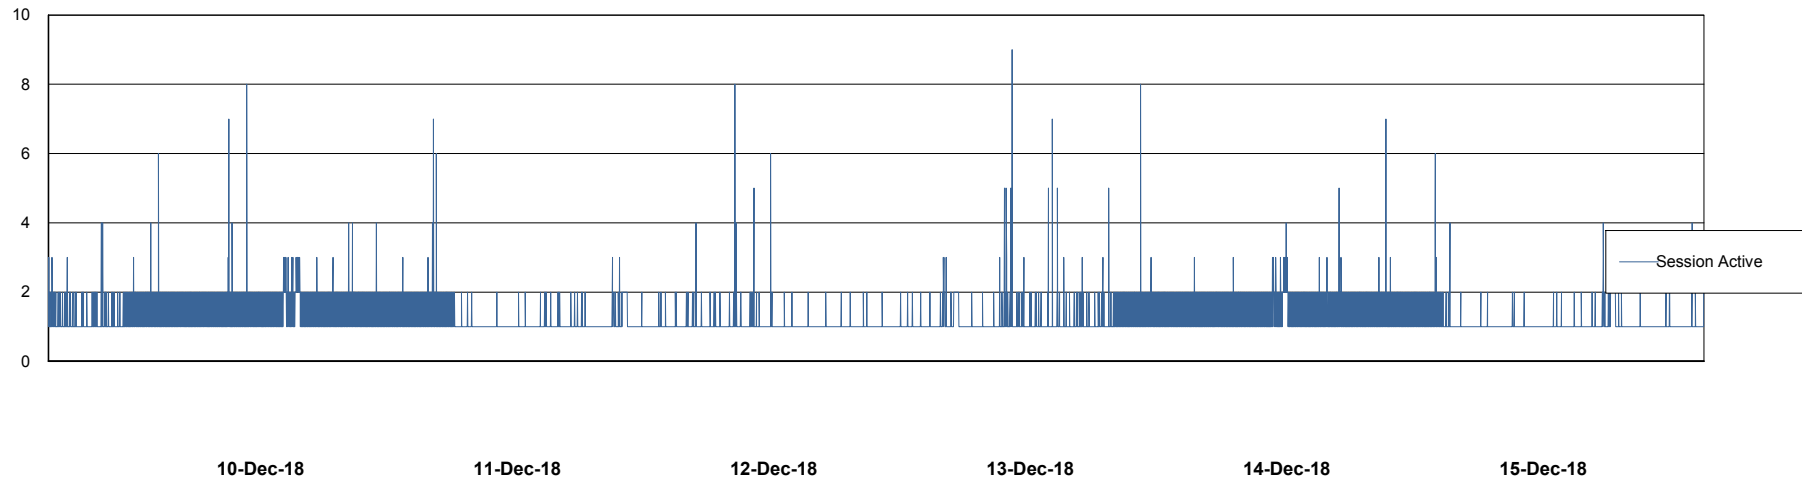

Database Performance LLGDB_Standby

DB Processes Max 520
DB Sessions Max 804