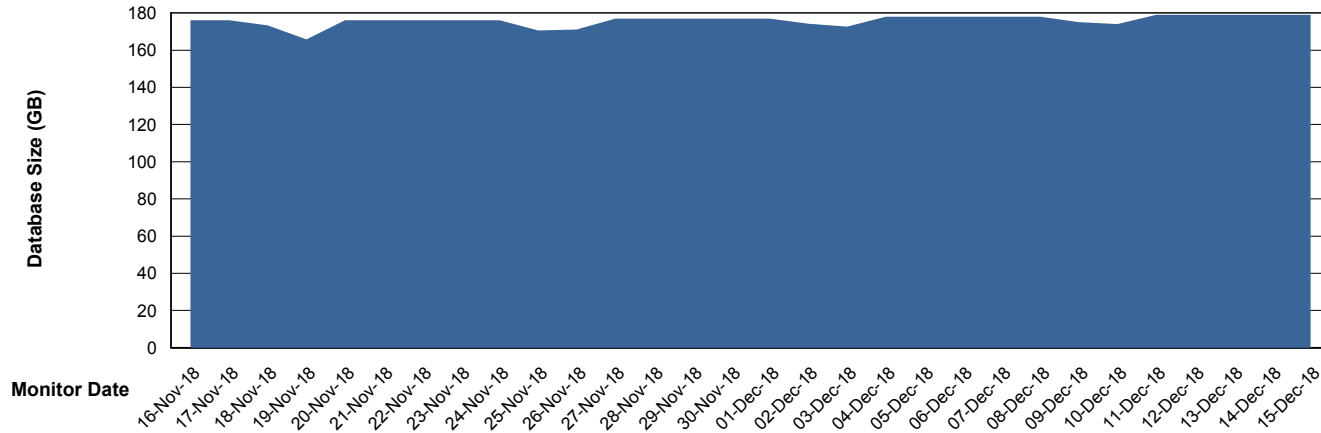

Database Performance LLGDB_Standby

DB Processes Max 520
DB Sessions Max 804

Weekly SLA Customer Report

Customer LLG_Production
Database ID 53

Database Performance LLGDBBI_Production

DB Processes Max 500
DB Sessions Max 780

Weekly SLA Customer Report

Customer LLG_Production
Database ID 53

DATABASE SIZE LLGDB_Production

Database growth over last month

DATABASE SIZE LLGDBBI_Production

Database growth over last month

Weekly SLA Customer Report