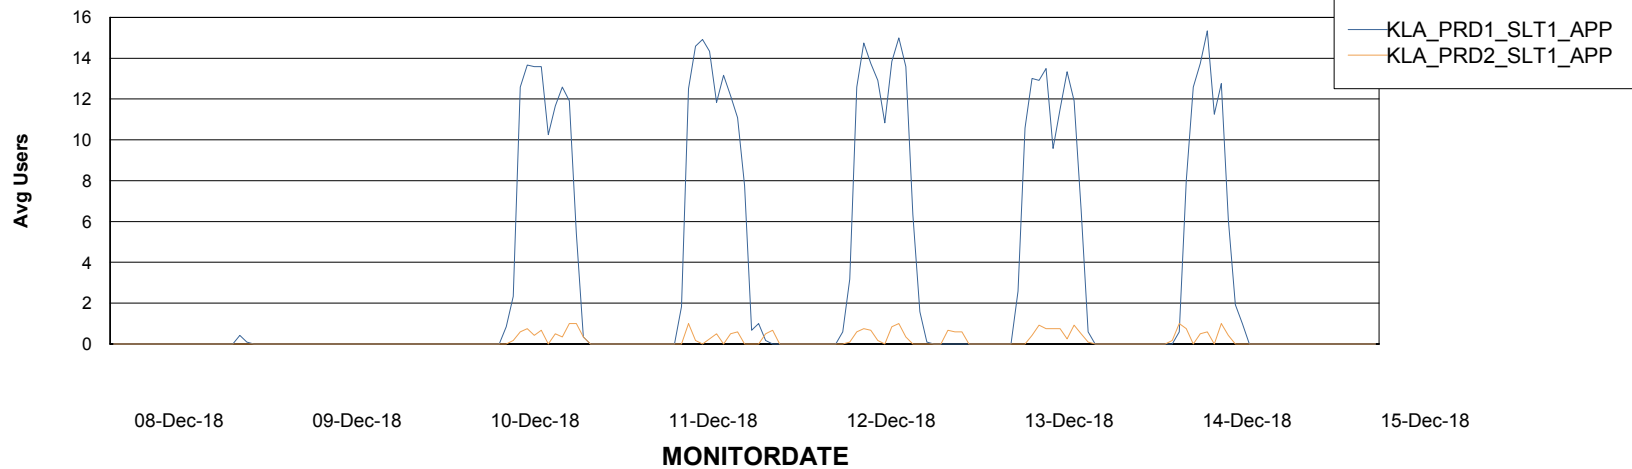

Avg users per day per ABS server