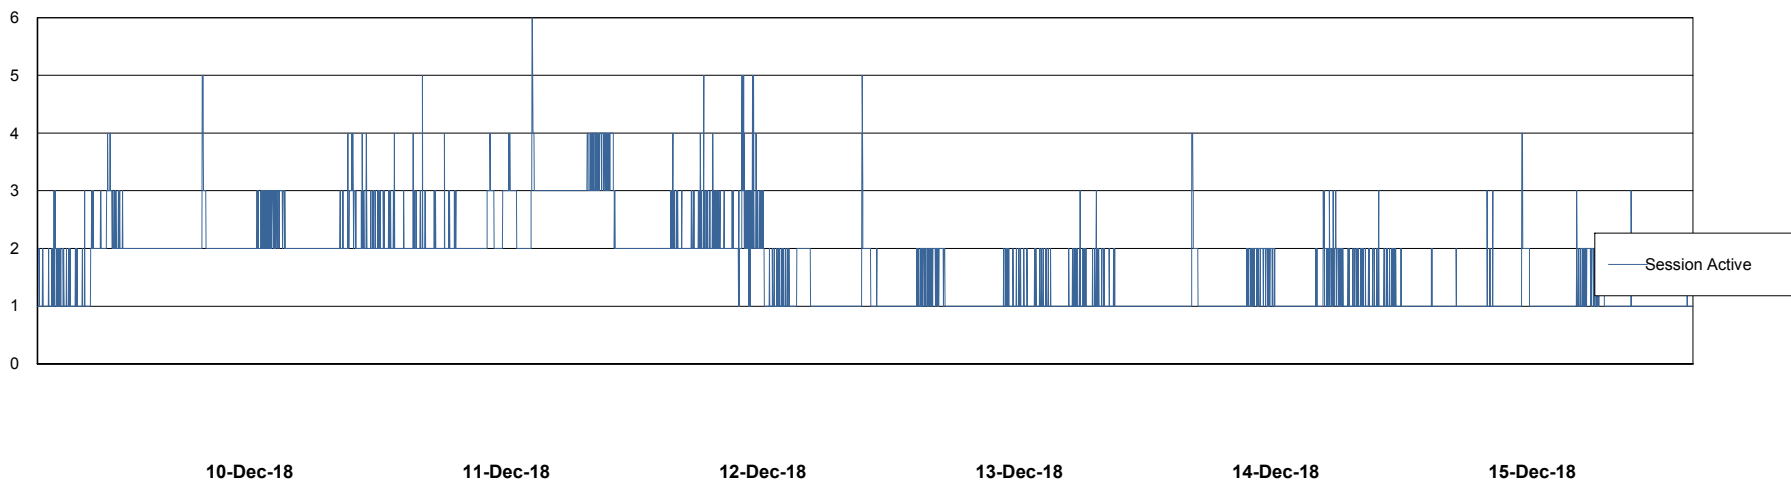

Database Performance KLADB_Production

DB Processes Max 500
DB Sessions Max 772