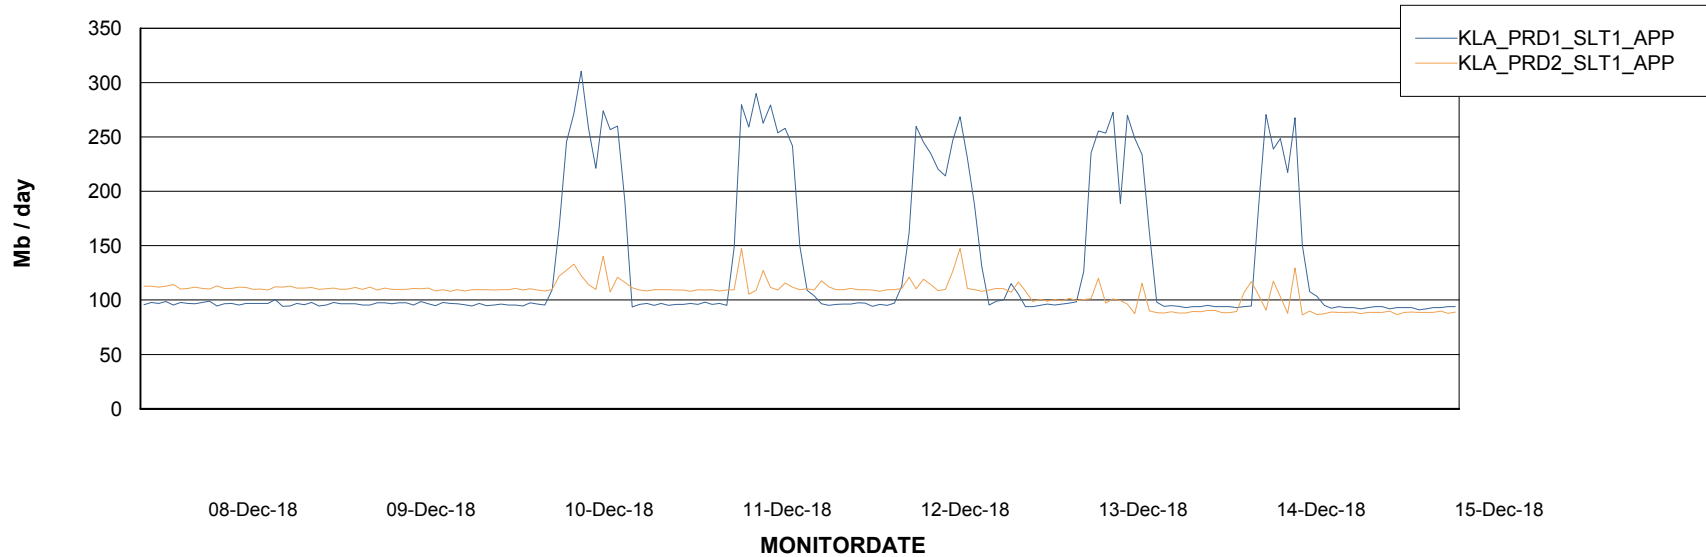

ABSSolute Application Server Services

Avg memory used per ABS Server Service