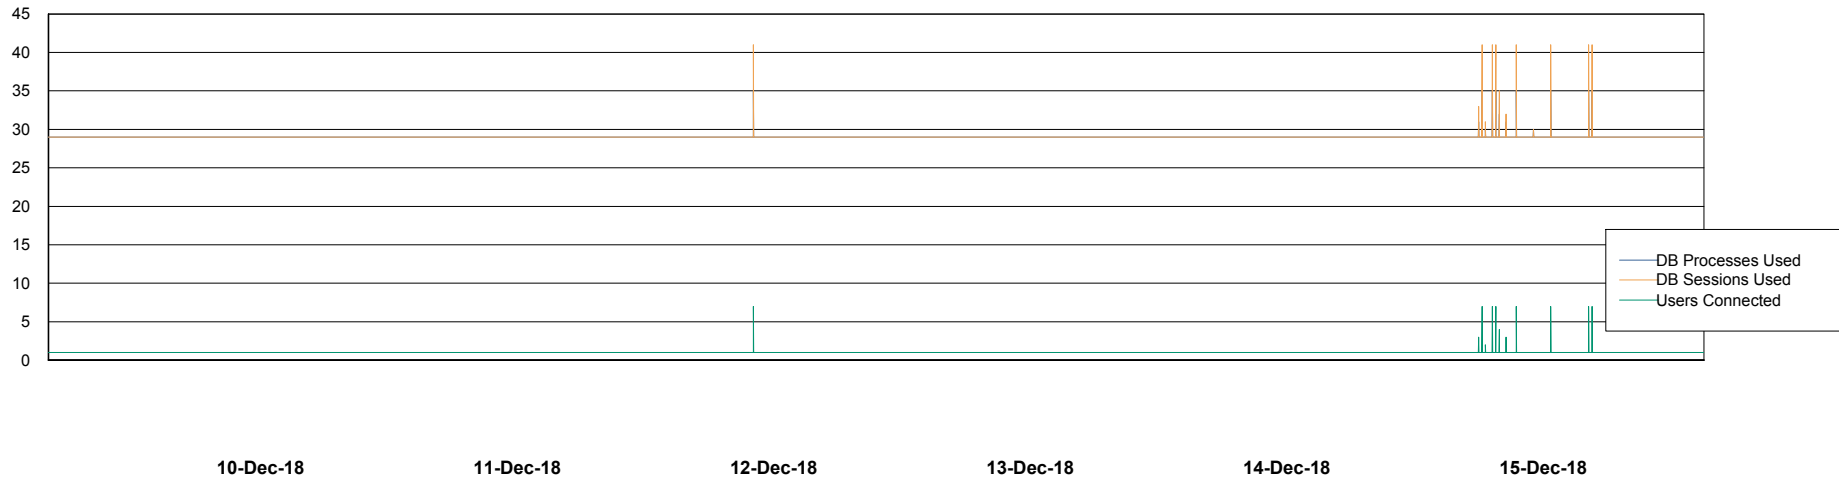

Database Performance KLADB_Standby

DB Processes Max 500
DB Sessions Max 772