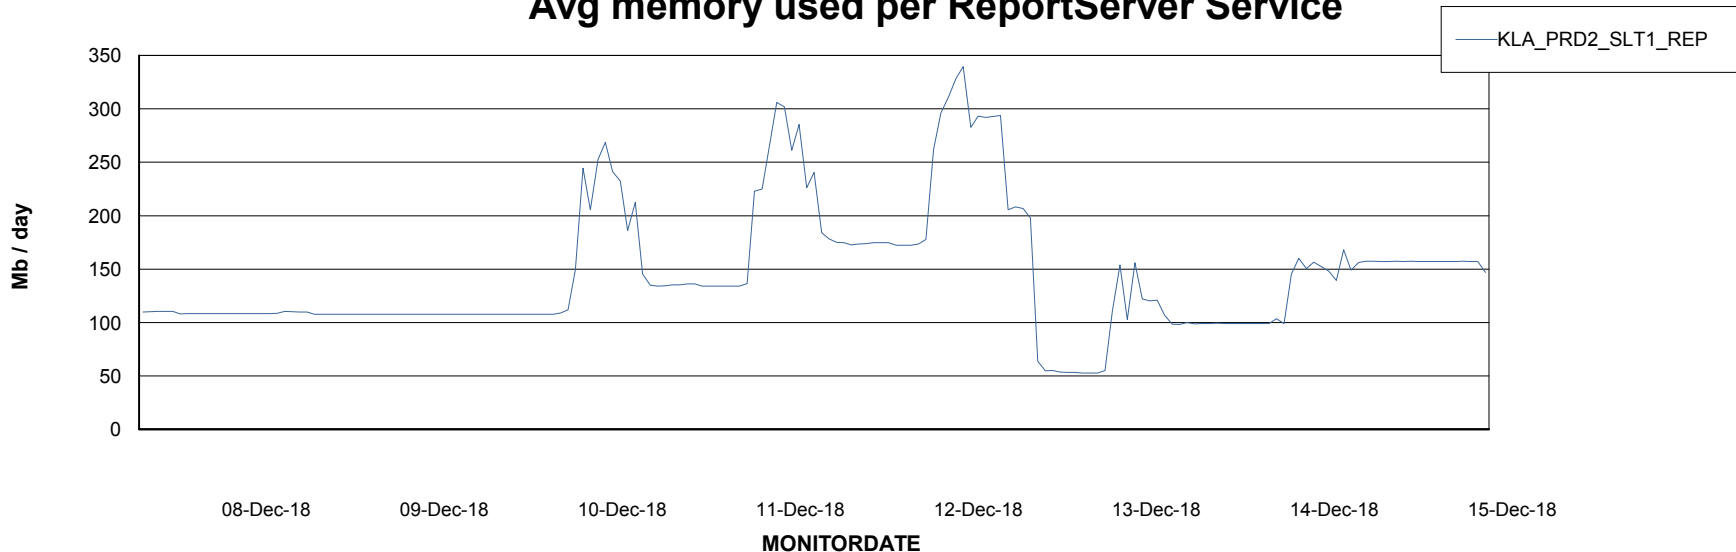

ABSSolute Application ReportServer Services

Avg memory used per ReportServer Service