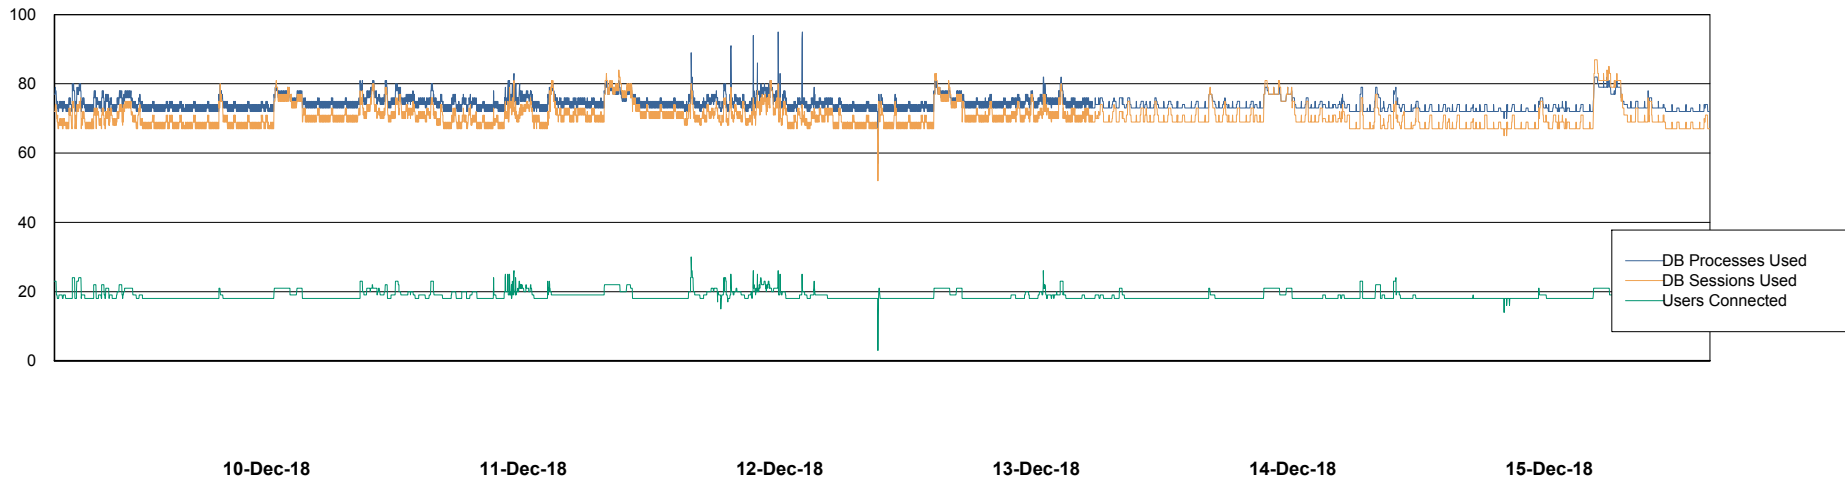

Database Performance KLADB_Production

DB Processes Max 500
DB Sessions Max 772