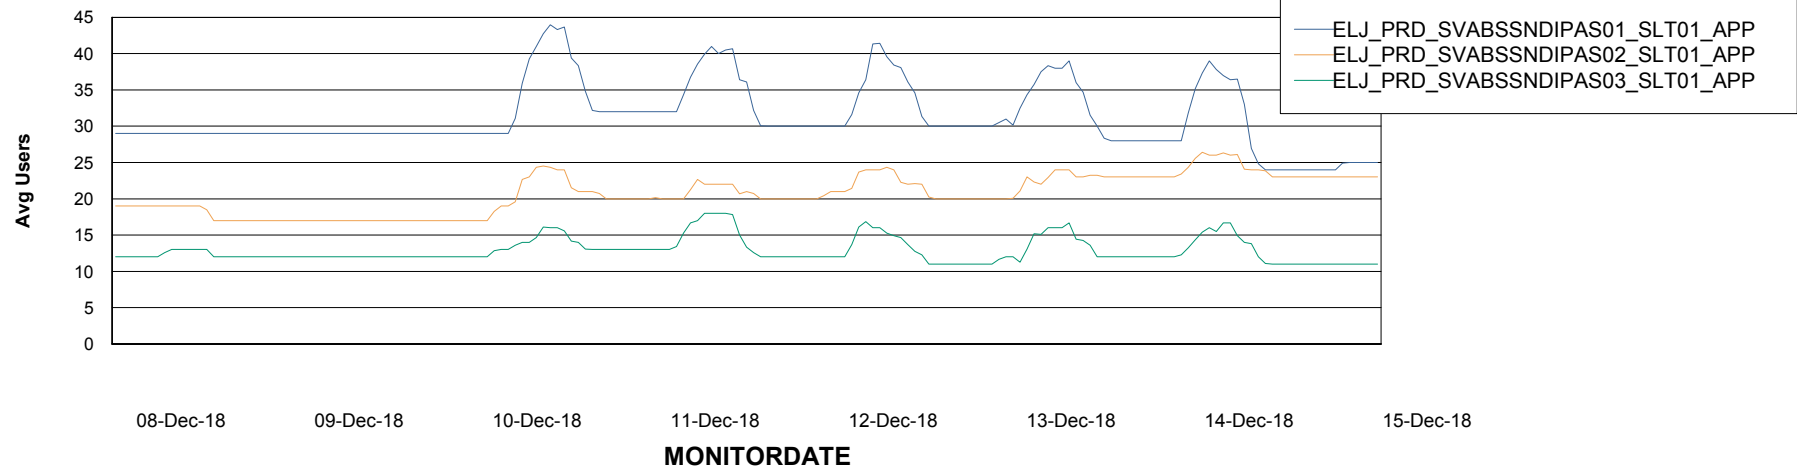

Avg users per day per ABS server