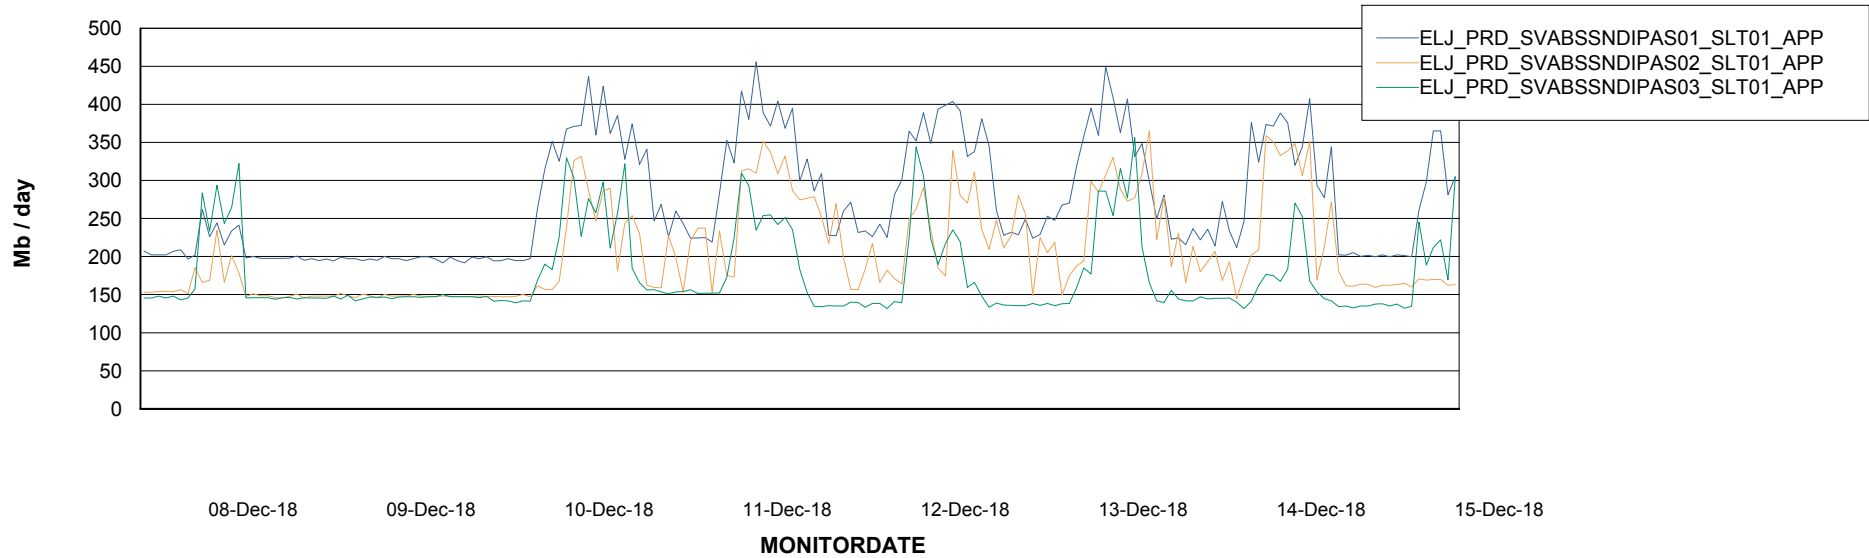

ABSolute Application Server Services

Avg memory used per ABS Server Service