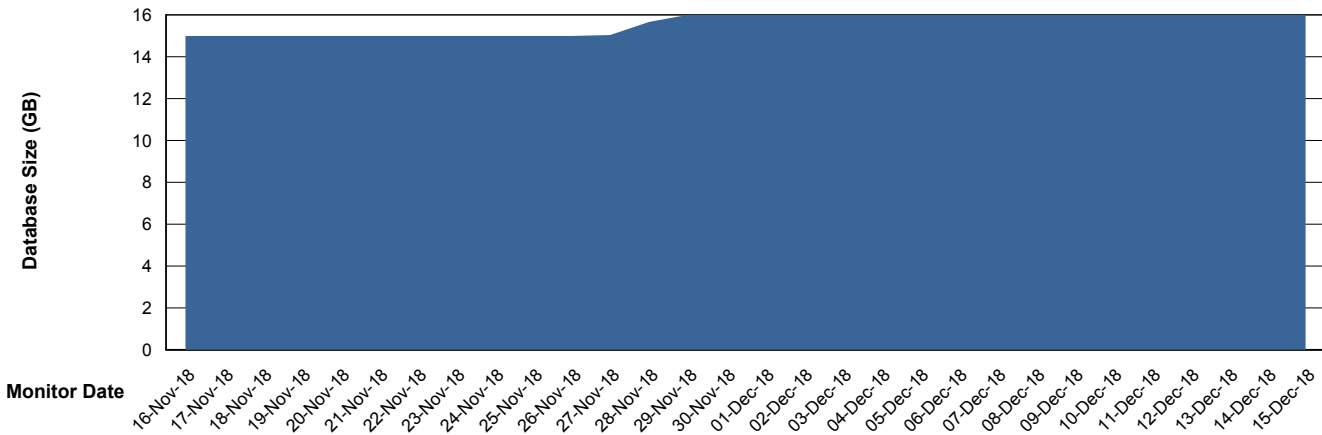

DATABASE SIZE ELJDB_Production

Database growth over last month

Database Tablespace ELJDB_Production

Date	Tablespace Name	Filesize (Gb)	Usedsize (Gb)	Percentage free
15-Dec-18	ABSDATA	16	13	19
	INDX	10	1	90
14-Dec-18	ABSDATA	16	13	19
	INDX	10	1	90
13-Dec-18	ABSDATA	16	13	19
	INDX	10	1	90
12-Dec-18	ABSDATA	16	13	19
	INDX	10	1	90
11-Dec-18	ABSDATA	16	13	19
	INDX	10	1	90
10-Dec-18	ABSDATA	16	13	19
	INDX	10	1	90
09-Dec-18	ABSDATA	16	13	19
	INDX	10	1	90