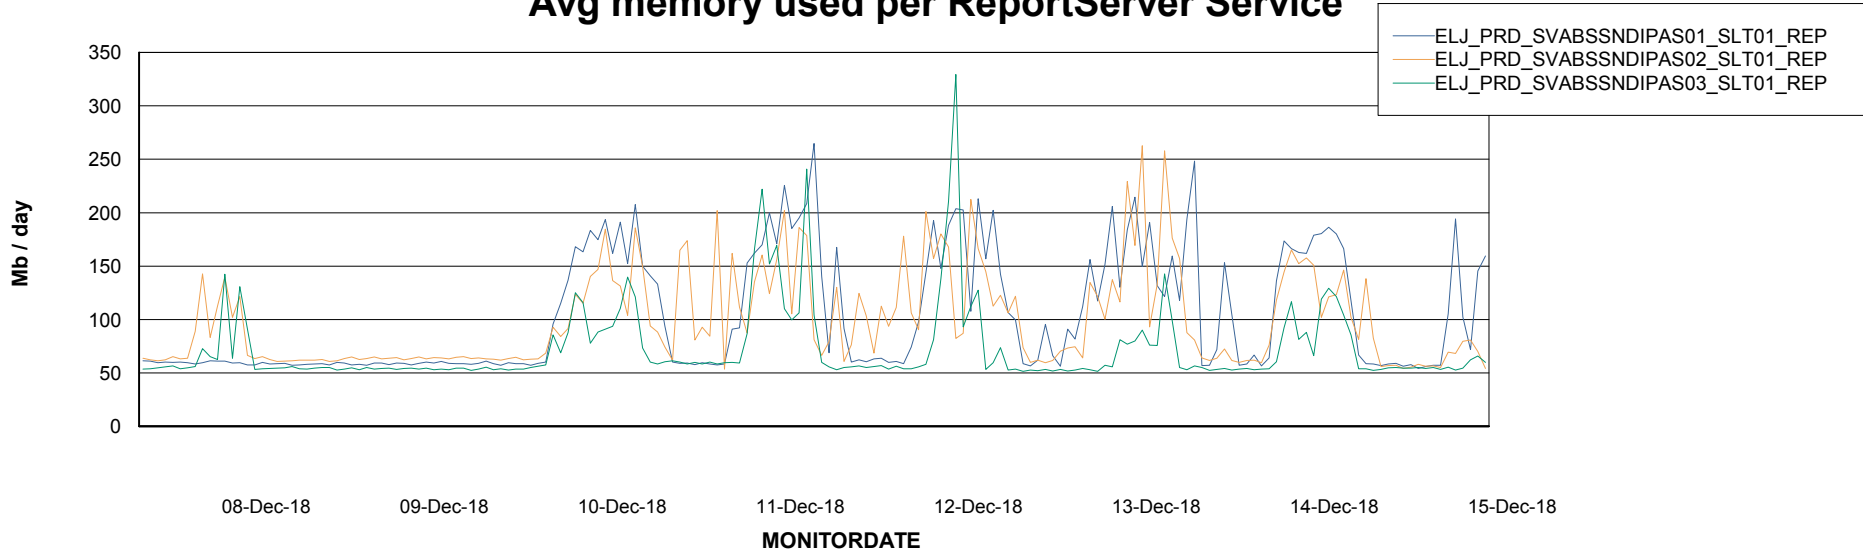

ABSSolute Application ReportServer Services

Avg memory used per ReportServer Service