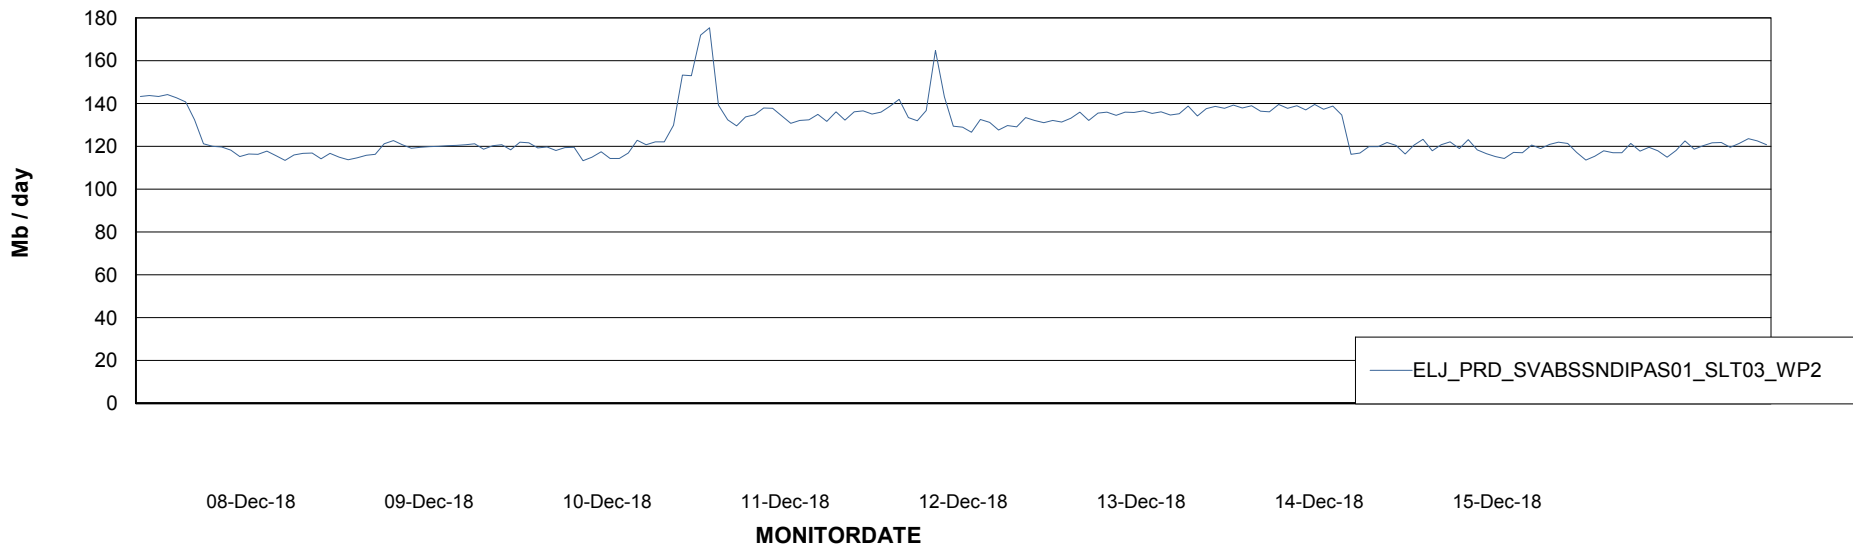

ABSSolute Web Component Services

Avg memory used per ABS Web component