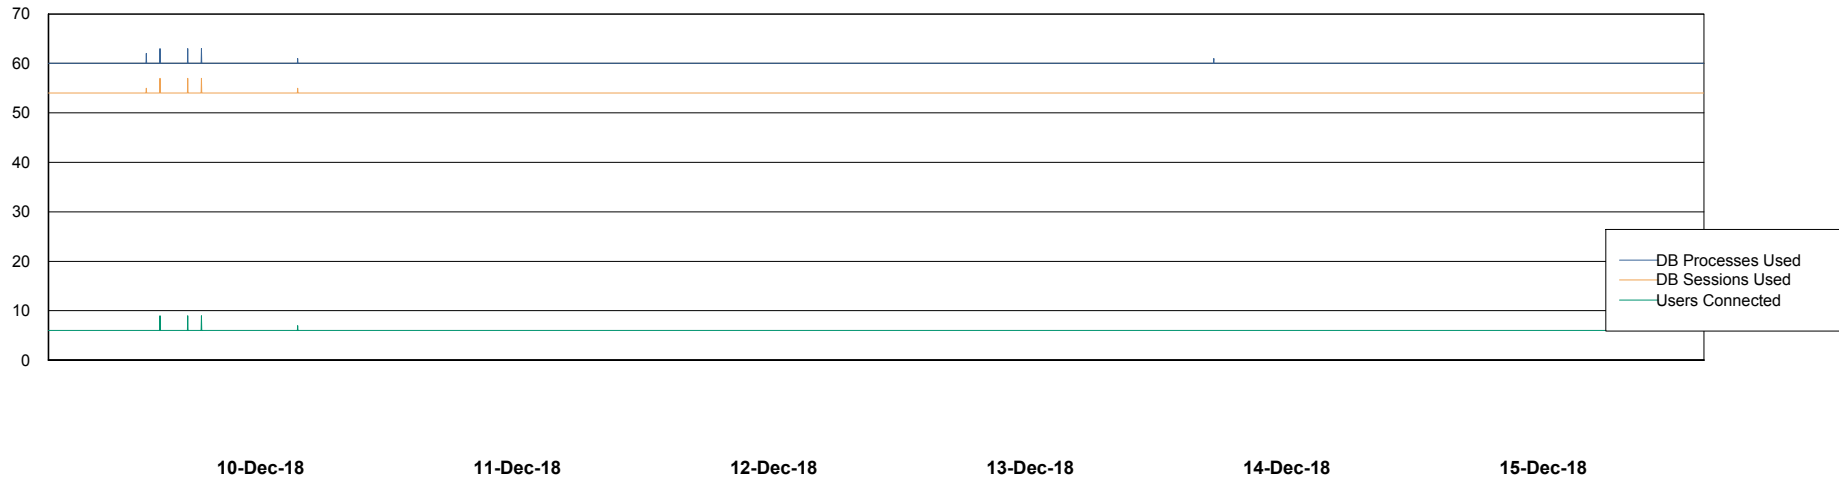

Database Performance ELJDB_Standby

DB Processes Max 600
DB Sessions Max 924