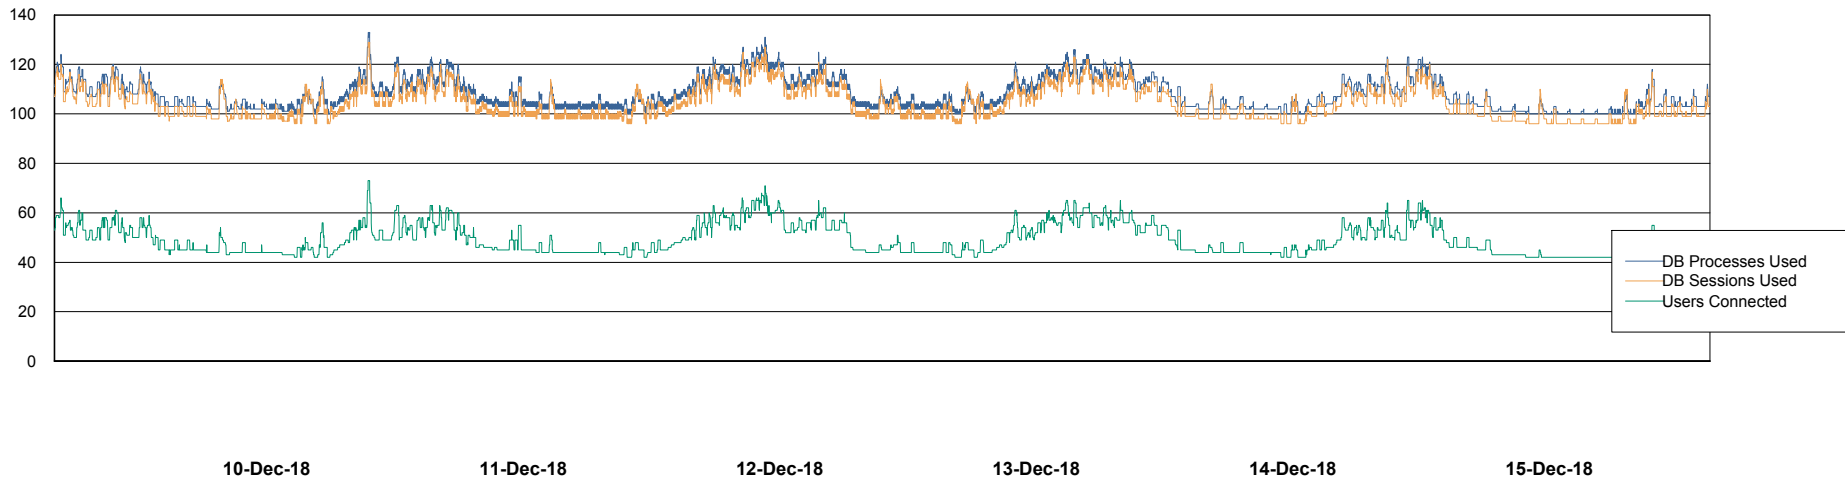

Database Performance ELJDB_Production

DB Processes Max 600
DB Sessions Max 924