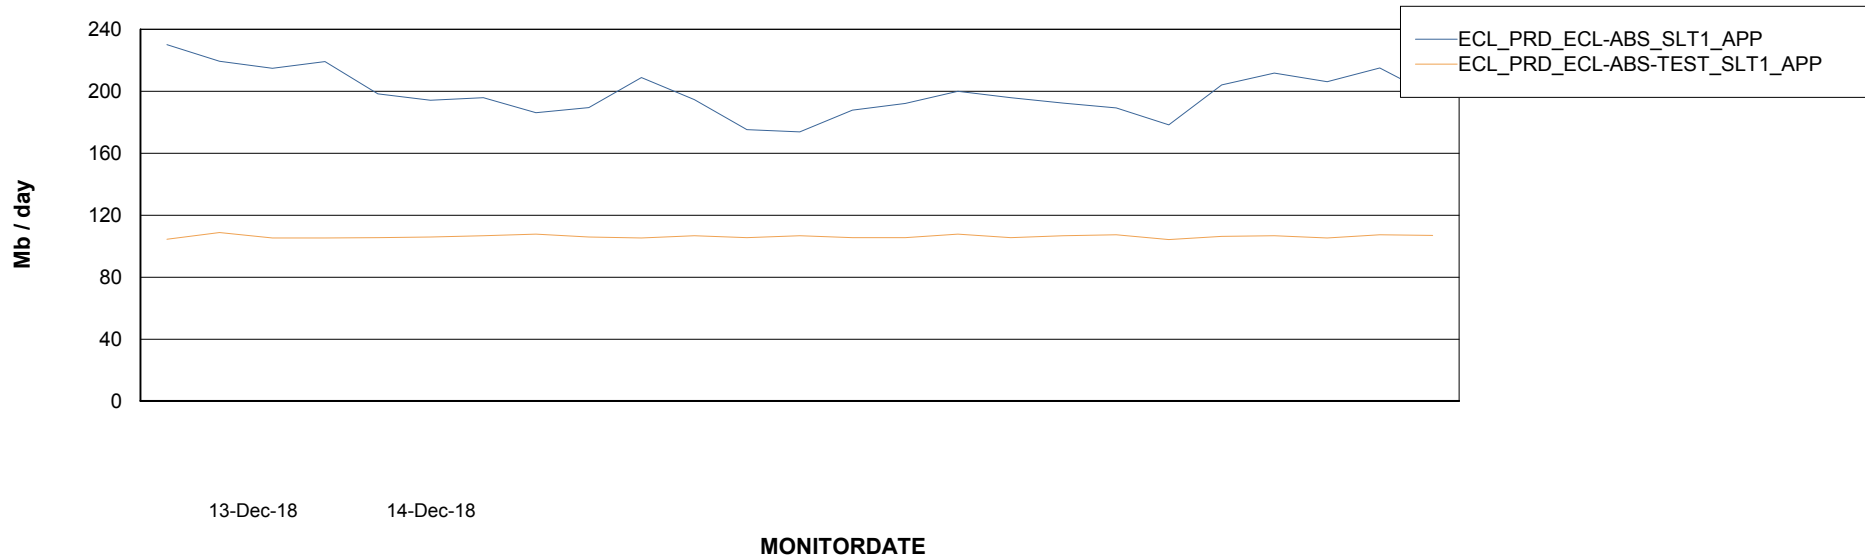

13-Dec-18

14-Dec-18

Weekly SLA Customer Report

Customer ECL Production
 Database ID 77

DATABASE SIZE ECLDB_Production

Database growth over last month

Database Tablespace ECLDB_Production

Date	Tablespace Name	Filesize (Gb)	Usedsize (Gb)	Percentage free
14-Dec-18	ABSDATA	29	25	14
	INDX	8	1	88
13-Dec-18	ABSDATA	29	25	14
	INDX	8	1	88

Weekly SLA Customer Report

Customer ECL Production
Database ID 77

ABSSolute Application Server Services

Avg memory used per ABS Server Service

Avg users per day per ABS server

Weekly SLA Customer Report

Customer ECL Production
Database ID 77