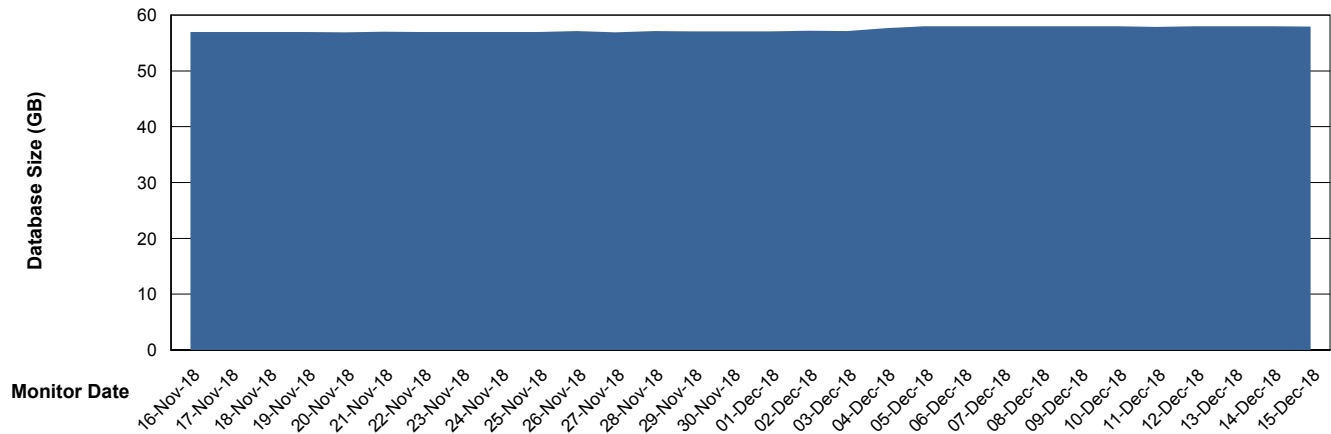

Weekly SLA Customer Report

Customer DFD Production
Database ID 39

DATABASE SIZE DFDDDB_Production

Database growth over last month

DATABASE SIZE DFDDDBI_Production

Database growth over last month

Weekly SLA Customer Report