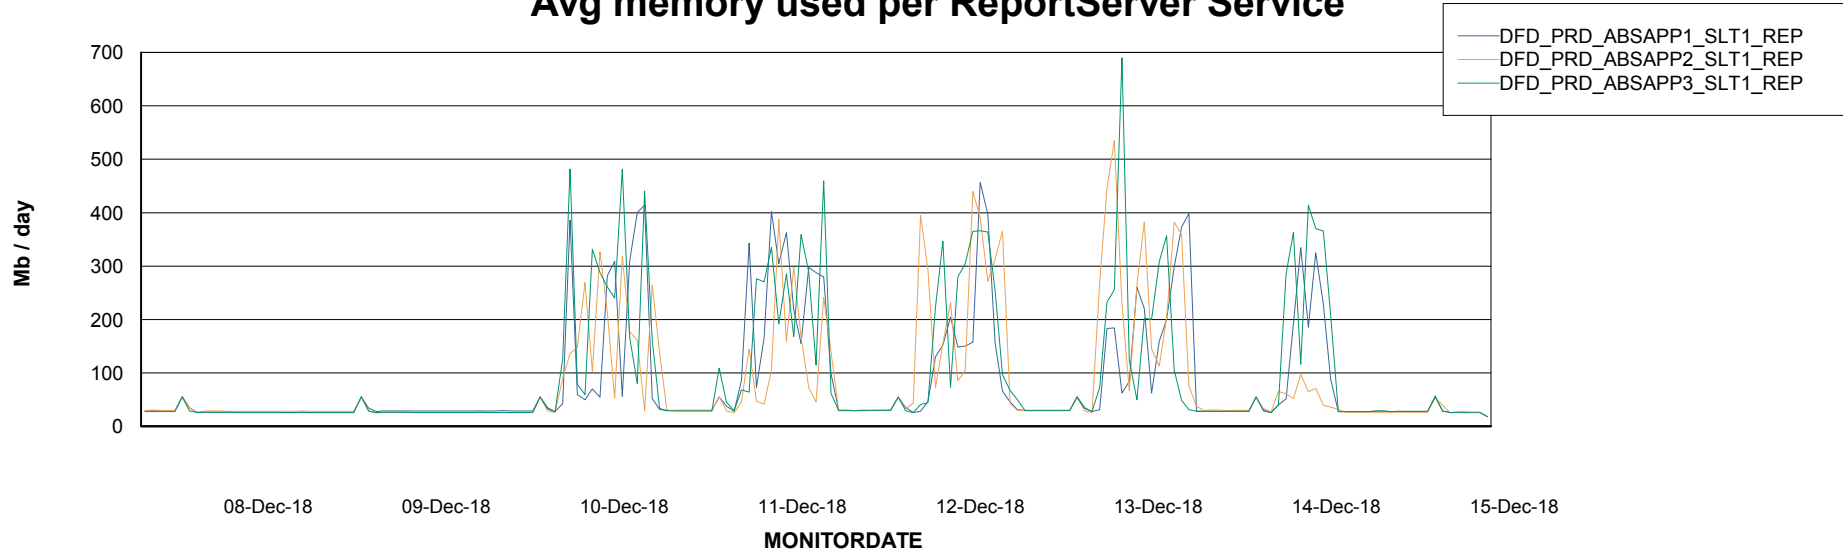

Avg users per day per ABS server

Weekly SLA Customer Report

Customer DFD Production
Database ID 39

ABSSolute Application ReportServer Services

Avg memory used per ReportServer Service

Disaster per ABS component