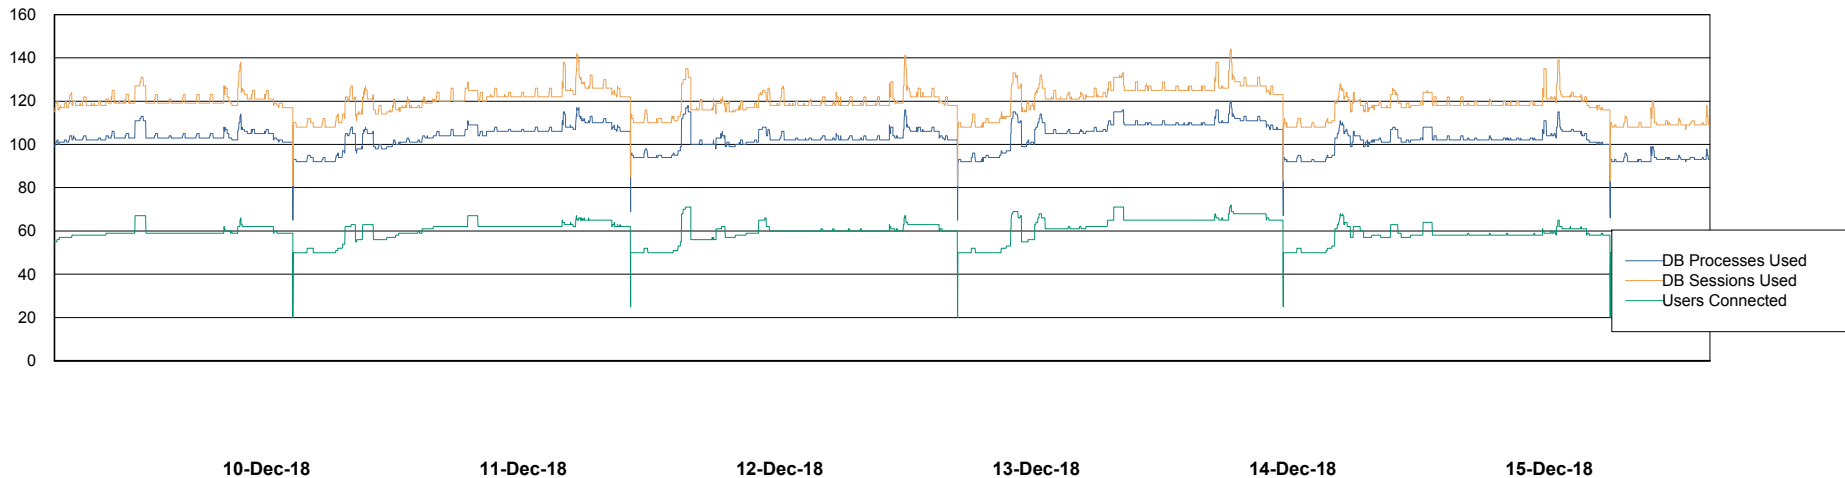

Harddisk Usage DFD_PRD_ORACLE2

	Free disk space on c: (%)	Total disk space on c: (Gb)	Free disk space on d: (%)	Total disk space on d: (Gb)	Free disk space on e: (%)	Total disk space on e: (Gb)	Free disk space on f: (%)	Total disk space on f: (Gb)
15-Dec-18	51	78	71	479	28	800	61	800
14-Dec-18	51	78	71	479	28	800	61	800
13-Dec-18	51	78	71	479	28	800	61	800
12-Dec-18	53	78	71	479	28	800	61	800
11-Dec-18	53	78	71	479	28	800	61	800
10-Dec-18	53	78	71	479	28	800	61	800
09-Dec-18	53	78	71	479	28	800	61	800

Weekly SLA Customer Report

Customer DFD Production
Database ID 39

Database Performance DFDDB_Production

Weekly SLA Customer Report

Customer DFD Production
Database ID 39

Database Performance DFDDDBBI_Production