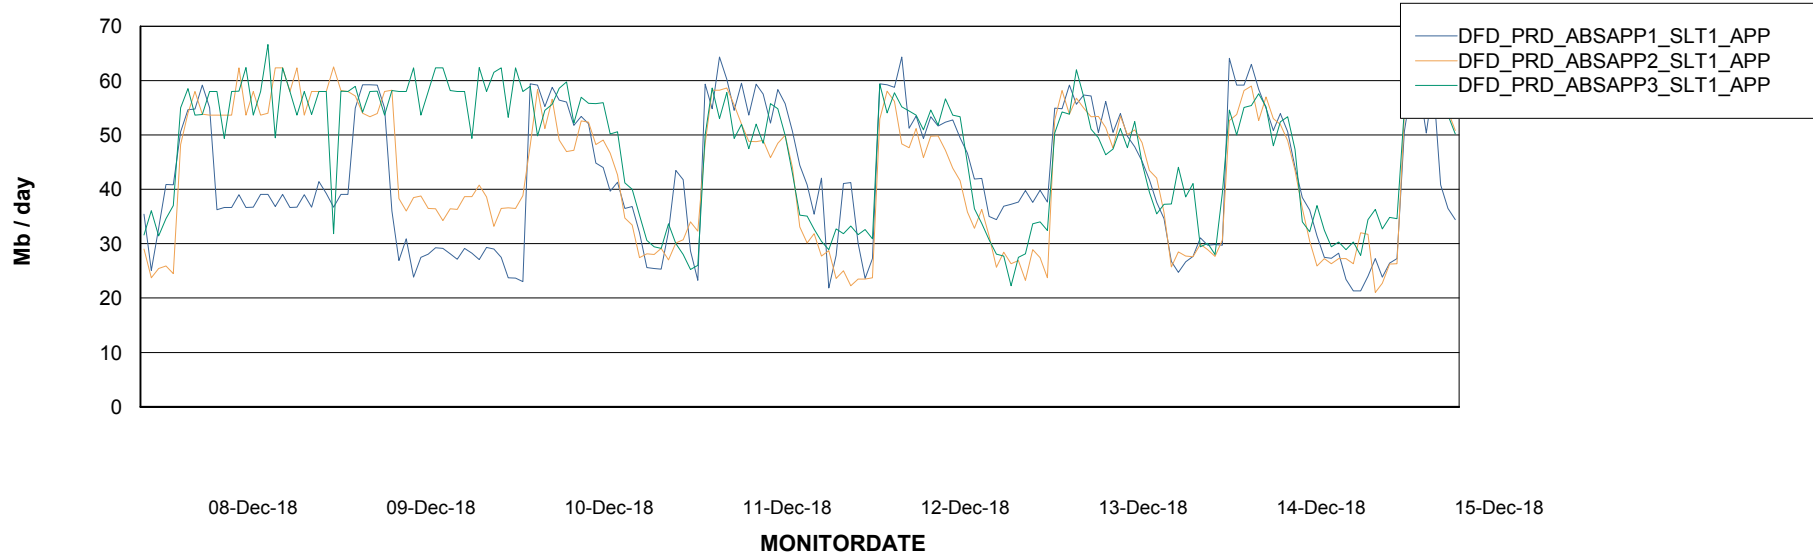

Standby Database Health DFD Production

Recovery lag for last 7 days

Weekly SLA Customer Report

Customer DFD Production
Database ID 39

ABSSolute Application Server Services

Avg memory used per ABS Server Service