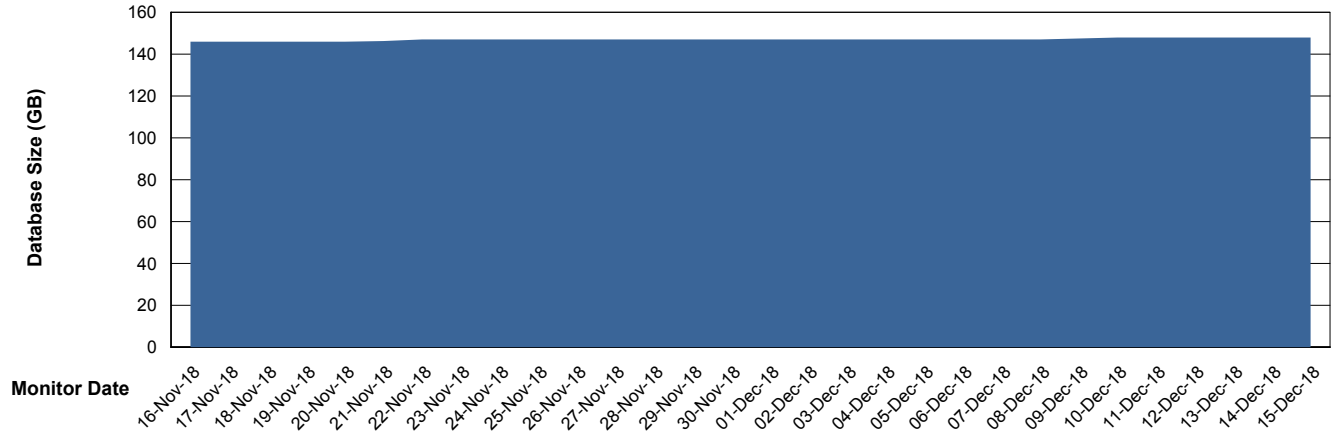

Weekly SLA Customer Report

Customer DFD Production
Database ID 39

Database Performance DFDDB_Production

Weekly SLA Customer Report

Customer DFD Production
Database ID 39

Database Performance DFDDDBBI_Production

Weekly SLA Customer Report

Customer DFD Production
Database ID 39

DATABASE SIZE DFDDDB_Production

Database growth over last month

DATABASE SIZE DFDDDBI_Production

Database growth over last month

Weekly SLA Customer Report