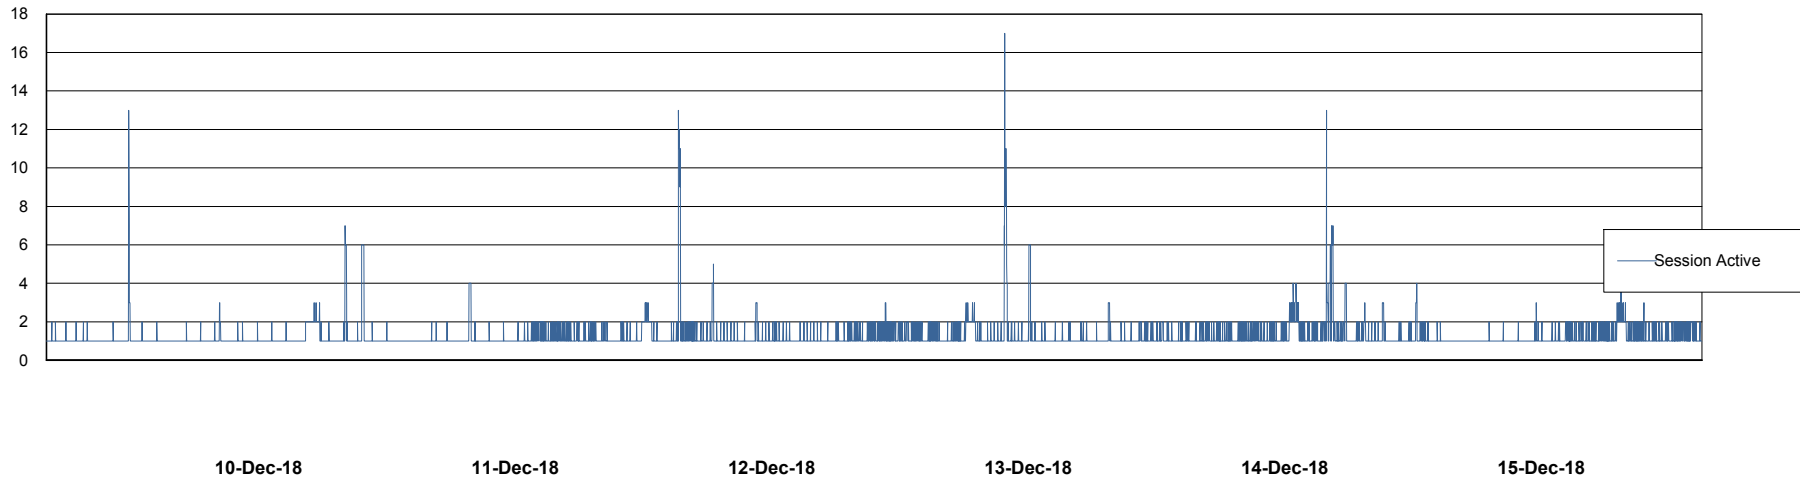

Weekly SLA Customer Report

Customer DFD Production
Database ID 39

Database Performance DFDDB_Production

Weekly SLA Customer Report

Customer DFD Production
Database ID 39

Database Performance DFDDDBBI_Production