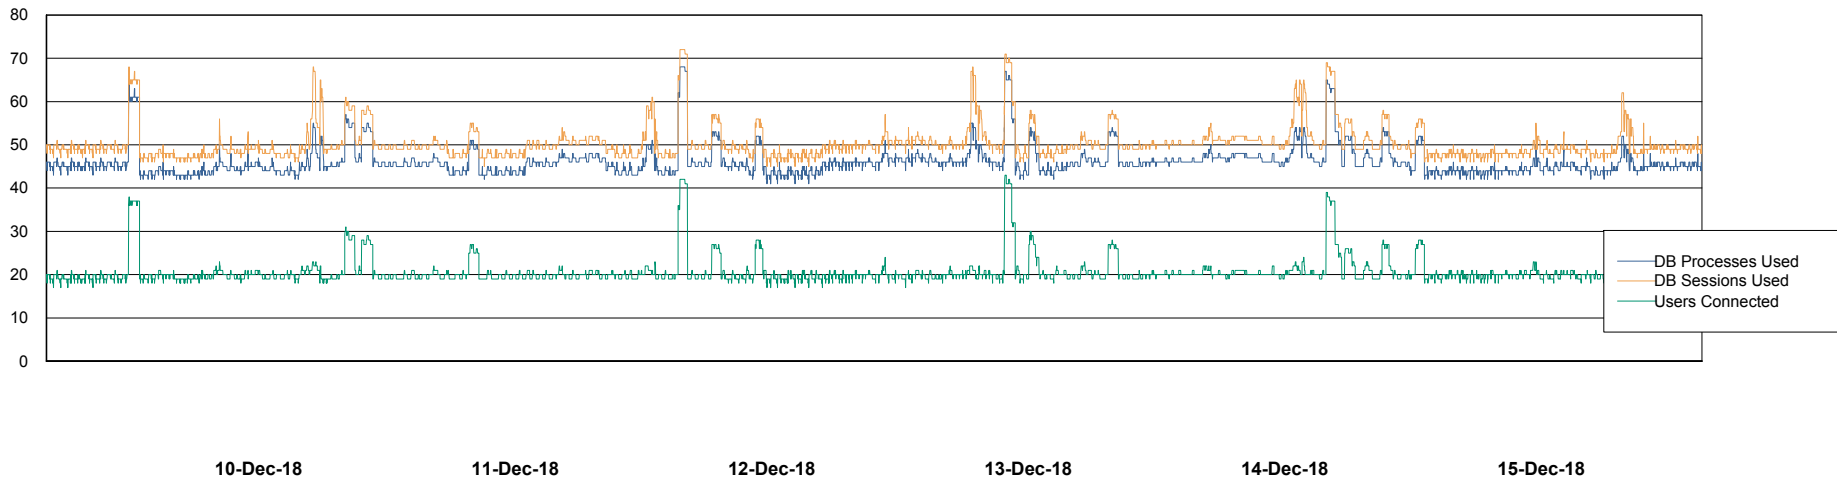

Weekly SLA Customer Report

Customer DFD Production
Database ID 39

Database Performance DFDDB_Production

Weekly SLA Customer Report

Customer DFD Production
Database ID 39

Database Performance DFDDDBBI_Production