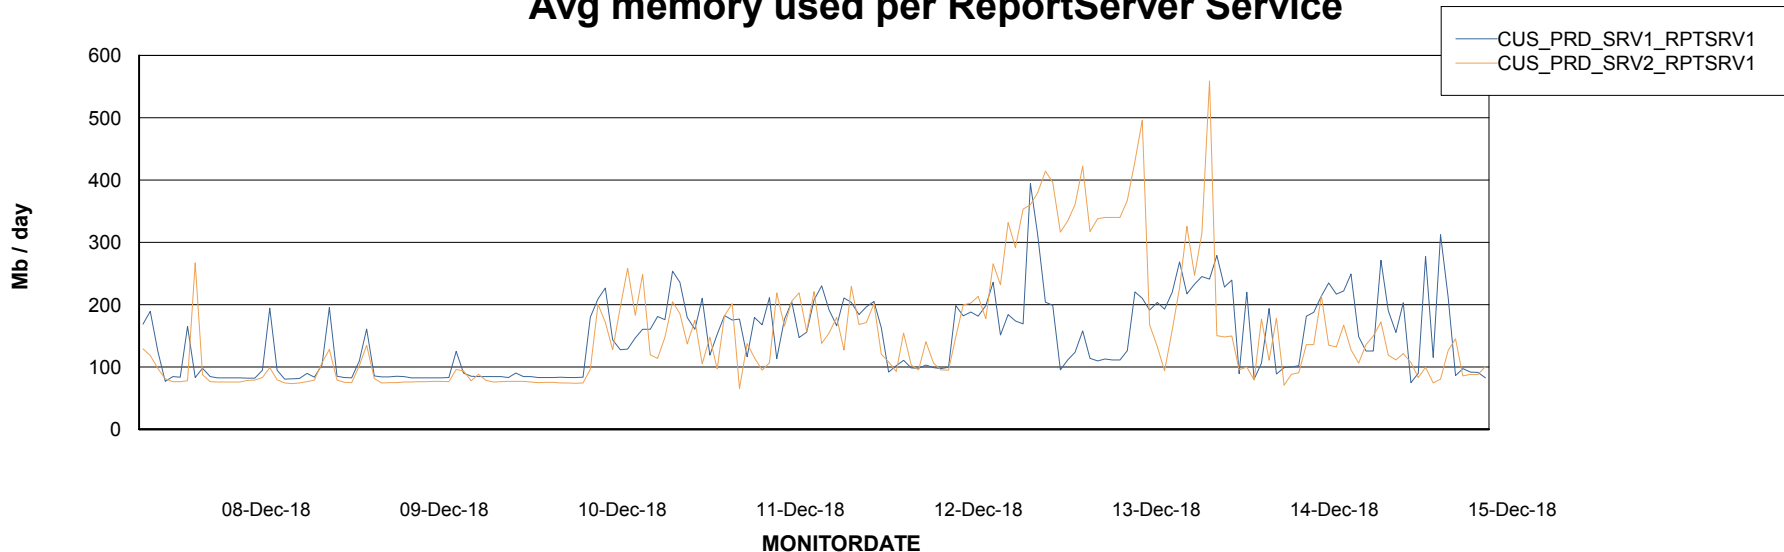

ABSSolute Web Component Services

Avg memory used per ReportServer Service