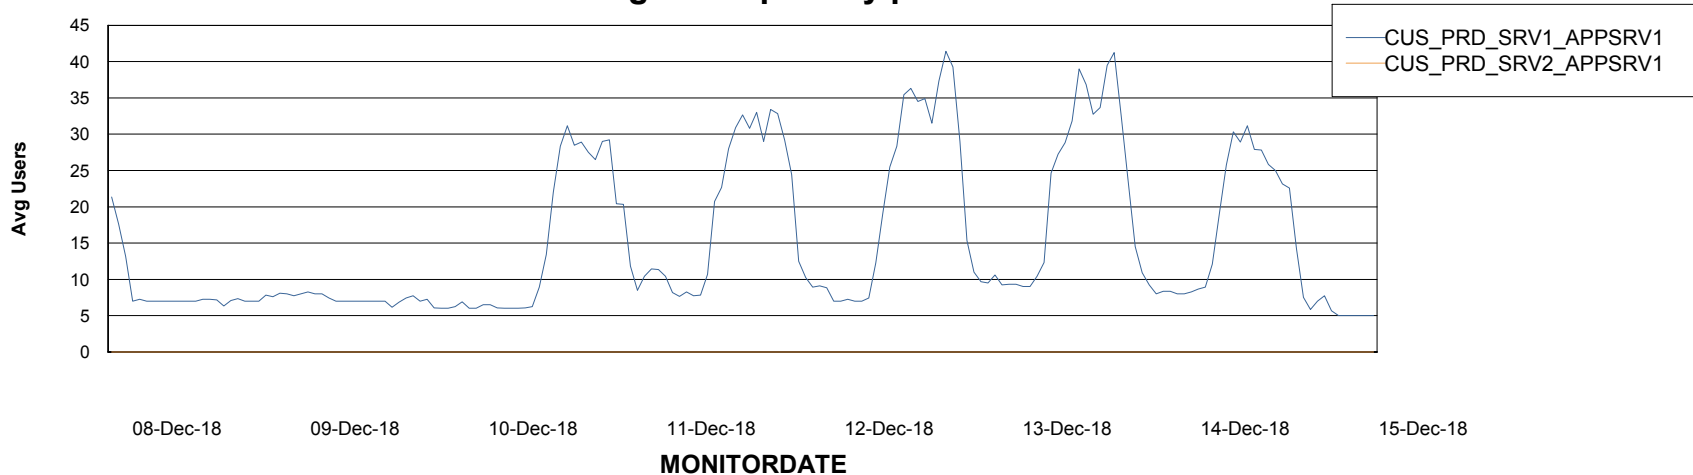

Avg users per day per ABS server