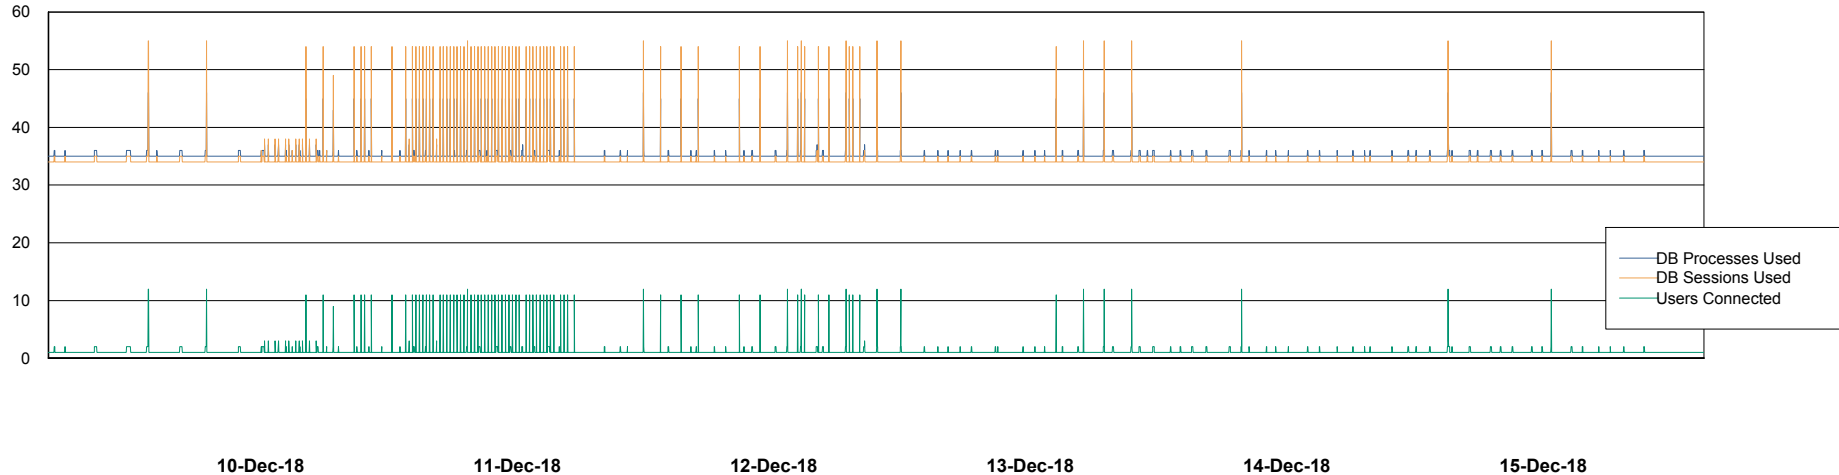

Database Performance CUS_ProdDB_Standby

DB Processes Max 300
DB Sessions Max 472