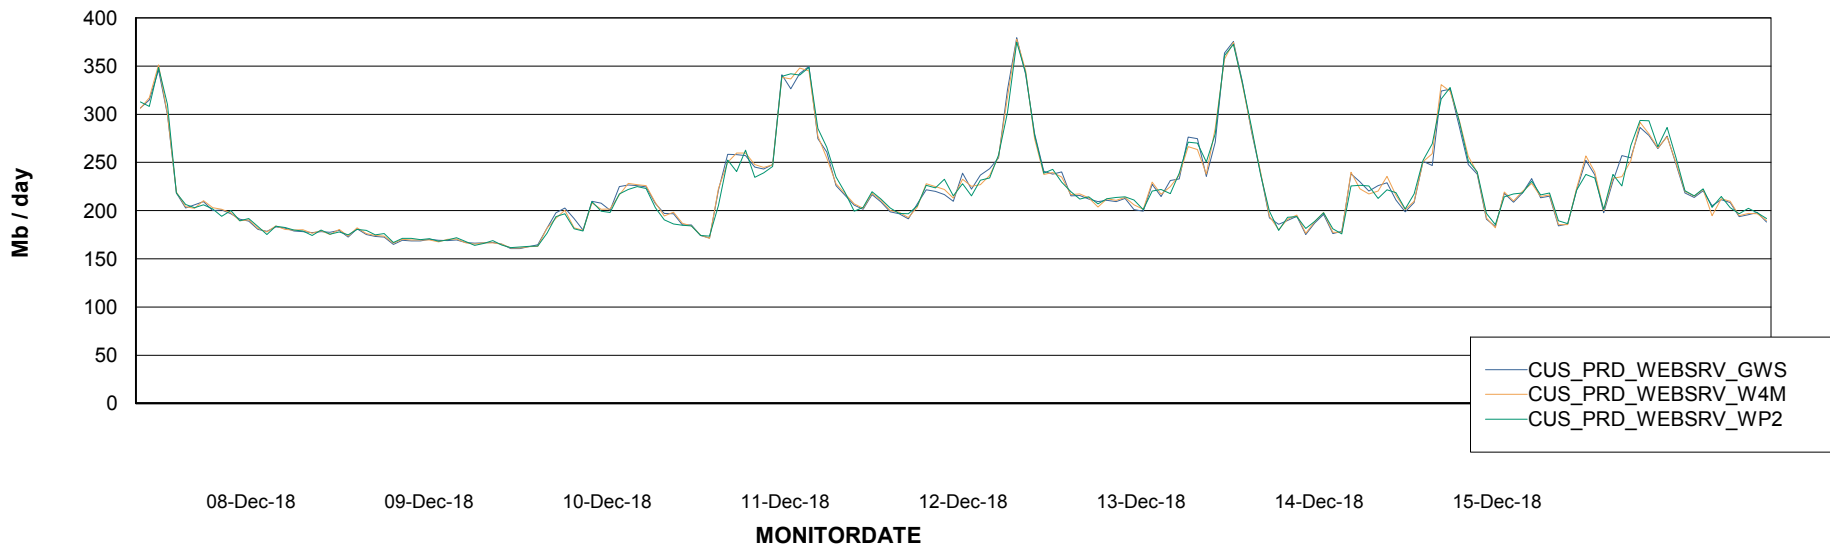

ABSSolute Web Component Services

Avg memory used per ABS Web component