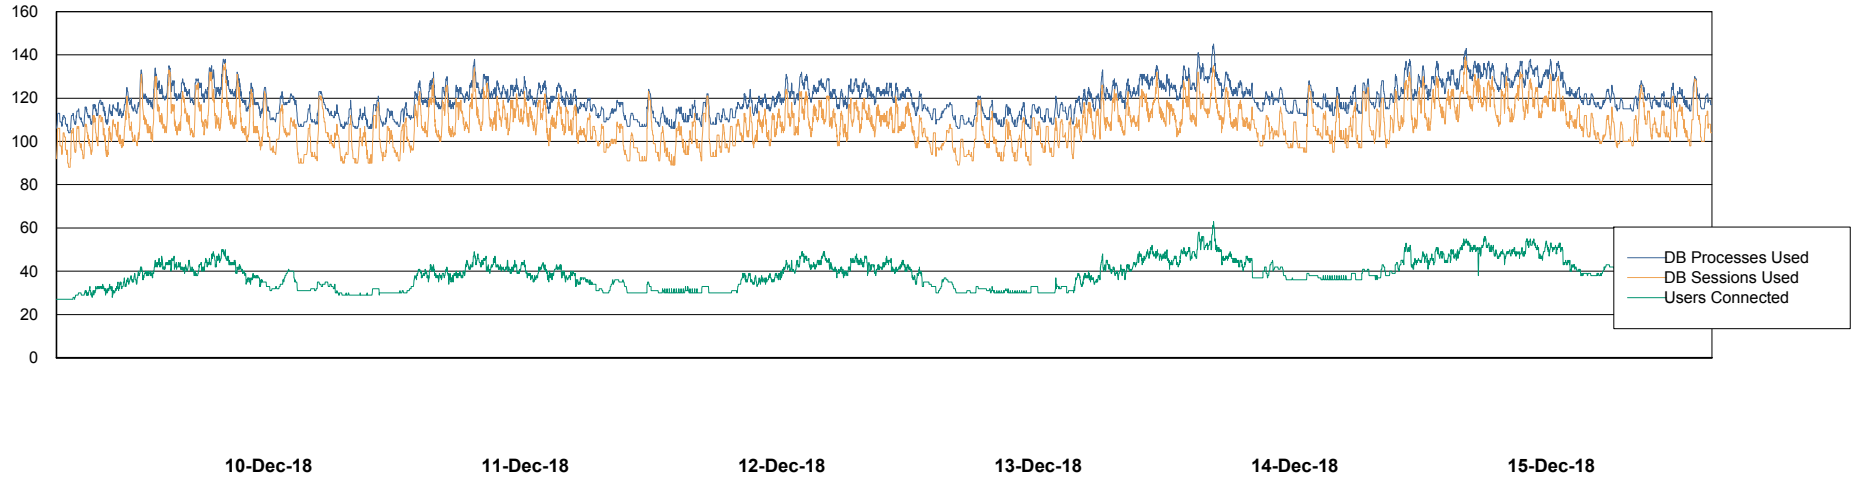

Database Performance CUS_ProdDB_Primary

DB Processes Max 300
DB Sessions Max 472