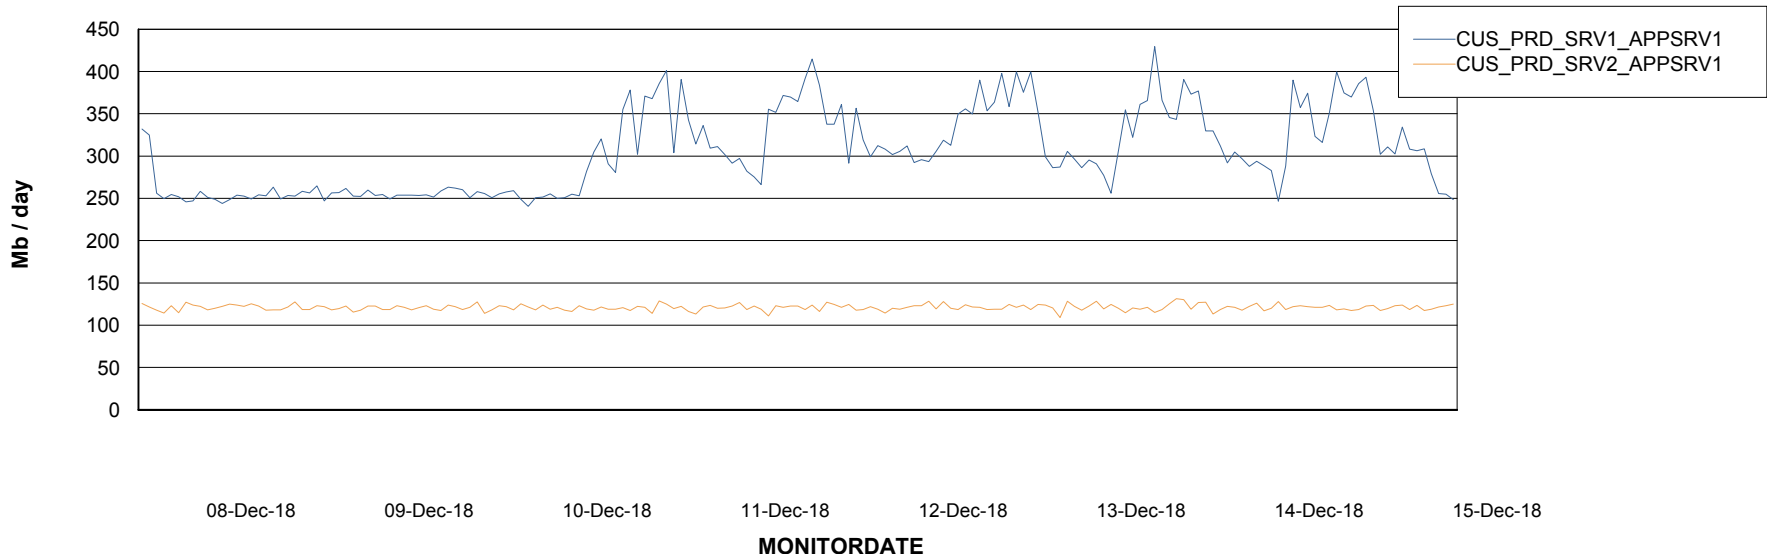

ABSSolute Application Server Services

Avg memory used per ABS Server Service