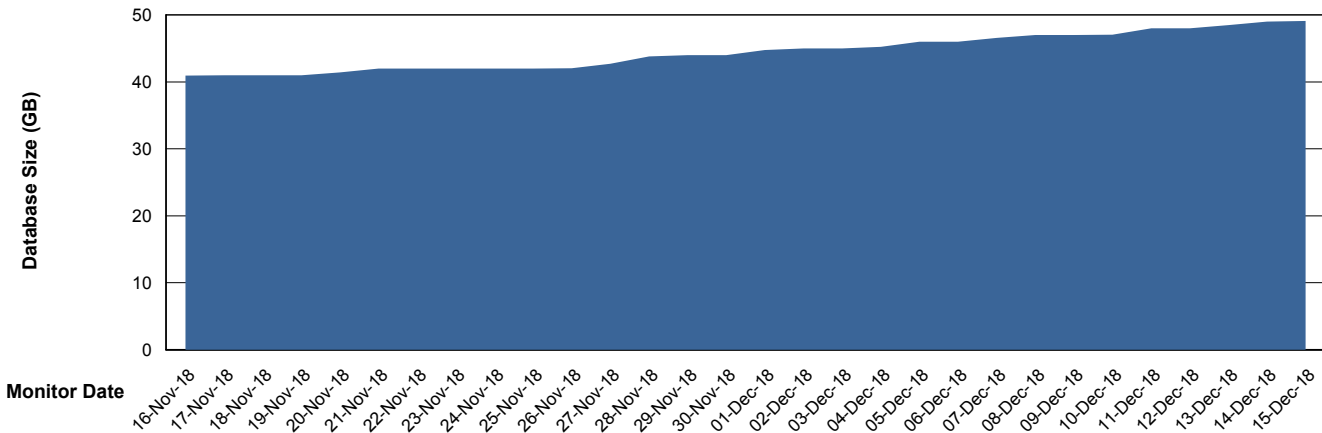

DATABASE SIZE CUS_ProdDB_Primary

Database growth over last month