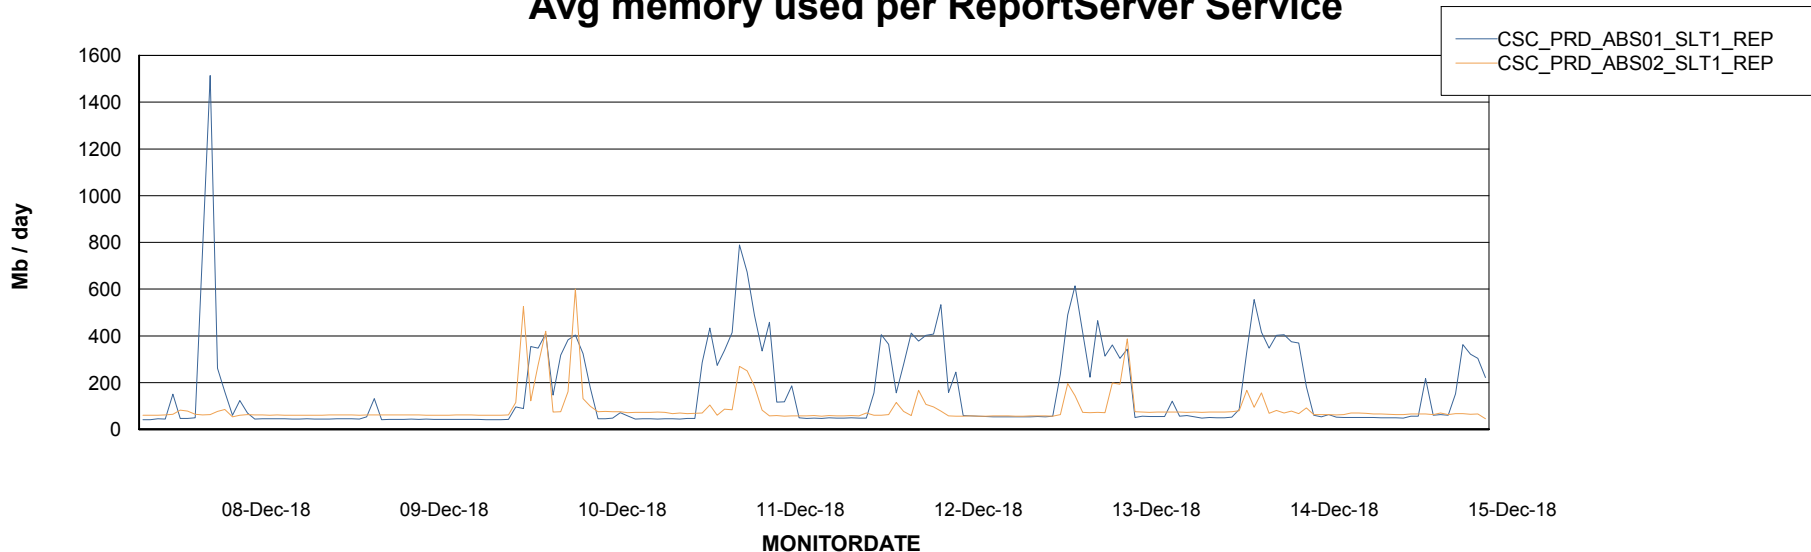

ABSSolute Application ReportServer Services

Avg memory used per ReportServer Service