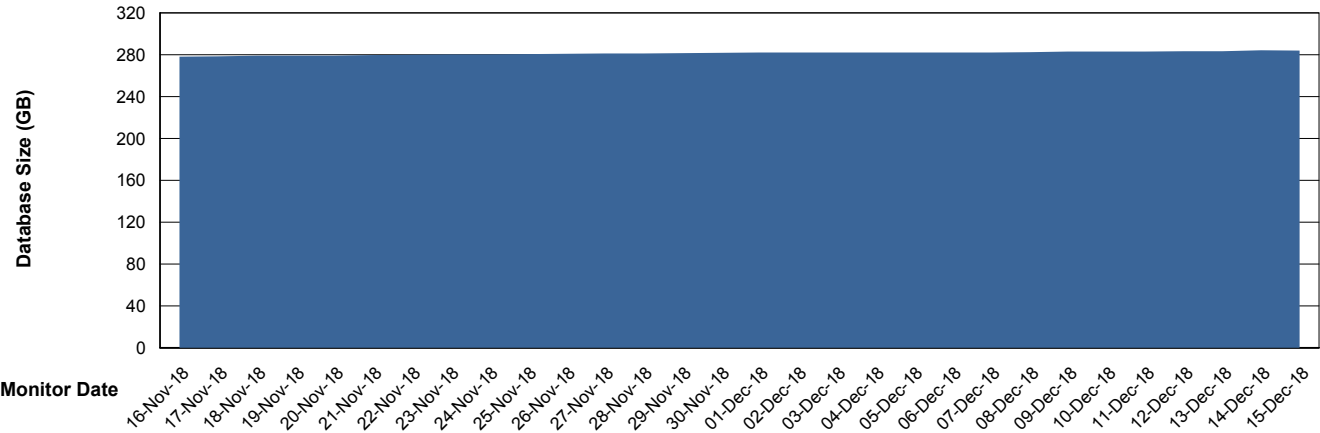

Database Performance CSCDB_Standby

DB Processes Max 500
DB Sessions Max 800

Weekly SLA Customer Report

Customer CSC_Production
 Database ID 50

DATABASE SIZE CSCDB_Primary

Database growth over last month

Database Tablespace CSCDB_Primary

Date	Tablespace Name	Filesize (Gb)	Usedsize (Gb)	Percentage free
15-Dec-18	ABSDATA	131	100	24
	INDX	219	181	17
14-Dec-18	ABSDATA	131	100	24
	INDX	219	181	17
13-Dec-18	ABSDATA	131	100	24
	INDX	219	181	17
12-Dec-18	ABSDATA	131	100	24
	INDX	219	181	17
11-Dec-18	ABSDATA	131	100	24
	INDX	219	181	17
10-Dec-18	ABSDATA	131	100	24
	INDX	219	181	17
09-Dec-18	ABSDATA	131	100	24
	INDX	219	180	18