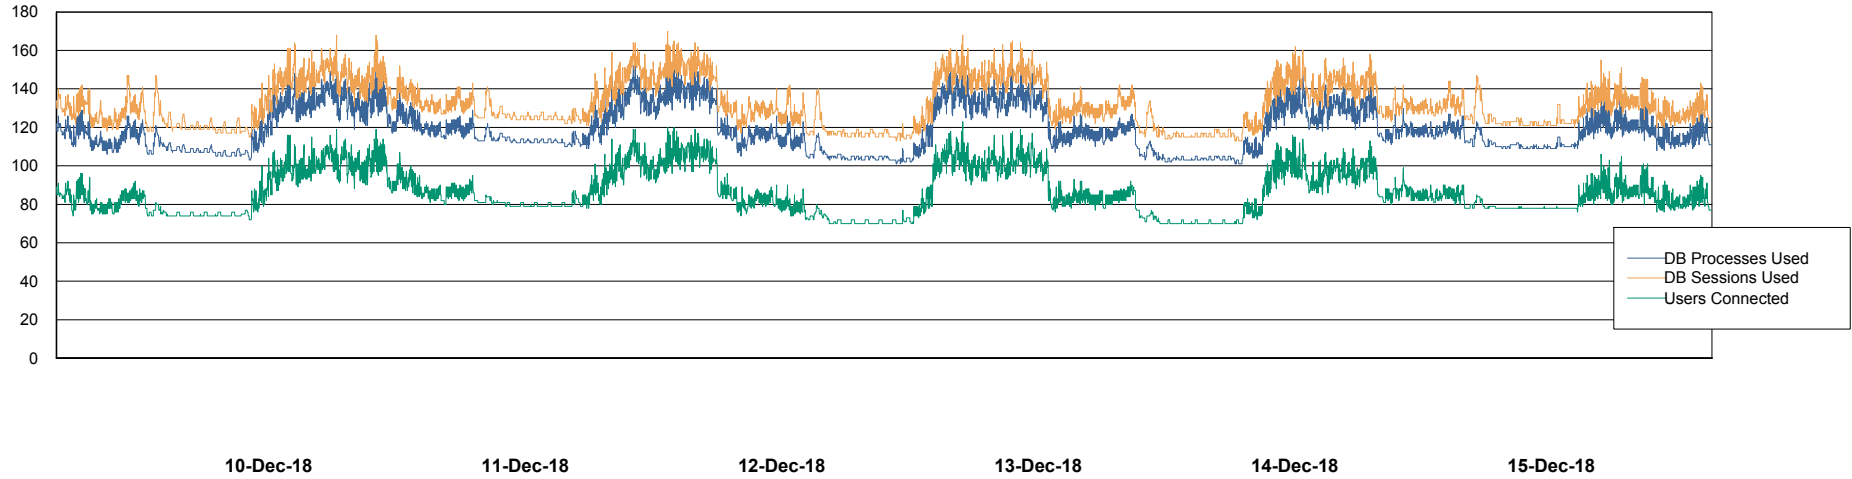

Database Performance CSCDB_Primary

DB Processes Max 500
DB Sessions Max 800