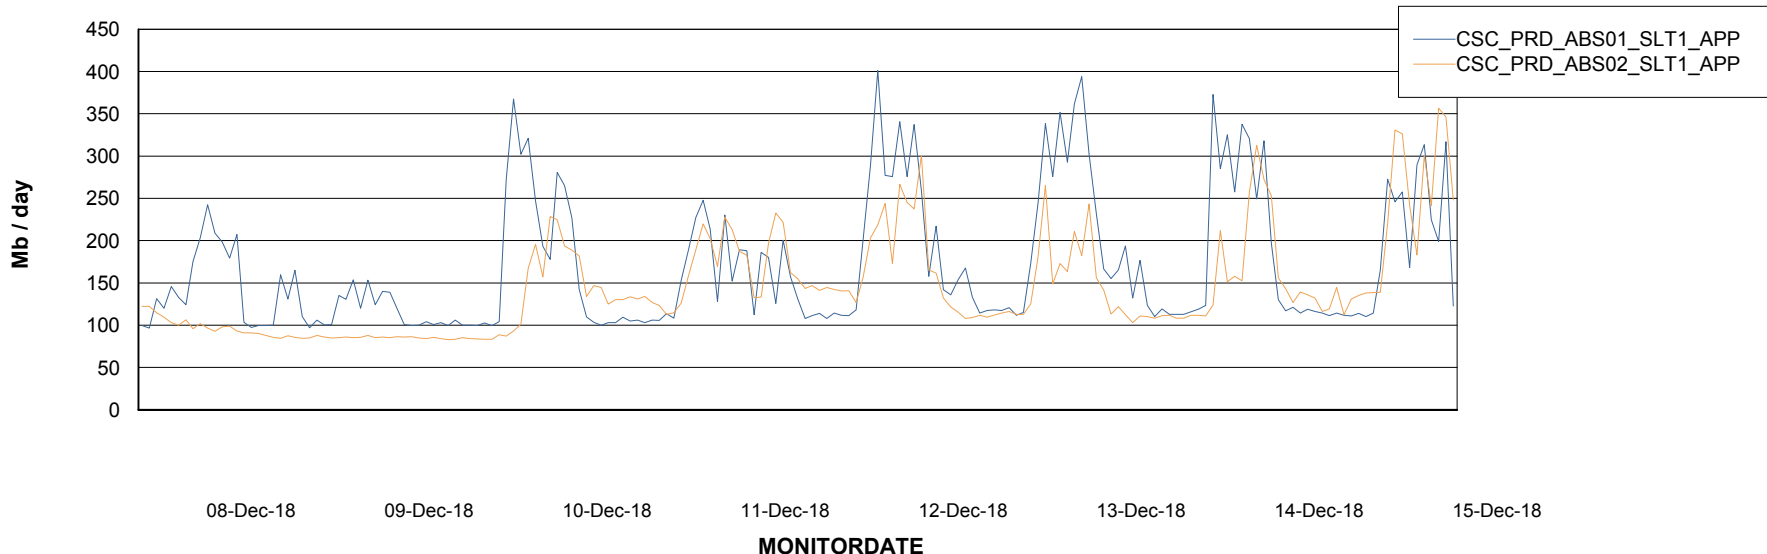

ABSSolute Application Server Services

Avg memory used per ABS Server Service