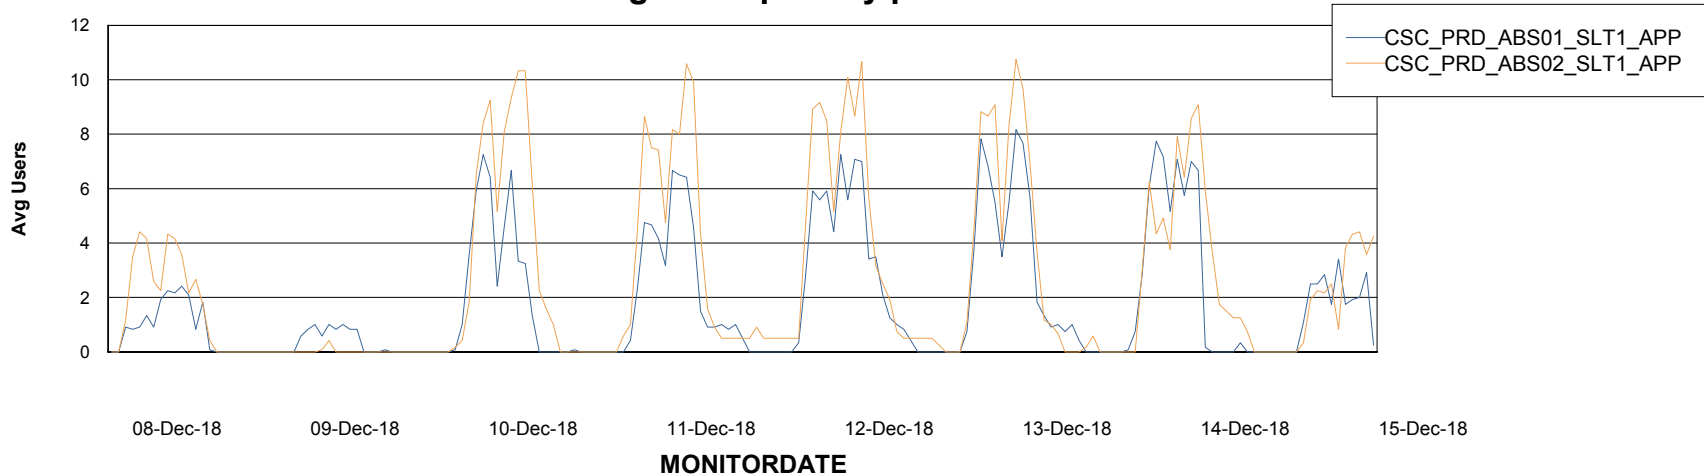

Date	Tablespace Name	Filesize (Gb)	Usedsize (Gb)	Percentage free
15-Dec-18	ABSDATA	131	100	24
	INDX	219	181	17
14-Dec-18	ABSDATA	131	100	24
	INDX	219	181	17
13-Dec-18	ABSDATA	131	100	24
	INDX	219	181	17
12-Dec-18	ABSDATA	131	100	24
	INDX	219	181	17
11-Dec-18	ABSDATA	131	100	24
	INDX	219	181	17
10-Dec-18	ABSDATA	131	100	24
	INDX	219	181	17
09-Dec-18	ABSDATA	131	100	24
	INDX	219	180	18

Weekly SLA Customer Report

Customer CSC_Production
Database ID 50

ABSSolute Application Server Services

Avg memory used per ABS Server Service

Avg users per day per ABS server

Weekly SLA Customer Report

Customer CSC_Production
Database ID 50