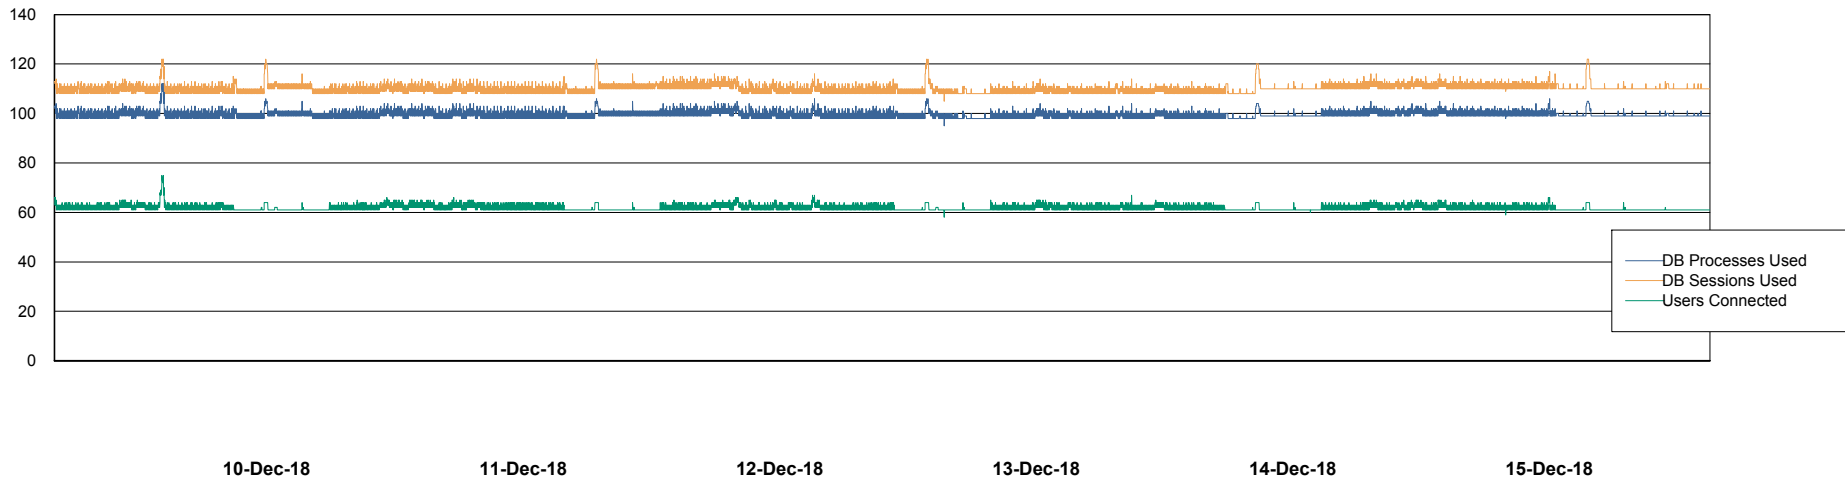

Database Performance CIWDB_Production