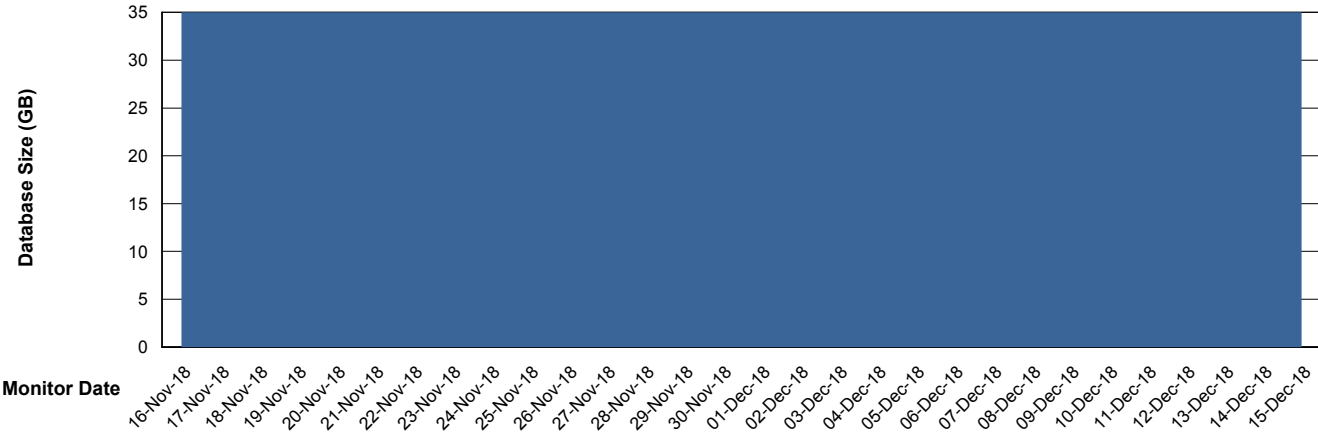

## Database Performance CIWDB\_Standby

# Weekly SLA Customer Report

Customer CIW Production  
 Database ID 45

DATABASE SIZE CIWDB\_Production

Database growth over last month

Database Tablespace CIWDB\_Production

Date	Tablespace Name	Filesize (Gb)	Usedsize (Gb)	Percentage free
15-Dec-18	ABSDATA	36	31	14
	INDX	5	3	40
14-Dec-18	ABSDATA	36	31	14
	INDX	5	3	40
13-Dec-18	ABSDATA	36	31	14
	INDX	5	3	40
12-Dec-18	ABSDATA	36	31	14
	INDX	5	3	40
11-Dec-18	ABSDATA	36	31	14
	INDX	5	3	40
10-Dec-18	ABSDATA	36	31	14
	INDX	5	3	40
09-Dec-18	ABSDATA	36	31	14
	INDX	5	3	40