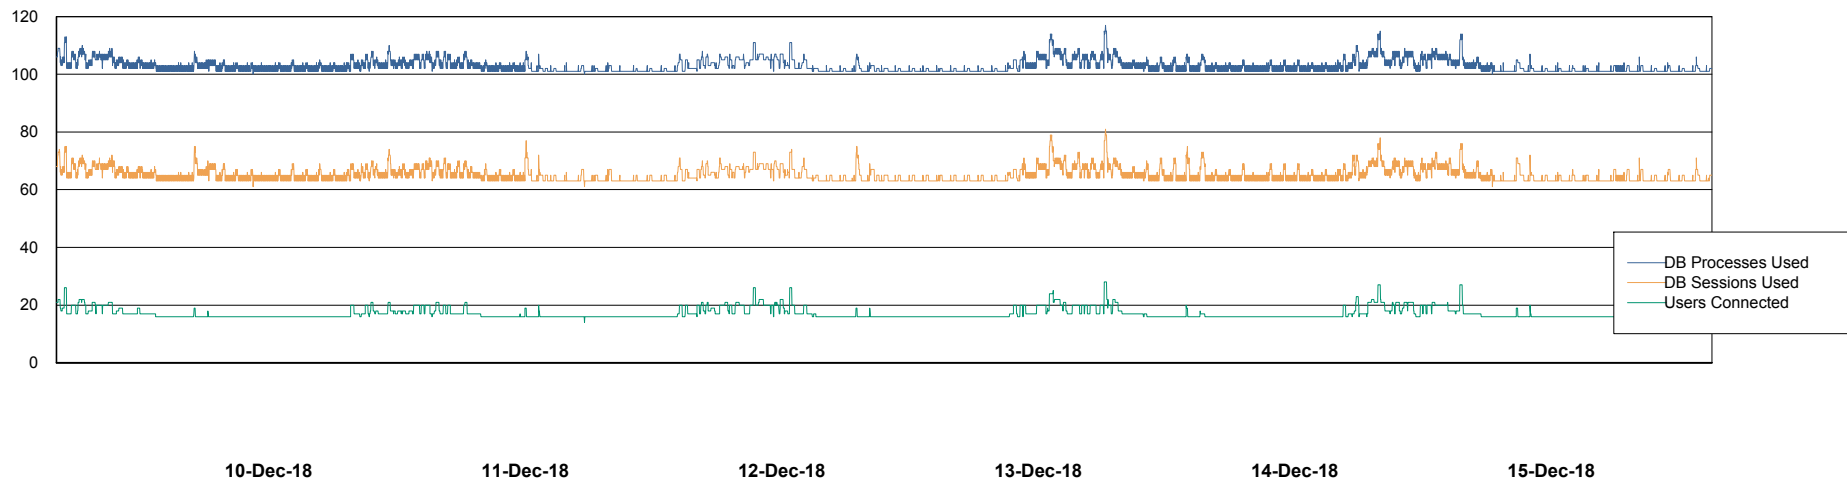

Harddisk Usage BOHABS02

	Free disk space on c: (%)	Total disk space on c: (Gb)	Free disk space on d: (%)	Total disk space on d: (Gb)	Free disk space on e: (%)	Total disk space on e: (Gb)
15-Dec-18	54	100	35	300	82	80
14-Dec-18	54	100	35	300	83	80
13-Dec-18	54	100	35	300	84	80
12-Dec-18	54	100	35	300	86	80
11-Dec-18	54	100	35	300	87	80
10-Dec-18	54	100	35	300	89	80
09-Dec-18	53	100	35	300	89	80

Weekly SLA Customer Report

Customer BOH_Production
Database ID 55

Database Performance BOHABS01_DB_Primary

Weekly SLA Customer Report

Customer BOH_Production
Database ID 55

Database Performance BOHABS02_DB_Standby