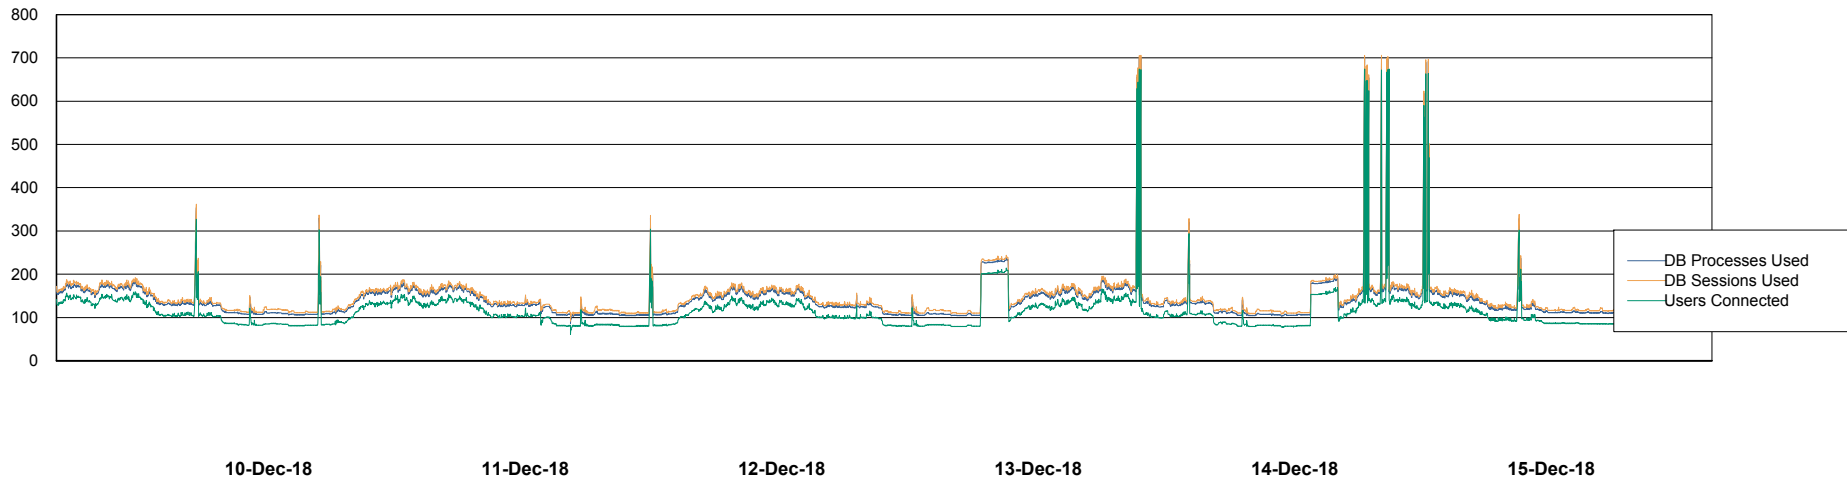

Harddisk Usage BNL_PRD_vm-absa03

	Free disk space on c: (%)	Total disk space on c: (Gb)	Free disk space on d: (%)	Total disk space on d: (Gb)	Free disk space on f: (%)	Total disk space on f: (Gb)
15-Dec-18	76	127	75	127	92	64
14-Dec-18	75	127	75	127	92	64
13-Dec-18	75	127	75	127	92	64
12-Dec-18	74	127	75	127	92	64
11-Dec-18	77	127	75	127	92	64
10-Dec-18	77	127	76	127	92	64
09-Dec-18	77	127	76	127	92	64

Weekly SLA Customer Report

Customer BNL_Production
Database ID 83

Database Performance BNLDB_Production

DB Processes Max 700
DB Sessions Max 1,072

Weekly SLA Customer Report

Customer BNL_Production
 Database ID 83