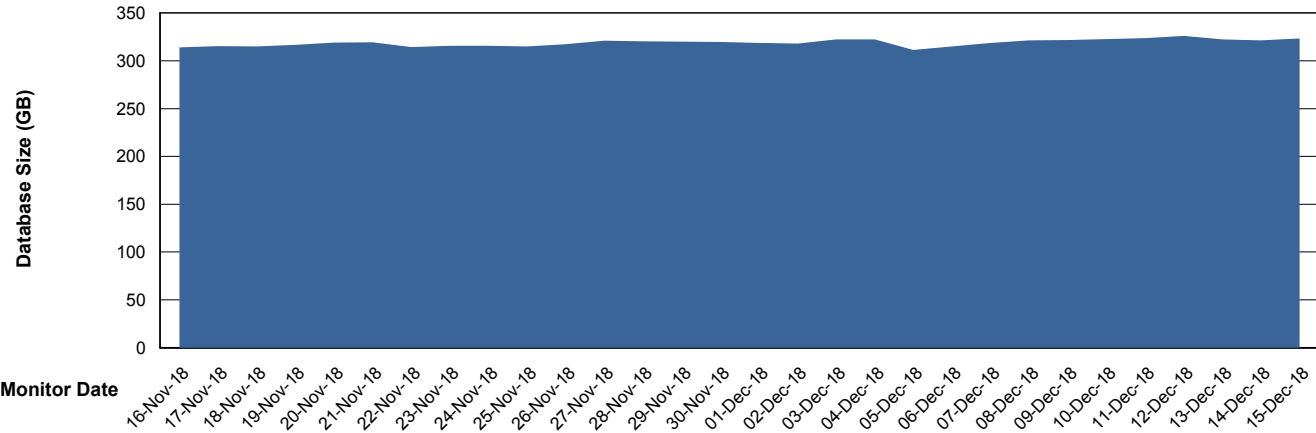

Weekly SLA Customer Report

Customer BNL_Production
Database ID 83

Database Performance BNLDB_Production

DB Processes Max 700
DB Sessions Max 1,072

Weekly SLA Customer Report

Customer BNL_Production
 Database ID 83

DATABASE SIZE BNLDB_Production

Database growth over last month

Database Tablespace BNLDB_Production

Date	Tablespace Name	Filesize (Gb)	Usedsize (Gb)	Percentage free
15-Dec-18	ABSDATA	106	70	34
	INDX	270	230	15
14-Dec-18	ABSDATA	106	70	34
	INDX	270	230	15
13-Dec-18	ABSDATA	106	70	34
	INDX	270	230	15
12-Dec-18	ABSDATA	106	70	34
	INDX	270	229	15
11-Dec-18	ABSDATA	106	70	34
	INDX	270	229	15
10-Dec-18	ABSDATA	106	70	34
	INDX	270	228	16
09-Dec-18	ABSDATA	106	70	34
	INDX	270	228	16