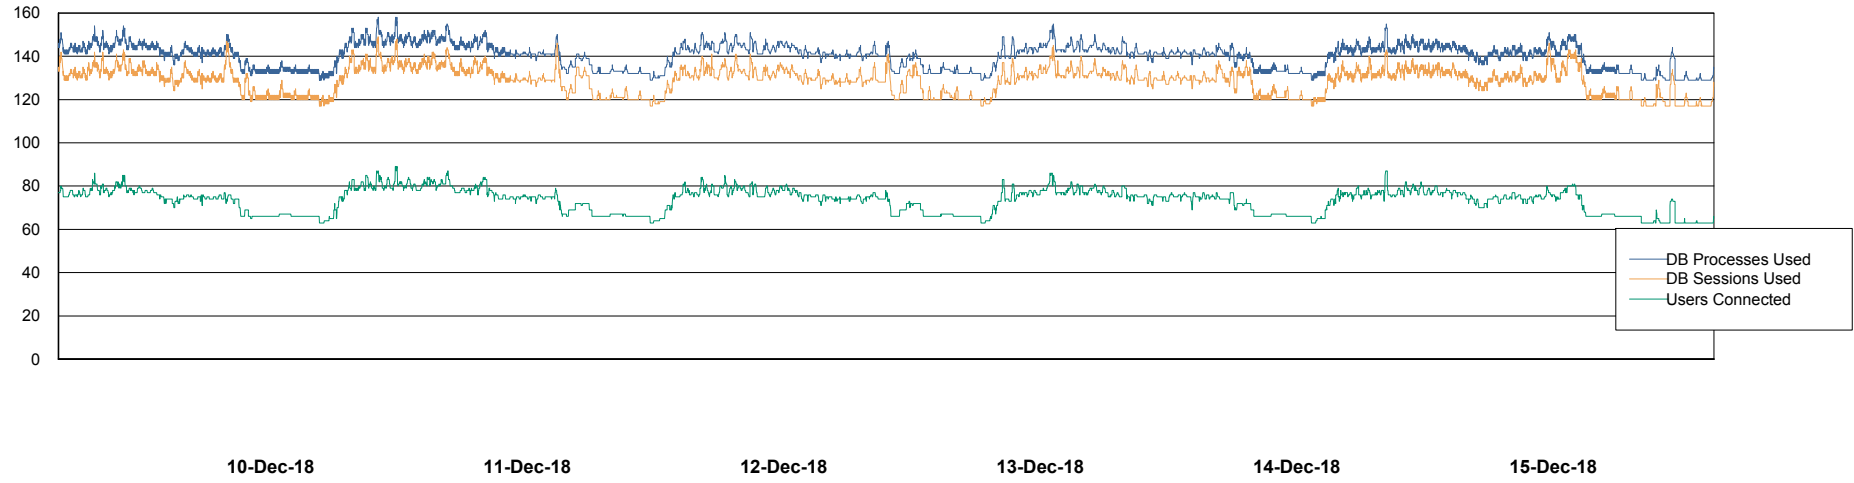

Database Performance BGGDB_Production