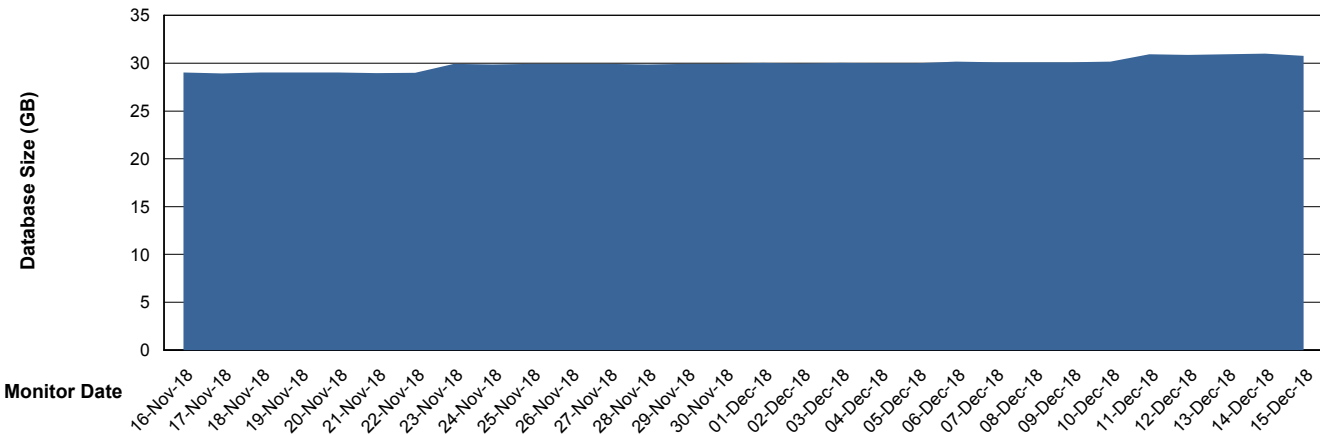

DATABASE SIZE BGGDB_BI

Database growth over last month