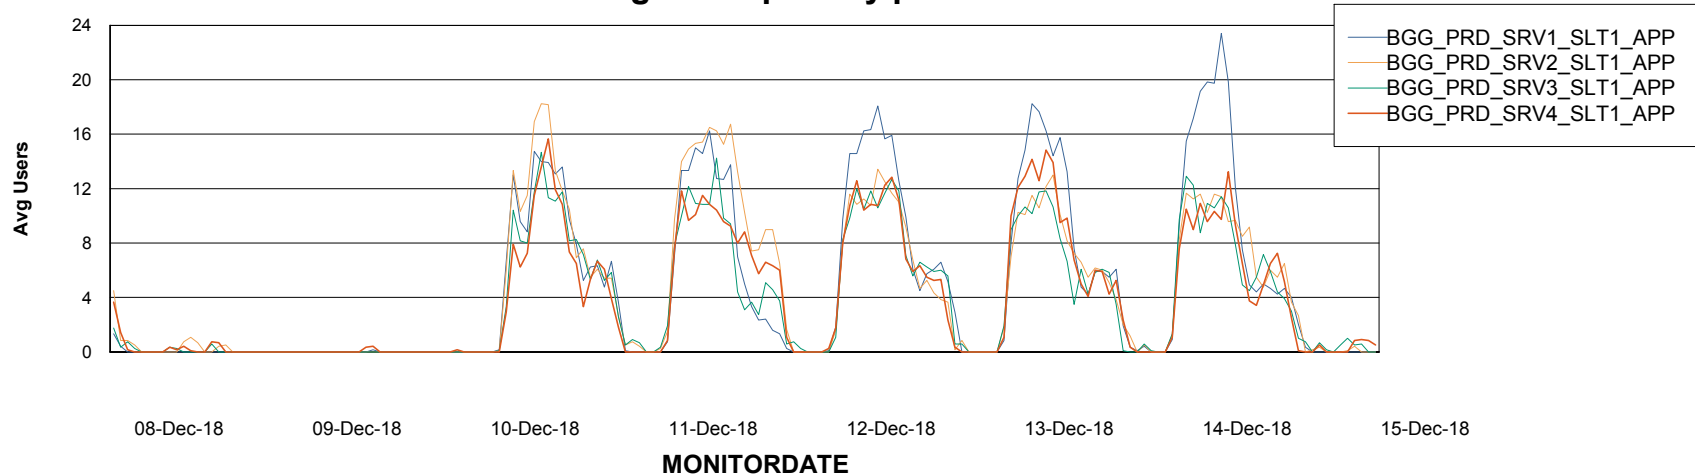

Avg users per day per ABS server