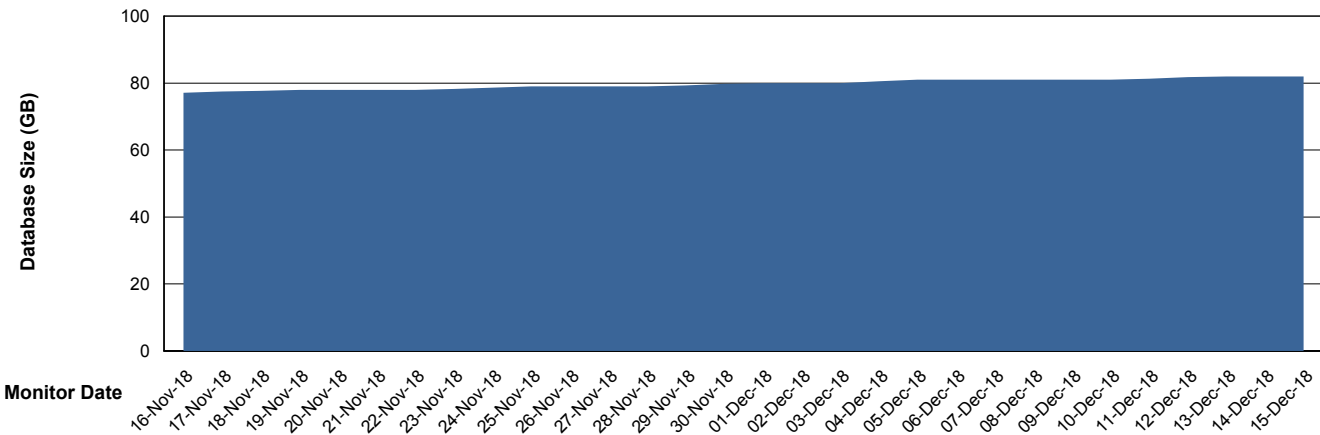

Customer BGG_Production
Database ID 58

DATABASE SIZE BGGDB_BI

Database growth over last month

DATABASE SIZE BGGDB_Production

Database growth over last month

Weekly SLA Customer Report

Customer BGG_Production
Database ID 58

Database Tablespace		BGGDB_BI			
Date	Tablespace Name	Filesize (Gb)	Usedsize (Gb)	Percentage free	
15-Dec-18	ABSDATA	18	14	22	
	INDX	20	15	25	
14-Dec-18	ABSDATA	18	14	22	
	INDX	20	15	25	
13-Dec-18	ABSDATA	18	14	22	
	INDX	20	15	25	
12-Dec-18	ABSDATA	18	14	22	
	INDX	17	15	12	
11-Dec-18	ABSDATA	18	14	22	
	INDX	17	15	12	
10-Dec-18	ABSDATA	18	14	22	
	INDX	17	15	12	
09-Dec-18	ABSDATA	18	14	22	
	INDX	17	15	12	