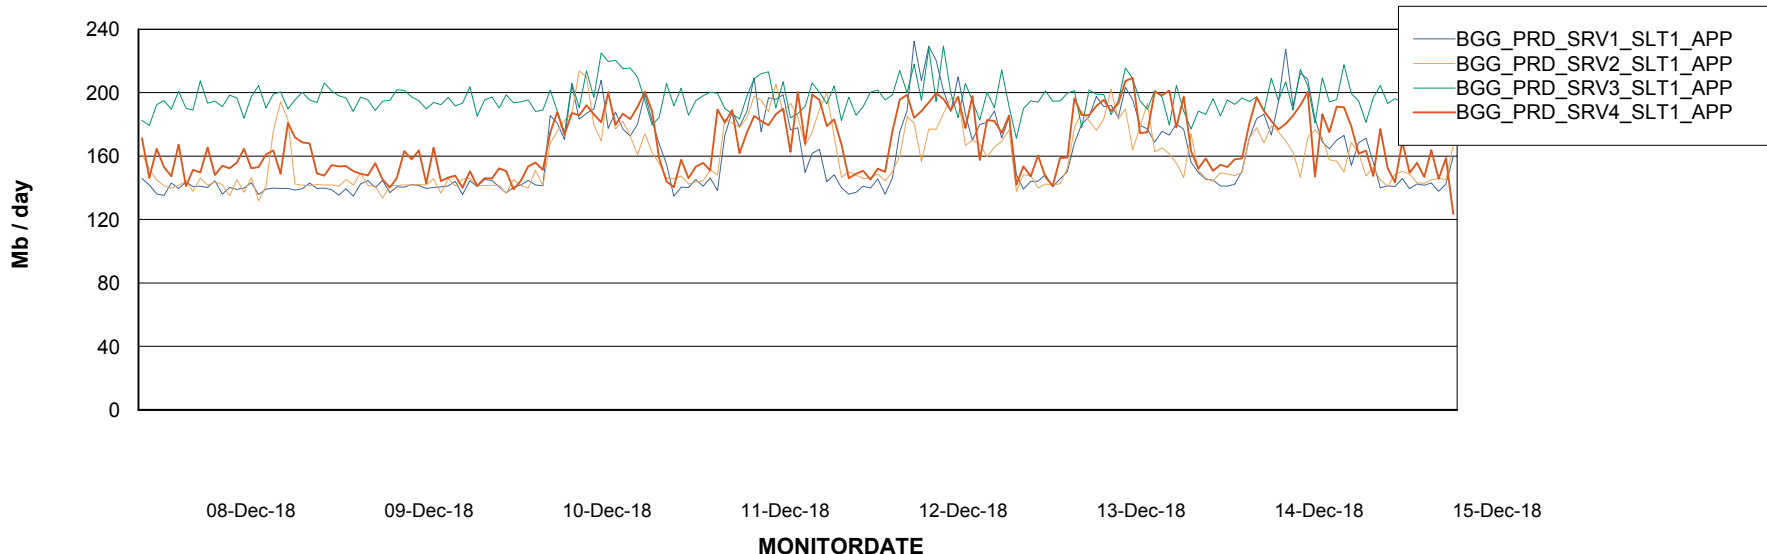

ABSSolute Application Server Services

Avg memory used per ABS Server Service