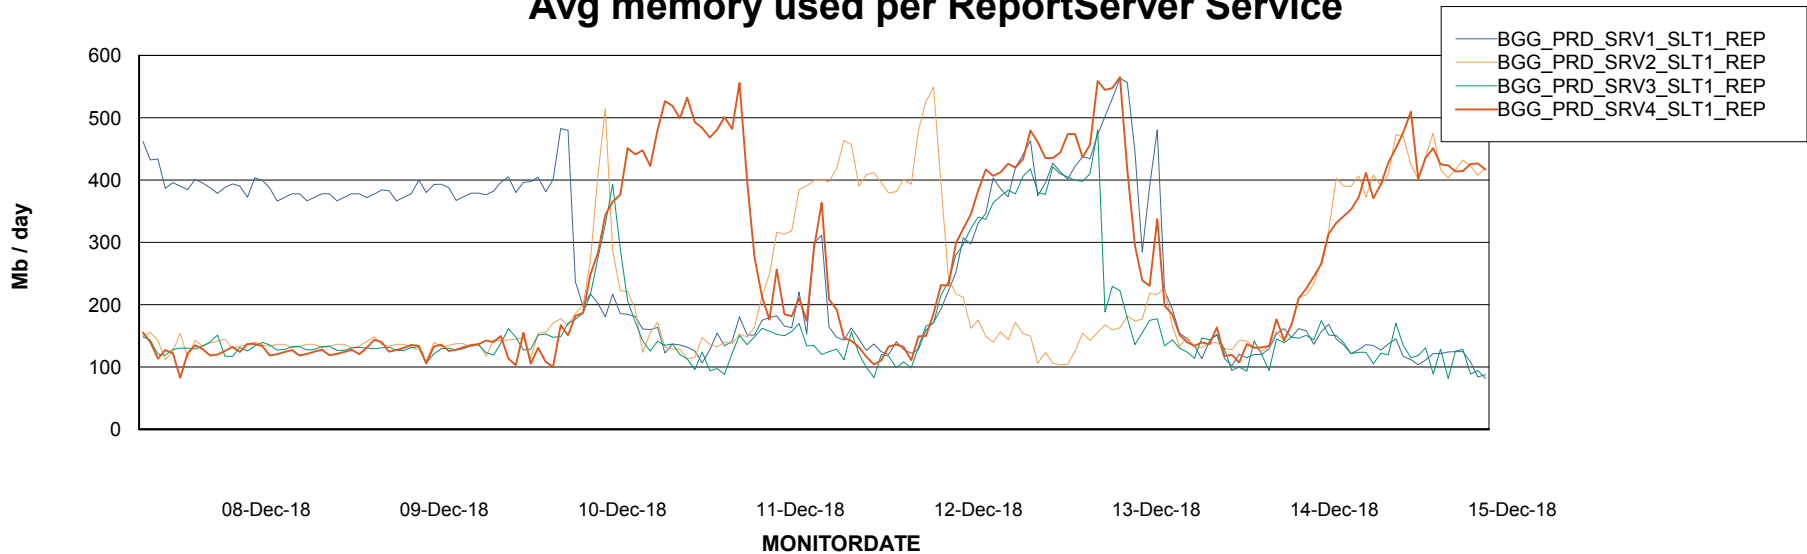

Avg memory used per ABS Server Service

Avg users per day per ABS server

Weekly SLA Customer Report

Customer BGG_Production
Database ID 58

ABSSolute Application ReportServer Services

Avg memory used per ReportServer Service