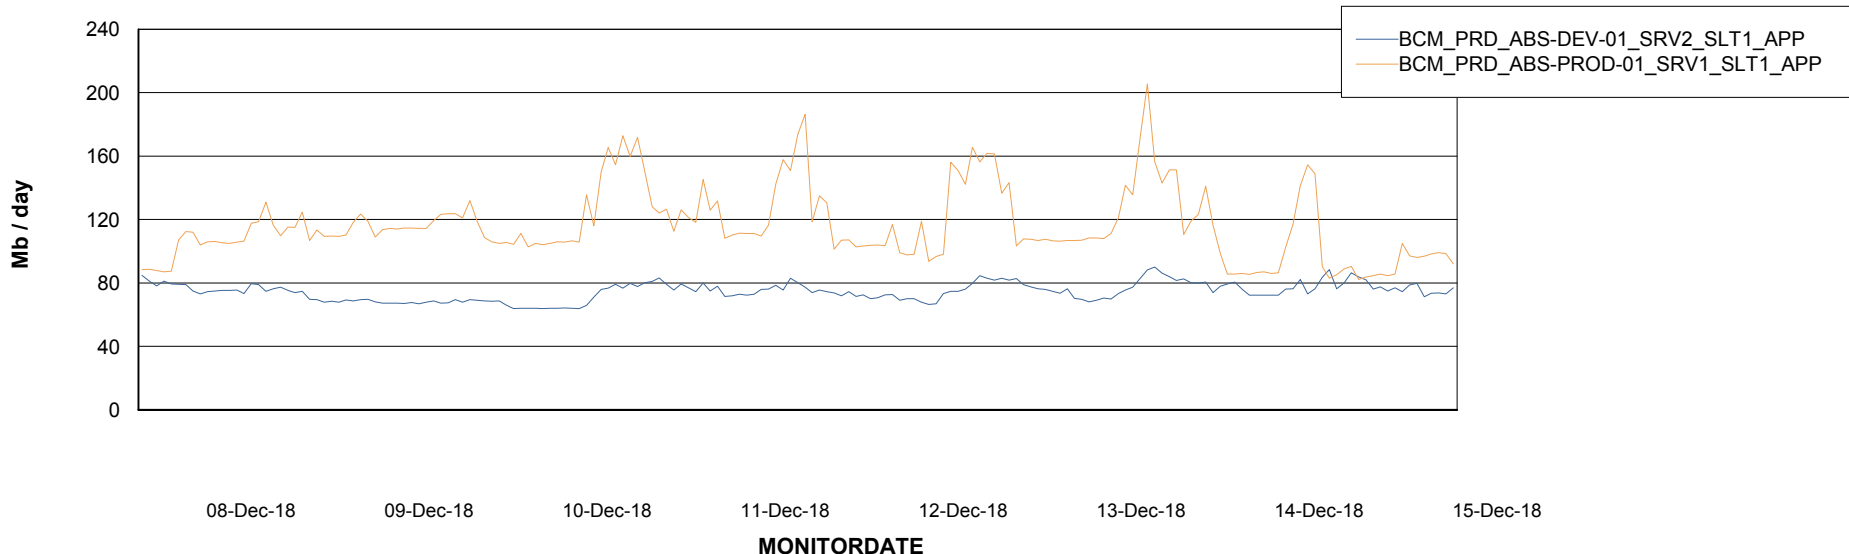

ABSSolute Application Server Services

Avg memory used per ABS Server Service