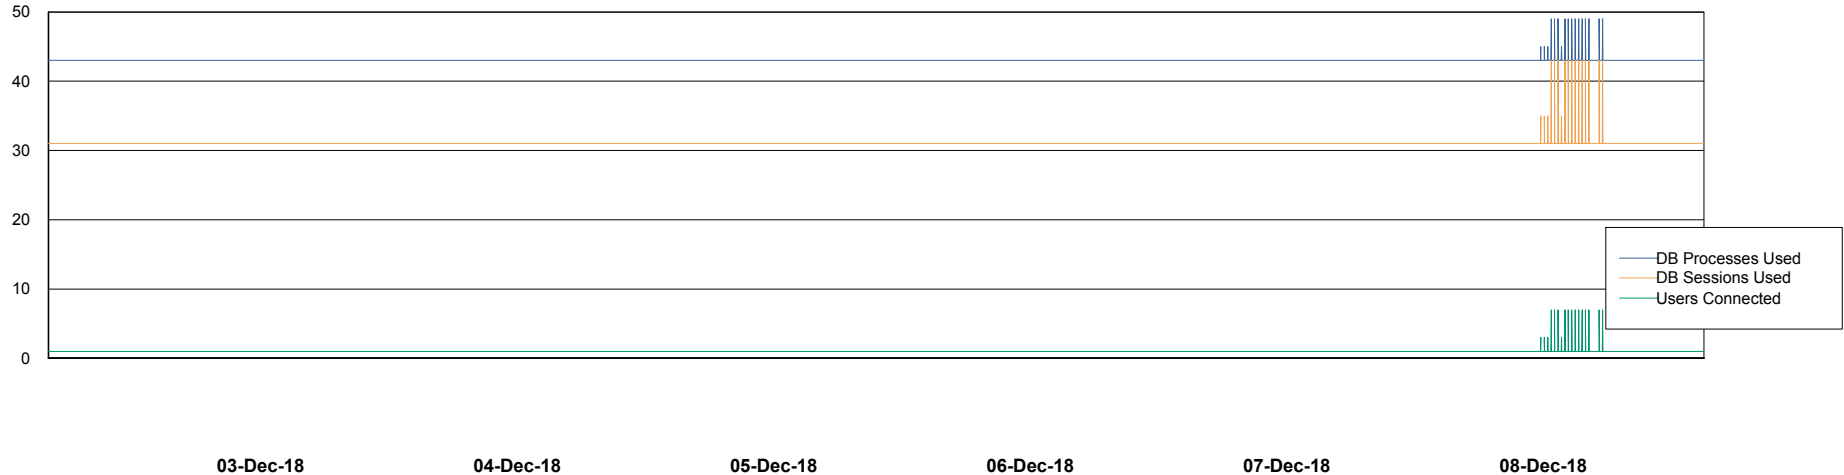

Database Performance WBLDB_Standby

DB Processes Max 500
DB Sessions Max 772