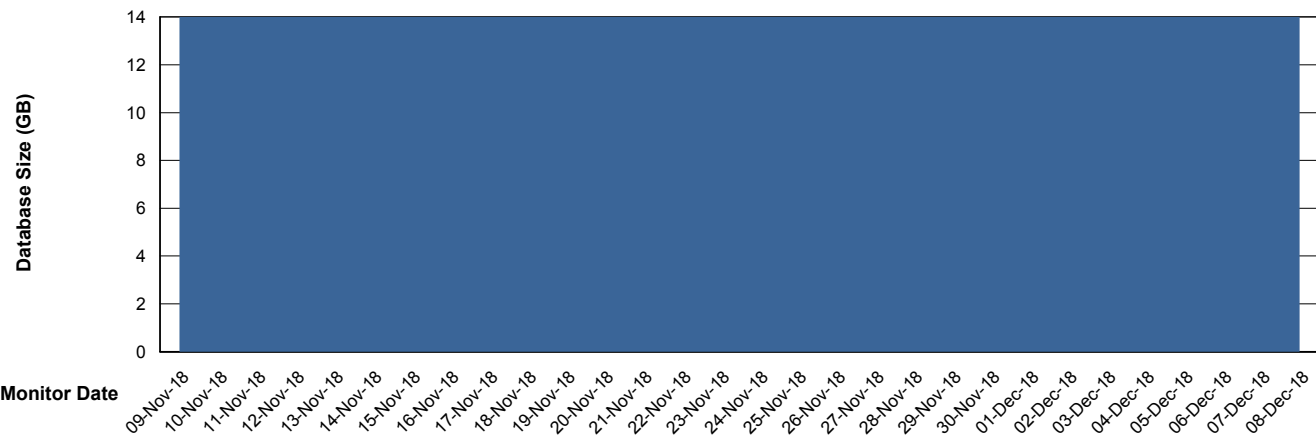

DATABASE SIZE WBLDB_Production

Database growth over last month

Database Tablespace WBLDB_Production

Date	Tablespace Name	Filesize (Gb)	Usedsize (Gb)	Percentage free
08-Dec-18	ABSDATA	6	5	17
	INDX	9	7	22
07-Dec-18	ABSDATA	6	5	17
	INDX	9	7	22
06-Dec-18	ABSDATA	6	5	17
	INDX	9	7	22
05-Dec-18	ABSDATA	6	5	17
	INDX	9	7	22
04-Dec-18	ABSDATA	6	5	17
	INDX	9	7	22
03-Dec-18	ABSDATA	6	5	17
	INDX	9	7	22
02-Dec-18	ABSDATA	6	5	17
	INDX	9	7	22