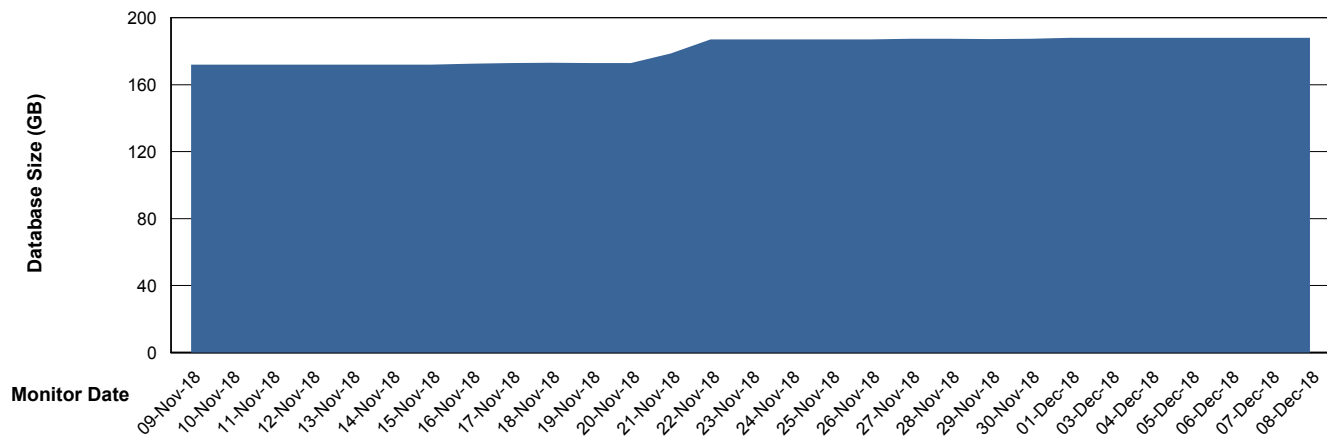

Weekly SLA Customer Report

Customer VOS_Production
Database ID 68

DATABASE SIZE VOSBIDB_Production

Database growth over last month

DATABASE SIZE VOSDB_Production

Database growth over last month

Weekly SLA Customer Report

Customer VOS_Production
Database ID 68

Database Tablespace VOSBIDB_Production

Date	Tablespace Name	Filesize (Gb)	Usedsize (Gb)	Percentage free
08-Dec-18	ABSDATA	36	30	17
	INDX	50	43	14
07-Dec-18	ABSDATA	36	30	17
	INDX	50	43	14
06-Dec-18	ABSDATA	36	30	17
	INDX	50	43	14
05-Dec-18	ABSDATA	36	30	17
	INDX	50	43	14
04-Dec-18	ABSDATA	36	30	17
	INDX	50	43	14
03-Dec-18	ABSDATA	36	30	17
	INDX	50	43	14
02-Dec-18	ABSDATA	36	30	17
	INDX	50	43	14