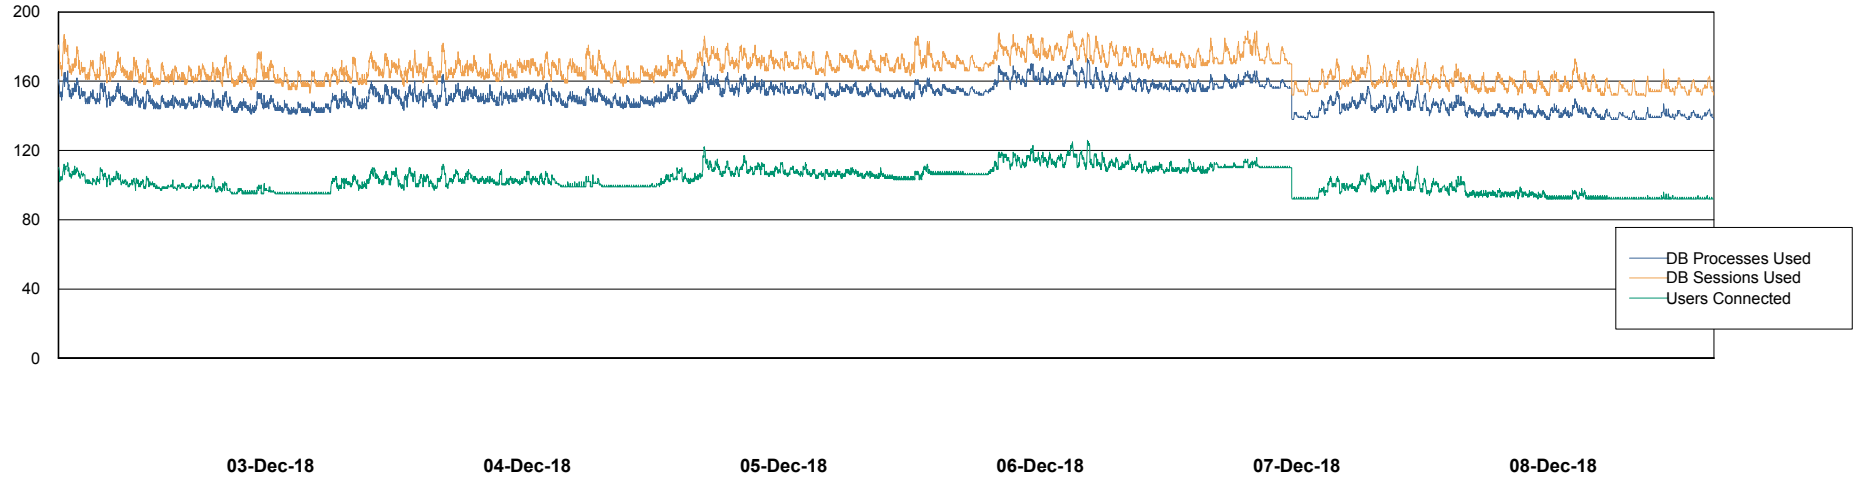

Database Performance VOSDB_Production

DB Processes Max 300
DB Sessions Max 472