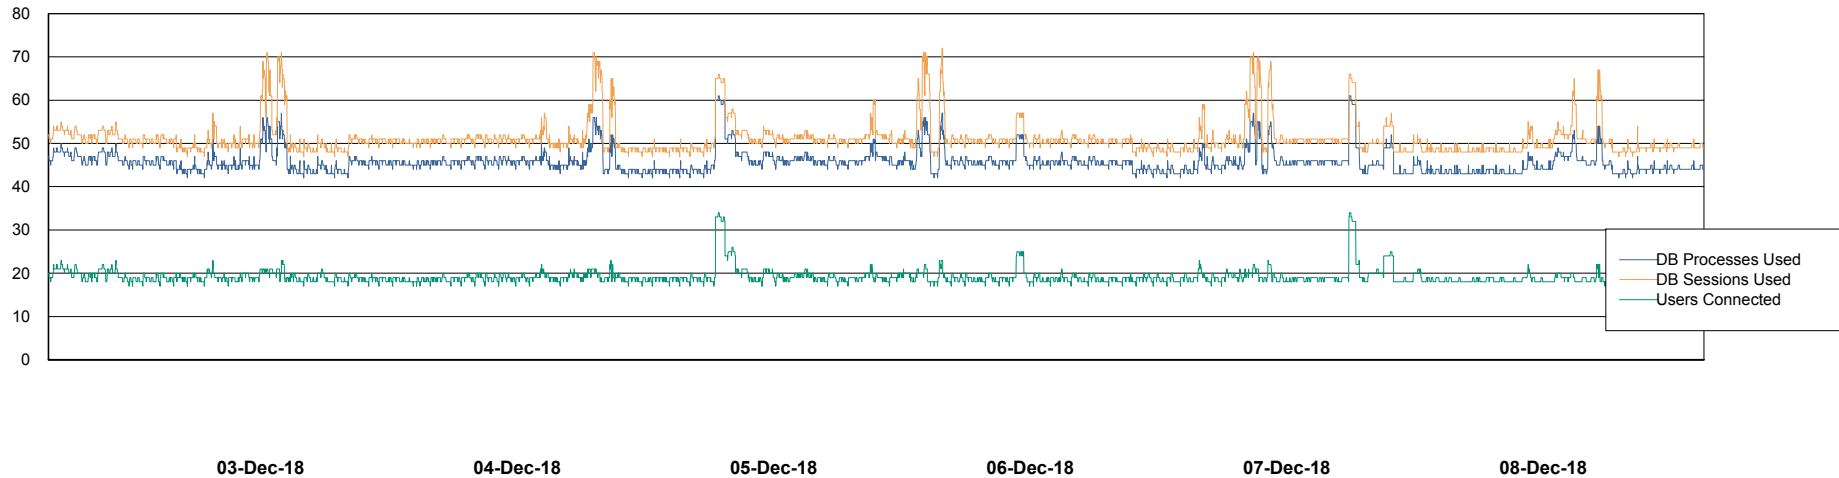

Harddisk Usage VOS_ABSWEB2

	Free disk space on / (%)	Total disk space on / (Gb)	Used disk space on / (Gb)	Total disk space on /home (Gb)	Used disk space on /home (Gb)	Free disk space on /opt (%)	Total disk space on /opt (Gb)	Used disk space on /opt (Gb)	Total disk space on /tmp (Gb)	Used disk space on /tmp (Gb)
08-Dec-18	87	50	7	50	7	87	50	7	50	7
07-Dec-18	87	50	7	50	7	87	50	7	50	7
06-Dec-18	87	50	7	50	7	87	50	7	50	7
05-Dec-18	87	50	7	50	7	87	50	7	50	7
04-Dec-18	87	50	6	50	6	87	50	6	50	6
03-Dec-18	87	50	6	50	6	87	50	6	50	6
02-Dec-18	87	50	6	50	6	87	50	6	50	6

Weekly SLA Customer Report

Customer VOS_Production
Database ID 68

Database Performance VOSBIDB_Production

DB Processes Max 500
DB Sessions Max 772

Weekly SLA Customer Report

Customer VOS_Production
Database ID 68