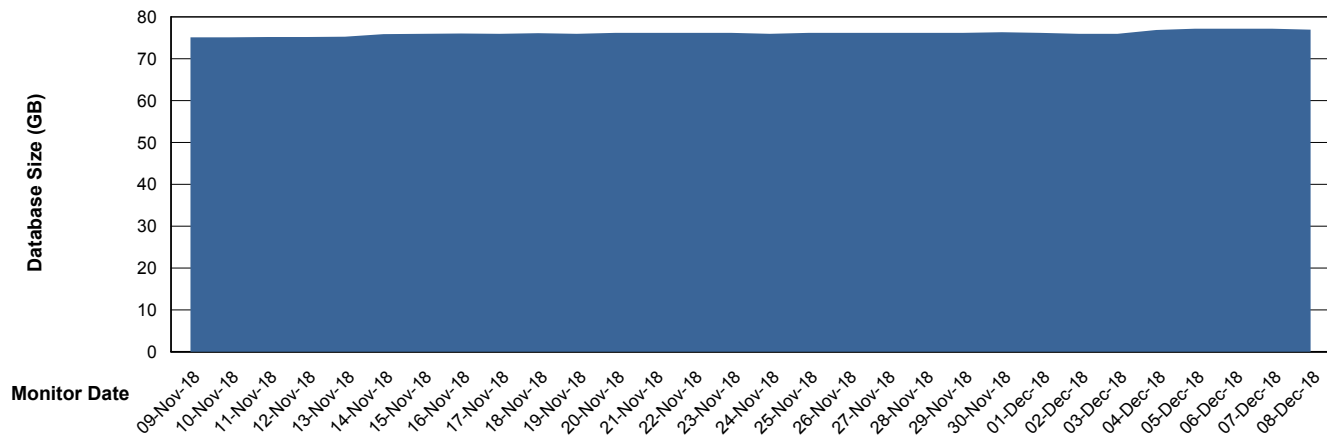

Database Performance VOSDB_Production

DB Processes Max 300
DB Sessions Max 472

Weekly SLA Customer Report

Customer VOS_Production
Database ID 68

Database Performance VOSDB_Standby

DB Processes Max 300
DB Sessions Max 472

Weekly SLA Customer Report

Customer VOS_Production
Database ID 68

DATABASE SIZE VOSBIDB_Production

Database growth over last month

DATABASE SIZE VOSDB_Production

Database growth over last month

Weekly SLA Customer Report