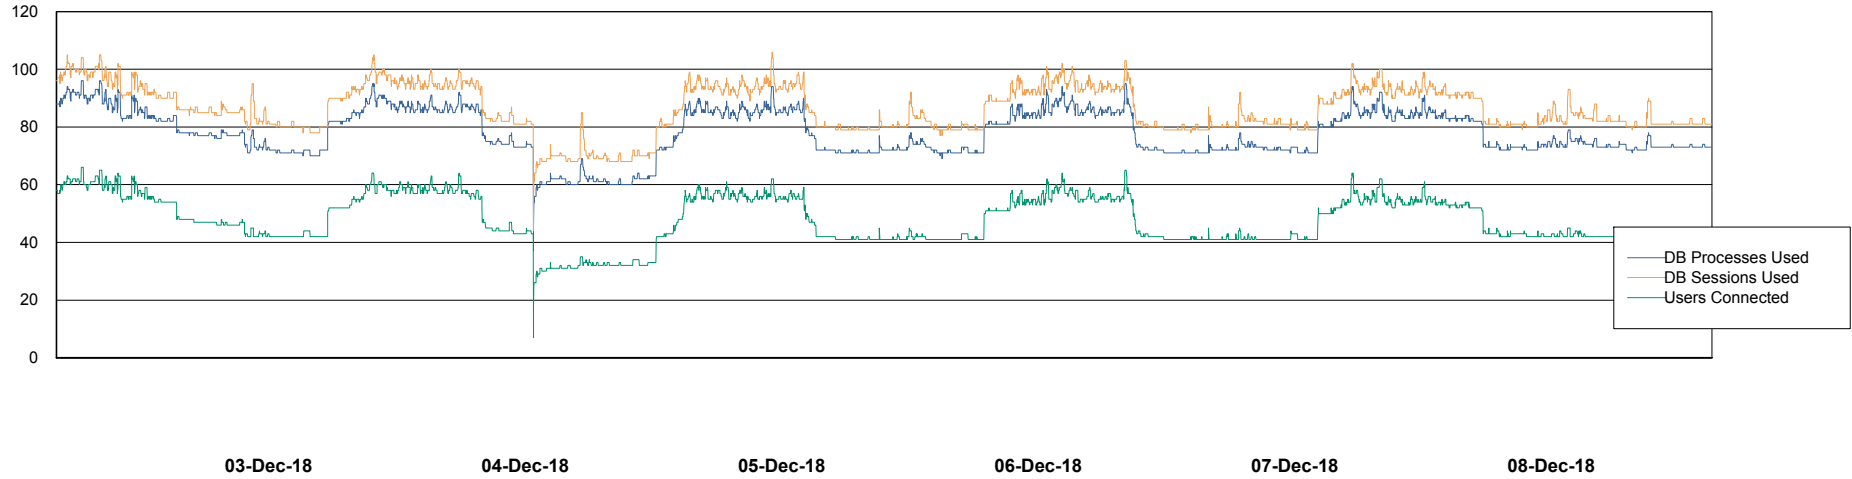

Harddisk Usage VEN_PRD_ORACLE2

	Free disk space on c: (%)	Total disk space on c: (Gb)	Free disk space on d: (%)	Total disk space on d: (Gb)	Free disk space on e: (%)	Total disk space on e: (Gb)
08-Dec-18	38	400	41	400	34	400
07-Dec-18	38	400	41	400	35	400
06-Dec-18	38	0	41	0	35	0
05-Dec-18	38	0	41	0	35	0
04-Dec-18	38	0	41	0	35	0
03-Dec-18	38	0	41	0	36	0
02-Dec-18	38	0	41	0	36	0

Weekly SLA Customer Report

Customer VEN_Production
Database ID 35

Database Performance VENDB_Production

DB Processes Max 500
DB Sessions Max 772

Weekly SLA Customer Report

Customer VEN_Production
Database ID 35