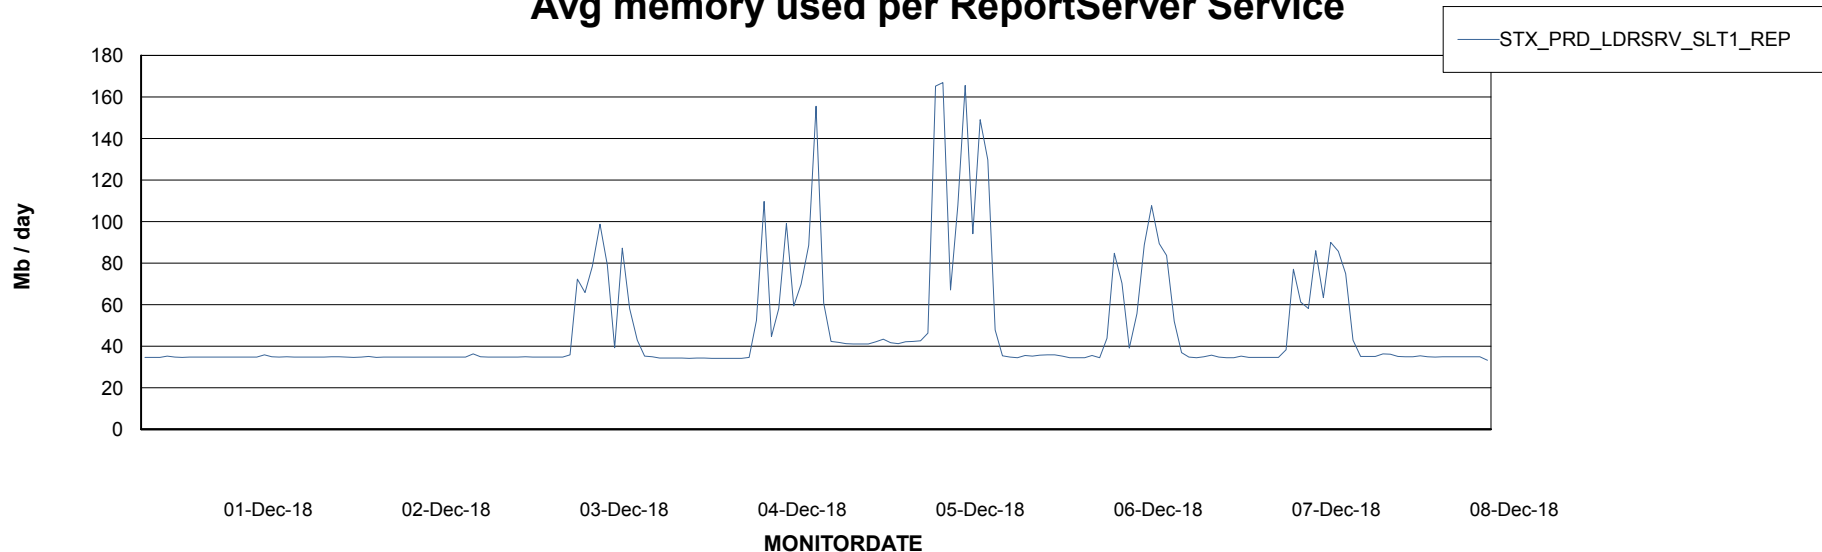

ABSSolute Application ReportServer Services

Avg memory used per ReportServer Service