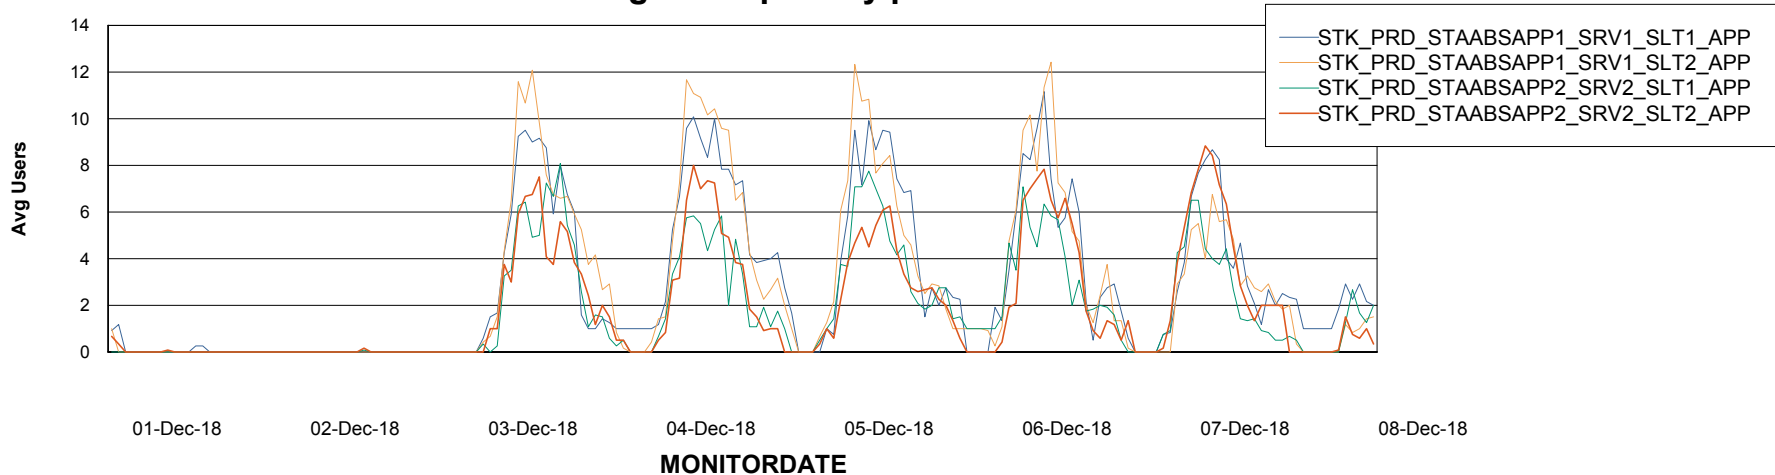

Database Tablespace STKDB_ABS1 Production Database

Date	Tablespace Name	Filesize (Gb)	Usedsize (Gb)	Percentage free
08-Dec-18	ABSDATA	179	136	24
	INDX	148	124	16
07-Dec-18	ABSDATA	179	136	24
	INDX	148	124	16
06-Dec-18	ABSDATA	179	136	24
	INDX	148	124	16
05-Dec-18	ABSDATA	179	136	24
	INDX	148	124	16
04-Dec-18	ABSDATA	179	136	24
	INDX	148	124	16
03-Dec-18	ABSDATA	179	136	24
	INDX	148	124	16
02-Dec-18	ABSDATA	179	136	24
	INDX	148	124	16

Weekly SLA Customer Report

Customer STK_Production
Database ID 82

ABSSolute Application Server Services

Avg memory used per ABS Server Service

Avg users per day per ABS server

Weekly SLA Customer Report

Customer STK_Production
Database ID 82