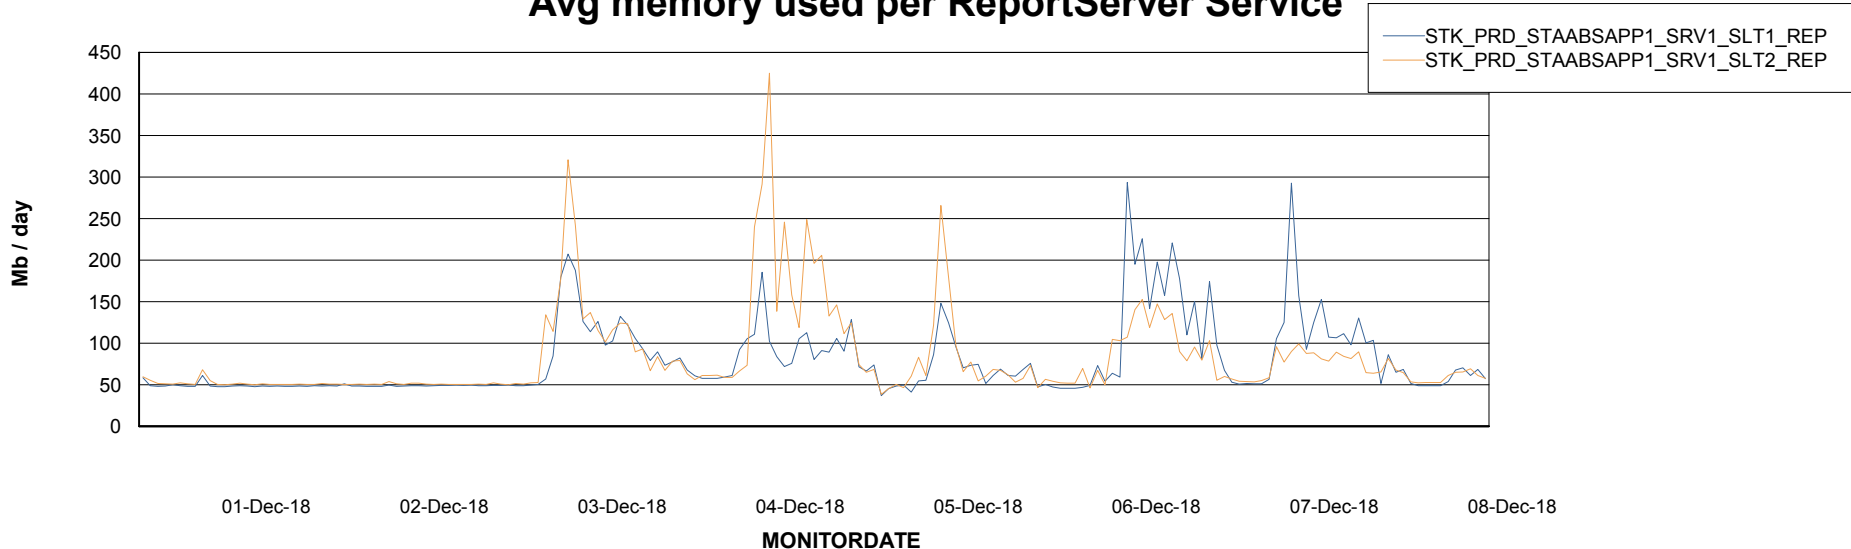

ABSSolute Application ReportServer Services

Avg memory used per ReportServer Service