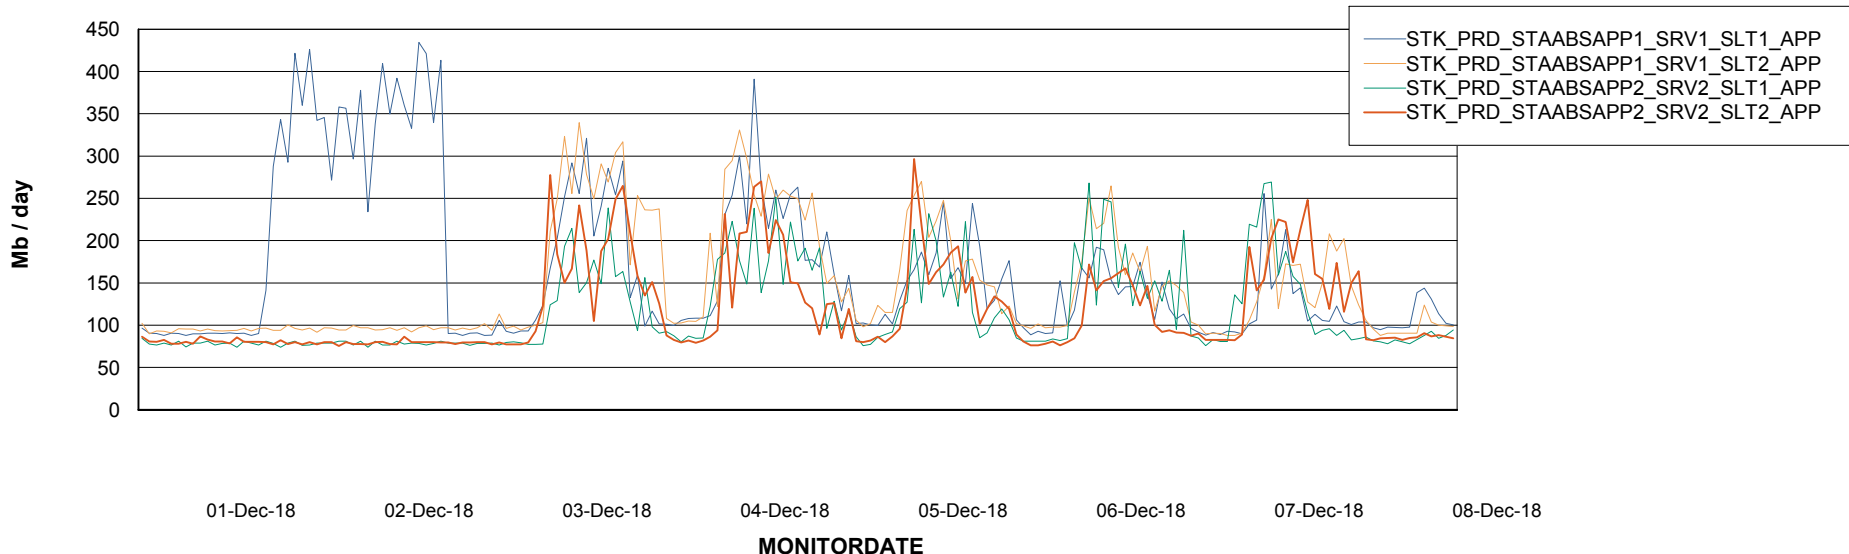

ABSSolute Application Server Services

Avg memory used per ABS Server Service