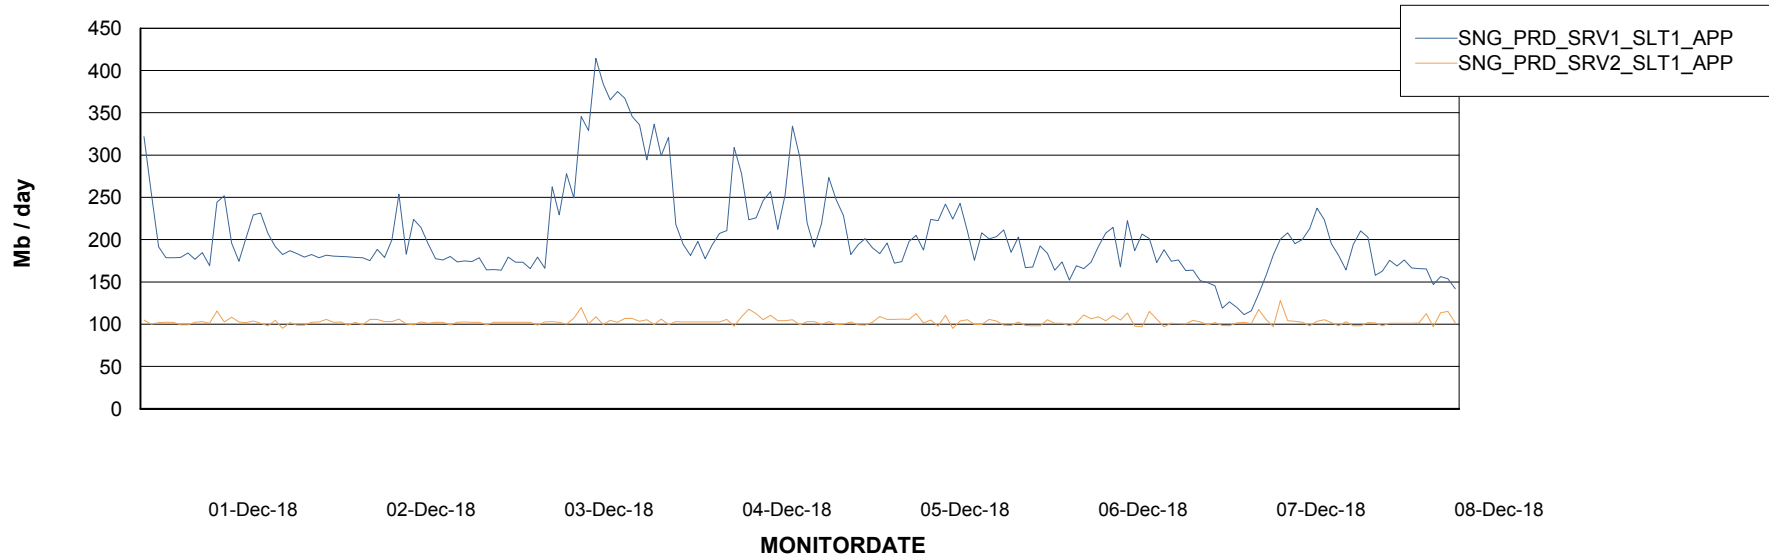

ABSSolute Application Server Services

Avg memory used per ABS Server Service