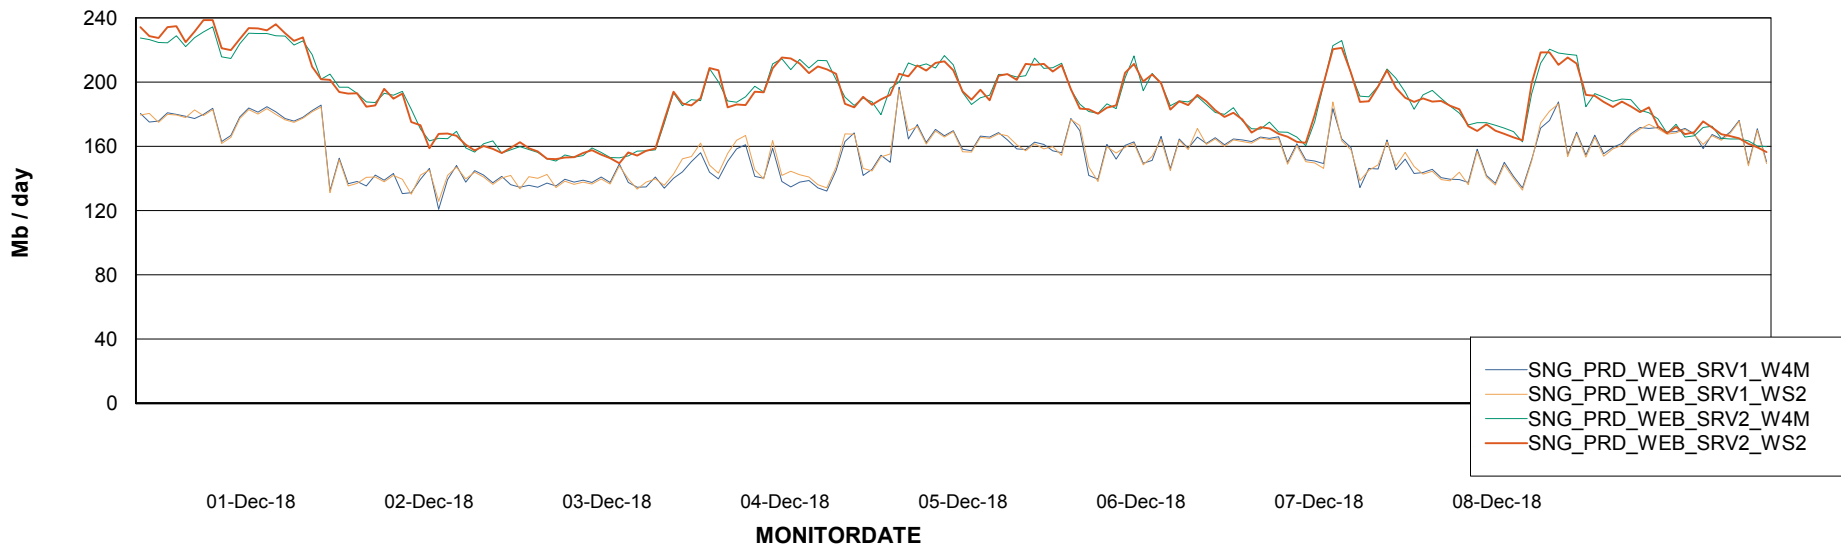

ABSSolute Web Component Services

Avg memory used per ABS Web component