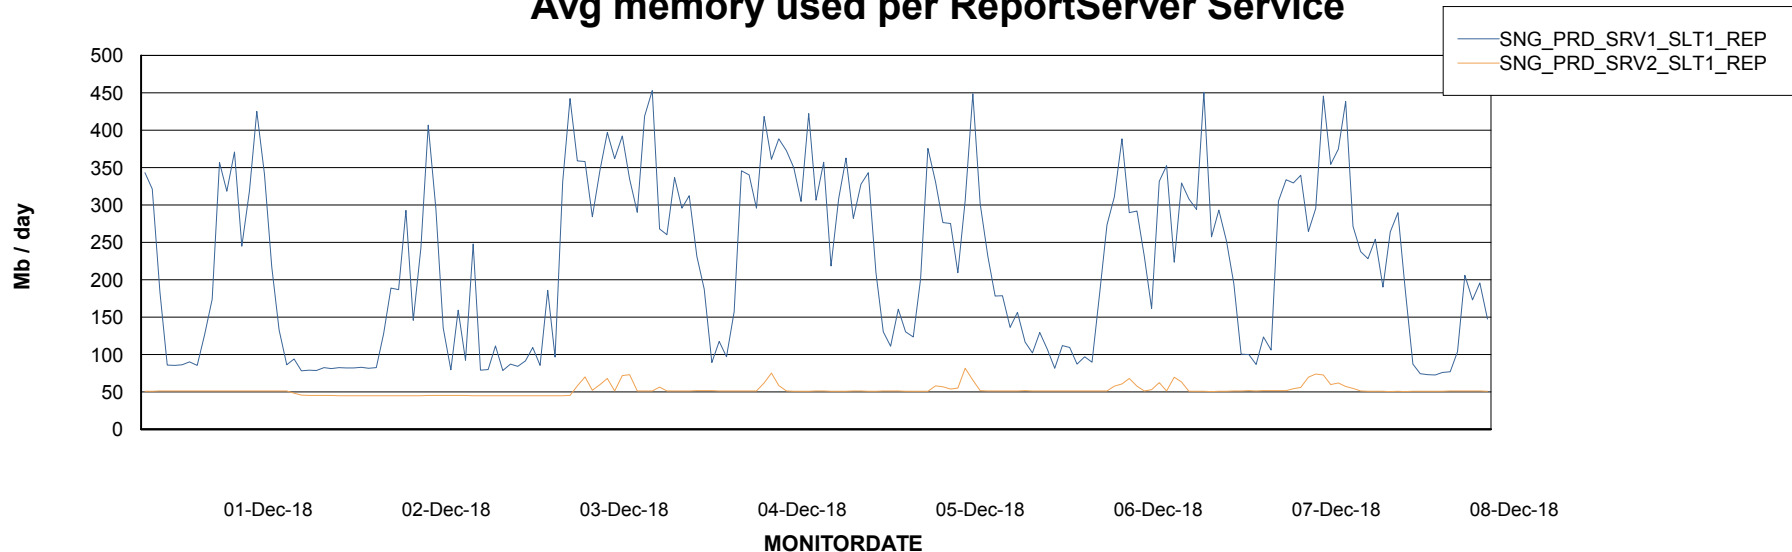

ABSSolute Application ReportServer Services

Avg memory used per ReportServer Service