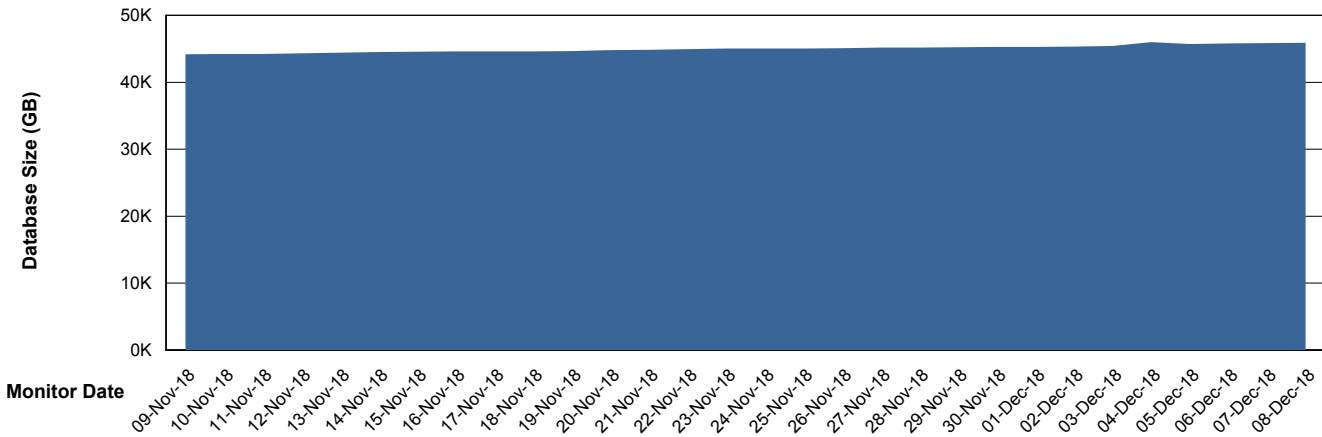

Weekly SLA Customer Report

Customer RSS Production
Database ID 52

Database Performance RSSDB_Production

Weekly SLA Customer Report

Customer RSS Production
Database ID 52

Database Performance RSSDB_Standby

Weekly SLA Customer Report

Customer RSS Production
 Database ID 52

DATABASE SIZE RSSDB_Production

Database growth over last month

Database Tablespace RSSDB_Production

Date	Tablespace Name	Filesize (Gb)	Usedsize (Gb)	Percentage free
08-Dec-18	ABSDATA	24,000	19,085	20
	INDX	30,000	25,472	15
07-Dec-18	ABSDATA	24,000	19,085	20
	INDX	30,000	25,472	15
06-Dec-18	ABSDATA	24,000	19,068	21
	INDX	30,000	25,397	15
05-Dec-18	ABSDATA	24,000	19,058	21
	INDX	30,000	25,388	15
04-Dec-18	ABSDATA	24,000	18,986	21
	INDX	30,000	25,282	16
03-Dec-18	ABSDATA	24,000	18,881	21
	INDX	30,000	25,228	16
02-Dec-18	ABSDATA	24,000	18,855	21
	INDX	30,000	25,174	16