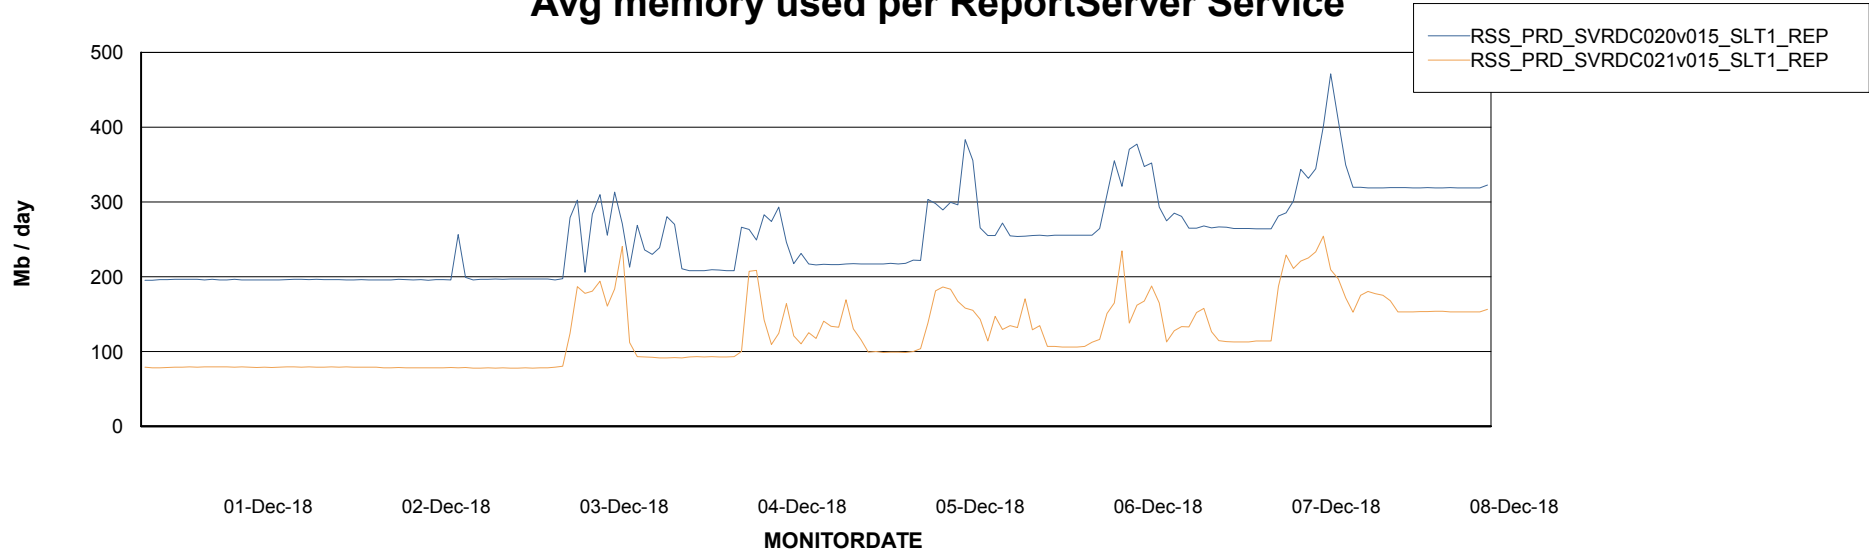

ABSSolute Application ReportServer Services

Avg memory used per ReportServer Service