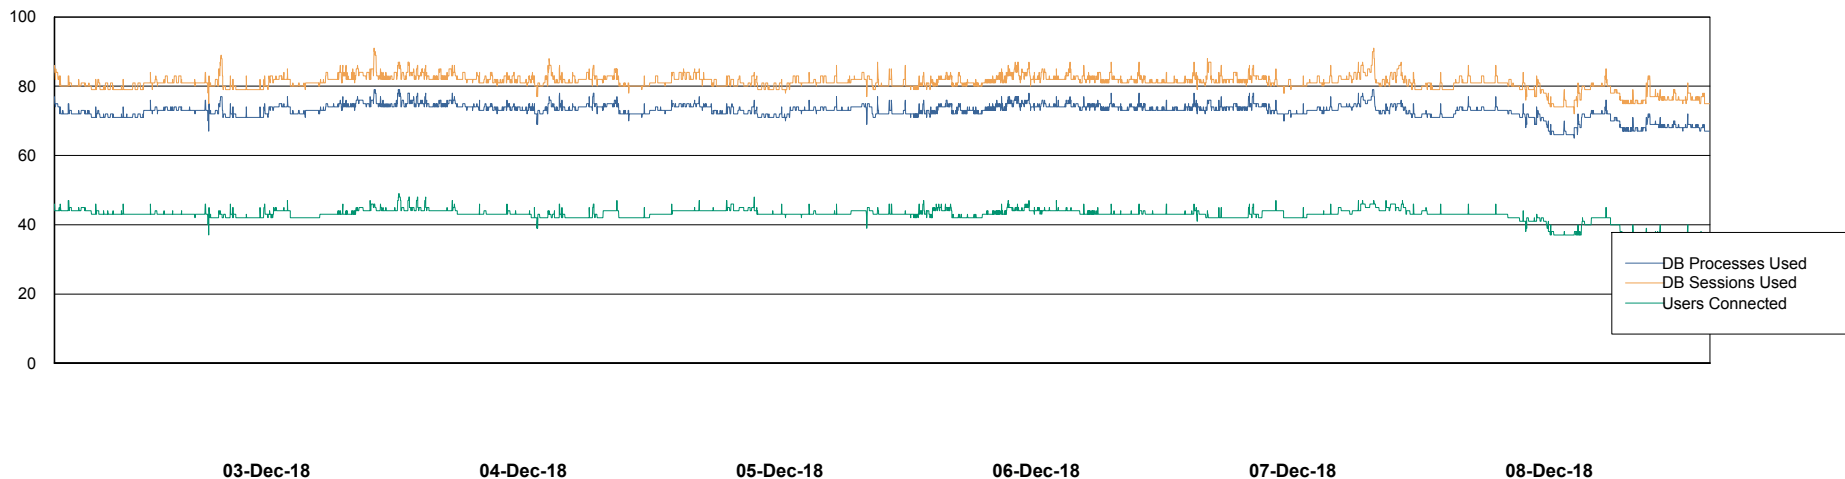

Database Performance RSSDB_Production