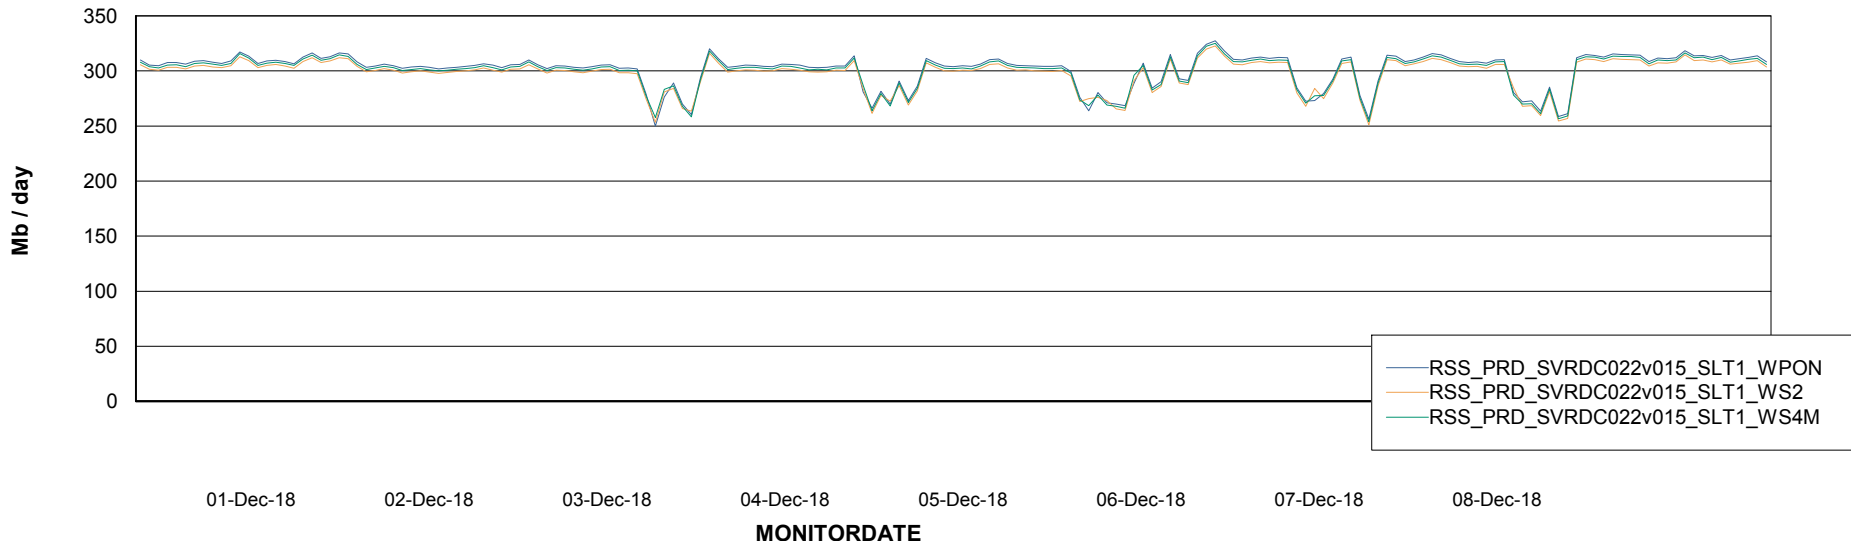

ABSSolute Application ReportServer Services

Avg memory used per ReportServer Service

Weekly SLA Customer Report

Customer RSS Production
Database ID 52

ABSSolute Web Component Services

Avg memory used per ABS Web component