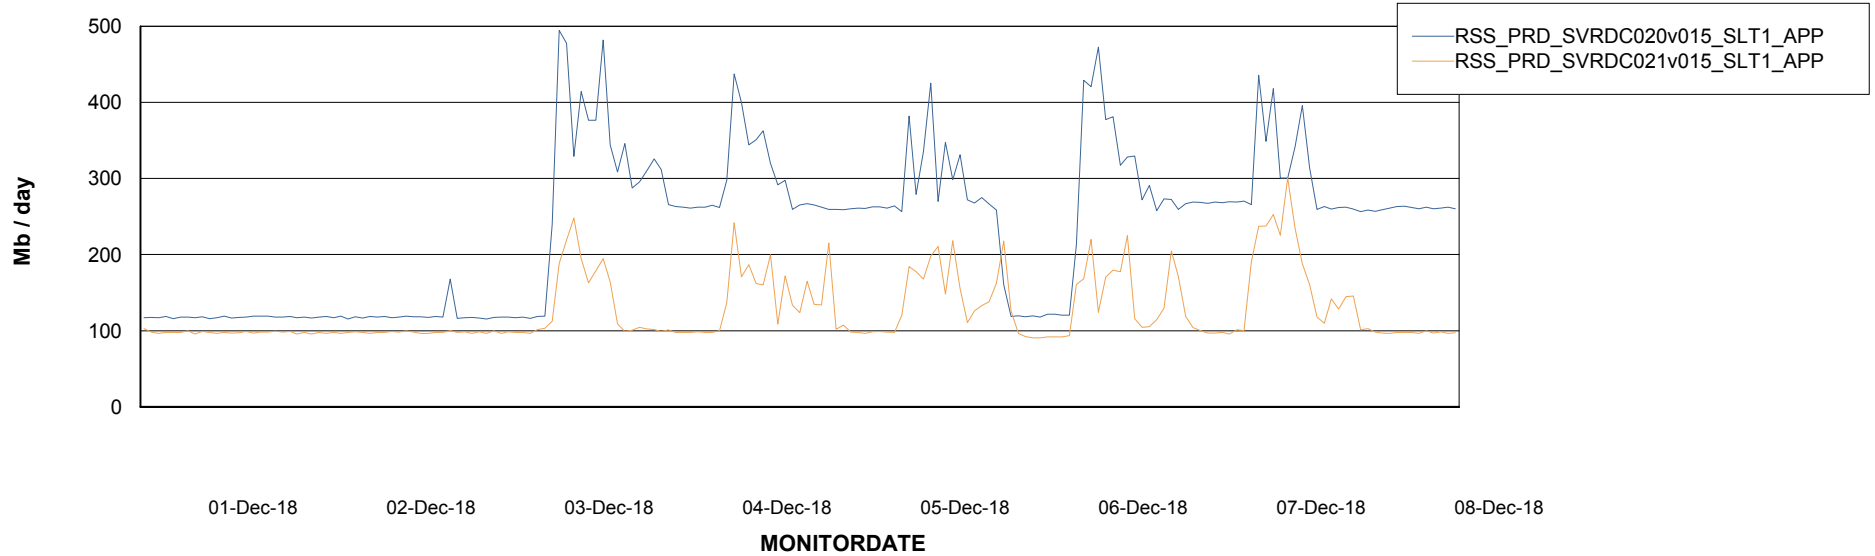

Customer RSS Production
 Database ID 52

DATABASE SIZE RSSDB_Production

Database growth over last month

Database Tablespace RSSDB_Production

Date	Tablespace Name	Filesize (Gb)	Usedsize (Gb)	Percentage free
08-Dec-18	ABSDATA	24,000	19,085	20
	INDX	30,000	25,472	15
07-Dec-18	ABSDATA	24,000	19,085	20
	INDX	30,000	25,472	15
06-Dec-18	ABSDATA	24,000	19,068	21
	INDX	30,000	25,397	15
05-Dec-18	ABSDATA	24,000	19,058	21
	INDX	30,000	25,388	15
04-Dec-18	ABSDATA	24,000	18,986	21
	INDX	30,000	25,282	16
03-Dec-18	ABSDATA	24,000	18,881	21
	INDX	30,000	25,228	16
02-Dec-18	ABSDATA	24,000	18,855	21
	INDX	30,000	25,174	16

Weekly SLA Customer Report

Customer RSS Production
Database ID 52

ABSolute Application Server Services

Avg memory used per ABS Server Service

Avg users per day per ABS server

Weekly SLA Customer Report

Customer RSS Production
Database ID 52