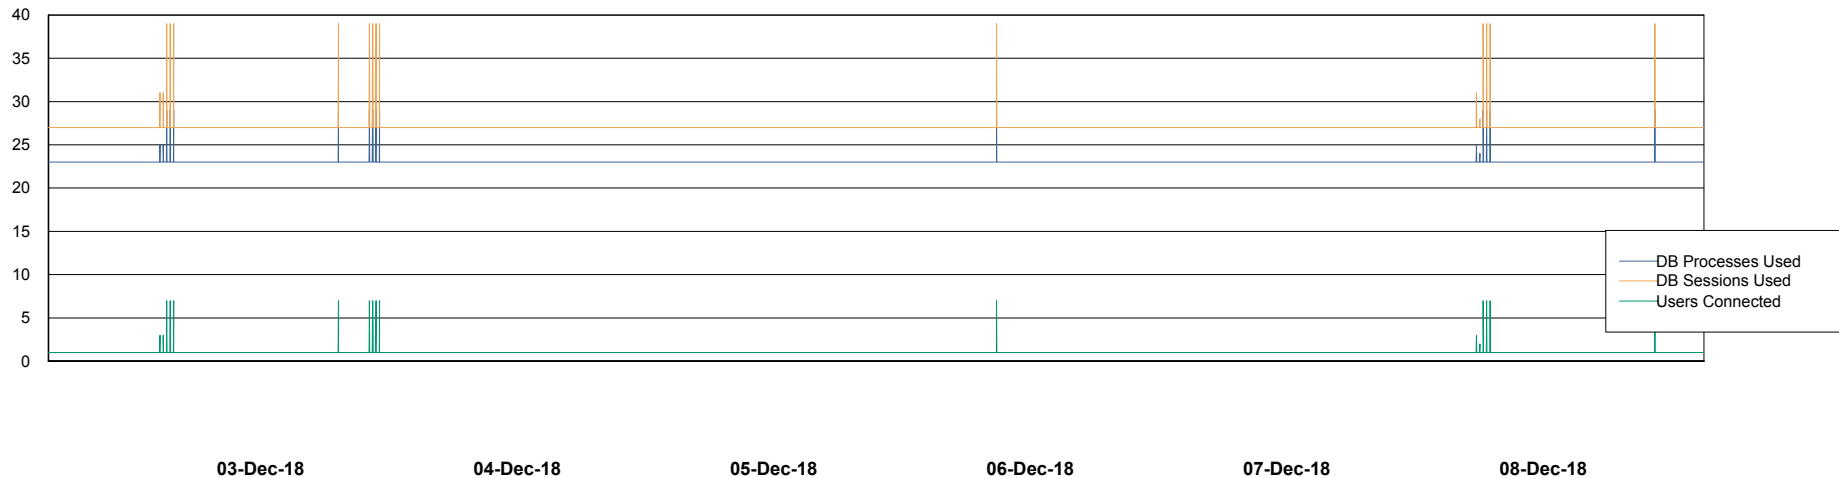

Weekly SLA Customer Report

Customer RSS Production
Database ID 52

Database Performance RSSDB_Production

Weekly SLA Customer Report

Customer RSS Production
Database ID 52

Database Performance RSSDB_Standby

Weekly SLA Customer Report