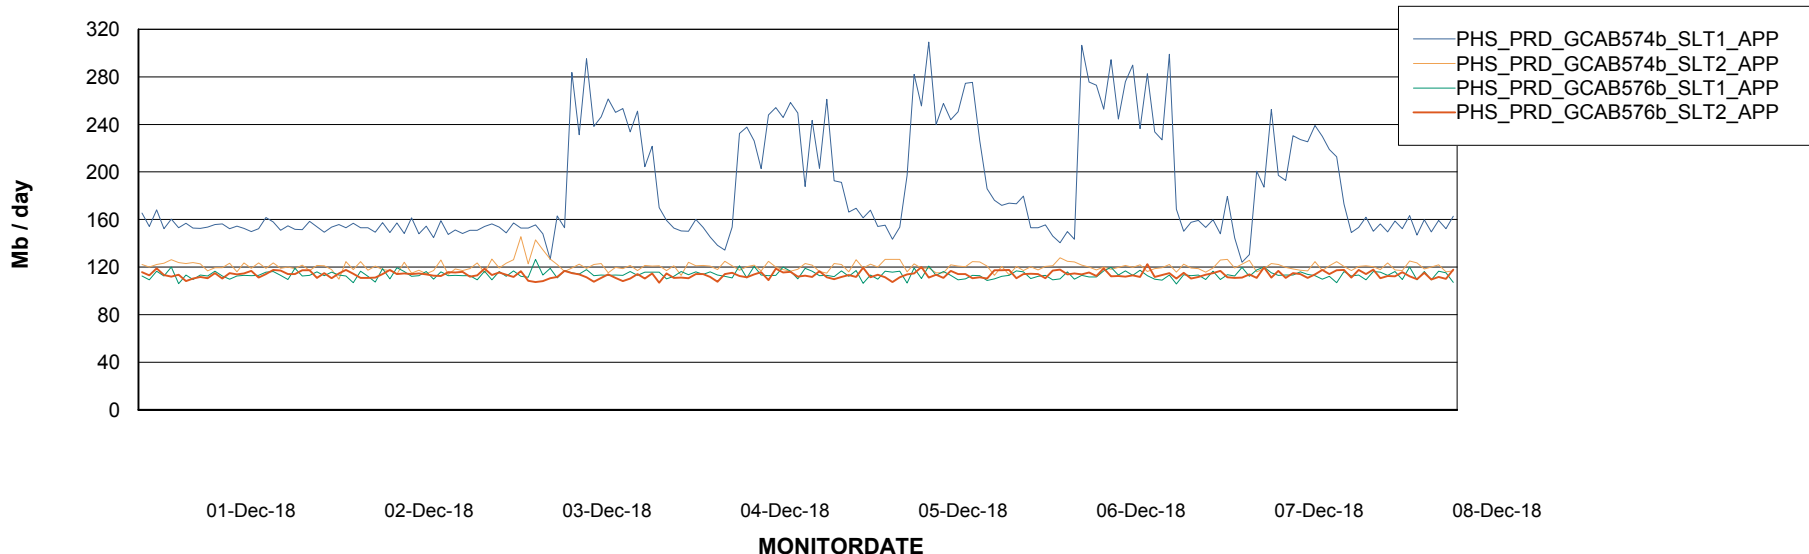

ABSSolute Application Server Services

Avg memory used per ABS Server Service