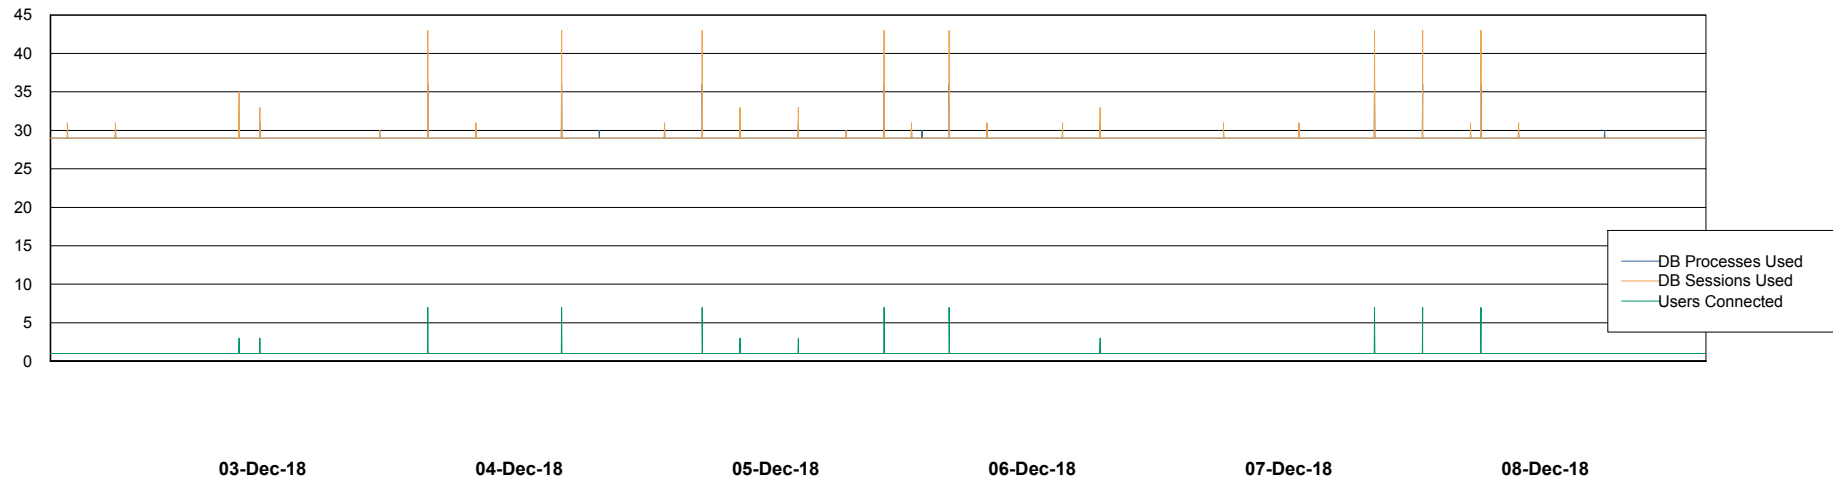

Database Performance PHSDB_Standby

DB Processes Max 500
DB Sessions Max 772