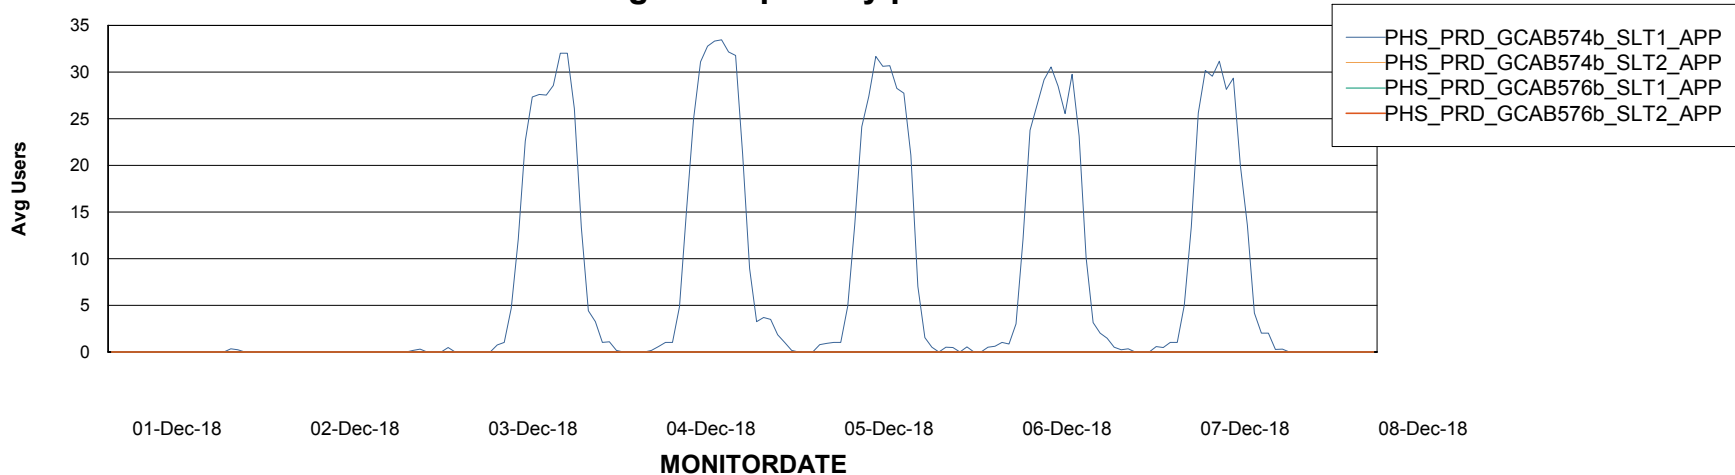

Avg users per day per ABS server