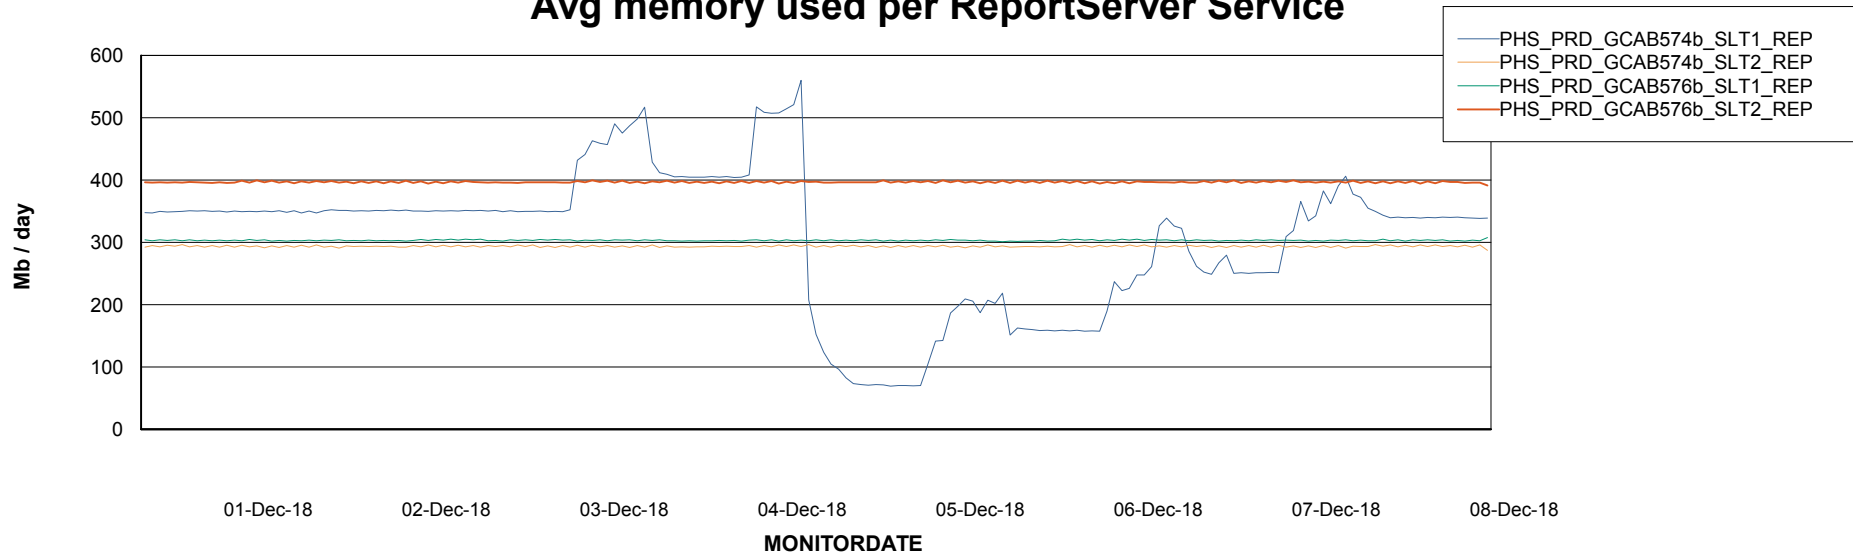

Avg memory used per ABS Server Service

Avg users per day per ABS server

Weekly SLA Customer Report

Customer PHS_Production
Database ID 47

ABSSolute Application ReportServer Services

Avg memory used per ReportServer Service