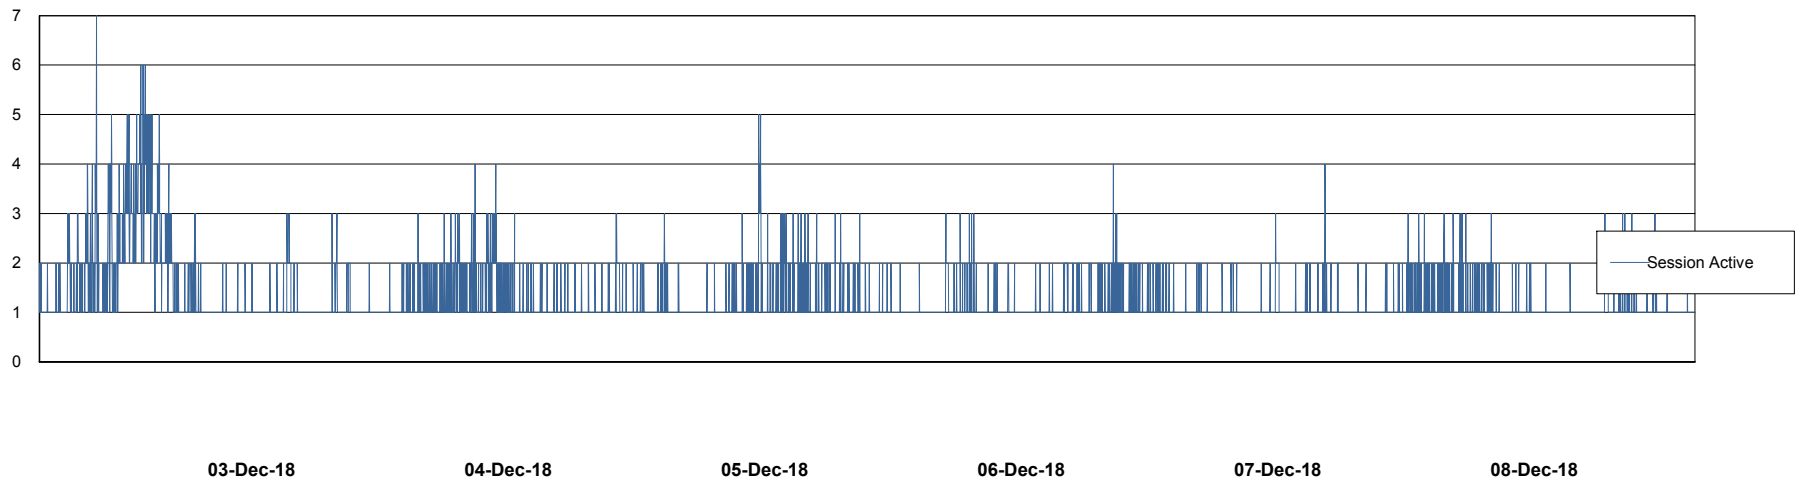

Database Performance PCODB_Production

DB Processes Max 350
DB Sessions Max 560