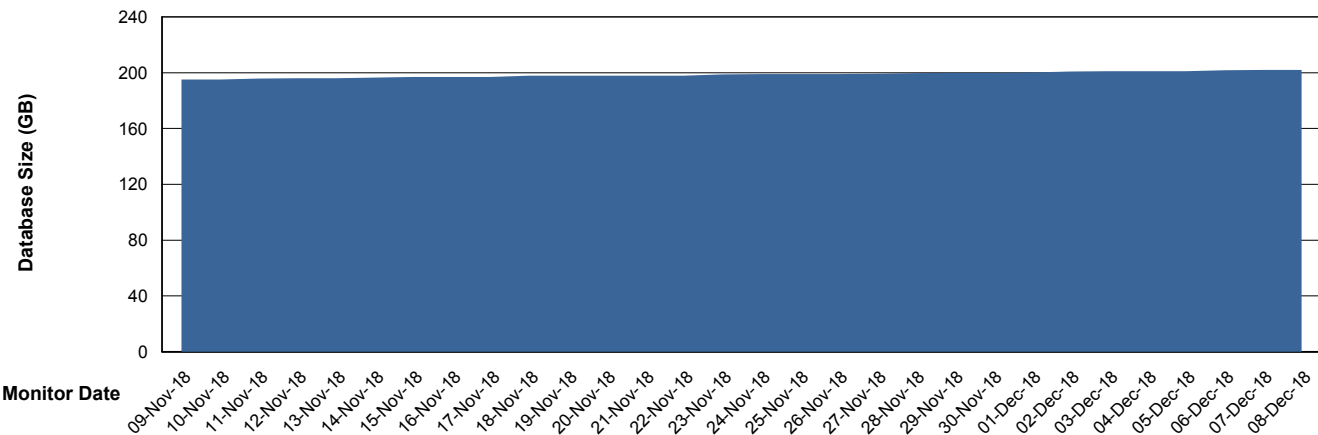

DATABASE SIZE PCODB_Production

Database growth over last month

Database Tablespace PCODB_Production

Date	Tablespace Name	Filesize (Gb)	Usedsize (Gb)	Percentage free
08-Dec-18	ABSDATA	150	81	46
	INDX	200	110	45
07-Dec-18	ABSDATA	150	81	46
	INDX	200	110	45
06-Dec-18	ABSDATA	150	81	46
	INDX	200	110	45
05-Dec-18	ABSDATA	150	81	46
	INDX	200	110	45
04-Dec-18	ABSDATA	150	81	46
	INDX	200	110	45
03-Dec-18	ABSDATA	150	81	46
	INDX	200	109	46
02-Dec-18	ABSDATA	150	81	46
	INDX	200	109	46