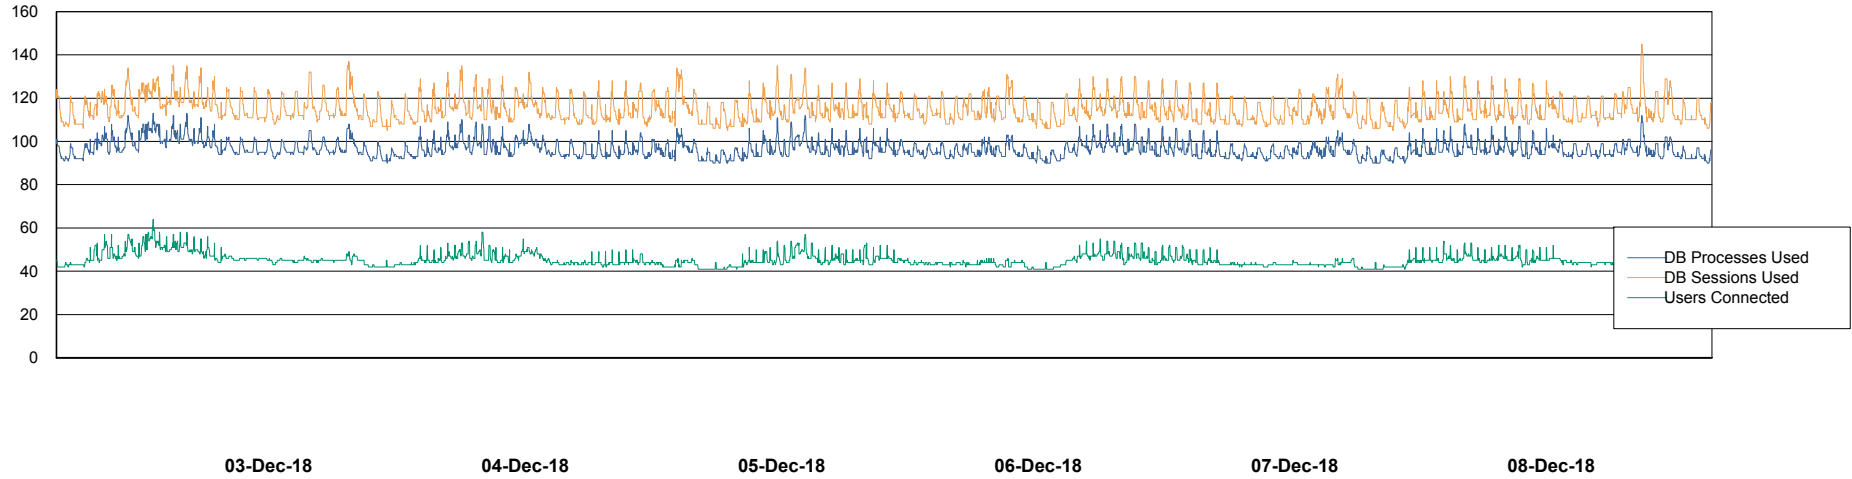

Database Performance PCODB_Production

DB Processes Max 350
DB Sessions Max 560