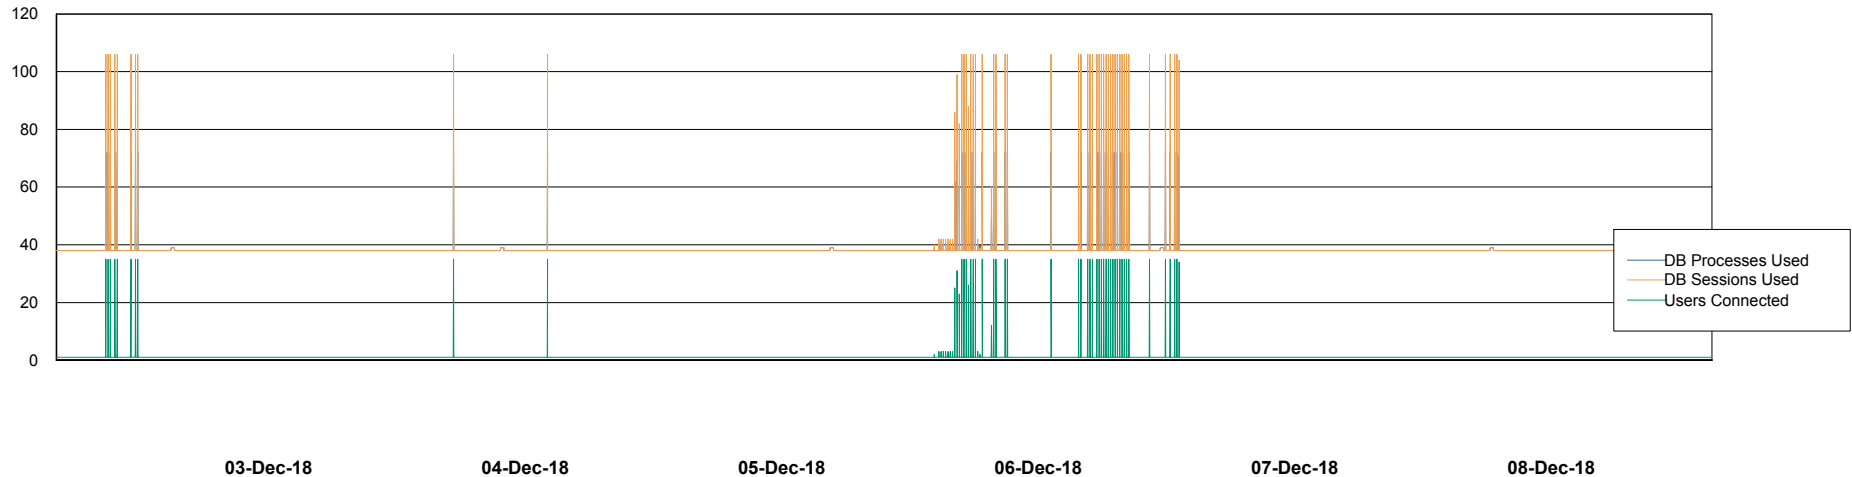

DB Processes Max 1,500
DB Sessions Max 2,272

Weekly SLA Customer Report

Customer NIX_Production
Database ID 51

Database Performance NIXDB_Standby

DB Processes Max 300
DB Sessions Max 480

Weekly SLA Customer Report