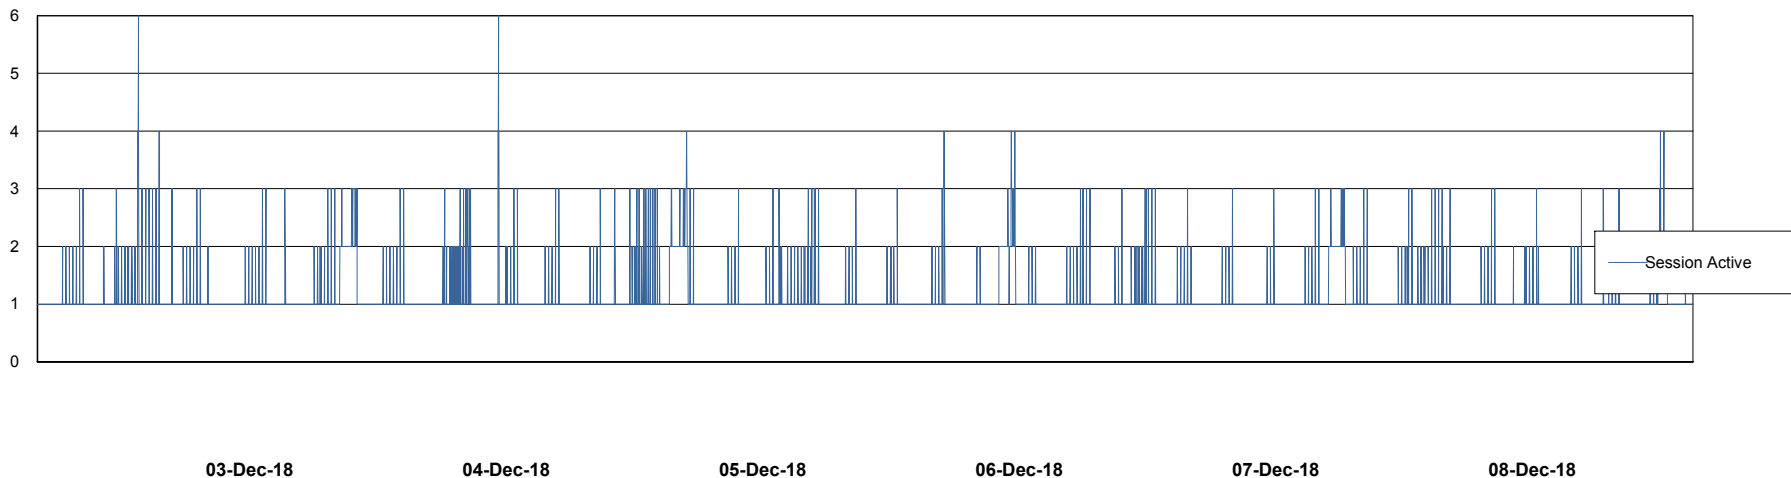

Harddisk Usage NIX_PRD_ORCDB2

	Free disk space on c: (%)	Total disk space on c: (Gb)	Total disk space on d: (Gb)	Free disk space on e: (%)	Total disk space on e: (Gb)	Free disk space on f: (%)	Total disk space on f: (Gb)
08-Dec-18	94	574	488	81	684	86	488
07-Dec-18	94	574	488	81	684	87	488
06-Dec-18	94	574	488	81	684	87	488
05-Dec-18	94	574	488	81	684	88	488
04-Dec-18	94	574	488	81	684	89	488
03-Dec-18	94	574	488	81	684	90	488
02-Dec-18	94	574	488	81	684	89	488

Weekly SLA Customer Report

Customer NIX_Production
Database ID 51

Database Performance NIXDB_BI

DB Processes Max 300
DB Sessions Max 480

Weekly SLA Customer Report

Customer NIX_Production
Database ID 51

Database Performance NIXDB_Production