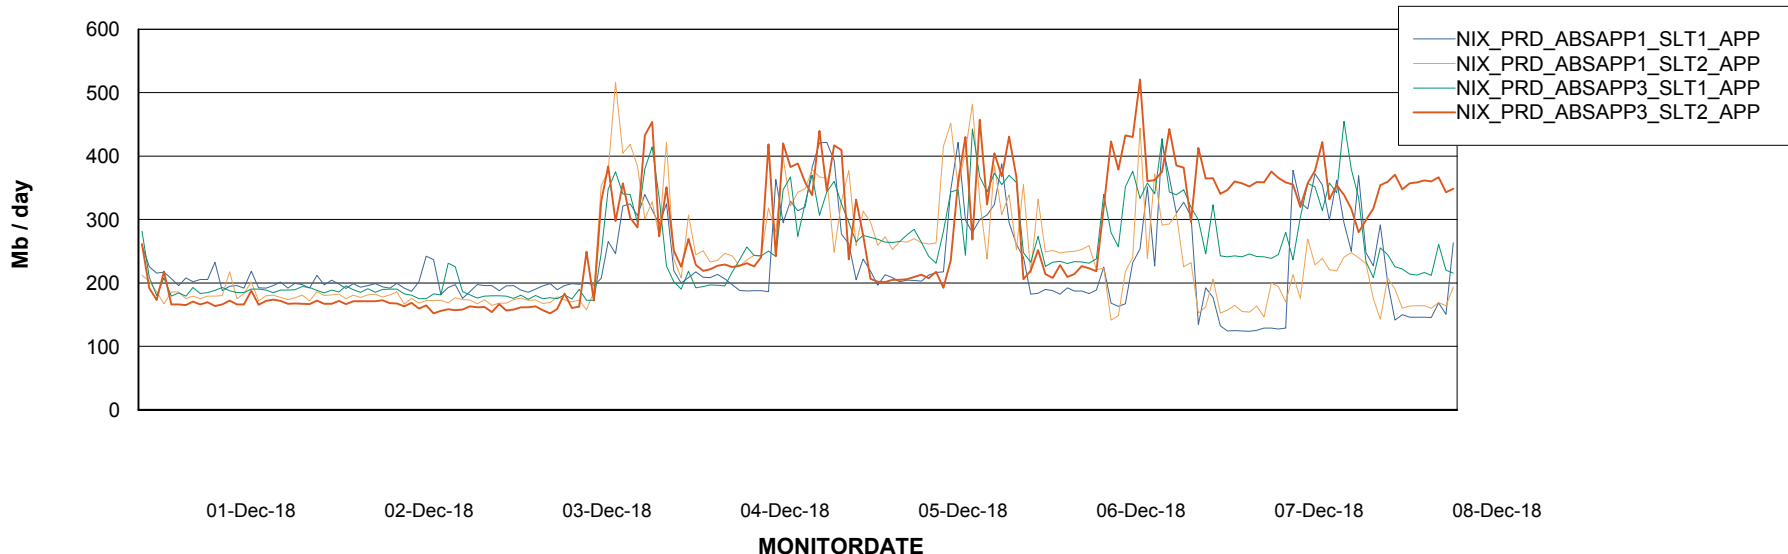

Standby Database Health NIX_Production

Recovery lag for last 7 days

Weekly SLA Customer Report

Customer NIX_Production
Database ID 51

ABSSolute Application Server Services

Avg memory used per ABS Server Service