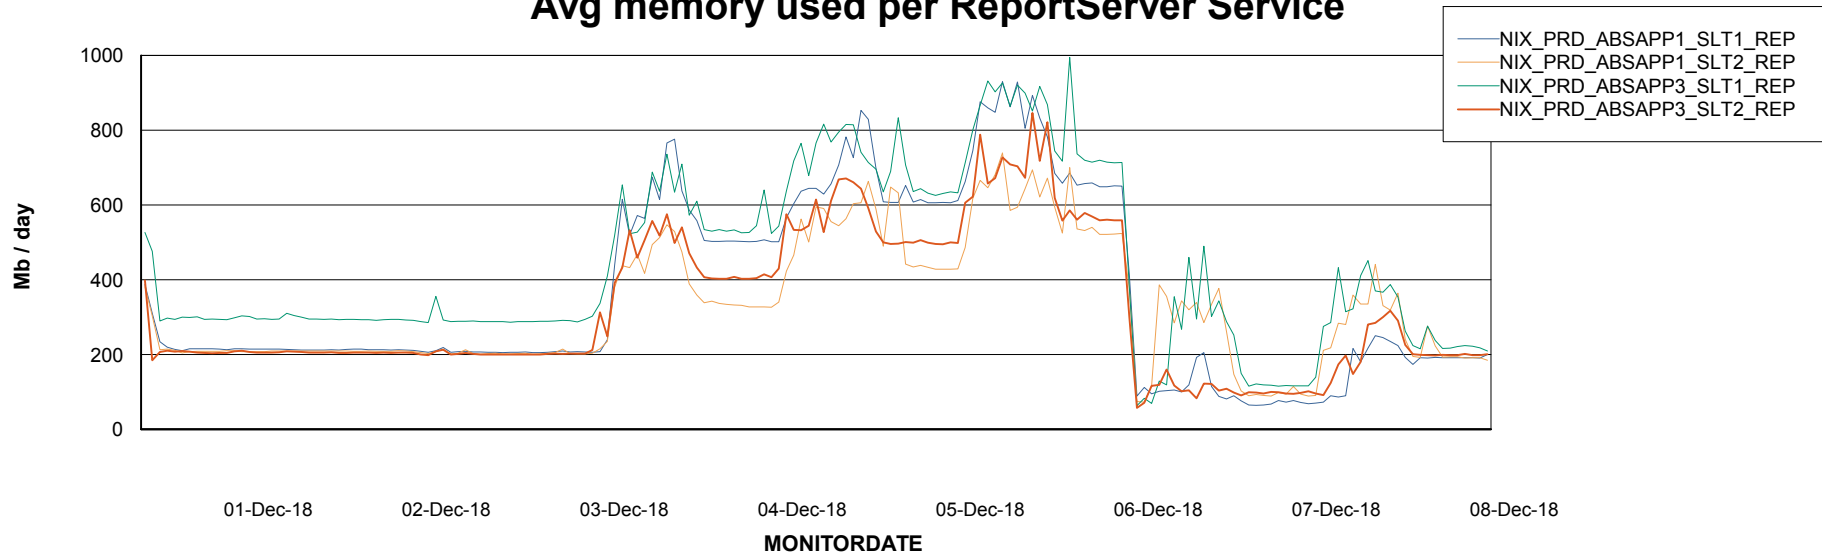

Avg users per day per ABS server

Weekly SLA Customer Report

Customer NIX_Production
Database ID 51

ABSSolute Application ReportServer Services

Avg memory used per ReportServer Service

Weekly SLA Customer Report