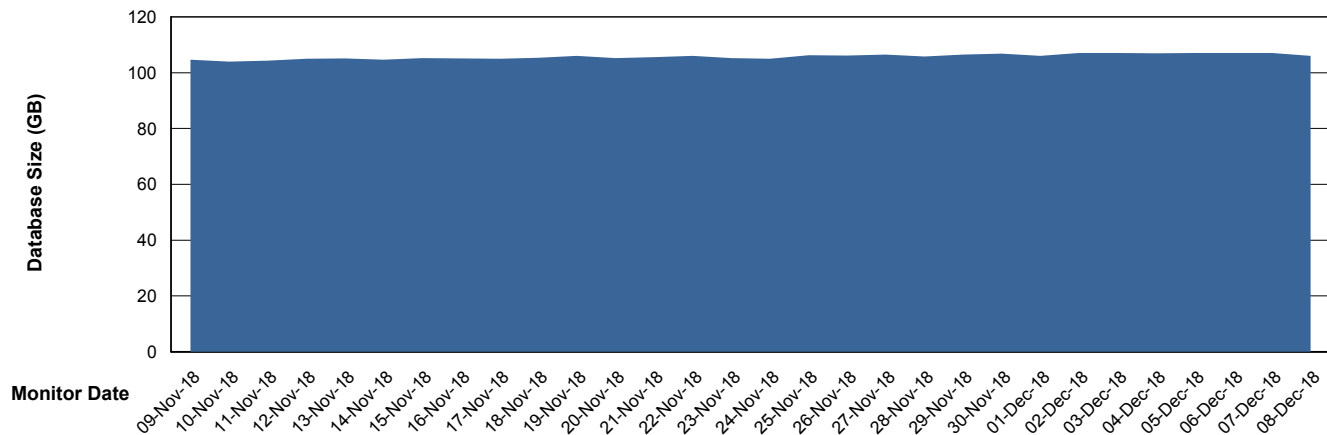

DB Processes Max 1,500
DB Sessions Max 2,272

Weekly SLA Customer Report

Customer NIX_Production
Database ID 51

Database Performance NIXDB_Standby

DB Processes Max 300
DB Sessions Max 480

Weekly SLA Customer Report

Customer NIX_Production
Database ID 51

DATABASE SIZE NIXDB_BI

Database growth over last month

DATABASE SIZE NIXDB_Production

Database growth over last month

Weekly SLA Customer Report

Customer NIX_Production
 Database ID 51