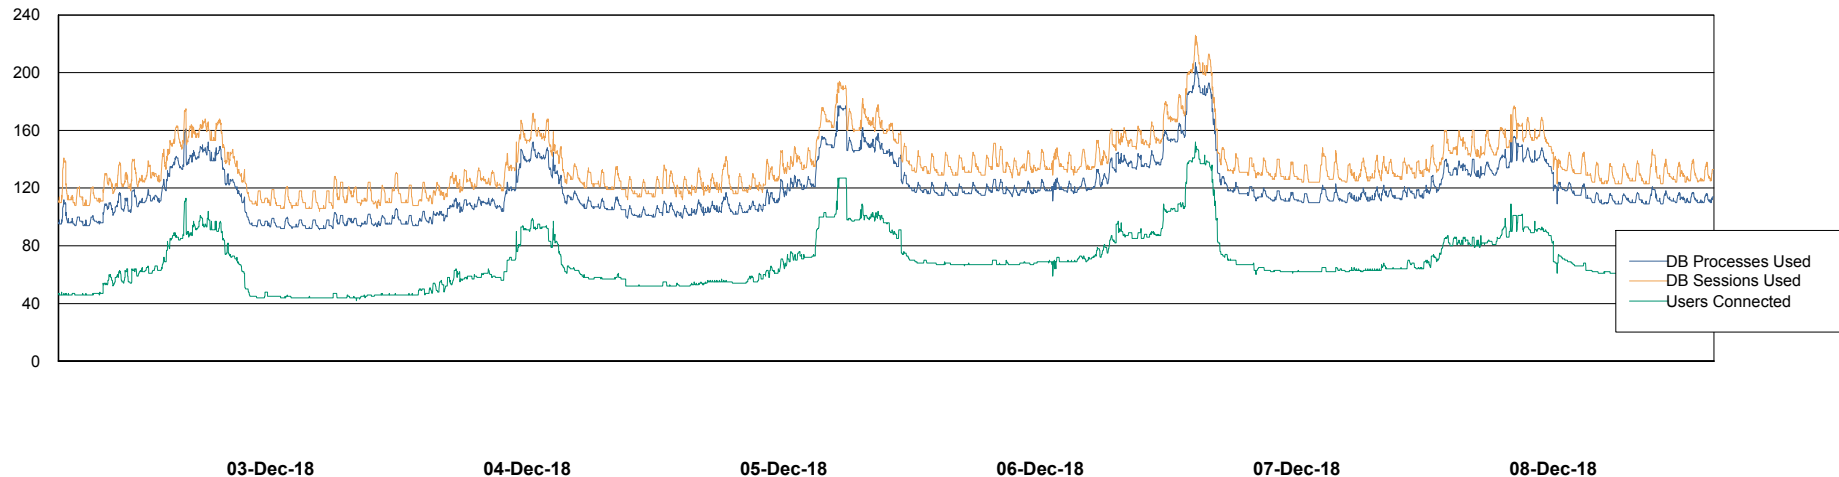

Database Performance NIXDB_Production

DB Processes Max 1,500
DB Sessions Max 2,272