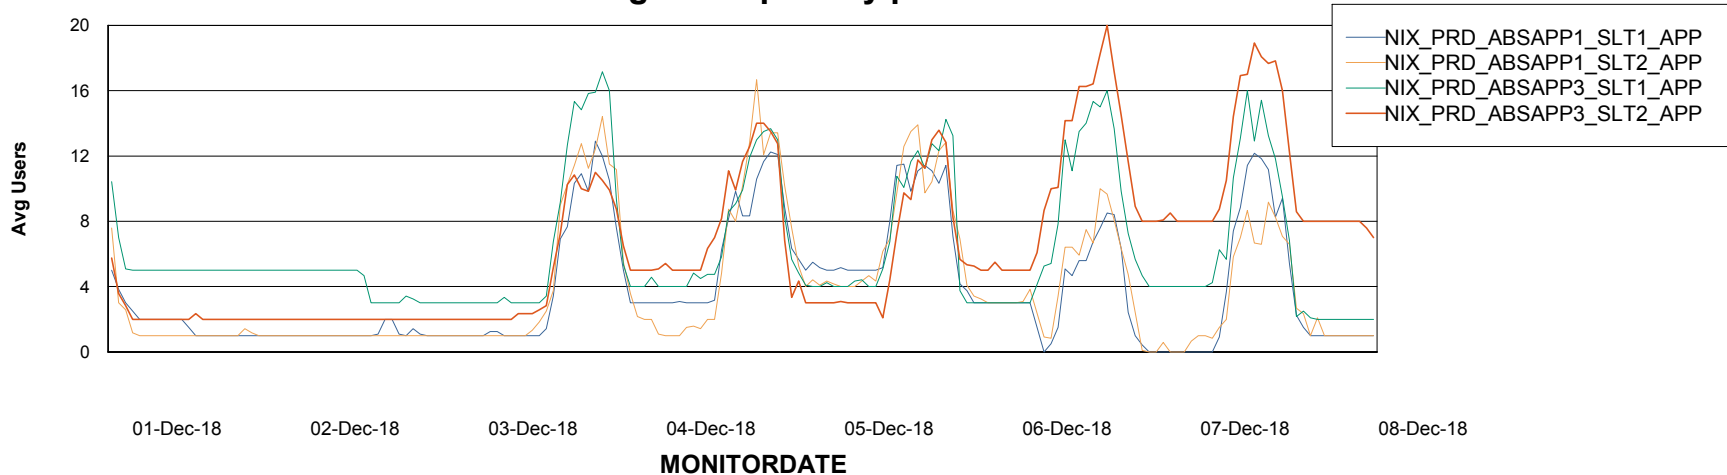

Avg users per day per ABS server