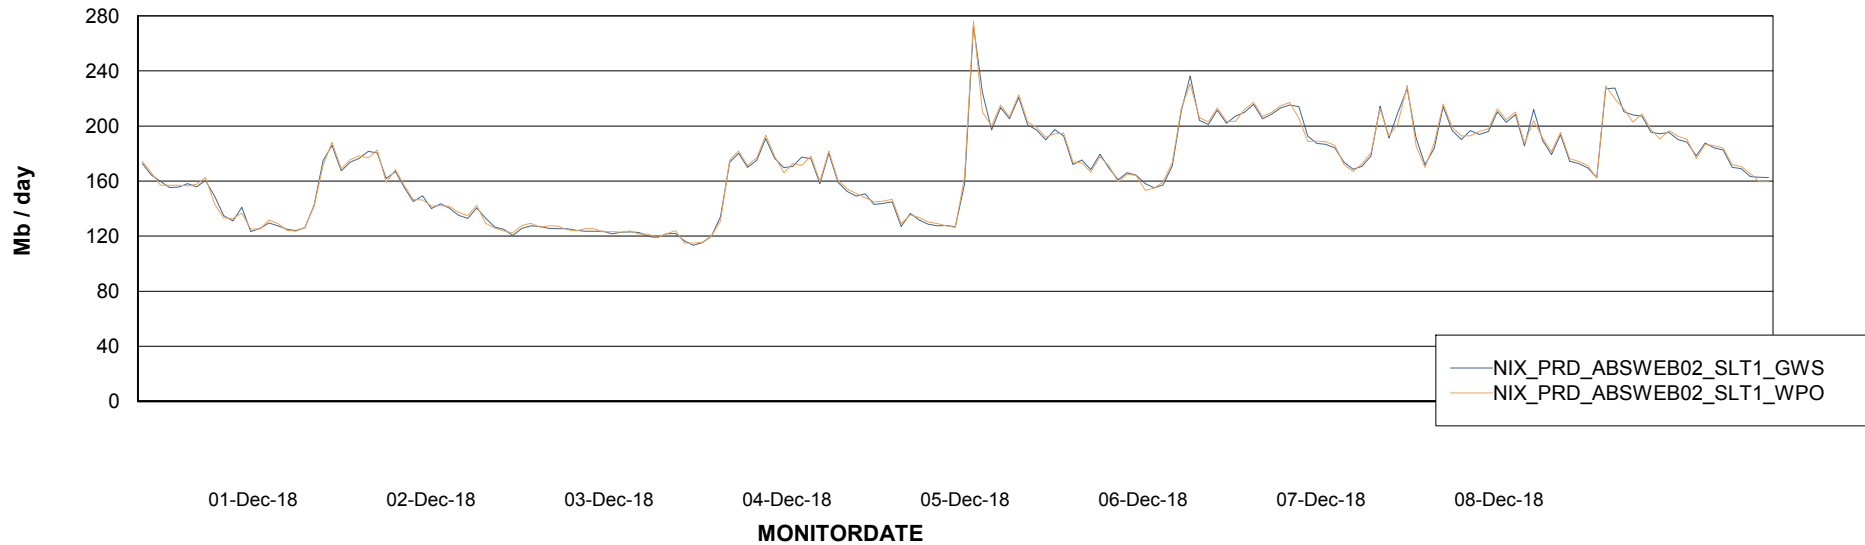

ABSolute Web Component Services

Avg memory used per ABS Web component