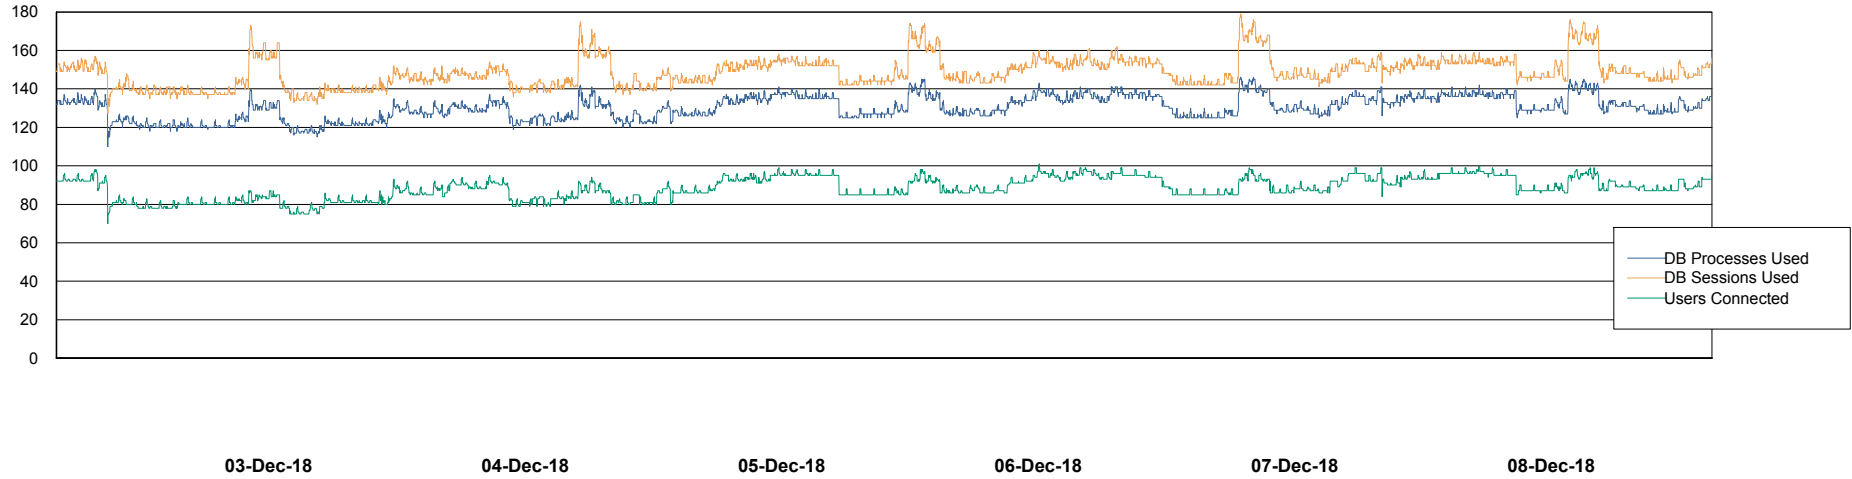

Database Performance LLGDB_Production

DB Processes Max 520
DB Sessions Max 804