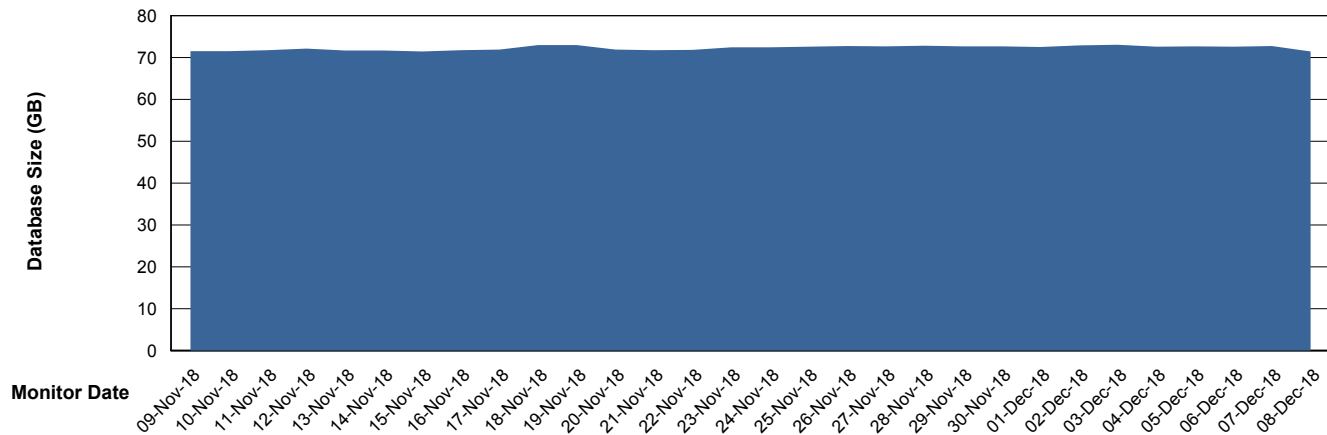

Weekly SLA Customer Report

Customer LLG_Production
 Database ID 53

DATABASE SIZE LLGDB_Production

Database growth over last month

DATABASE SIZE LLGDBBI_Production

Database growth over last month

Weekly SLA Customer Report