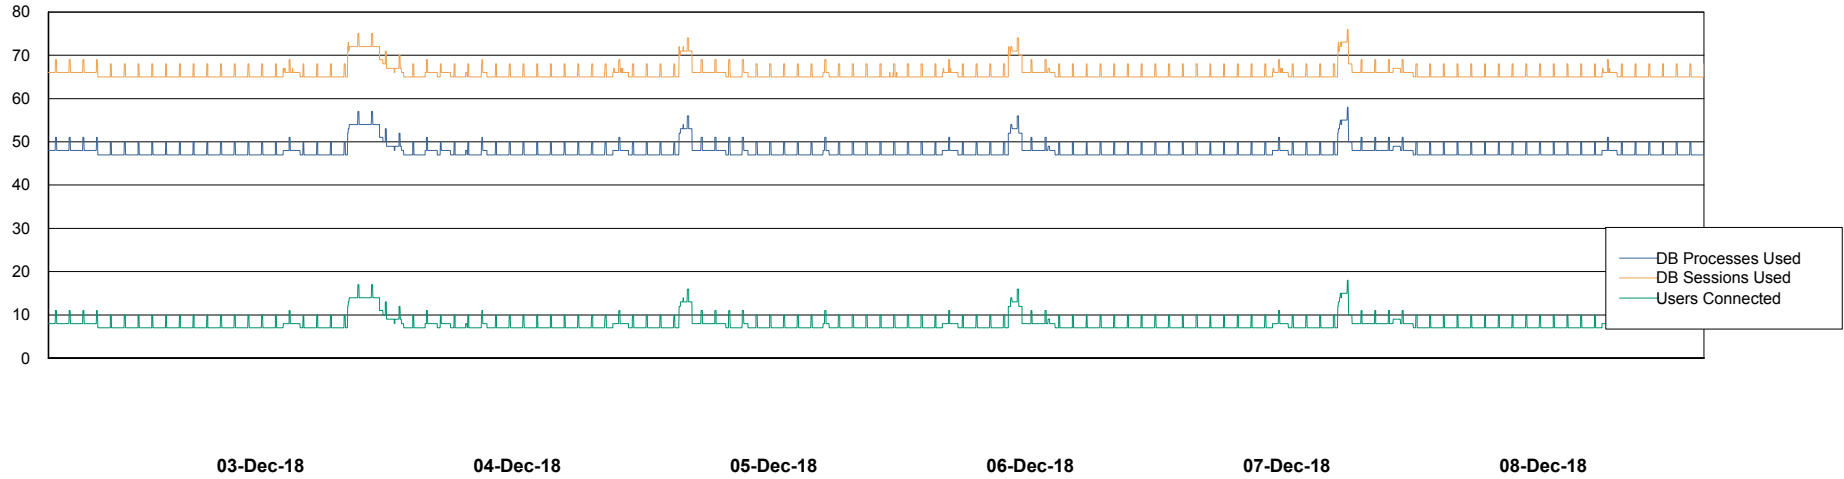

Database Performance LLGDB_Standby

DB Processes Max 520
DB Sessions Max 804