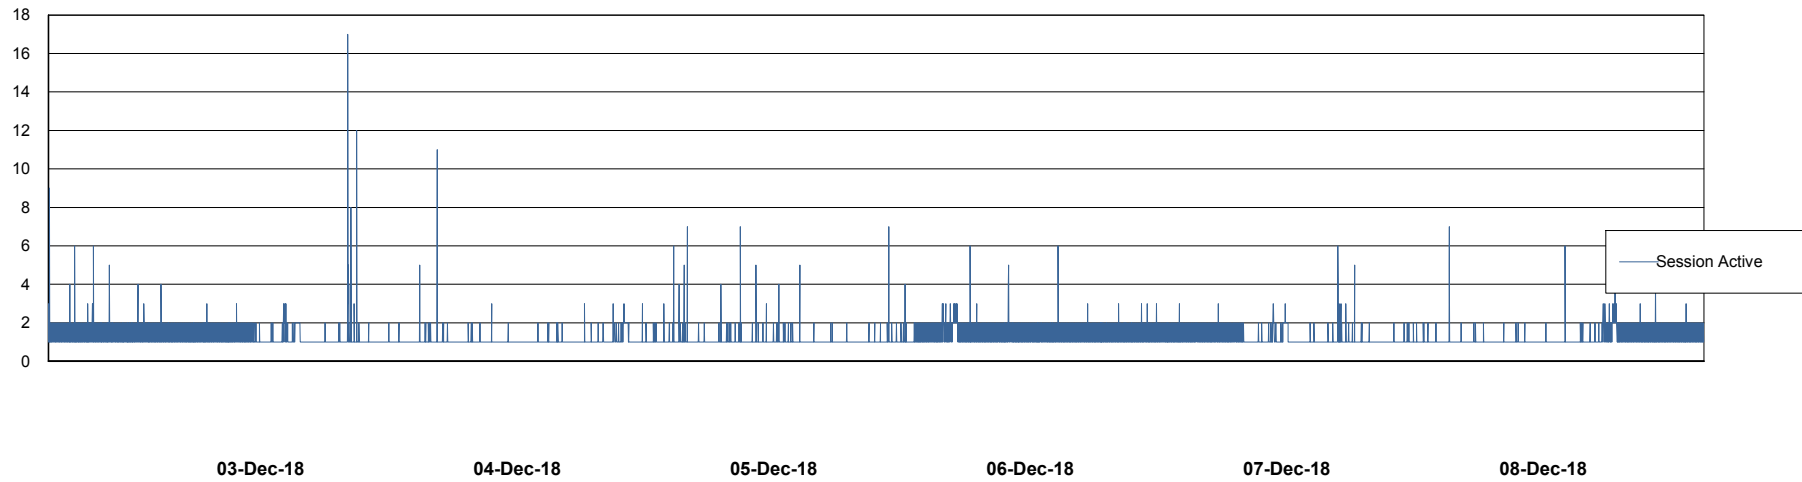

Database Performance LLGDB_Standby

DB Processes Max 520
DB Sessions Max 804