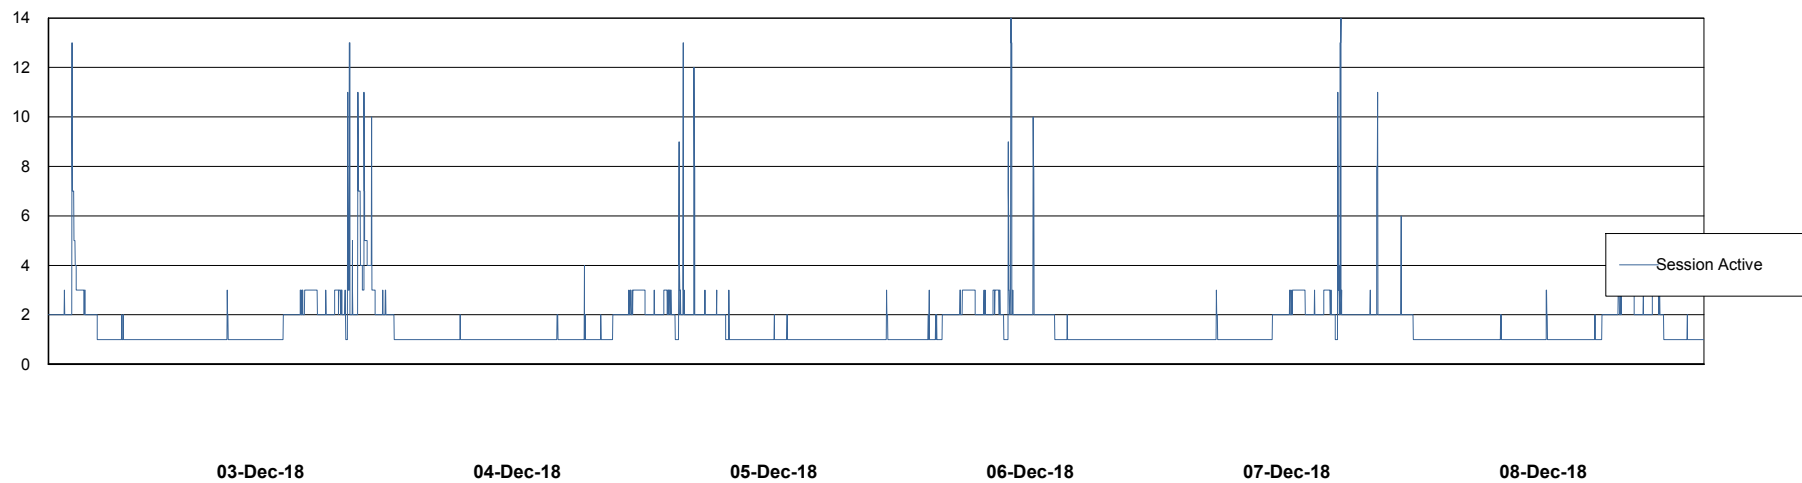

Database Performance LLGDB_Standby

DB Processes Max 520
DB Sessions Max 804

Weekly SLA Customer Report

Customer LLG_Production
Database ID 53

Database Performance LLGDBBI_Production

DB Processes Max 500
DB Sessions Max 780

Weekly SLA Customer Report

Customer LLG_Production
 Database ID 53

DATABASE SIZE LLGDB_Production

Database growth over last month

DATABASE SIZE LLGDBBI_Production

Database growth over last month

Weekly SLA Customer Report