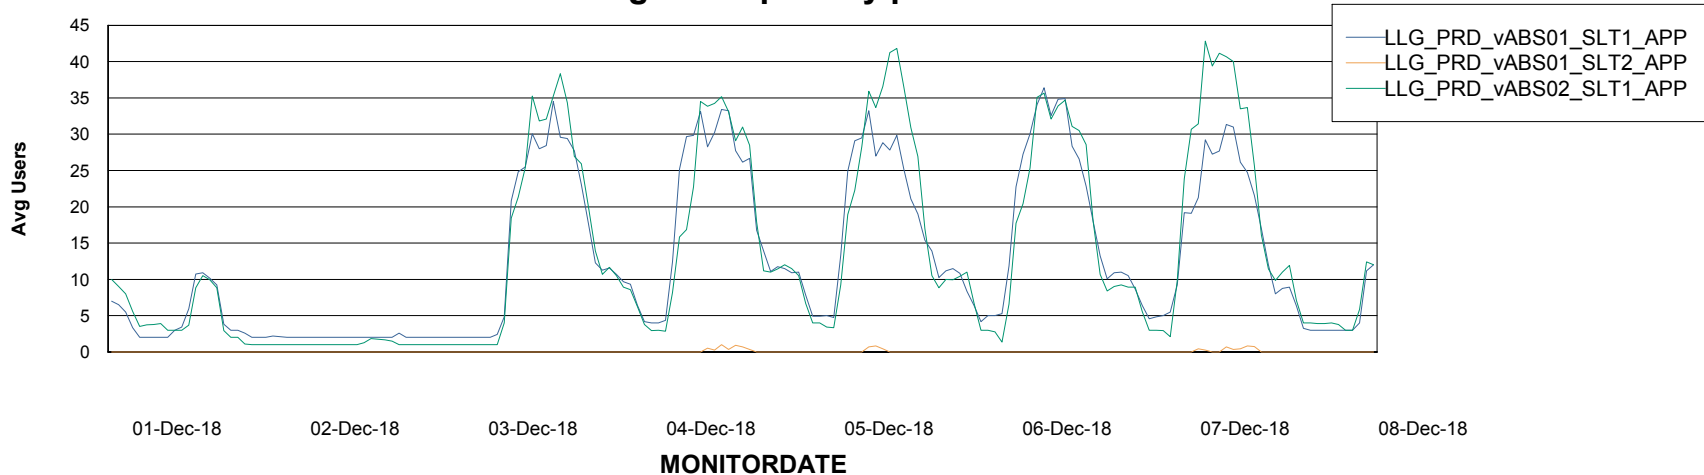

Weekly SLA Customer Report

Customer LLG_Production
Database ID 53

Database Tablespace LLGDBBI_Production

Date	Tablespace Name	Filesize (Gb)	Usedsize (Gb)	Percentage free
08-Dec-18	ABSDATA	44	36	18
	INDX	40	34	15
07-Dec-18	ABSDATA	44	36	18
	INDX	40	34	15
06-Dec-18	ABSDATA	44	36	18
	INDX	40	34	15
05-Dec-18	ABSDATA	44	36	18
	INDX	40	34	15
04-Dec-18	ABSDATA	44	36	18
	INDX	40	34	15
03-Dec-18	ABSDATA	44	36	18
	INDX	40	34	15
02-Dec-18	ABSDATA	44	36	18
	INDX	40	34	15

Weekly SLA Customer Report

Customer LLG_Production
Database ID 53

ABSSolute Application Server Services

Avg memory used per ABS Server Service

Avg users per day per ABS server

Weekly SLA Customer Report

Customer LLG_Production
Database ID 53