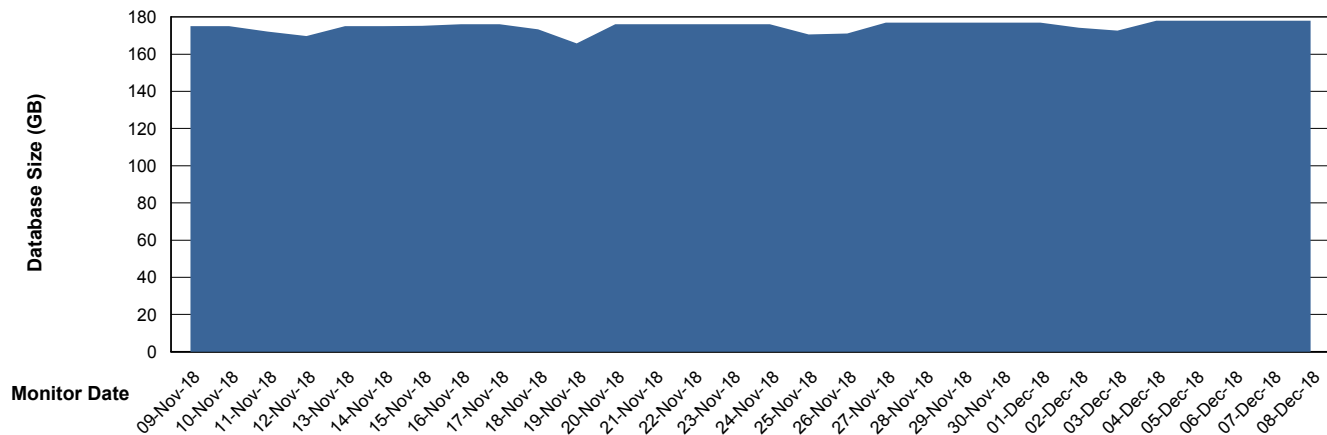

DATABASE SIZE LLGDB_Production

Database growth over last month