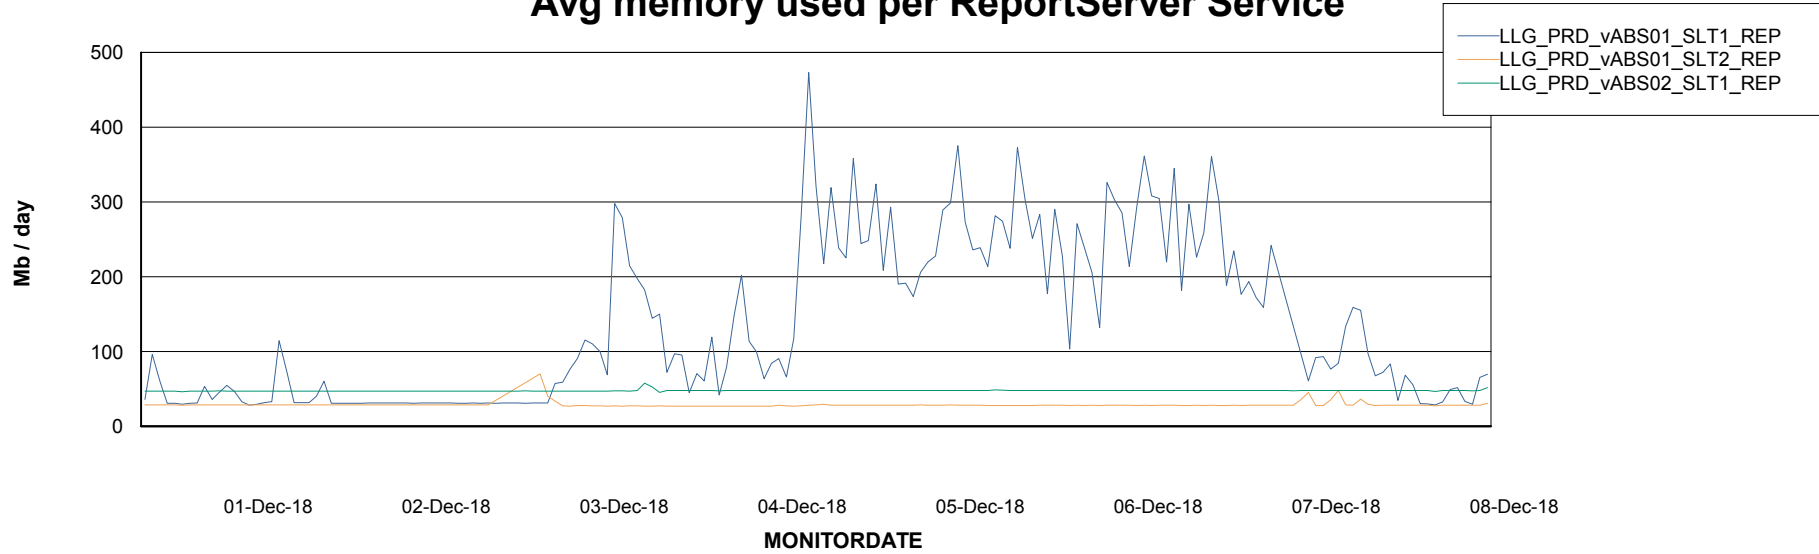

ABSSolute Application ReportServer Services

Avg memory used per ReportServer Service