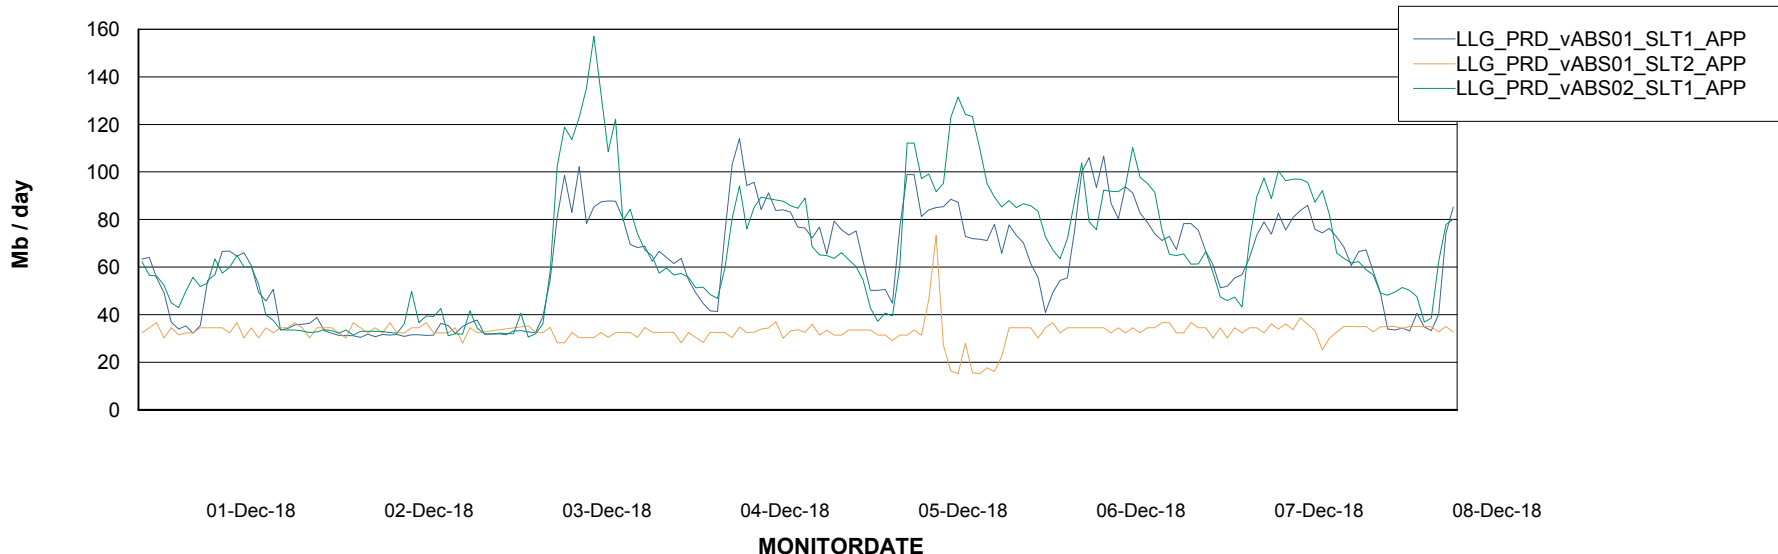

ABSSolute Application Server Services

Avg memory used per ABS Server Service