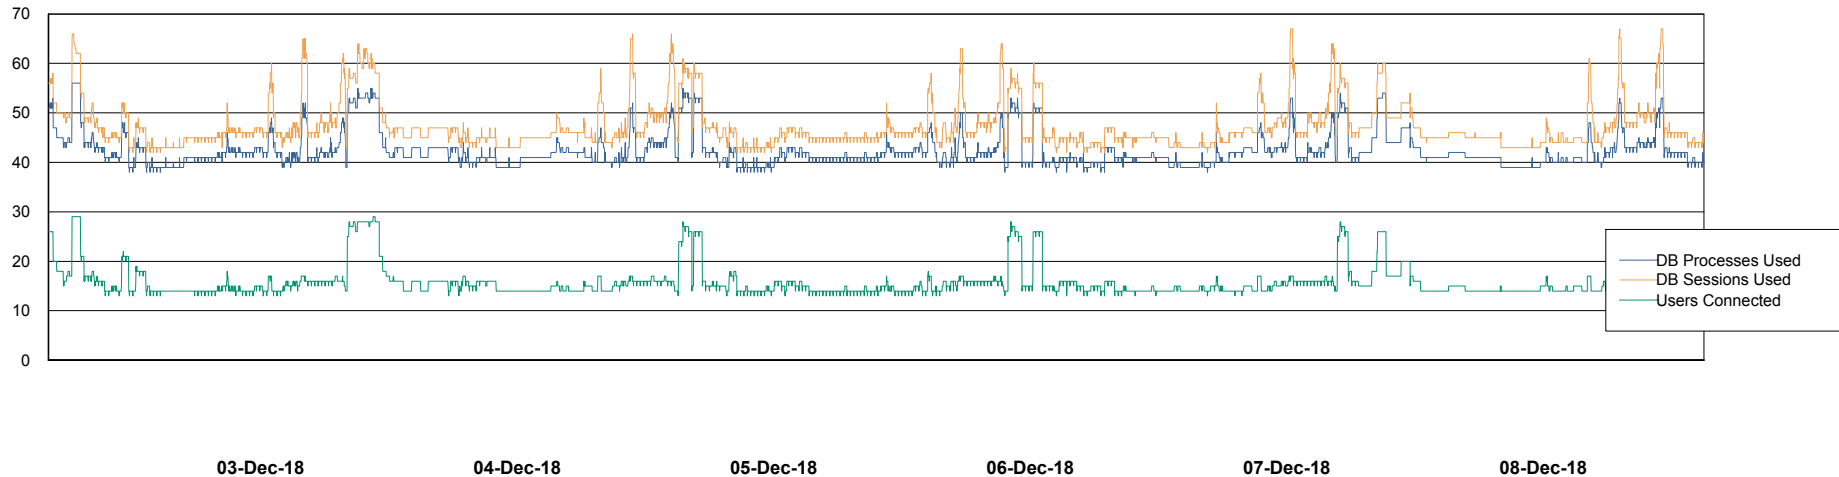

Database Performance LLGDB_Standby

DB Processes Max 520
DB Sessions Max 804

Weekly SLA Customer Report

Customer LLG_Production
Database ID 53

Database Performance LLGDBBI_Production

DB Processes Max 500
DB Sessions Max 780