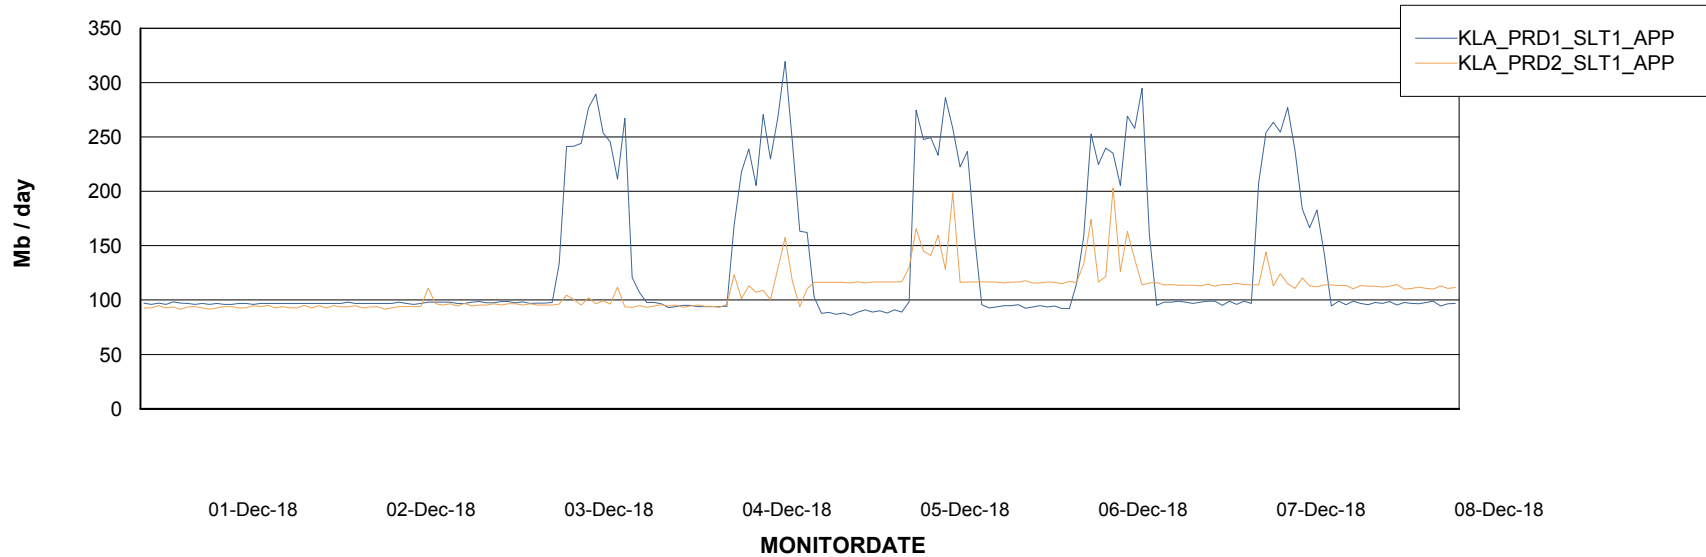

ABSSolute Application Server Services

Avg memory used per ABS Server Service