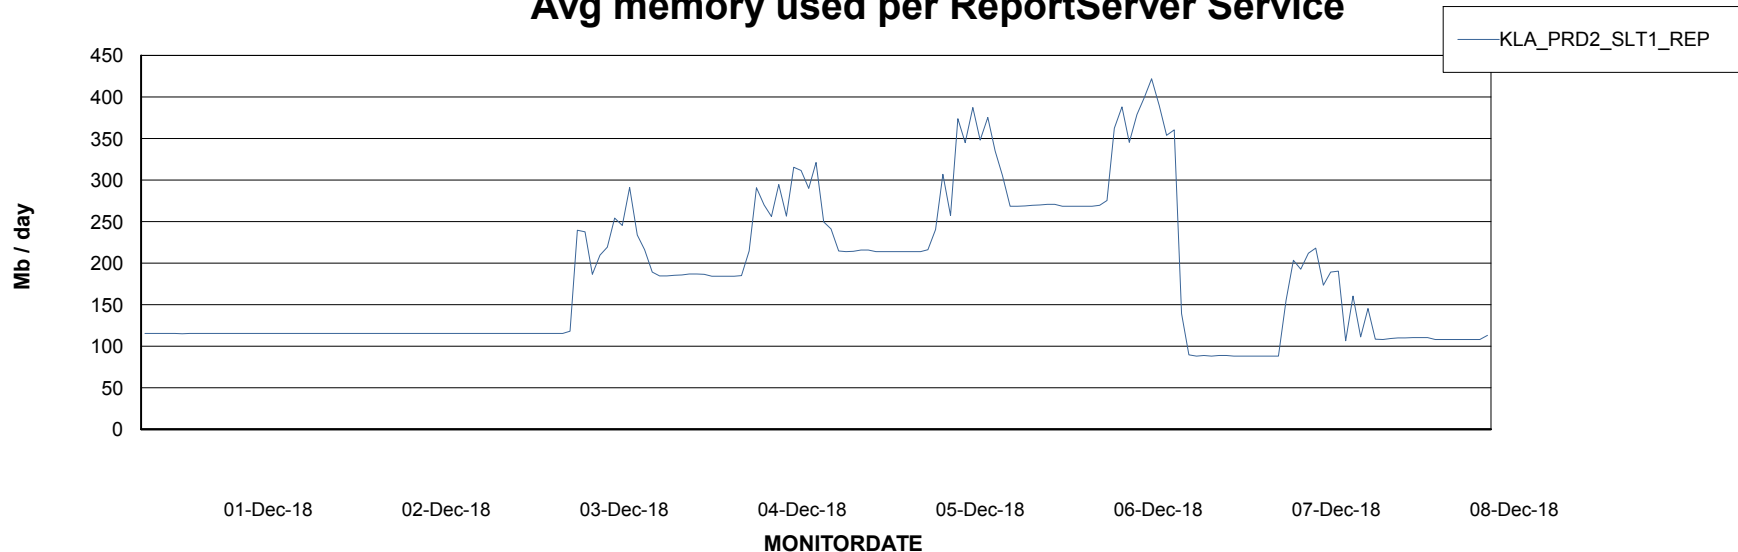

ABSSolute Application ReportServer Services

Avg memory used per ReportServer Service