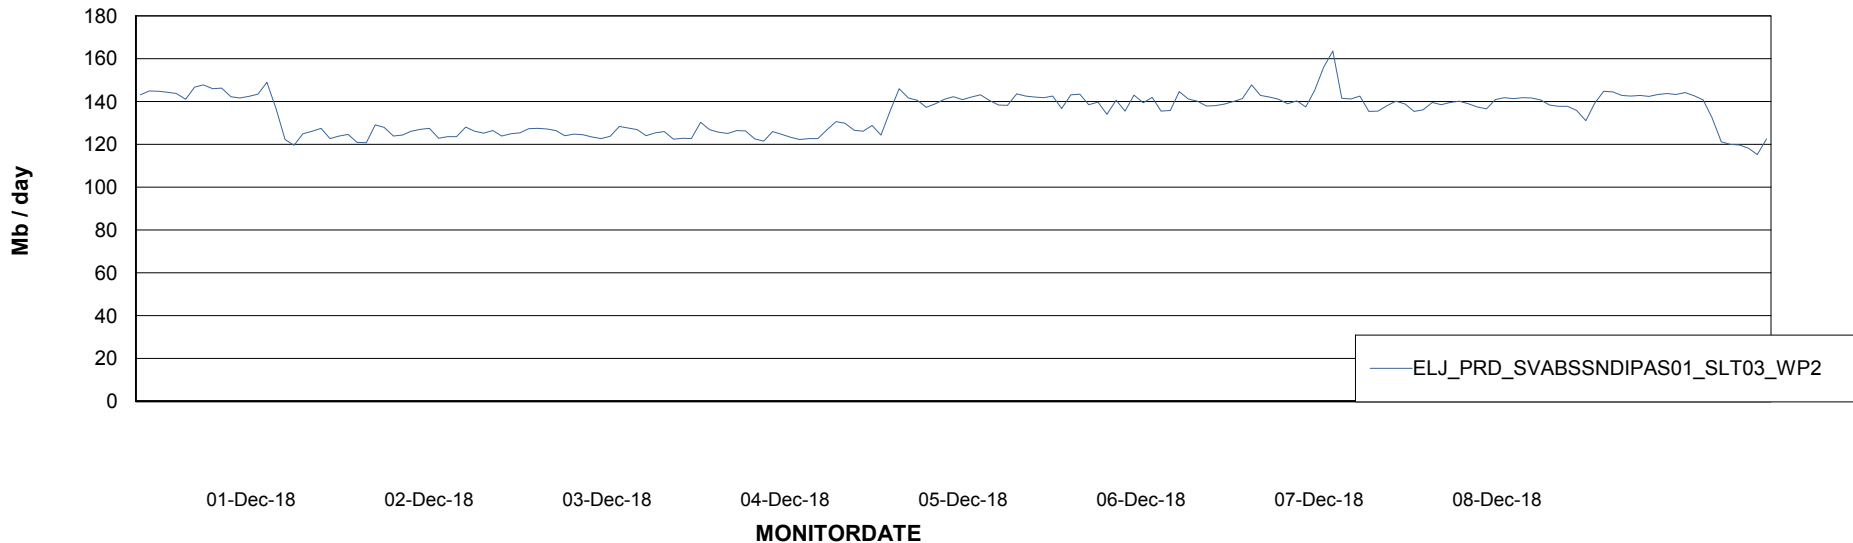

ABSSolute Application ReportServer Services

Avg memory used per ReportServer Service

Weekly SLA Customer Report

Customer ELJ Production
Database ID 72

ABSolute Web Component Services

Avg memory used per ABS Web component