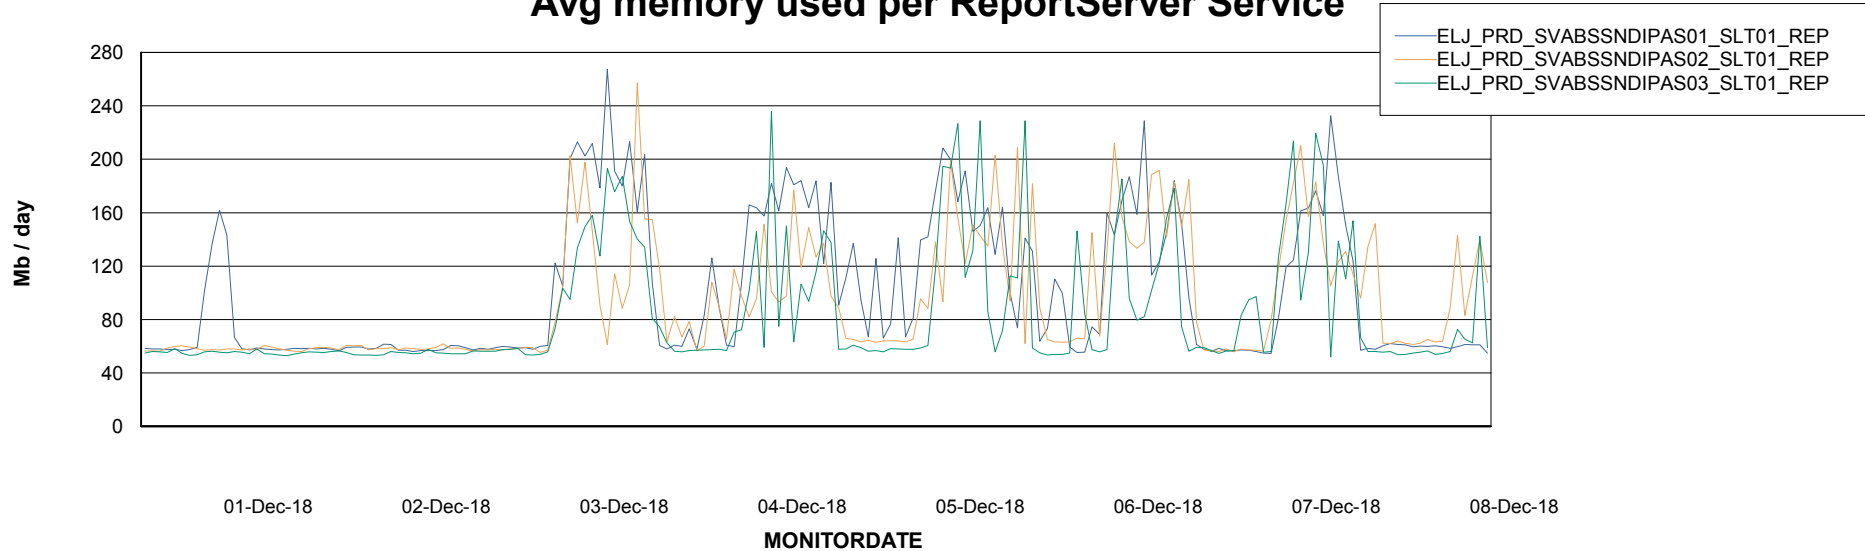

ABSSolute Application ReportServer Services

Avg memory used per ReportServer Service