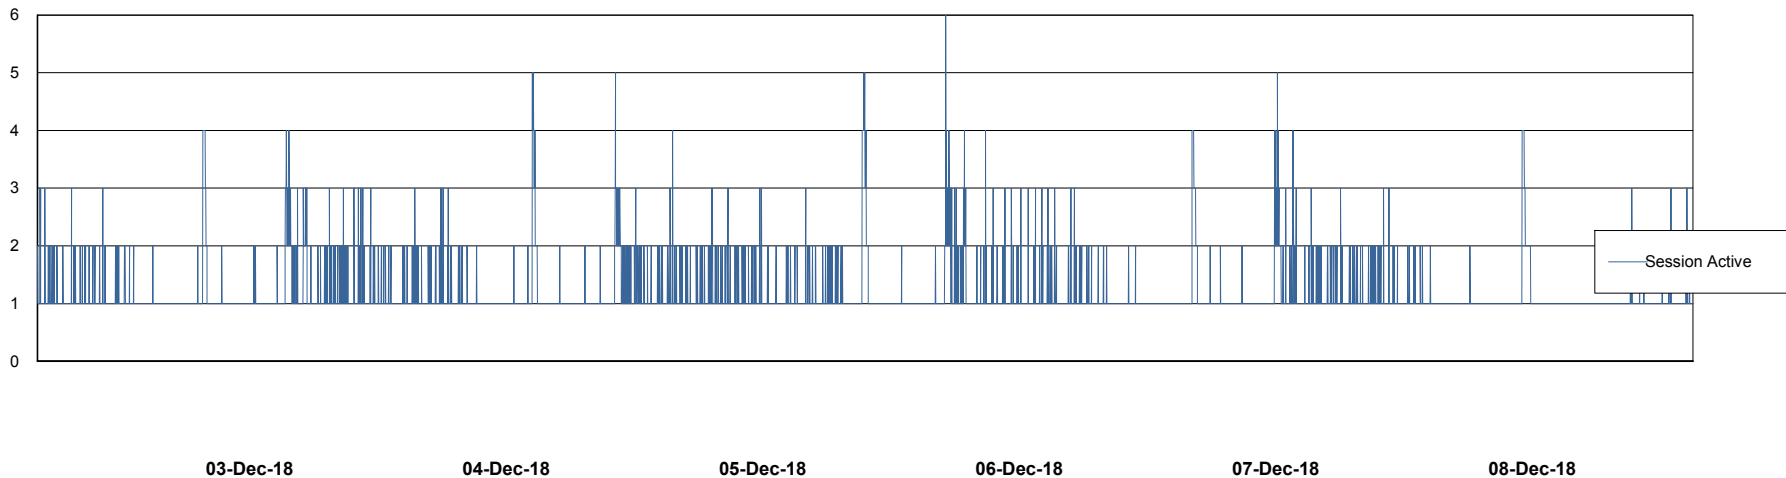

Weekly SLA Customer Report

Customer ELJ Production
Database ID 72

Harddisk Usage ELJ_PRD_SVABSSNDIPDB02

	Free disk space on / (%)	Total disk space on / (Gb)	Used disk space on / (Gb)	Free disk space on /home (%)	Free disk space on /u01 (%)	Total disk space on /u01 (Gb)	Used disk space on /u01 (Gb)
08-Dec-18	83	160	27	83	90	600	58
07-Dec-18	83	160	27	83	90	600	59
06-Dec-18	83	160	27	83	90	600	59
05-Dec-18	83	160	27	83	90	600	59
04-Dec-18	83	160	27	83	90	600	59
03-Dec-18	83	160	27	83	90	600	59
02-Dec-18	83	160	27	83	90	600	59

Weekly SLA Customer Report

Customer ELJ Production
Database ID 72

Database Performance ELJDB_Production

DB Processes Max 600
DB Sessions Max 924

Weekly SLA Customer Report

Customer ELJ Production
Database ID 72