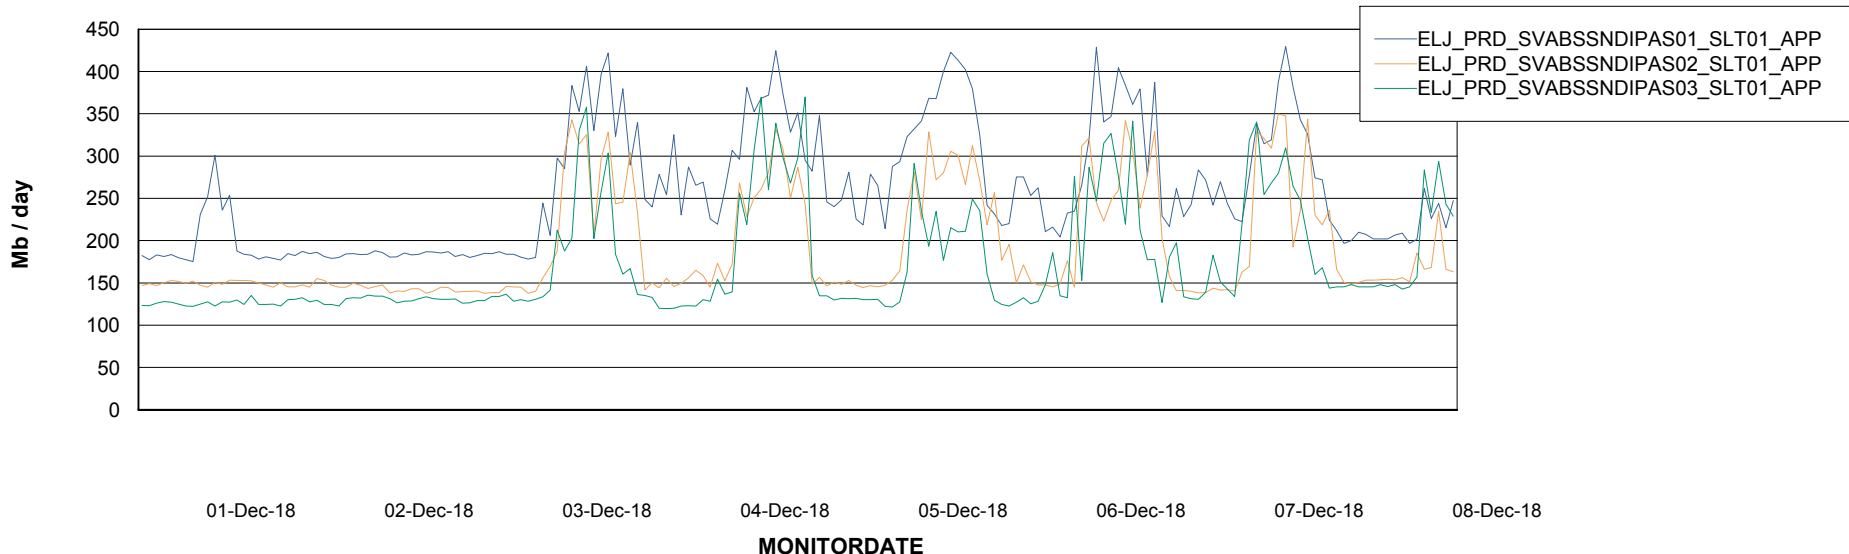

ABSSolute Application Server Services

Avg memory used per ABS Server Service