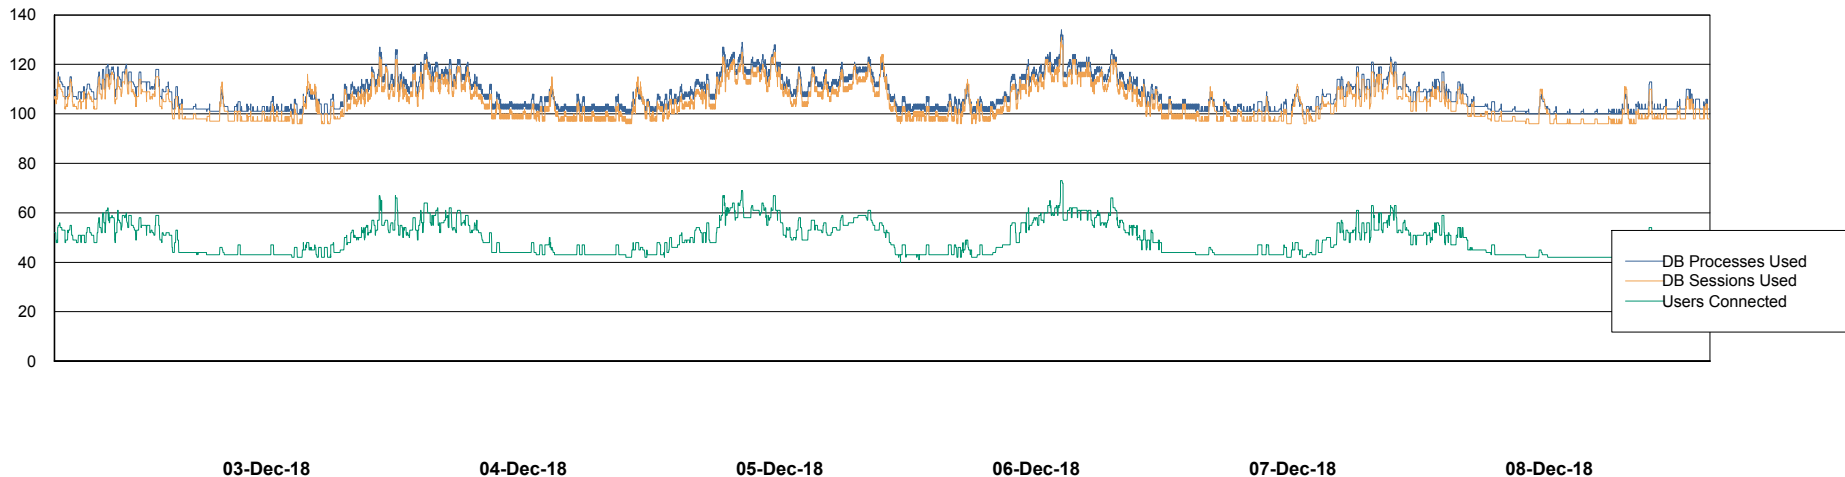

Weekly SLA Customer Report

Customer ELJ Production
Database ID 72

Harddisk Usage ELJ_PRD_SVABSSNDIPDB02

	Free disk space on / (%)	Total disk space on / (Gb)	Used disk space on / (Gb)	Free disk space on /home (%)	Free disk space on /u01 (%)	Total disk space on /u01 (Gb)	Used disk space on /u01 (Gb)
08-Dec-18	83	160	27	83	90	600	58
07-Dec-18	83	160	27	83	90	600	59
06-Dec-18	83	160	27	83	90	600	59
05-Dec-18	83	160	27	83	90	600	59
04-Dec-18	83	160	27	83	90	600	59
03-Dec-18	83	160	27	83	90	600	59
02-Dec-18	83	160	27	83	90	600	59

Weekly SLA Customer Report

Customer ELJ Production
Database ID 72

Database Performance ELJDB_Production

DB Processes Max 600
DB Sessions Max 924

Weekly SLA Customer Report

Customer ELJ Production
Database ID 72