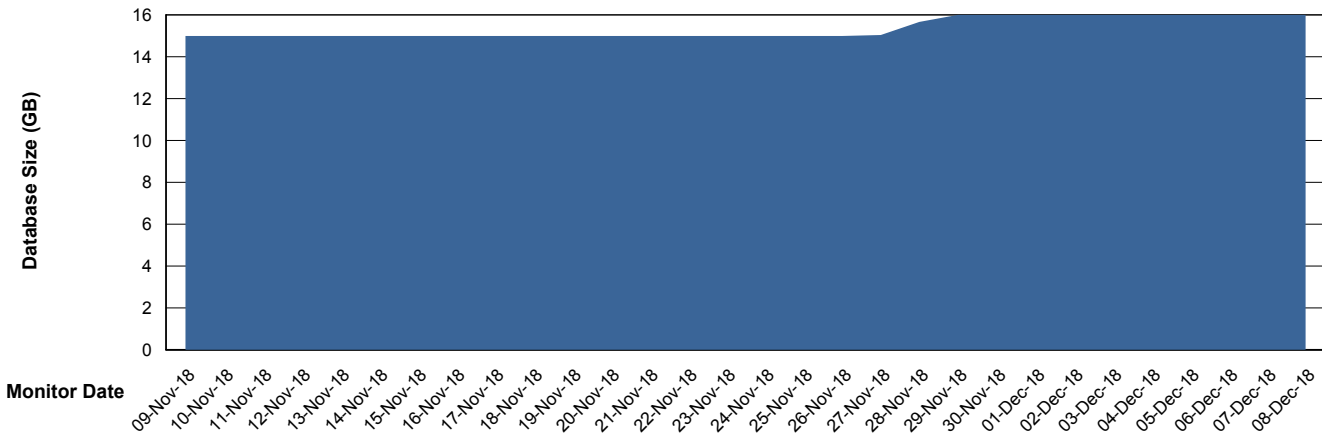

Database Performance ELJDB_Standby

DB Processes Max 600
DB Sessions Max 924

Weekly SLA Customer Report

Customer ELJ Production
 Database ID 72

DATABASE SIZE ELJDB_Production

Database growth over last month

Database Tablespace ELJDB_Production

Date	Tablespace Name	Filesize (Gb)	Usedsize (Gb)	Percentage free
08-Dec-18	ABSDATA	16	13	19
	INDX	10	1	90
07-Dec-18	ABSDATA	16	13	19
	INDX	10	1	90
06-Dec-18	ABSDATA	16	13	19
	INDX	10	1	90
05-Dec-18	ABSDATA	16	13	19
	INDX	10	1	90
04-Dec-18	ABSDATA	16	12	25
	INDX	10	1	90
03-Dec-18	ABSDATA	16	12	25
	INDX	10	1	90
02-Dec-18	ABSDATA	16	12	25
	INDX	10	1	90