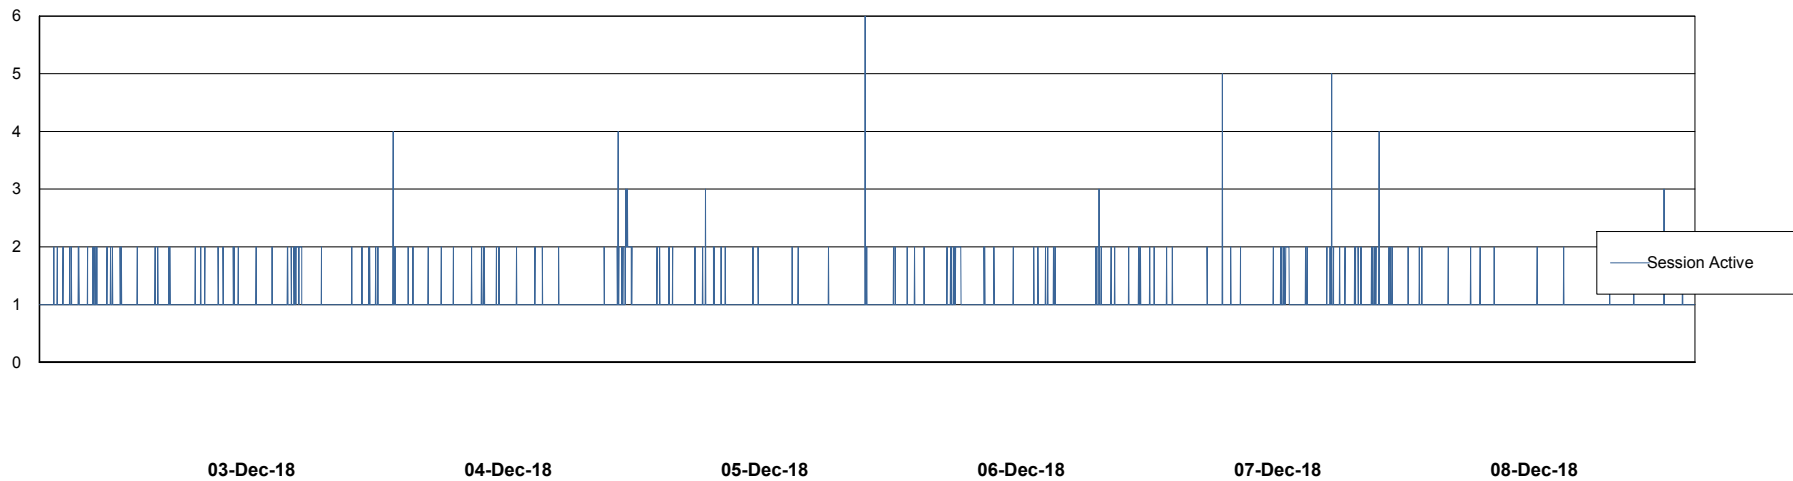

Weekly SLA Customer Report

Customer ELJ Production
Database ID 72

Database Performance ELJDB_Production

DB Processes Max 600
DB Sessions Max 924

Weekly SLA Customer Report

Customer ELJ Production
Database ID 72

Database Performance ELJDB_Standby

DB Processes Max 600
DB Sessions Max 924

Weekly SLA Customer Report

Customer ELJ Production
 Database ID 72

DATABASE SIZE ELJDB_Production

Database growth over last month