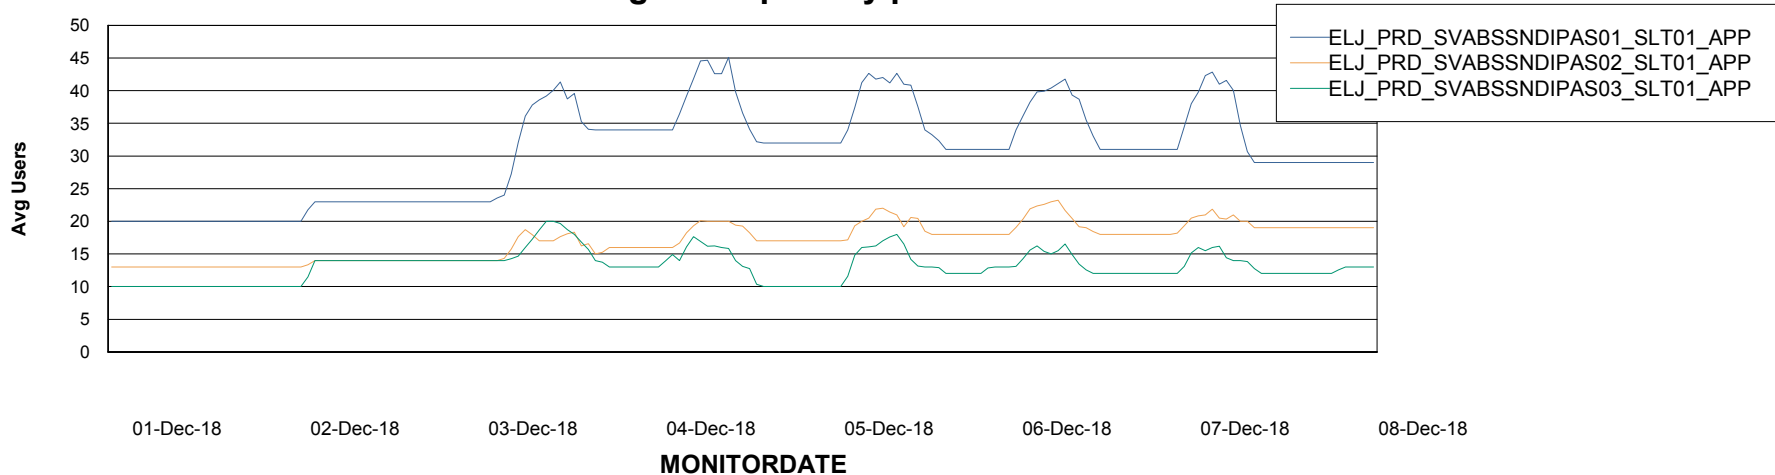

Database Tablespace ELJDB_Production

Date	Tablespace Name	Filesize (Gb)	Usedsize (Gb)	Percentage free
08-Dec-18	ABSDATA	16	13	19
	INDX	10	1	90
07-Dec-18	ABSDATA	16	13	19
	INDX	10	1	90
06-Dec-18	ABSDATA	16	13	19
	INDX	10	1	90
05-Dec-18	ABSDATA	16	13	19
	INDX	10	1	90
04-Dec-18	ABSDATA	16	12	25
	INDX	10	1	90
03-Dec-18	ABSDATA	16	12	25
	INDX	10	1	90
02-Dec-18	ABSDATA	16	12	25
	INDX	10	1	90

Weekly SLA Customer Report

Customer ELJ Production
Database ID 72

ABSSolute Application Server Services

Avg memory used per ABS Server Service

Avg users per day per ABS server

Weekly SLA Customer Report

Customer ELJ Production
Database ID 72