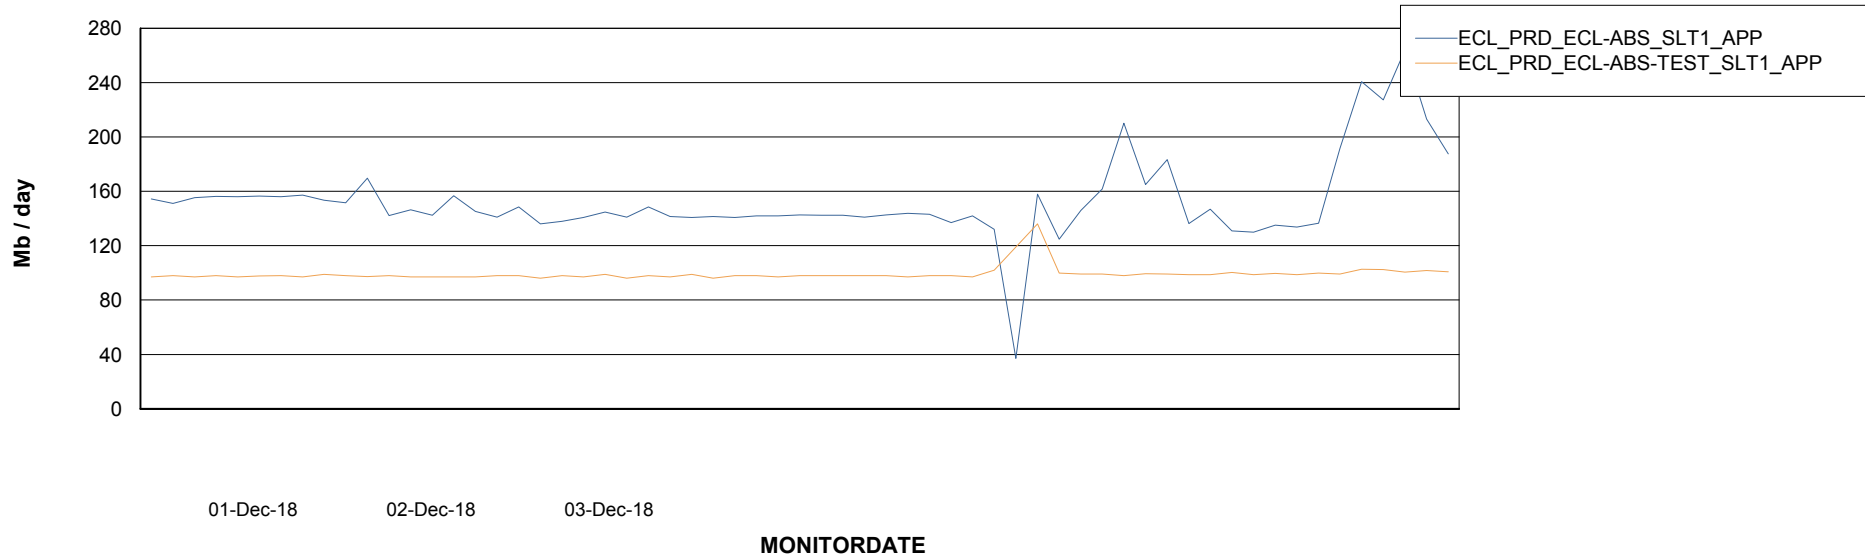

ABSSolute Application Server Services

Avg memory used per ABS Server Service