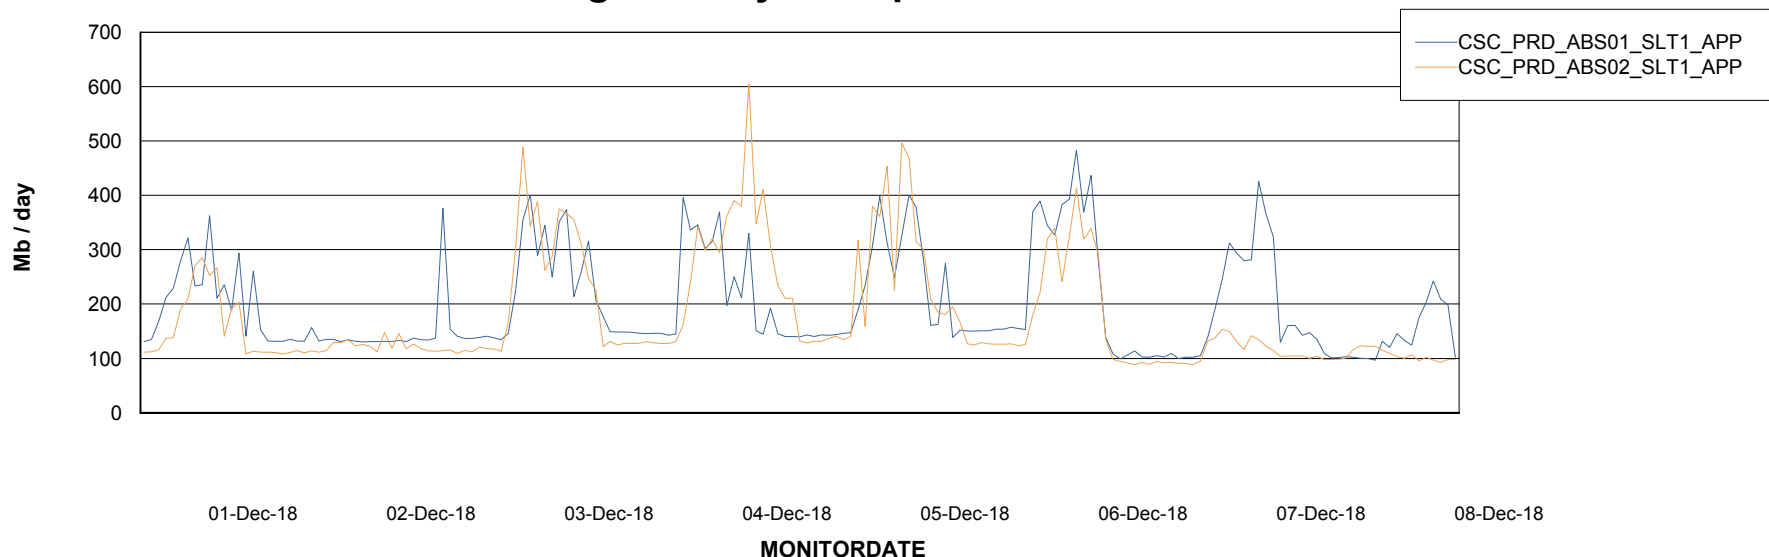

ABSSolute Application Server Services

Avg memory used per ABS Server Service