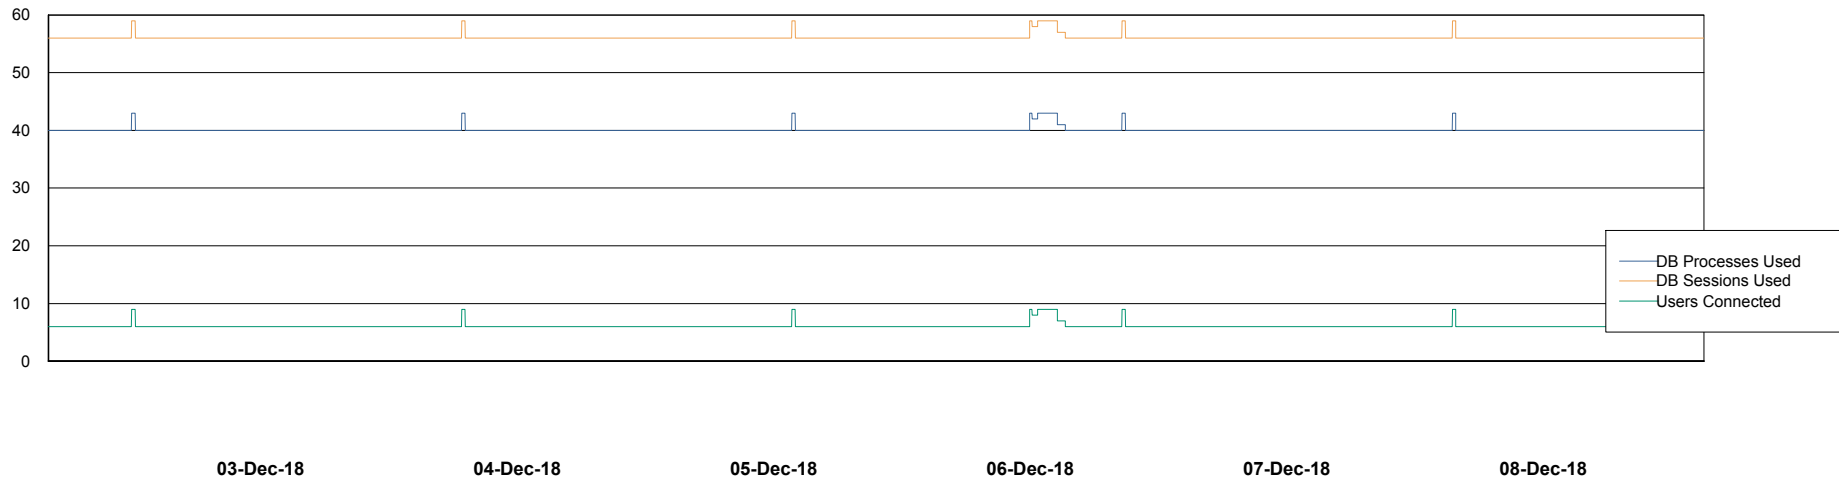

Database Performance CSCDB_Standby

DB Processes Max 500
DB Sessions Max 800