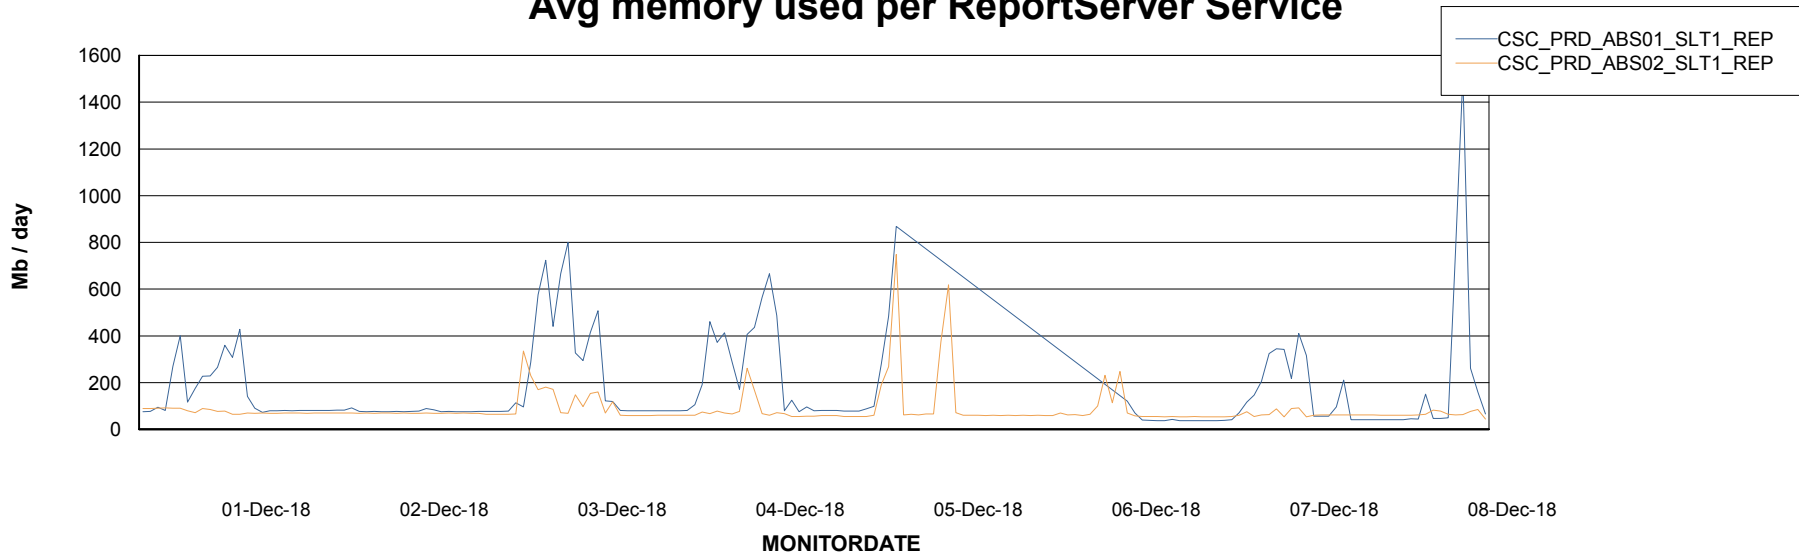

ABSSolute Application ReportServer Services

Avg memory used per ReportServer Service