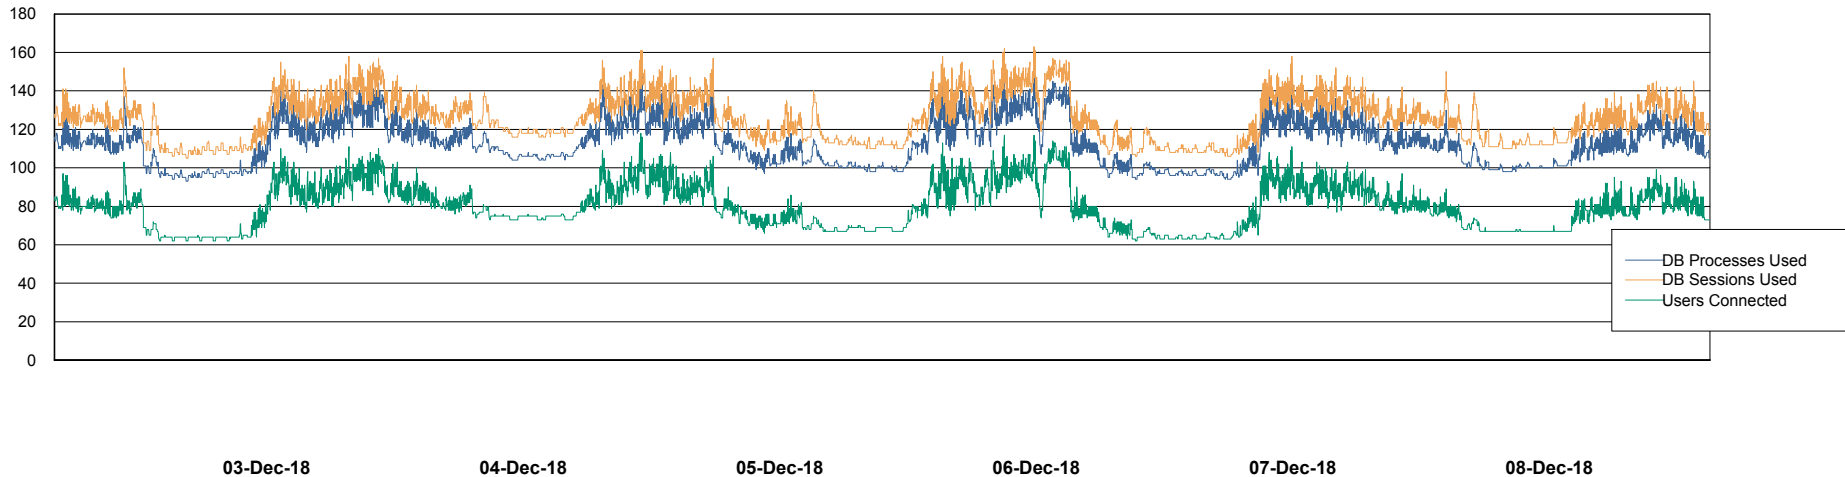

Database Performance CSCDB_Primary

DB Processes Max 500
DB Sessions Max 800