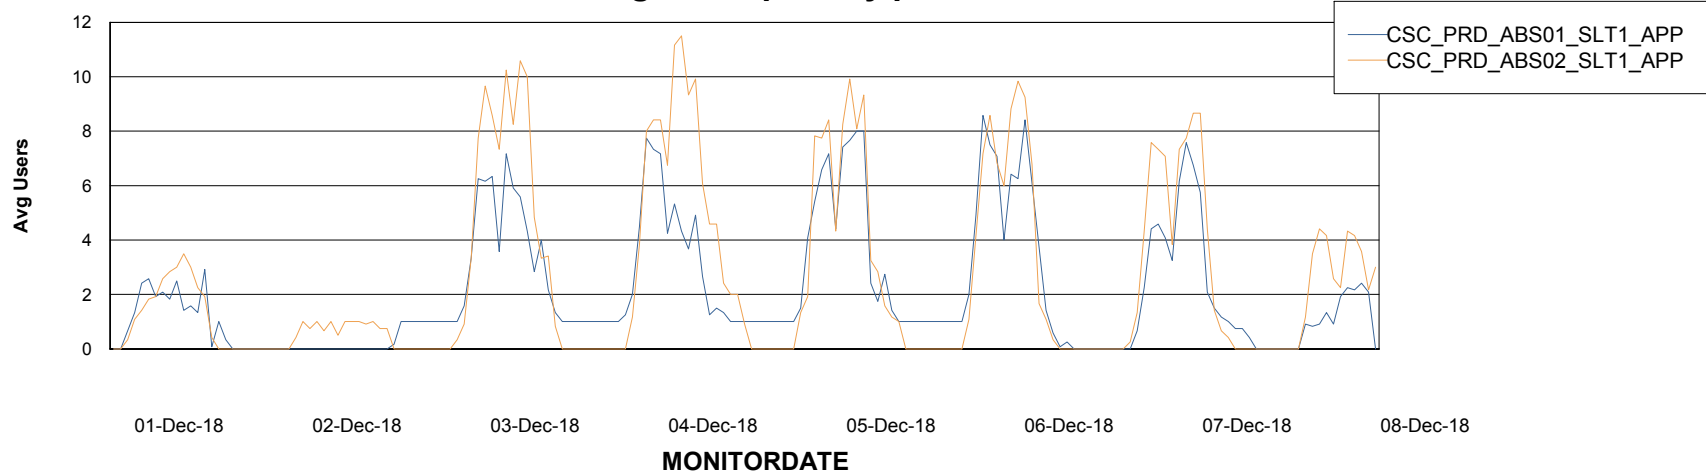

Avg users per day per ABS server