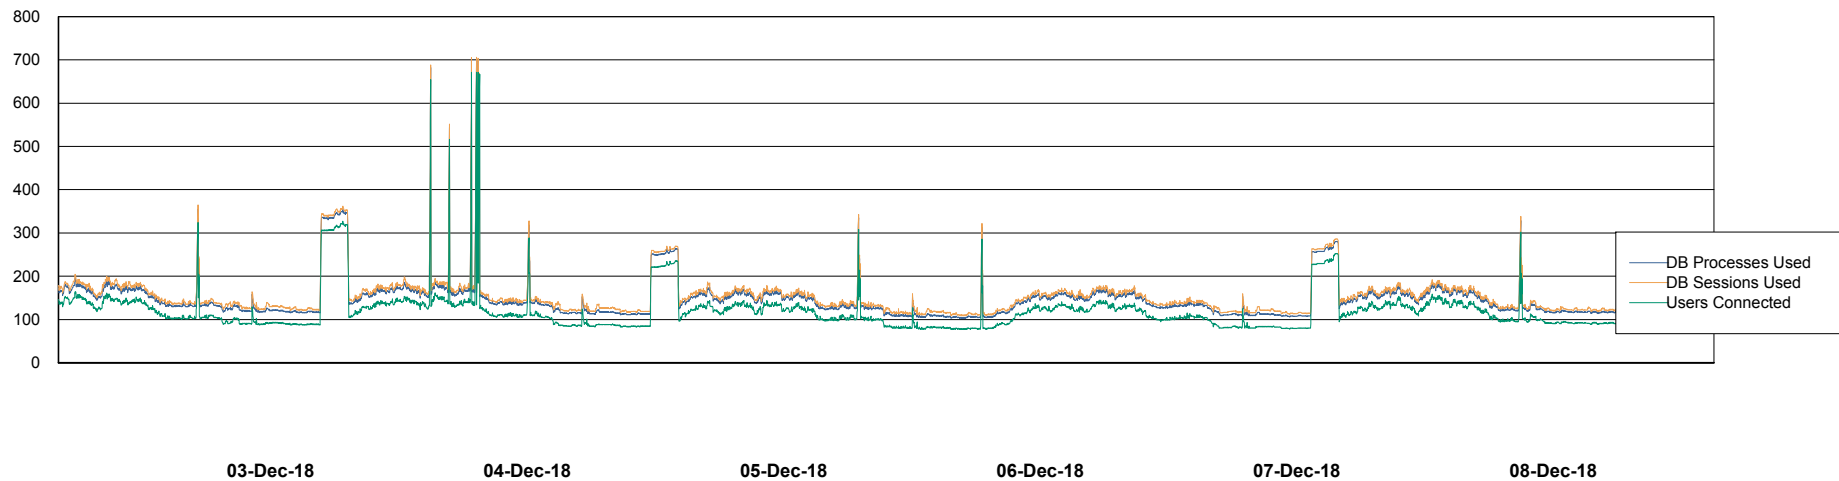

Harddisk Usage BNL_PRD_vm-absa03

	Free disk space on c: (%)	Total disk space on c: (Gb)	Free disk space on d: (%)	Total disk space on d: (Gb)	Free disk space on f: (%)	Total disk space on f: (Gb)
08-Dec-18	76	127	76	127	92	64
07-Dec-18	76	127	76	127	92	64
06-Dec-18	77	127	76	127	92	64
05-Dec-18	77	127	76	127	92	64
04-Dec-18	77	127	76	127	92	64
03-Dec-18	77	127	76	127	92	64
02-Dec-18	77	127	76	127	92	64

Weekly SLA Customer Report

Customer BNL_Production
Database ID 83

Database Performance BNLDB_Production

DB Processes Max 700
DB Sessions Max 1,072

Weekly SLA Customer Report

Customer BNL_Production
 Database ID 83