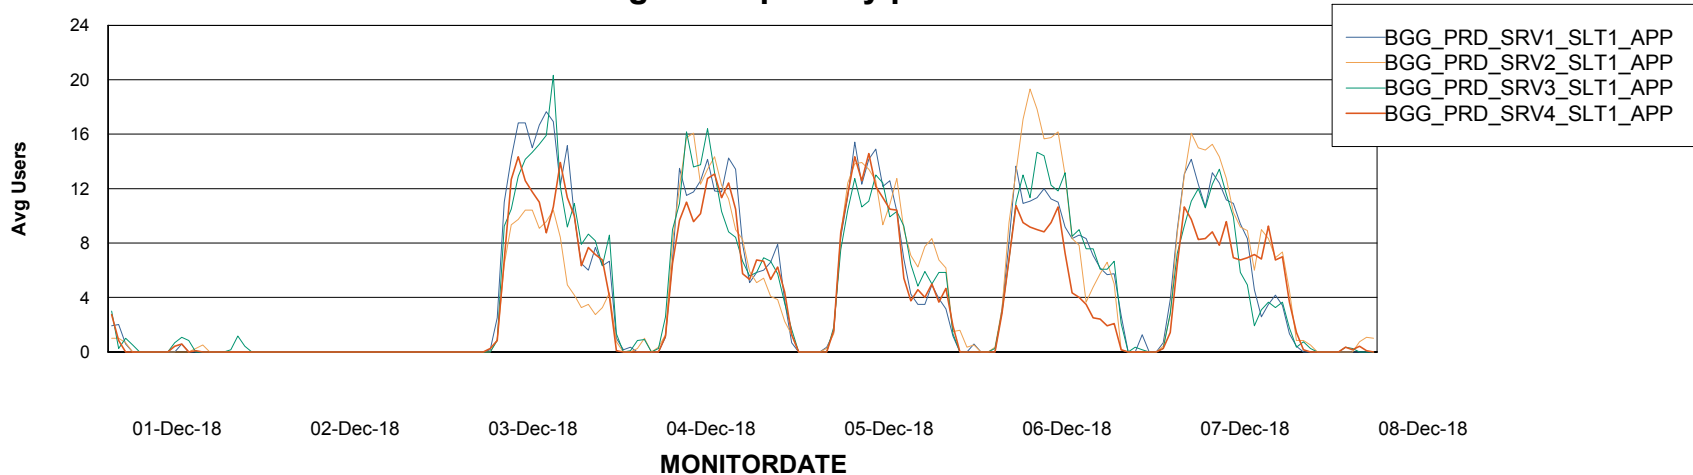

Avg users per day per ABS server