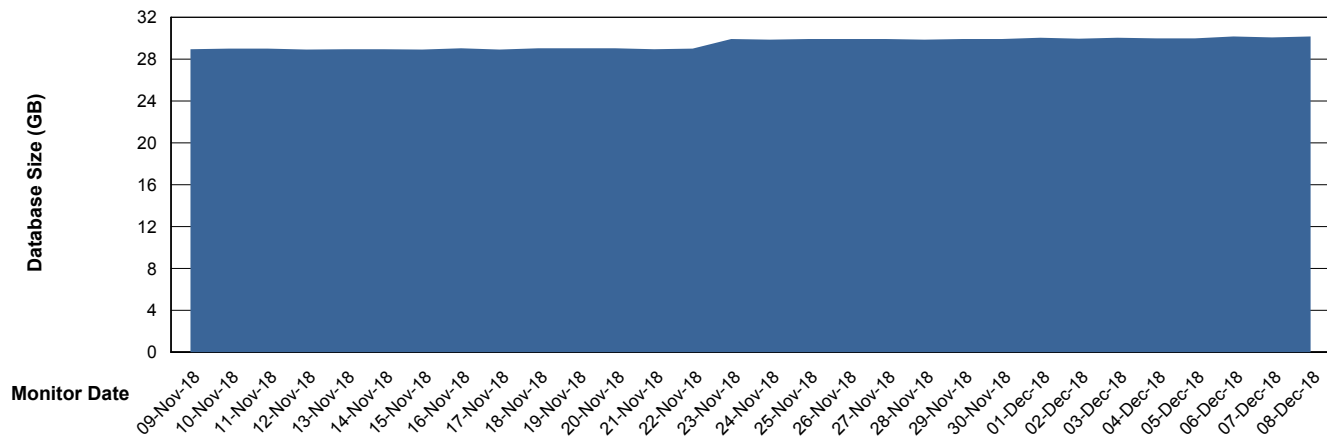

Customer BGG_Production
Database ID 58

Database Performance BGGDB_Standby

Weekly SLA Customer Report

Customer BGG_Production
Database ID 58

DATABASE SIZE BGGDB_BI

Database growth over last month

DATABASE SIZE BGGDB_Production