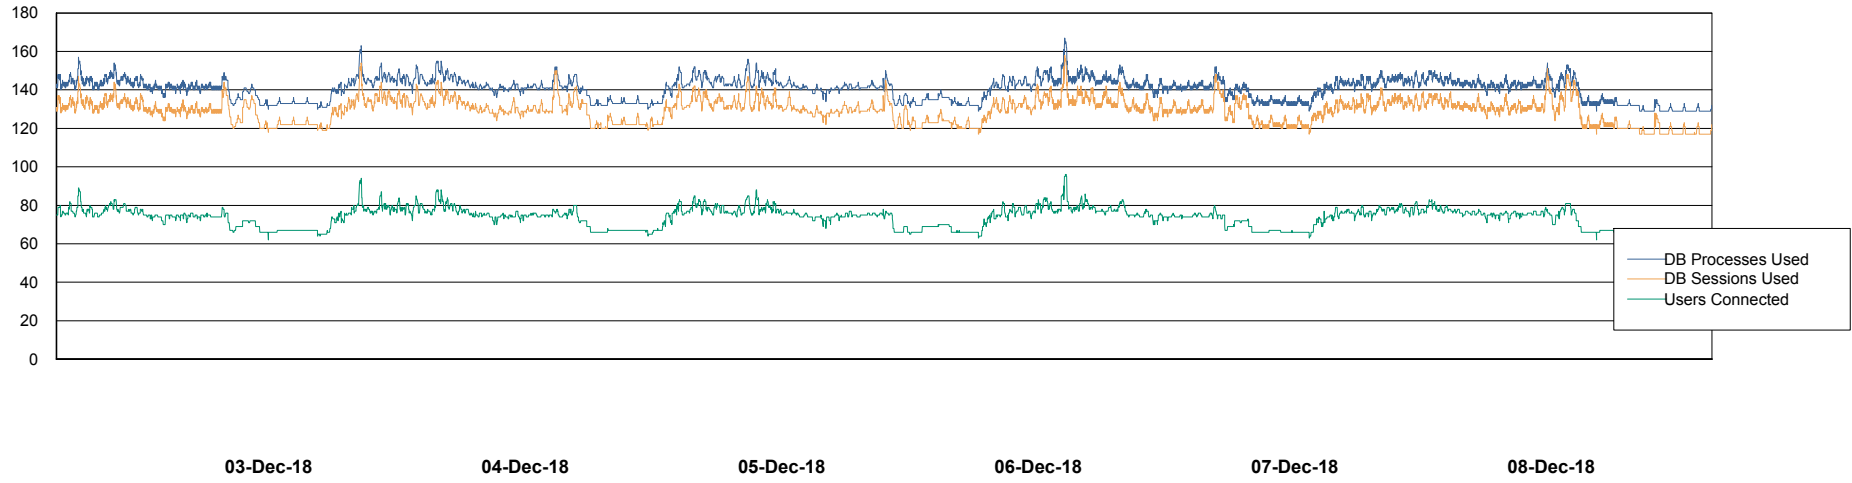

Weekly SLA Customer Report

Customer BGG_Production
Database ID 58

Database Performance BGGDB_BI

Weekly SLA Customer Report

Customer BGG_Production
Database ID 58

Database Performance BGGDB_Production

Weekly SLA Customer Report