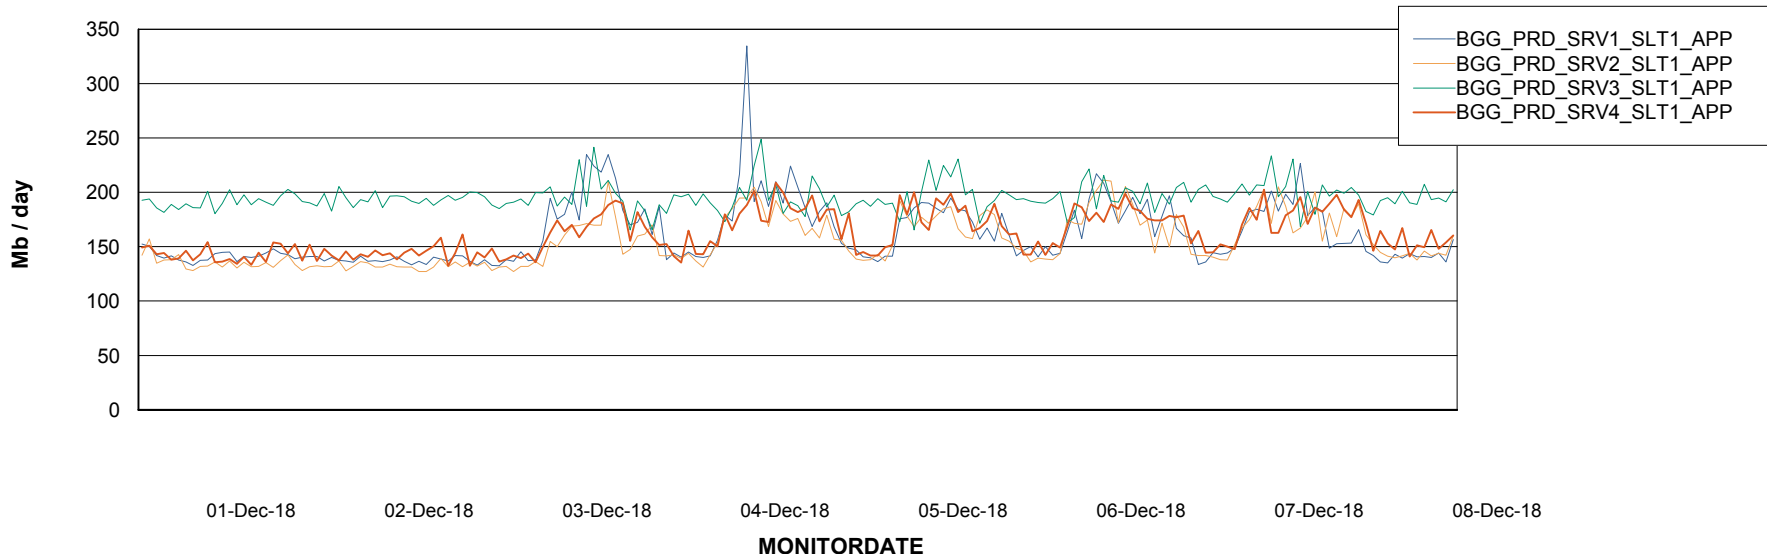

ABSolute Application Server Services

Avg memory used per ABS Server Service