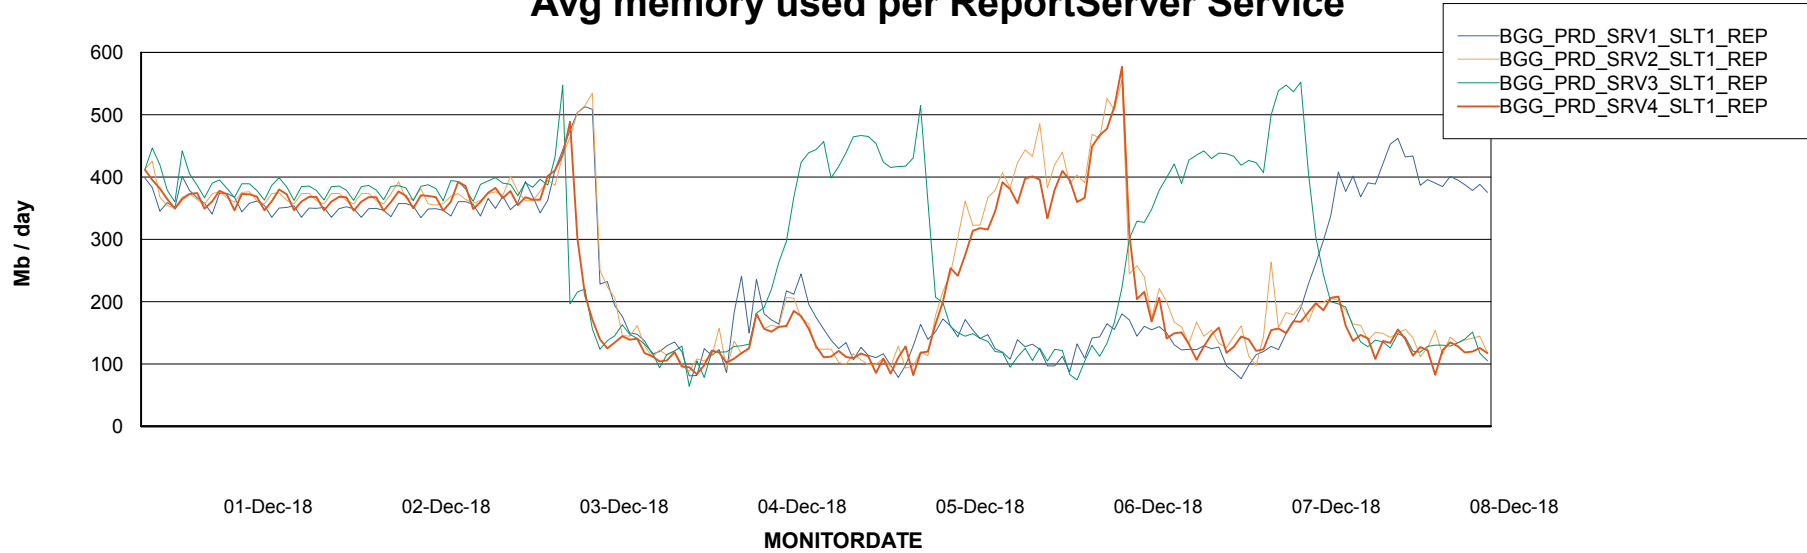

Avg memory used per ABS Server Service

Avg users per day per ABS server

Weekly SLA Customer Report

Customer BGG_Production
Database ID 58

ABSSolute Application ReportServer Services

Avg memory used per ReportServer Service