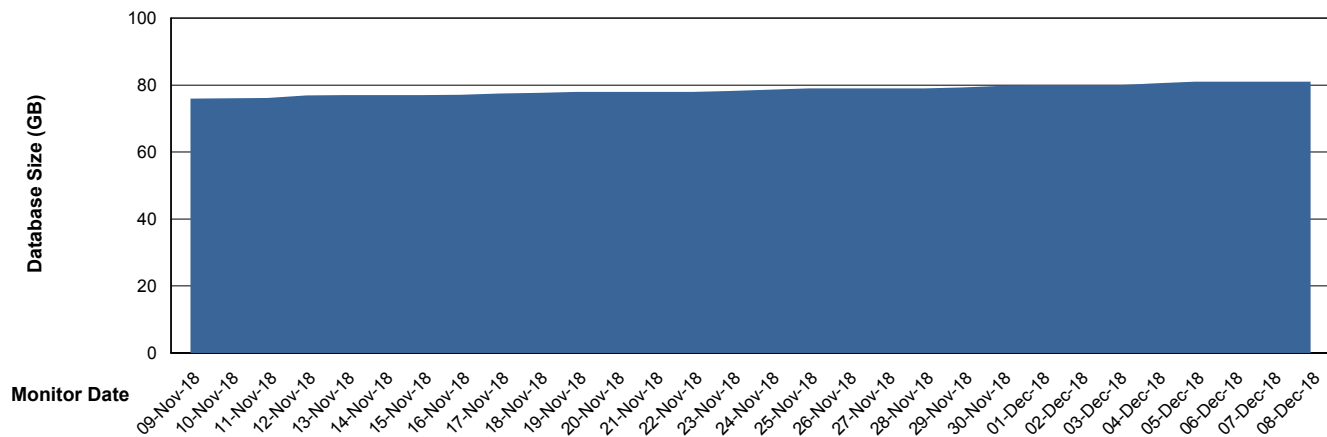

DATABASE SIZE BGGDB_Production

Database growth over last month