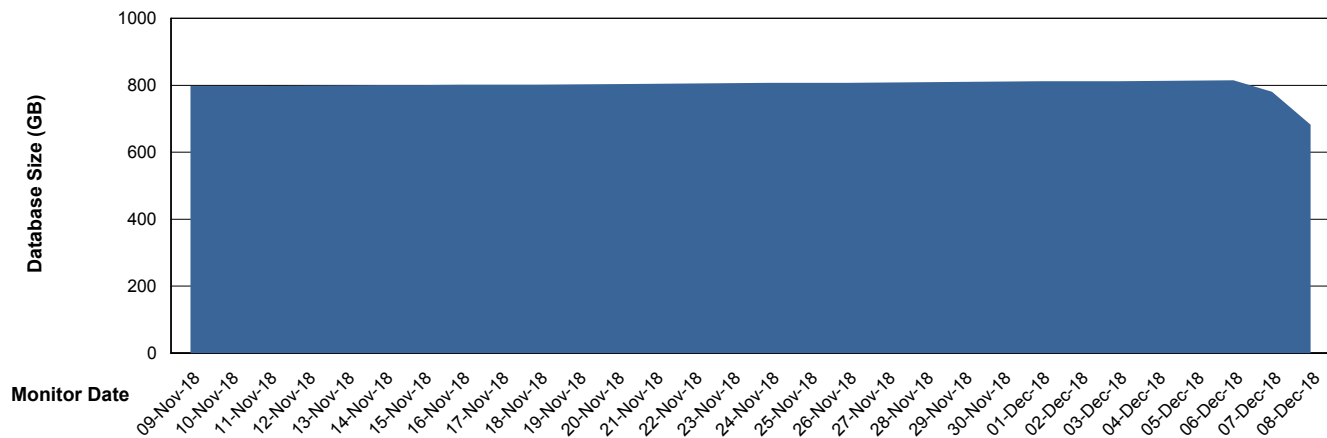

# Weekly SLA Customer Report

Customer AUJ\_Production  
 Database ID 41

DATABASE SIZE AUJ\_DB4\_Primary

Database growth over last month

DATABASE SIZE AUJDB\_BI

Database growth over last month