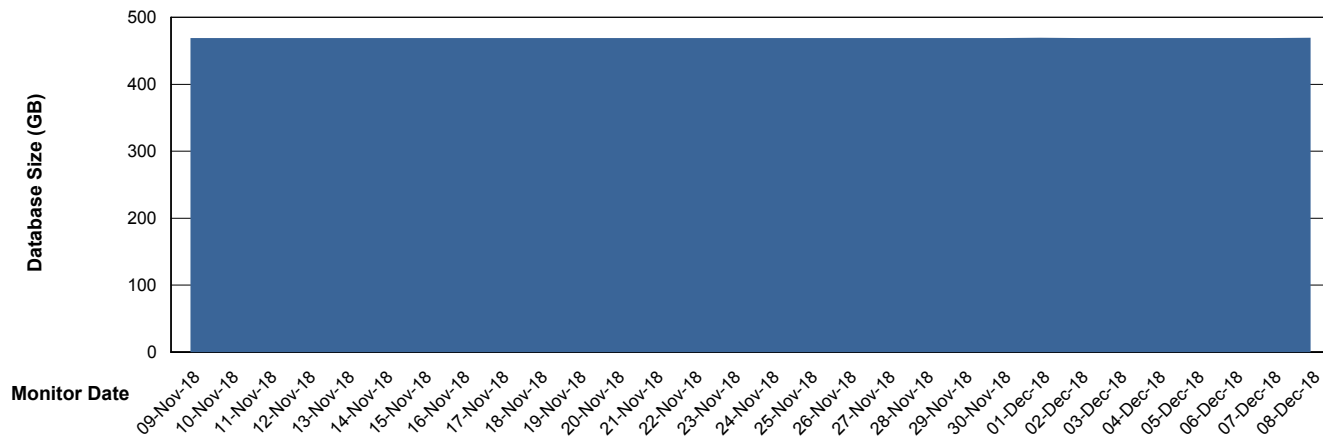

# Weekly SLA Customer Report

Customer AUJ\_Production  
 Database ID 41

DATABASE SIZE AUJ\_DB4\_Primary

Database growth over last month

DATABASE SIZE AUJDB\_BI

Database growth over last month

### Database growth over last month