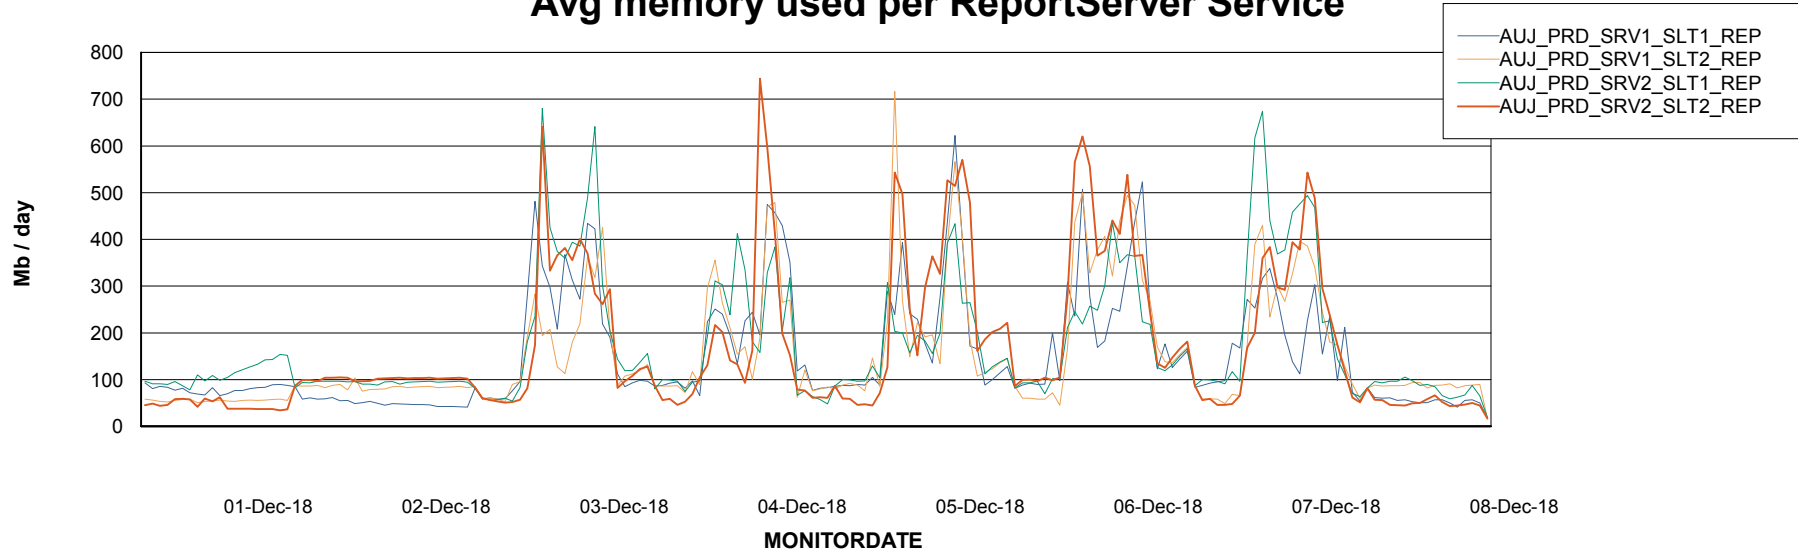

ABSolute Application ReportServer Services

Avg memory used per ReportServer Service