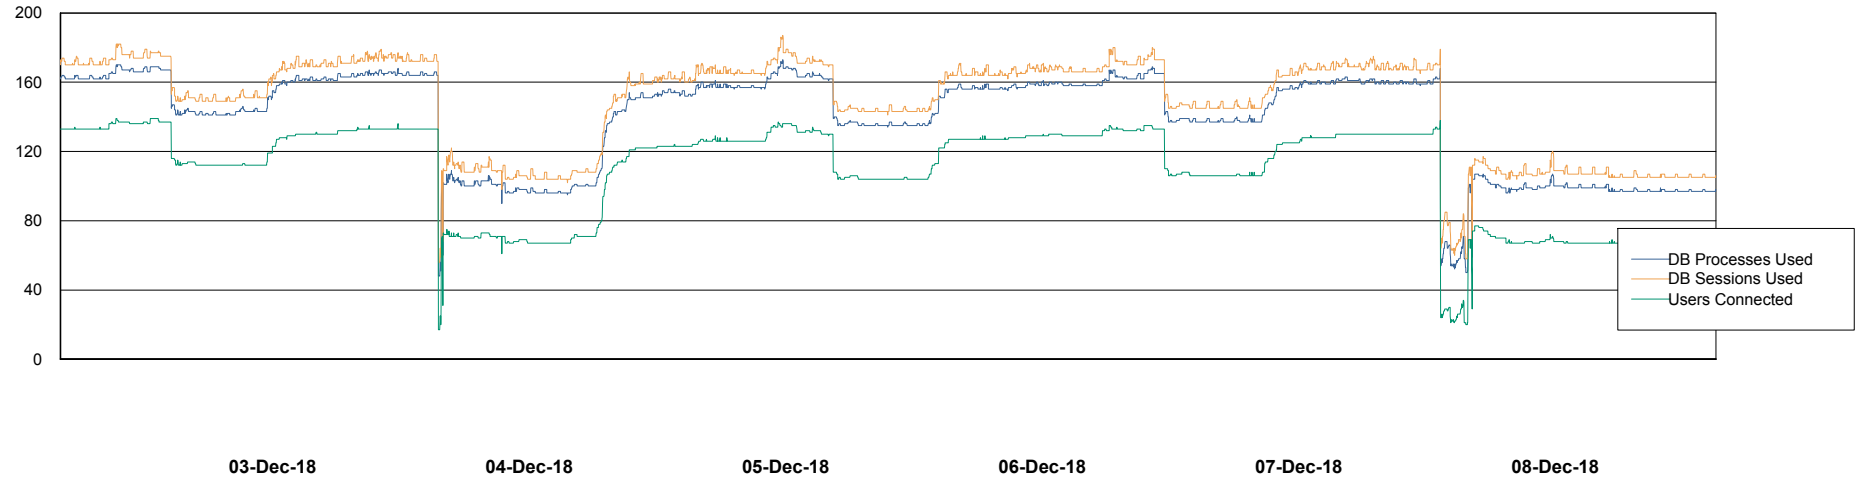

Database Performance AUJ_DB4_Primary