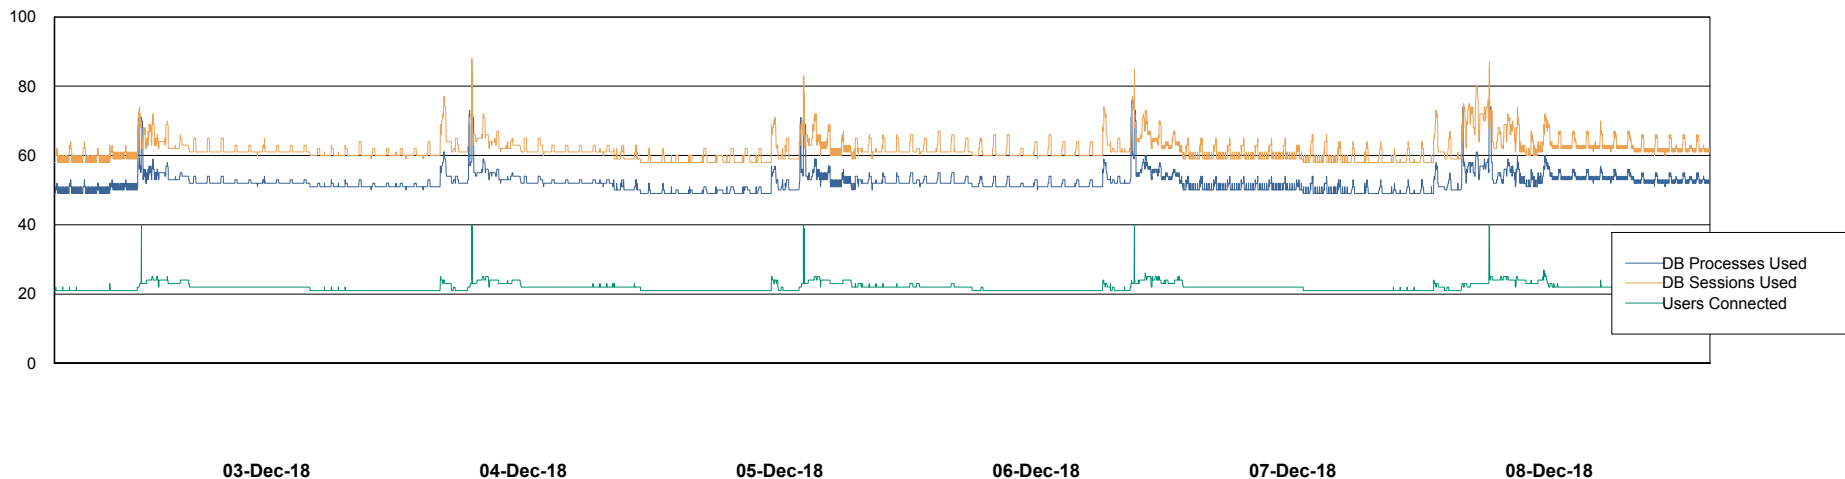

Database Performance AUJDB_BI