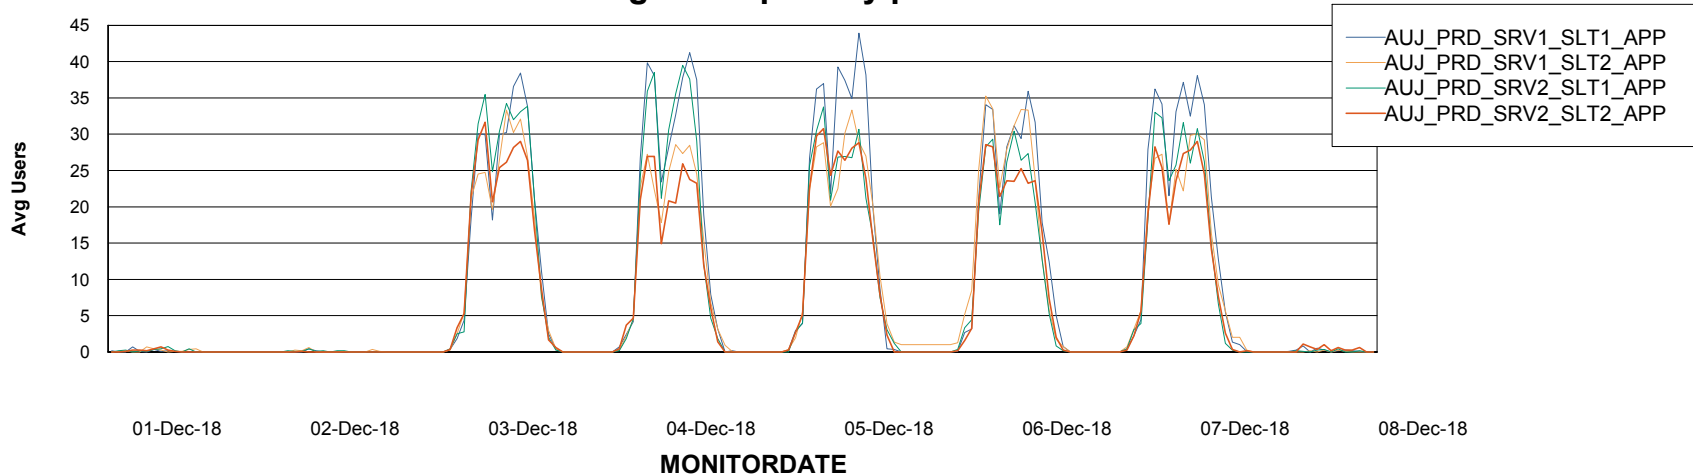

Avg users per day per ABS server