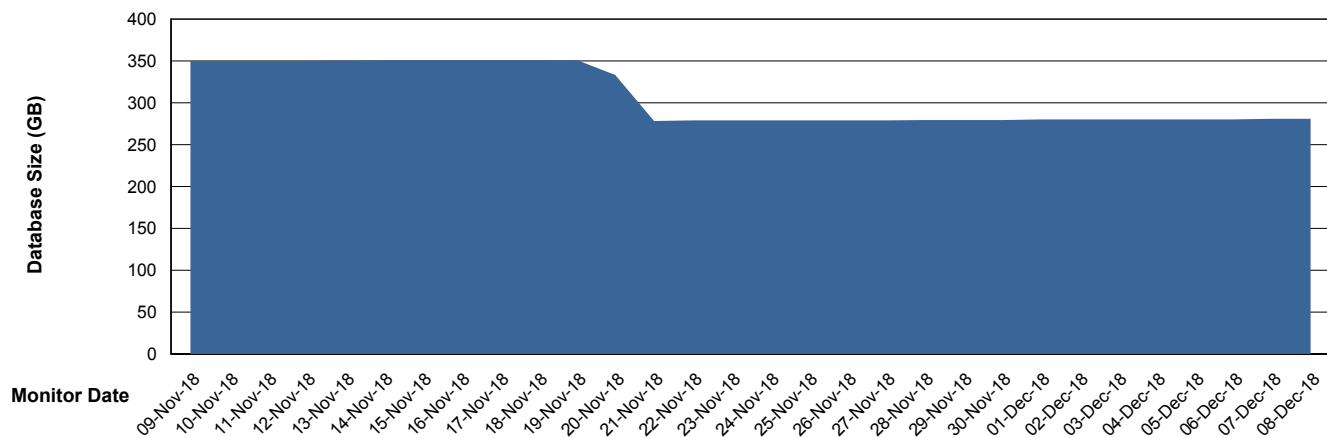

# Weekly SLA Customer Report

Customer AUJ\_Production  
 Database ID 41

DATABASE SIZE AUJ\_DB4\_Primary

Database growth over last month

DATABASE SIZE AUJDB\_BI

Database growth over last month

### Database growth over last month