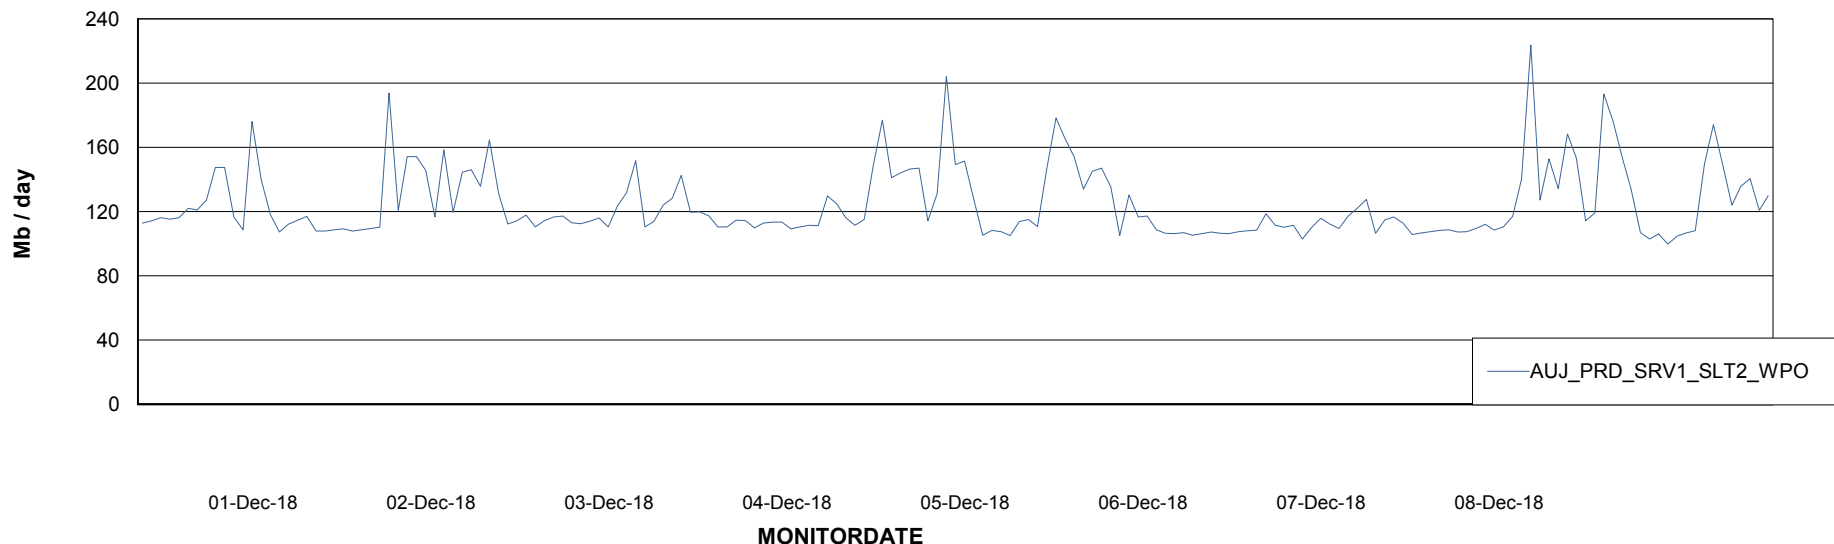

ABSSolute Web Component Services

Avg memory used per ABS Web component