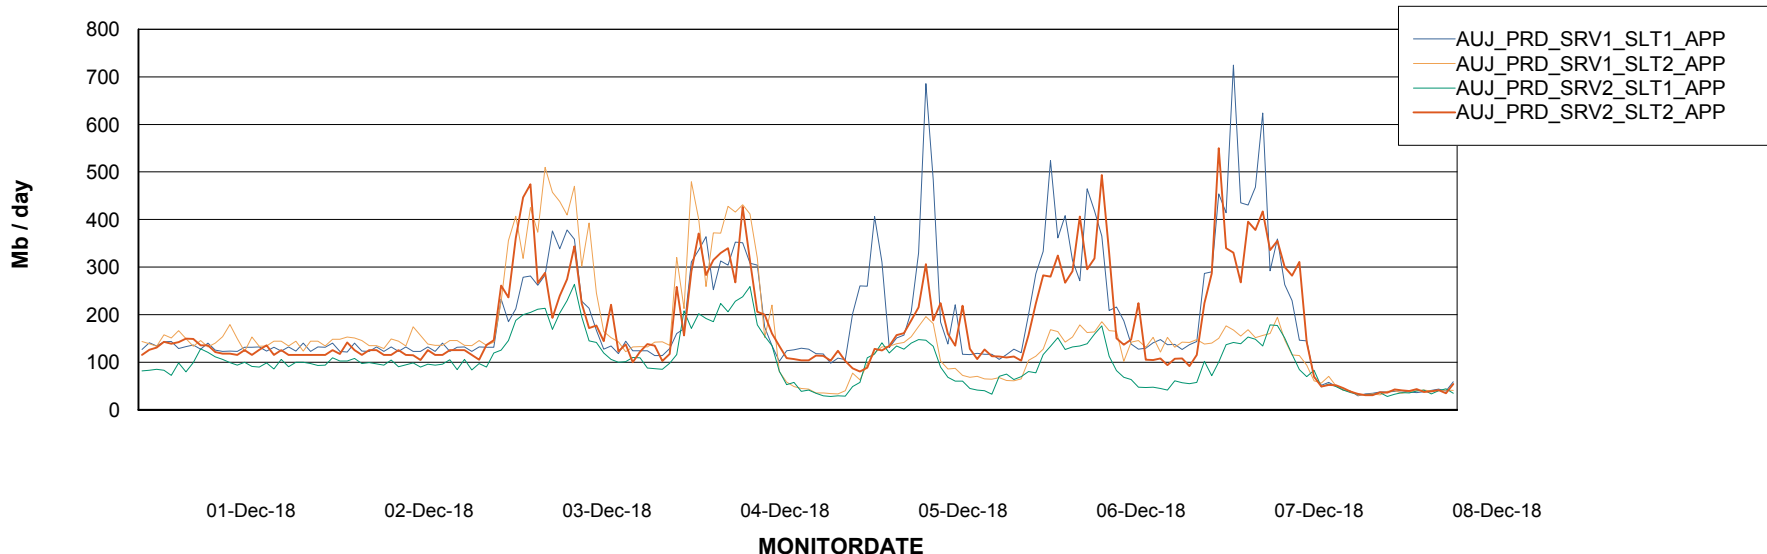

ABSSolute Application Server Services

Avg memory used per ABS Server Service