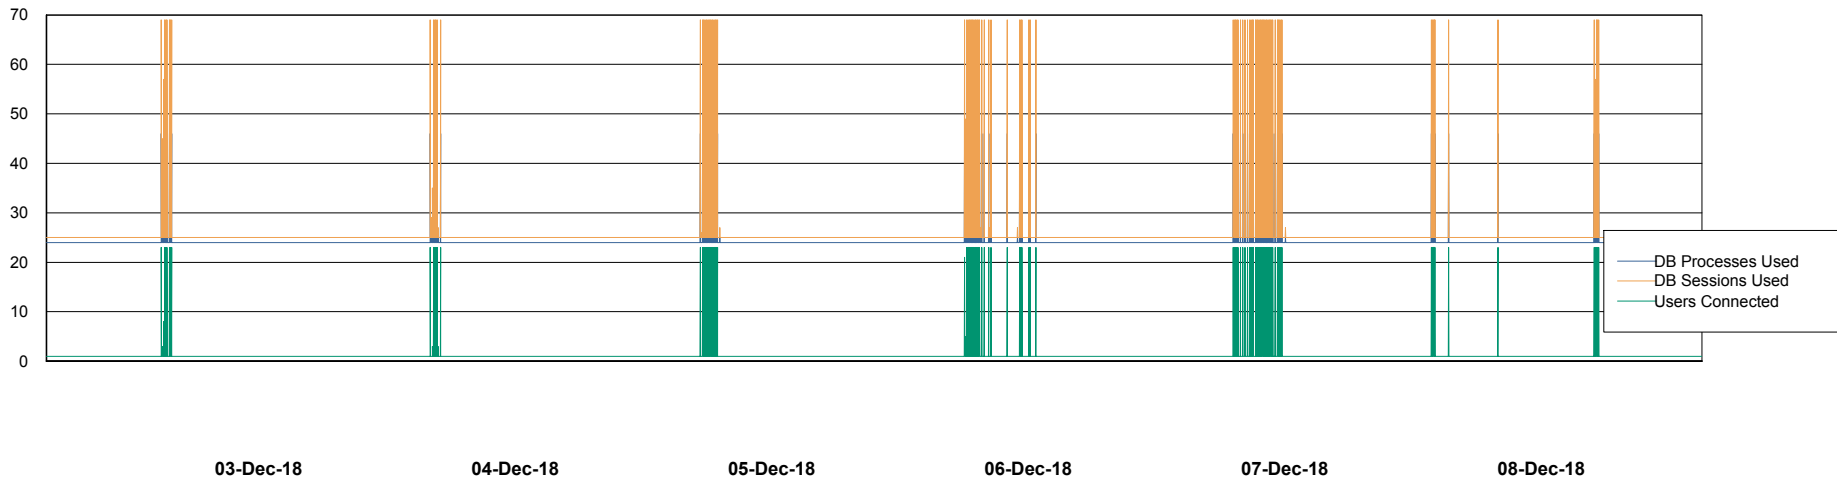

Database Performance AUJ_DB6_Standby2