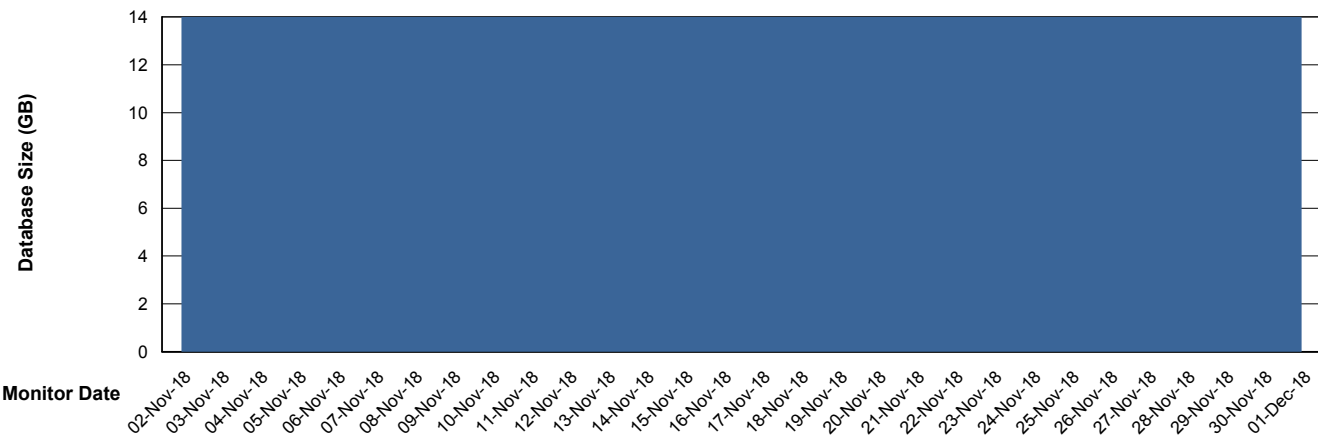

Database Performance WBLDB_Standby

DB Processes Max 500
DB Sessions Max 772

Weekly SLA Customer Report

Customer WBL_Production
 Database ID 40

DATABASE SIZE WBLDB_Production

Database growth over last month

Database Tablespace WBLDB_Production

Date	Tablespace Name	Filesize (Gb)	Usedsize (Gb)	Percentage free
01-Dec-18	ABSDATA	6	5	17
	INDX	9	7	22
30-Nov-18	ABSDATA	6	5	17
	INDX	9	7	22
29-Nov-18	ABSDATA	6	5	17
	INDX	9	7	22
28-Nov-18	ABSDATA	6	5	17
	INDX	9	7	22
27-Nov-18	ABSDATA	6	5	17
	INDX	9	7	22
26-Nov-18	ABSDATA	6	5	17
	INDX	9	7	22
25-Nov-18	ABSDATA	6	5	17
	INDX	9	7	22