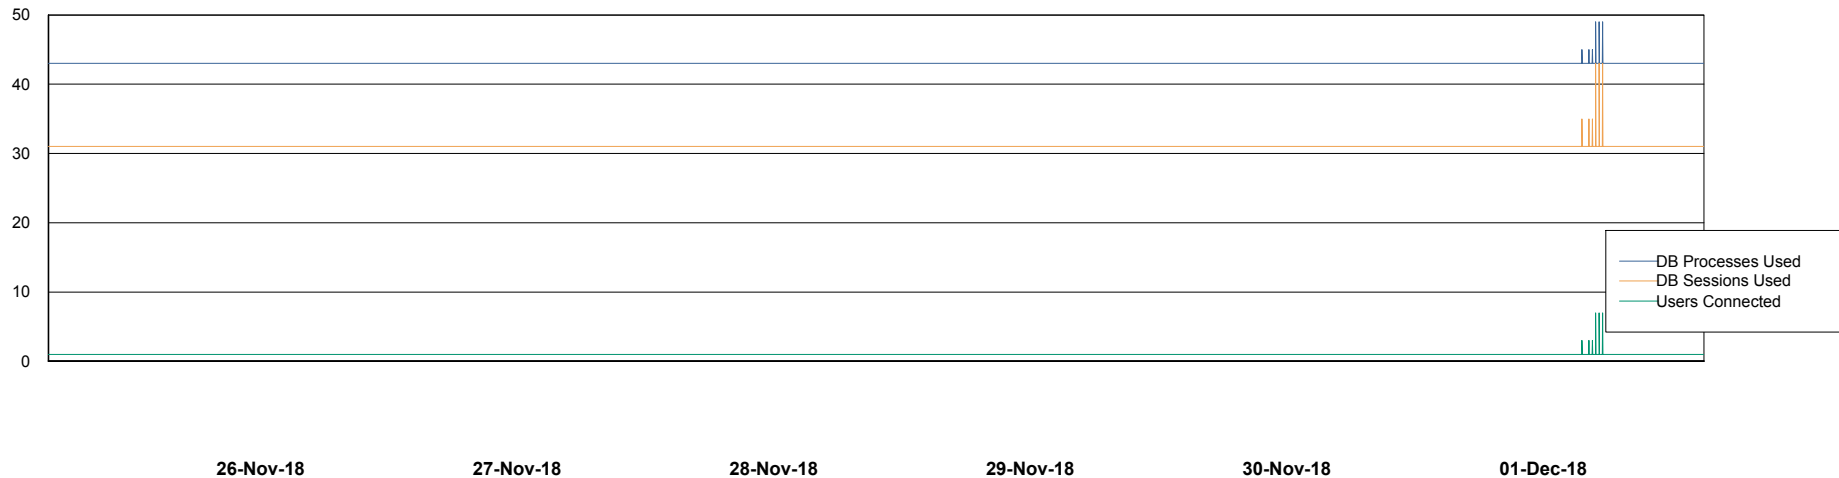

Weekly SLA Customer Report

Customer WBL_Production
Database ID 40

Database Performance WBLDB_Production

DB Processes Max 500
DB Sessions Max 772

Weekly SLA Customer Report

Customer WBL_Production
Database ID 40

Database Performance WBLDB_Standby

DB Processes Max 500
DB Sessions Max 772

Weekly SLA Customer Report

Customer WBL_Production
 Database ID 40

DATABASE SIZE WBLDB_Production

Database growth over last month