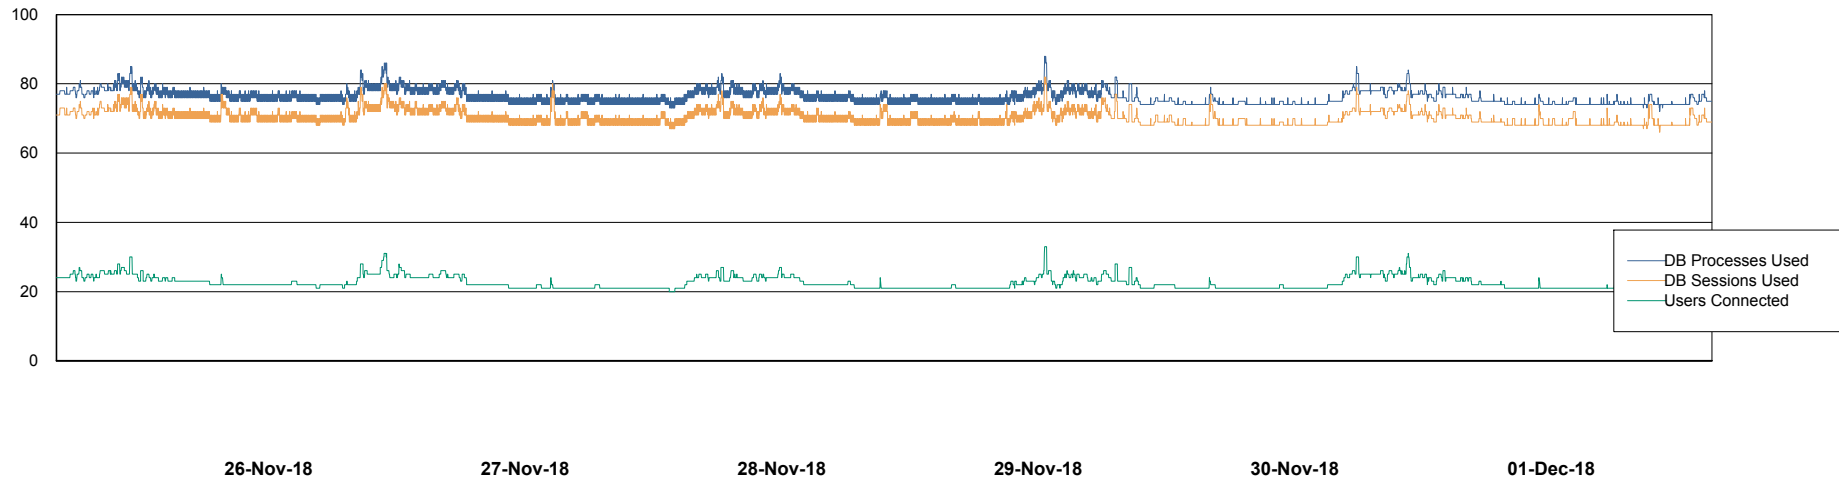

Harddisk Usage WBL_PRD_ORACLE2

	Free disk space on c: (%)	Total disk space on c: (Gb)	Free disk space on d: (%)	Total disk space on d: (Gb)	Free disk space on e: (%)	Total disk space on e: (Gb)	Free disk space on f: (%)	Total disk space on f: (Gb)
01-Dec-18	75	120	90	200	89	200	96	200
30-Nov-18	75	120	90	200	89	200	96	200
29-Nov-18	75	120	90	200	89	200	96	200
28-Nov-18	75	120	90	200	89	200	96	200
27-Nov-18	75	120	90	200	89	200	97	200
26-Nov-18	75	120	90	200	89	200	97	200
25-Nov-18	75	120	90	200	89	200	97	200

Weekly SLA Customer Report

Customer WBL_Production
Database ID 40

Database Performance WBLDB_Production

DB Processes Max 500
DB Sessions Max 772

Weekly SLA Customer Report

Customer WBL_Production
Database ID 40