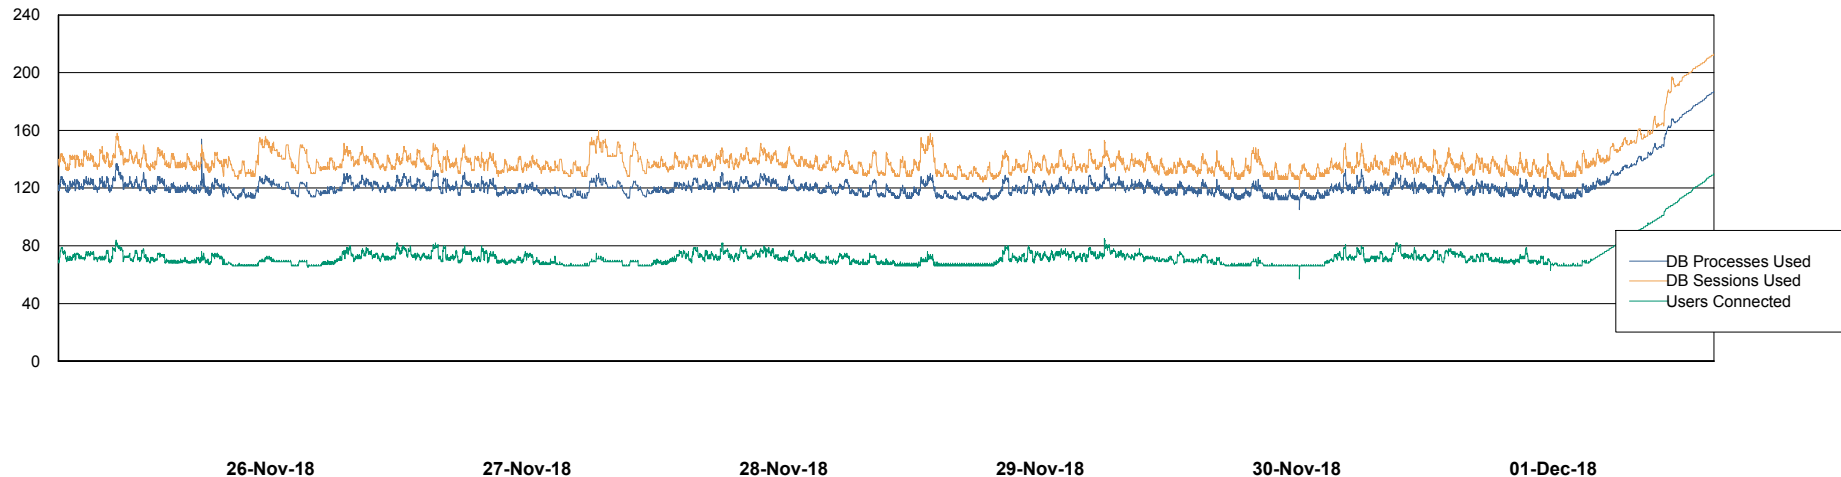

Database Performance VOSDB_Production

DB Processes Max 300
DB Sessions Max 472