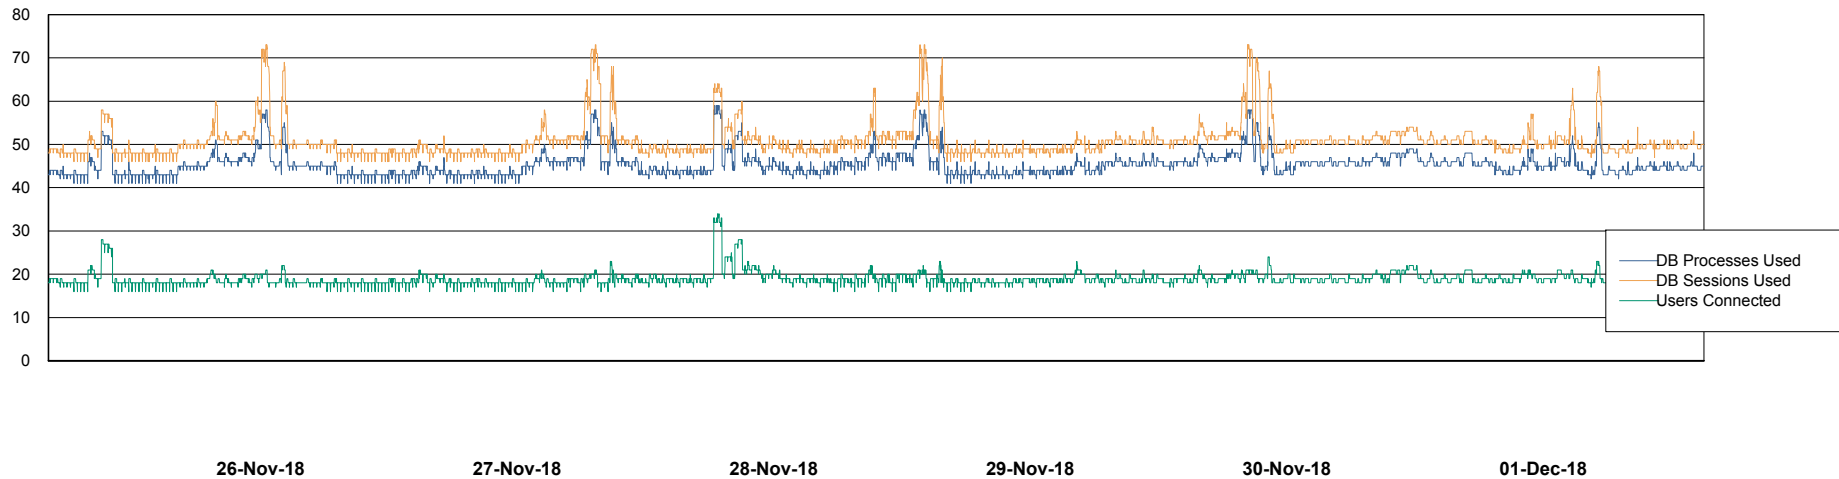

Harddisk Usage VOS_ABSWEB2

	Free disk space on / (%)	Total disk space on / (Gb)	Used disk space on / (Gb)	Total disk space on /home (Gb)	Used disk space on /home (Gb)	Free disk space on /opt (%)	Total disk space on /opt (Gb)	Used disk space on /opt (Gb)	Total disk space on /tmp (Gb)	Used disk space on /tmp (Gb)
01-Dec-18	87	50	6	50	6	87	50	6	50	6
30-Nov-18	87	50	6	50	6	87	50	6	50	6
29-Nov-18	87	50	6	50	6	87	50	6	50	6
28-Nov-18	87	50	6	50	6	87	50	6	50	6
27-Nov-18	87	50	6	50	6	87	50	6	50	6
26-Nov-18	87	50	6	50	6	87	50	6	50	6
25-Nov-18	87	50	6	50	6	87	50	6	50	6

Weekly SLA Customer Report

Customer VOS_Production
Database ID 68

Database Performance VOSBIDB_Production

DB Processes Max 500
DB Sessions Max 772

Weekly SLA Customer Report

Customer VOS_Production
Database ID 68