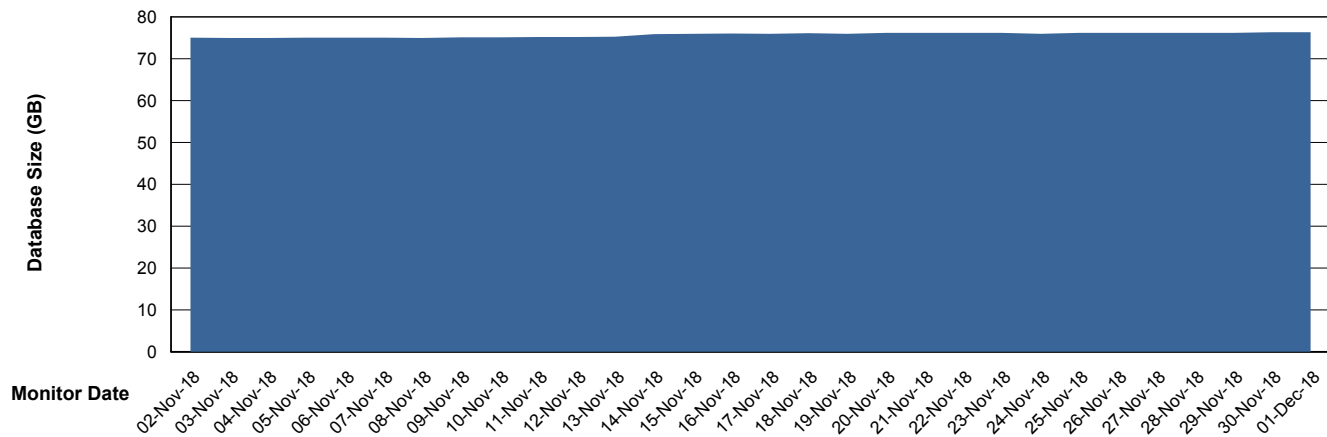

Database Performance VOSDB_Production

DB Processes Max 300
DB Sessions Max 472

Weekly SLA Customer Report

Customer VOS_Production
Database ID 68

Database Performance VOSDB_Standby

DB Processes Max 300
DB Sessions Max 472

Weekly SLA Customer Report

Customer VOS_Production
 Database ID 68

DATABASE SIZE VOSBIDB_Production

Database growth over last month

DATABASE SIZE VOSDB_Production

Database growth over last month

Weekly SLA Customer Report