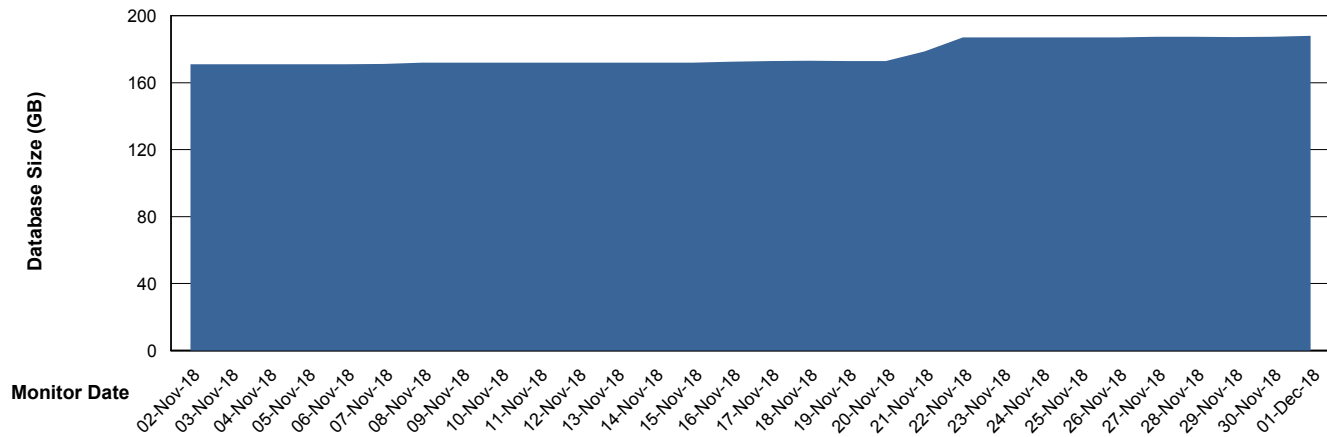

Weekly SLA Customer Report

Customer VOS_Production
 Database ID 68

DATABASE SIZE VOSBIDB_Production

Database growth over last month

DATABASE SIZE VOSDB_Production

Database growth over last month

Weekly SLA Customer Report

Customer VOS_Production
Database ID 68

Database Tablespace VOSBIDB_Production

Date	Tablespace Name	Filesize (Gb)	Usedsize (Gb)	Percentage free
01-Dec-18	ABSDATA	36	30	17
	INDX	50	43	14
30-Nov-18	ABSDATA	36	30	17
	INDX	50	43	14
29-Nov-18	ABSDATA	36	30	17
	INDX	50	43	14
28-Nov-18	ABSDATA	36	30	17
	INDX	50	43	14
27-Nov-18	ABSDATA	36	30	17
	INDX	50	43	14
26-Nov-18	ABSDATA	36	30	17
	INDX	50	42	16
25-Nov-18	ABSDATA	36	30	17
	INDX	50	42	16