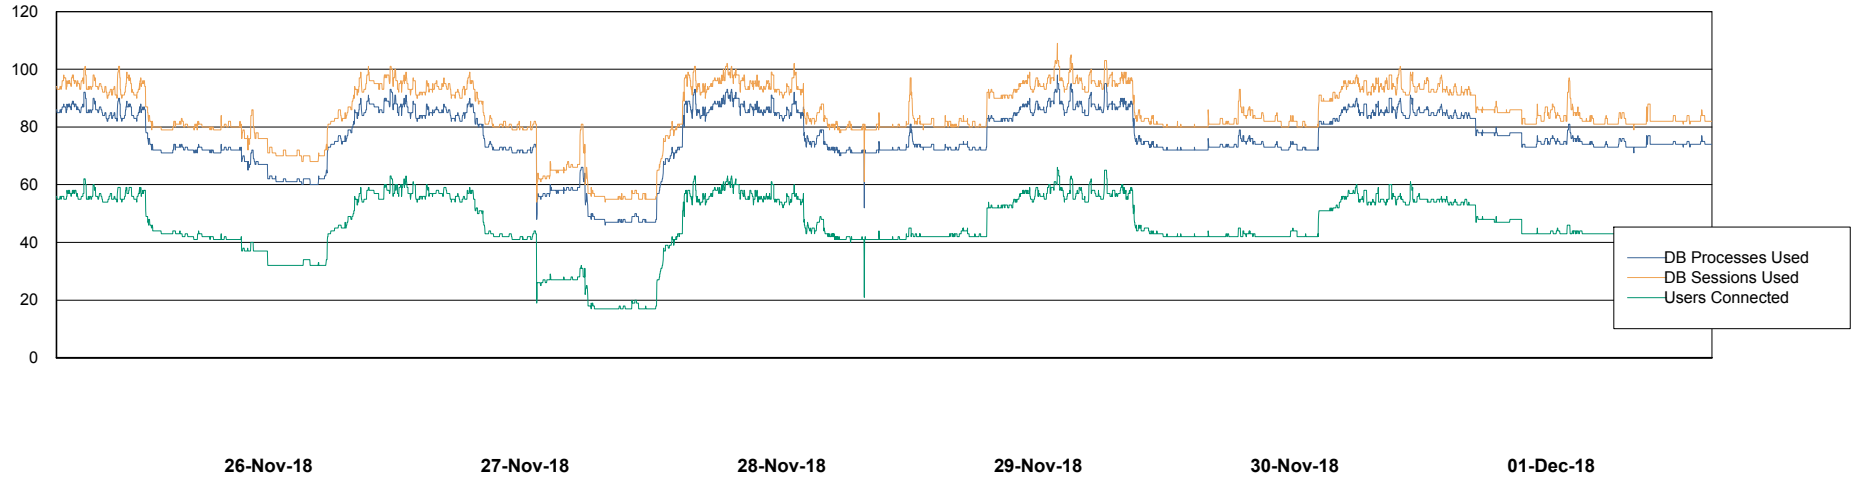

Harddisk Usage VEN_PRD_ORACLE2

	Free disk space on c: (%)	Free disk space on d: (%)	Free disk space on e: (%)
01-Dec-18	38	41	34
30-Nov-18	38	41	36
29-Nov-18	38	41	36
28-Nov-18	38	41	36
27-Nov-18	38	41	36
26-Nov-18	38	42	37
25-Nov-18	38	42	37

Weekly SLA Customer Report

Customer VEN_Production
Database ID 35

Database Performance VENDB_Production

DB Processes Max 500
DB Sessions Max 772

Weekly SLA Customer Report

Customer VEN_Production
Database ID 35