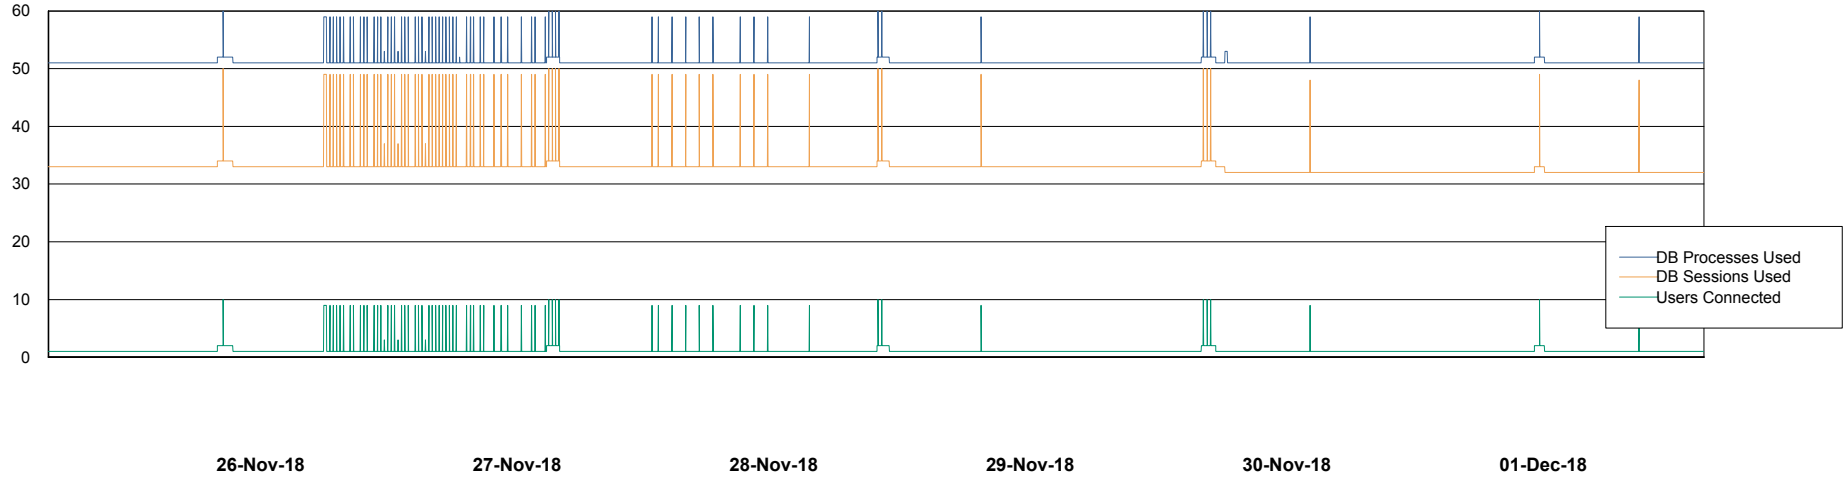

Weekly SLA Customer Report

Customer STK_Production
Database ID 82

Database Performance STKDB_ABS1 Production Database

DB Processes Max 500
DB Sessions Max 776

Weekly SLA Customer Report

Customer STK_Production
Database ID 82

Database Performance STKDB_ABS1SB Standby Database

DB Processes Max 500
DB Sessions Max 774

Weekly SLA Customer Report

Customer STK_Production
 Database ID 82

DATABASE SIZE STKDB_ABS1 Production Database

Database growth over last month