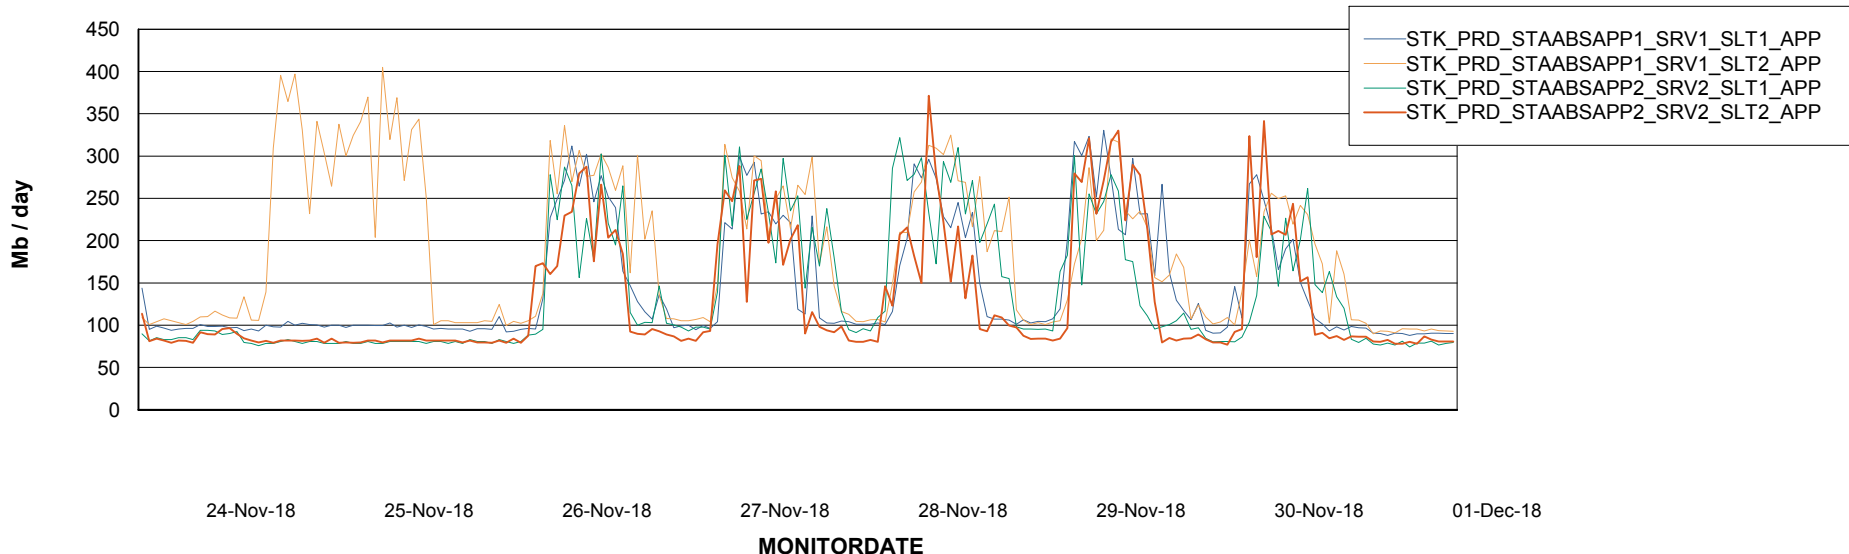

ABSSolute Application Server Services

Avg memory used per ABS Server Service