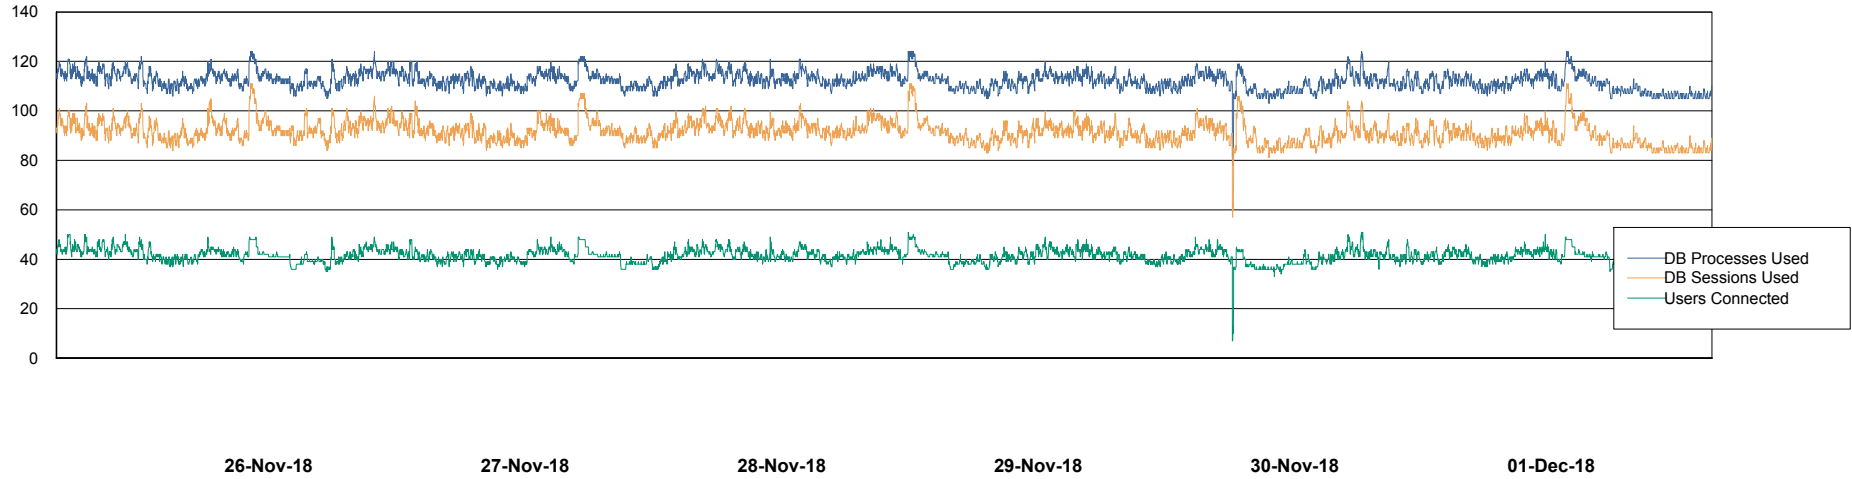

Database Performance STKDB_ABS1 Production Database

DB Processes Max 500
DB Sessions Max 776