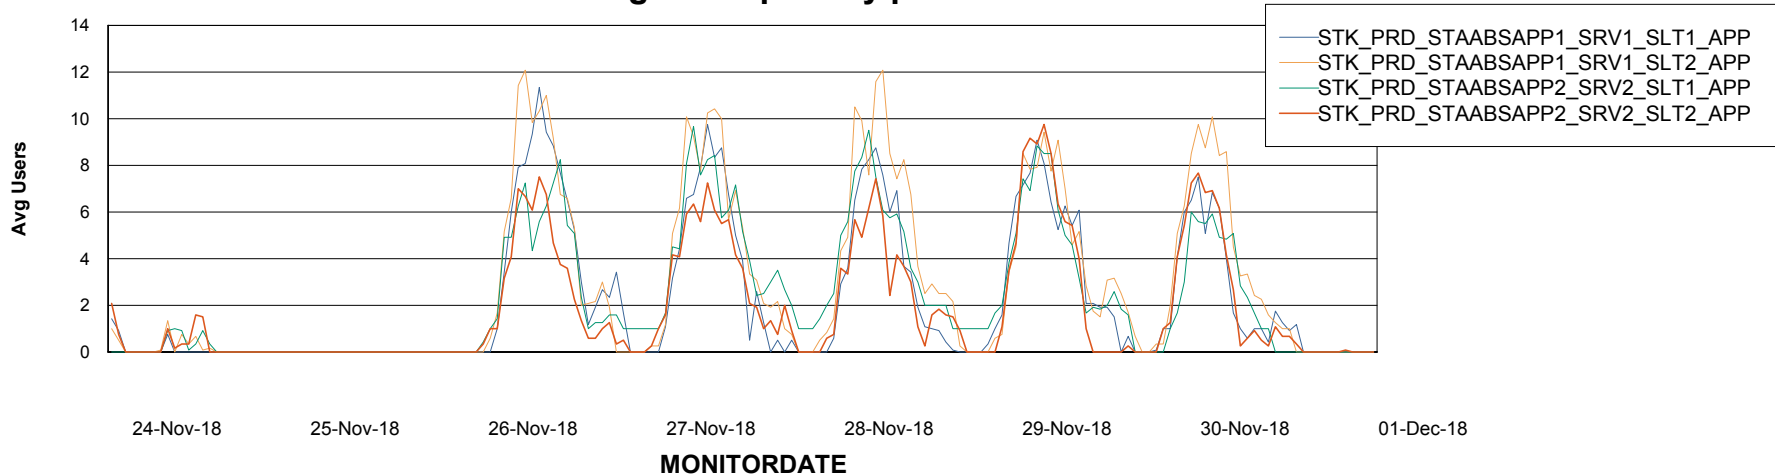

Weekly SLA Customer Report

Customer STK_Production
Database ID 82

ABSSolute Application Server Services

Avg memory used per ABS Server Service

Avg users per day per ABS server

Weekly SLA Customer Report

Customer STK_Production
Database ID 82