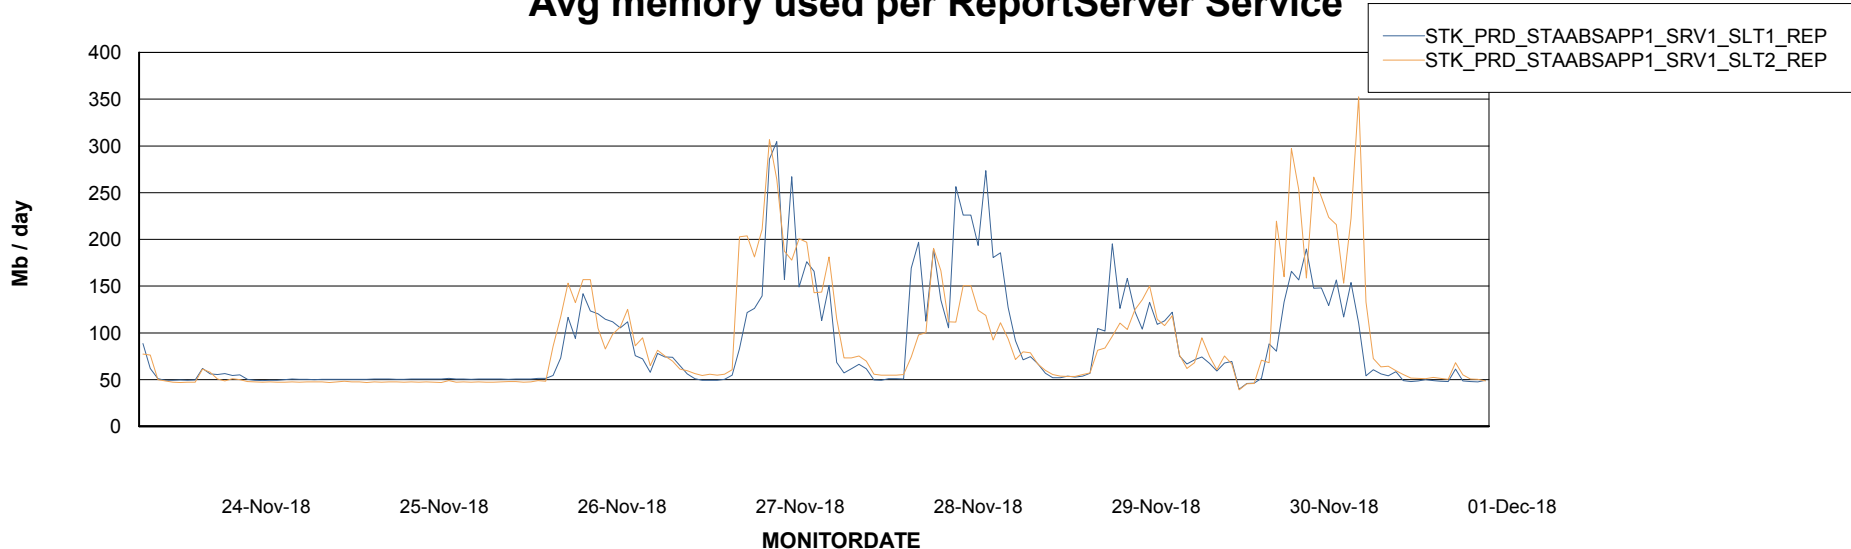

ABSSolute Application ReportServer Services

Avg memory used per ReportServer Service