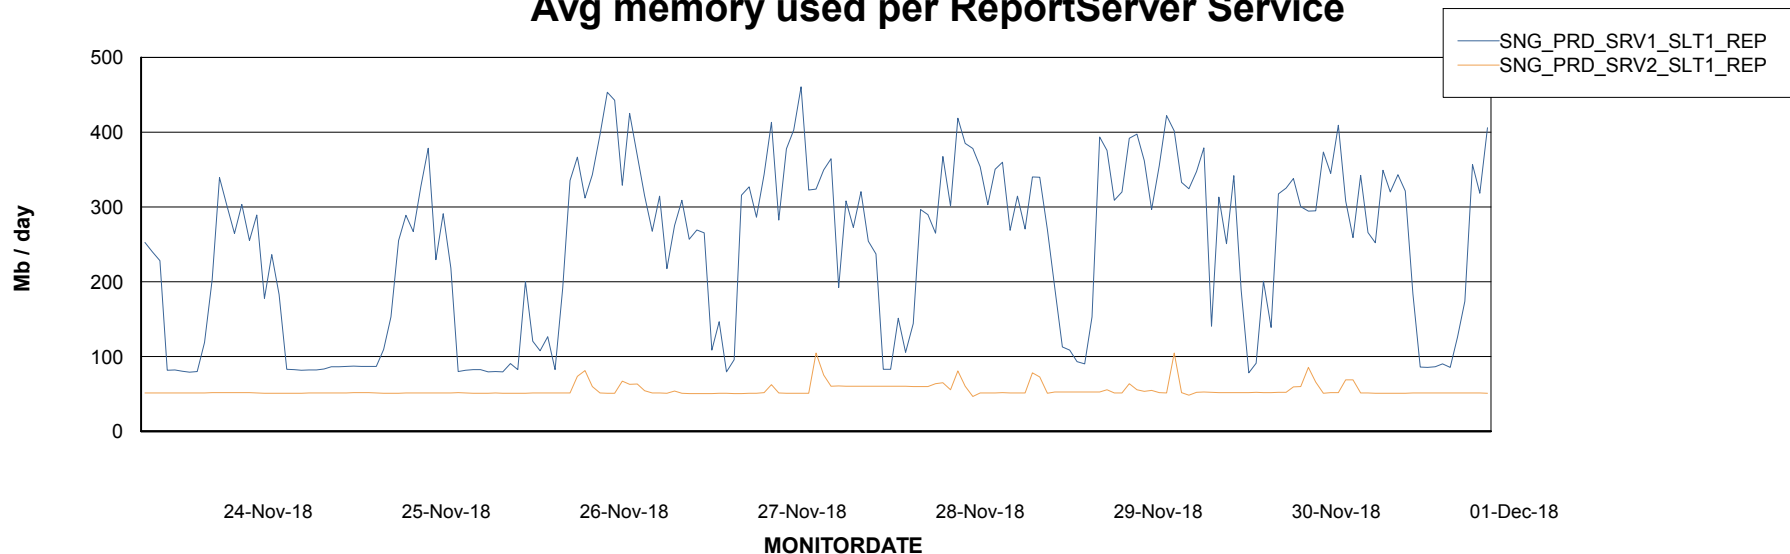

ABSSolute Application ReportServer Services

Avg memory used per ReportServer Service