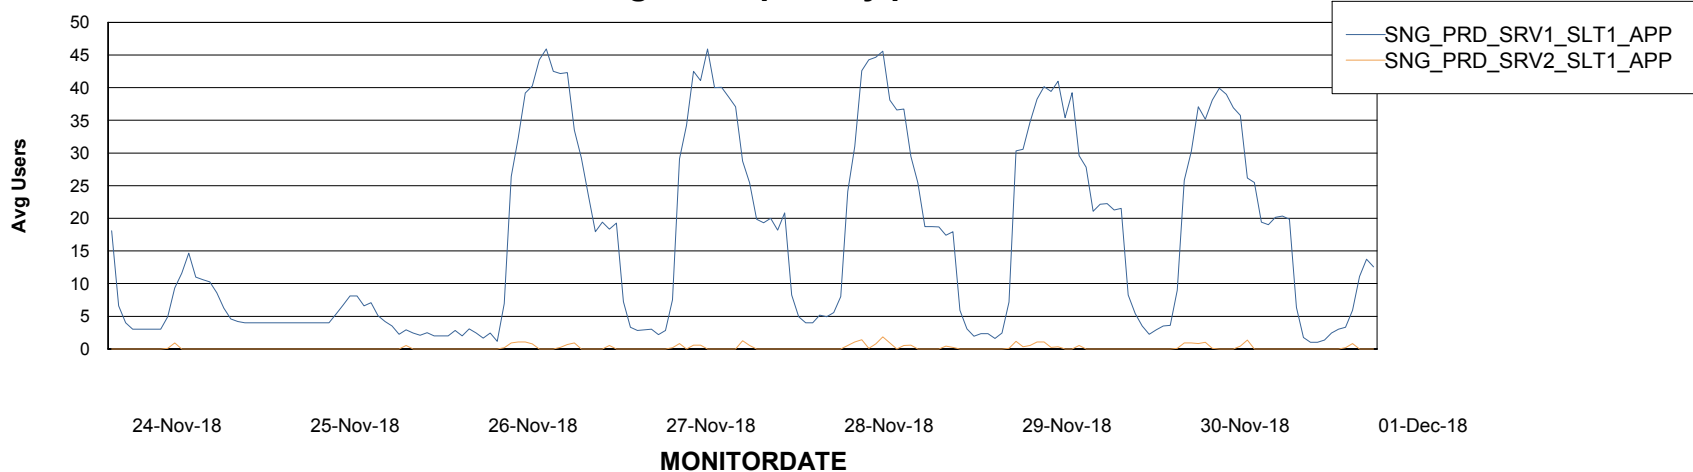

DATABASE SIZE SNGDB_Production

Database growth over last month

Database Tablespace SNGDB_Production

Date	Tablespace Name	Filesize (Gb)	Usedsize (Gb)	Percentage free
01-Dec-18	ABSDATA	20	16	20
	INDX	60	52	13
30-Nov-18	ABSDATA	20	16	20
	INDX	60	52	13
29-Nov-18	ABSDATA	20	16	20
	INDX	60	52	13
28-Nov-18	ABSDATA	20	16	20
	INDX	60	52	13
27-Nov-18	ABSDATA	20	16	20
	INDX	60	52	13
26-Nov-18	ABSDATA	20	16	20
	INDX	60	52	13
25-Nov-18	ABSDATA	20	16	20
	INDX	60	52	13

Weekly SLA Customer Report

Customer SNG_Production
Database ID 70

ABSSolute Application Server Services

Avg memory used per ABS Server Service

Avg users per day per ABS server

Weekly SLA Customer Report

Customer SNG_Production
Database ID 70