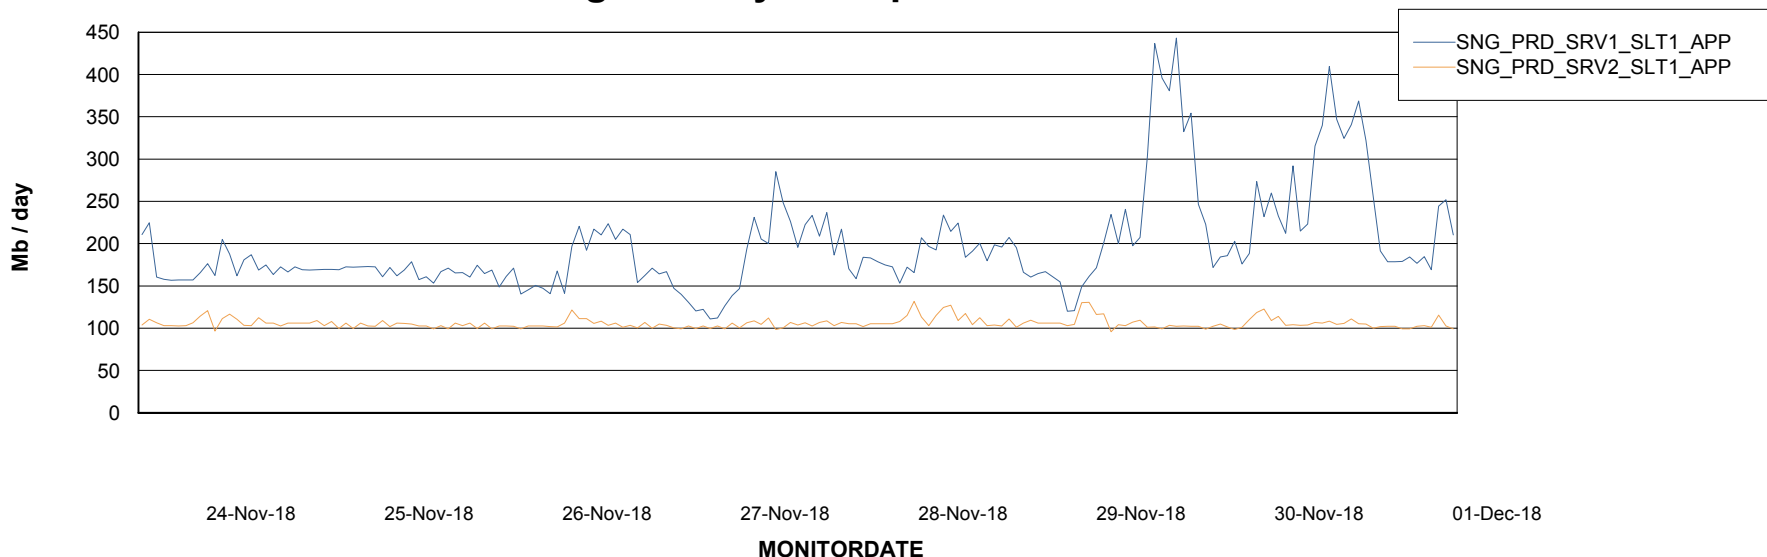

ABSSolute Application Server Services

Avg memory used per ABS Server Service