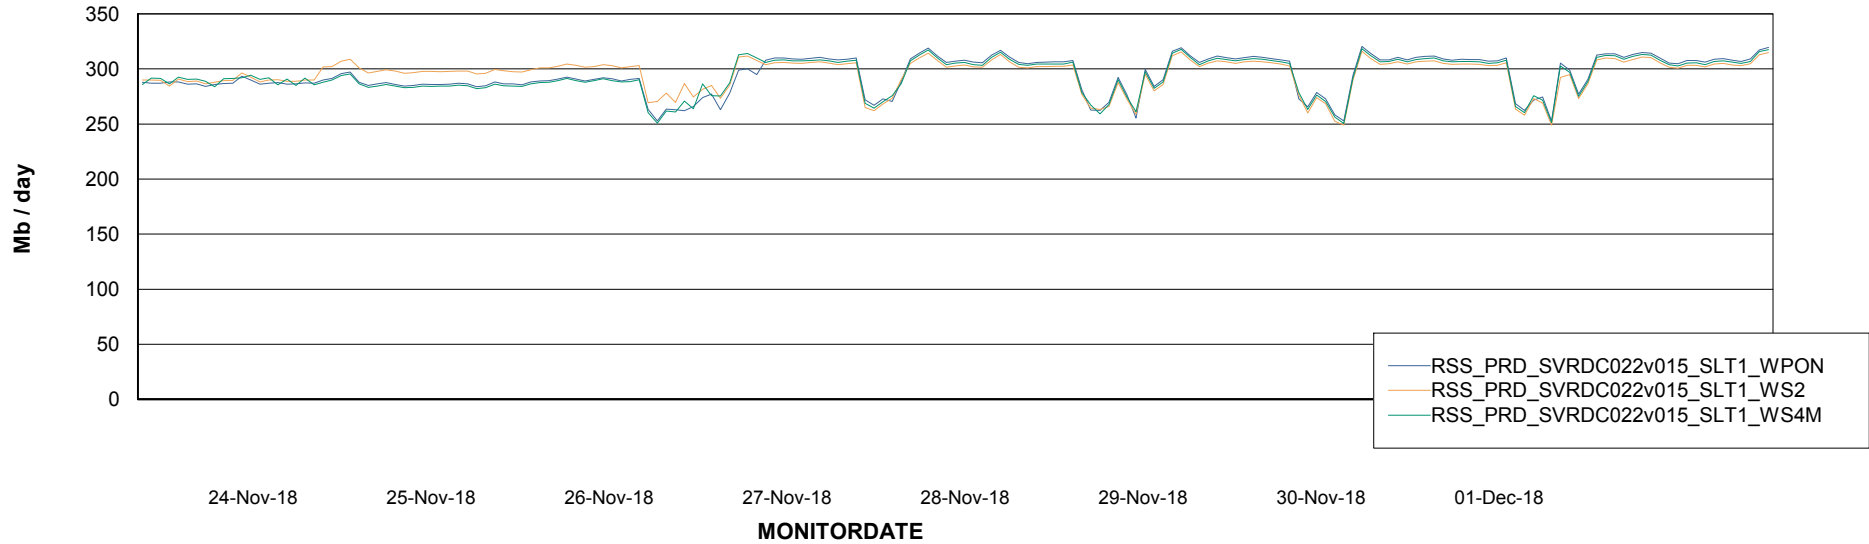

ABSSolute Application ReportServer Services

Avg memory used per ReportServer Service

Weekly SLA Customer Report

Customer RSS Production
Database ID 52

ABSolute Web Component Services

Avg memory used per ABS Web component