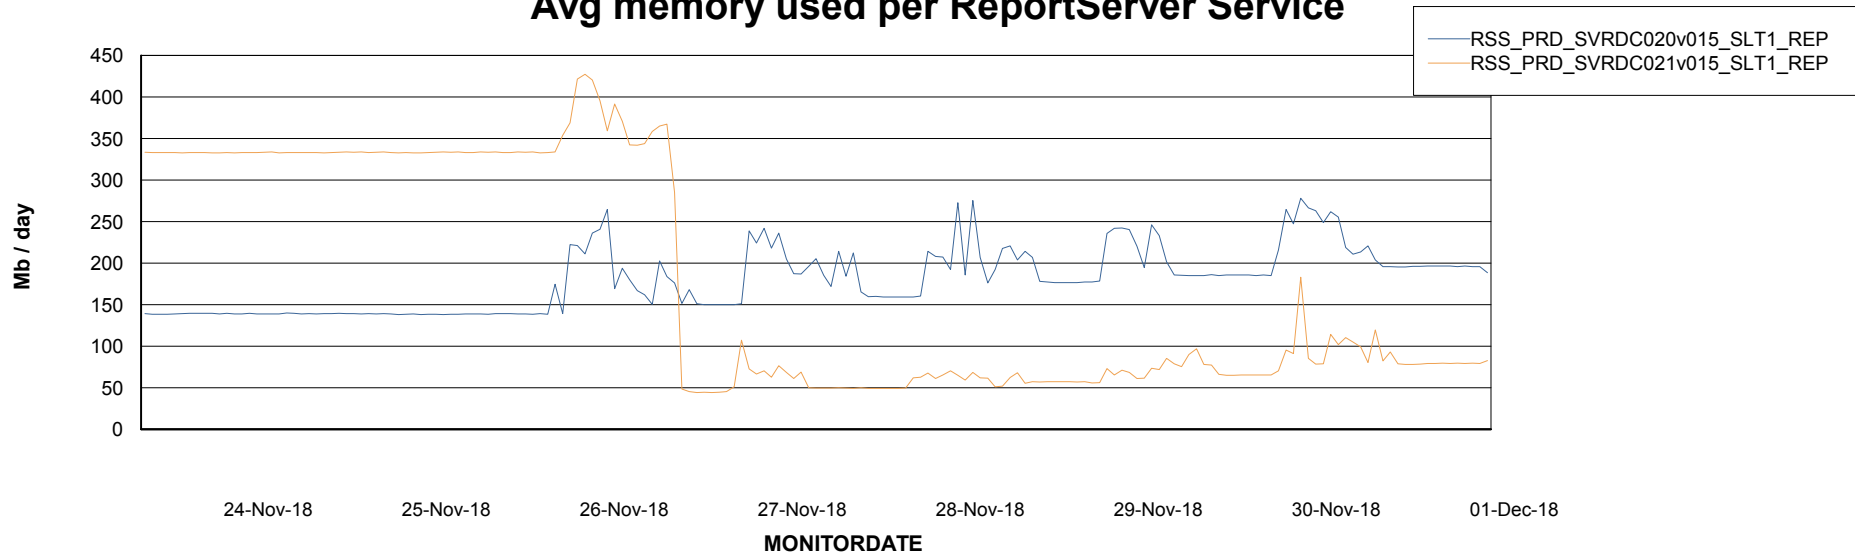

ABSSolute Application ReportServer Services

Avg memory used per ReportServer Service