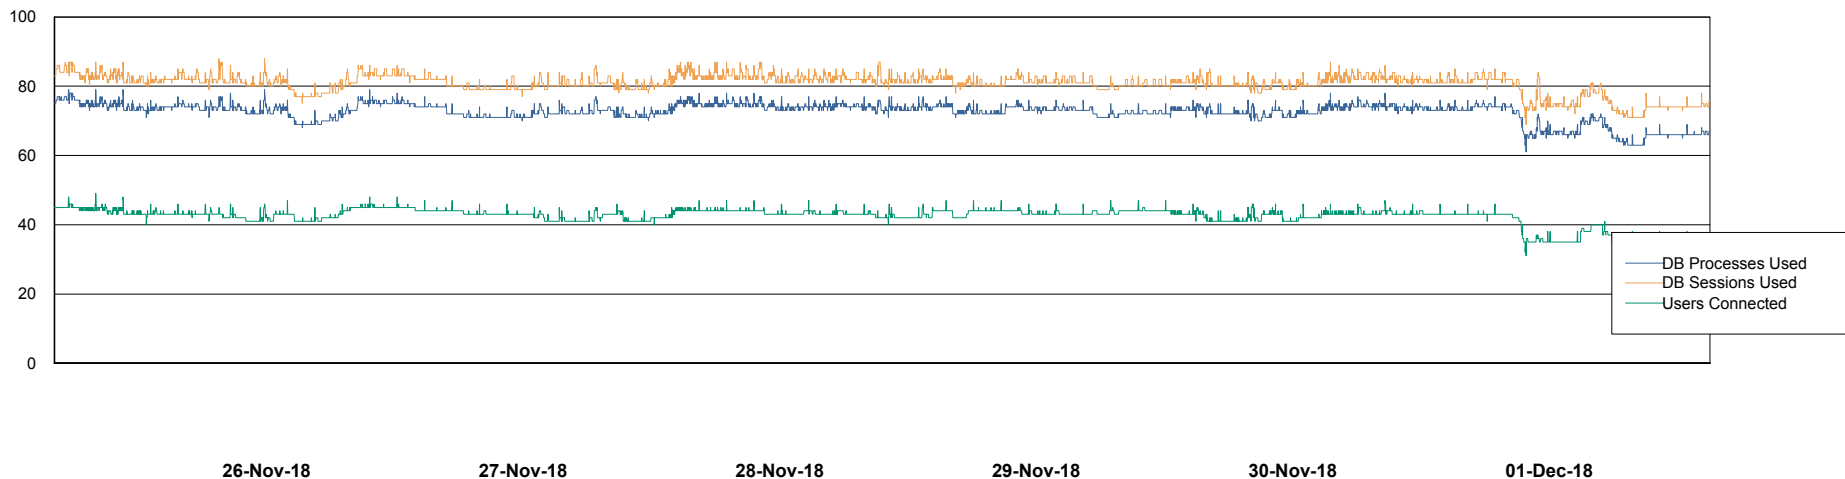

Database Performance RSSDB_Production