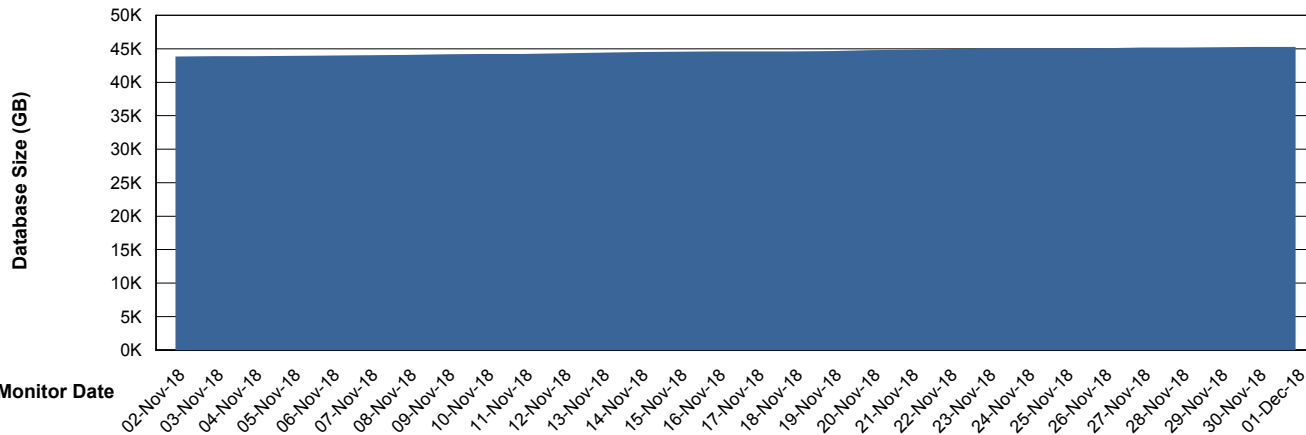

DATABASE SIZE RSSDB_Production

Database growth over last month

Database Tablespace RSSDB_Production

Date	Tablespace Name	Filesize (Gb)	Usedsize (Gb)	Percentage free
01-Dec-18	ABSDATA	24,000	18,855	21
	INDX	30,000	25,110	16
30-Nov-18	ABSDATA	24,000	18,855	21
	INDX	30,000	25,101	16
29-Nov-18	ABSDATA	24,000	18,837	22
	INDX	30,000	25,074	16
28-Nov-18	ABSDATA	24,000	18,805	22
	INDX	30,000	25,063	16
27-Nov-18	ABSDATA	24,000	18,805	22
	INDX	30,000	25,012	17
26-Nov-18	ABSDATA	24,000	18,797	22
	INDX	30,000	24,978	17
25-Nov-18	ABSDATA	24,000	18,788	22
	INDX	30,000	24,952	17