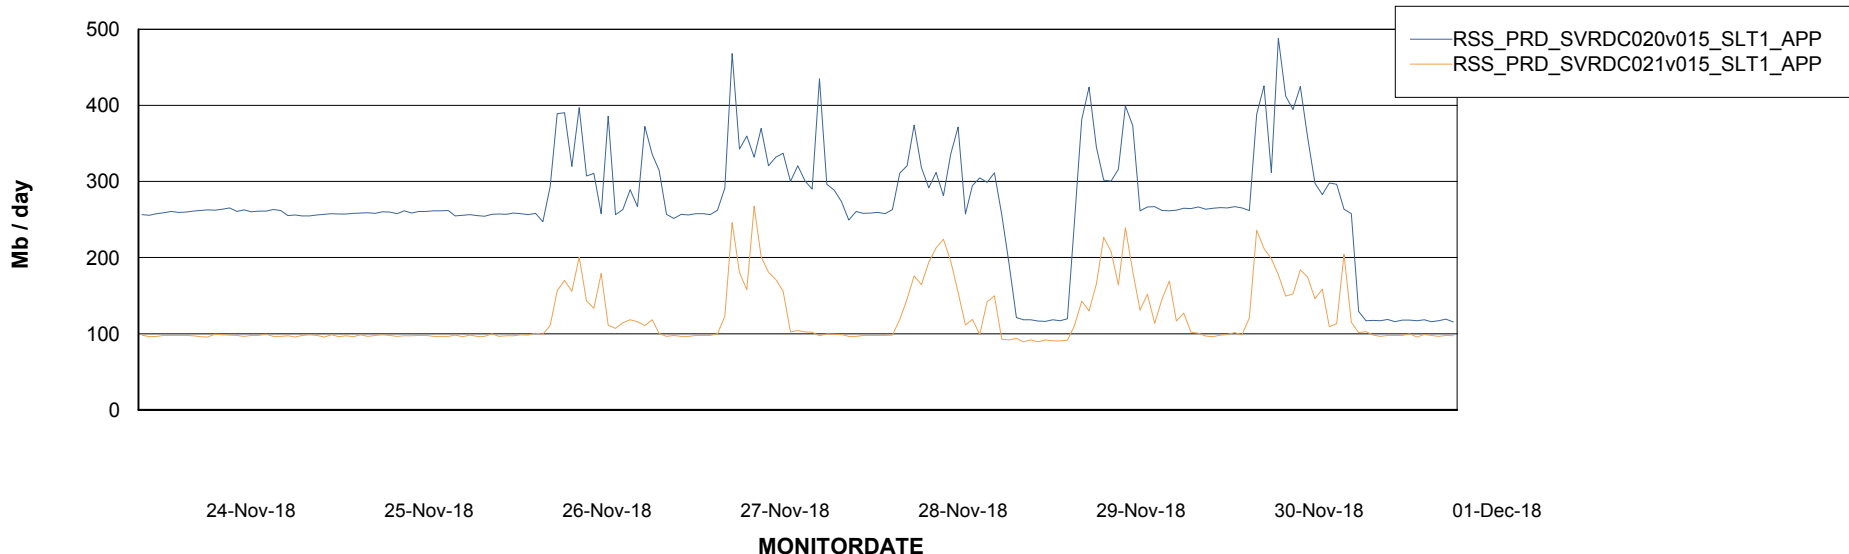

Customer RSS Production
 Database ID 52

DATABASE SIZE RSSDB_Production

Database growth over last month

Database Tablespace RSSDB_Production

Date	Tablespace Name	Filesize (Gb)	Usedsize (Gb)	Percentage free
01-Dec-18	ABSDATA	24,000	18,855	21
	INDX	30,000	25,110	16
30-Nov-18	ABSDATA	24,000	18,855	21
	INDX	30,000	25,101	16
29-Nov-18	ABSDATA	24,000	18,837	22
	INDX	30,000	25,074	16
28-Nov-18	ABSDATA	24,000	18,805	22
	INDX	30,000	25,063	16
27-Nov-18	ABSDATA	24,000	18,805	22
	INDX	30,000	25,012	17
26-Nov-18	ABSDATA	24,000	18,797	22
	INDX	30,000	24,978	17
25-Nov-18	ABSDATA	24,000	18,788	22
	INDX	30,000	24,952	17

Weekly SLA Customer Report

Customer RSS Production
Database ID 52

ABSolute Application Server Services

Avg memory used per ABS Server Service

Avg users per day per ABS server

Weekly SLA Customer Report

Customer RSS Production
Database ID 52