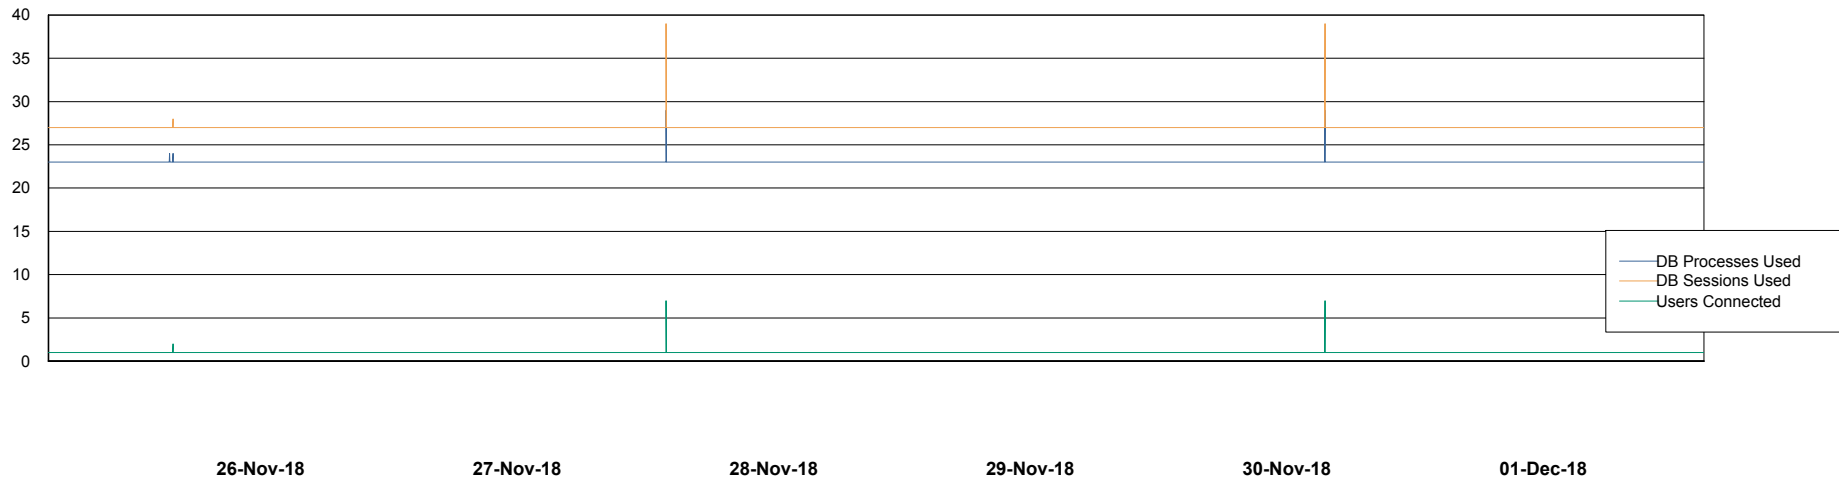

Weekly SLA Customer Report

Customer RSS Production
Database ID 52

Database Performance RSSDB_Production

Weekly SLA Customer Report

Customer RSS Production
Database ID 52

Database Performance RSSDB_Standby

Weekly SLA Customer Report