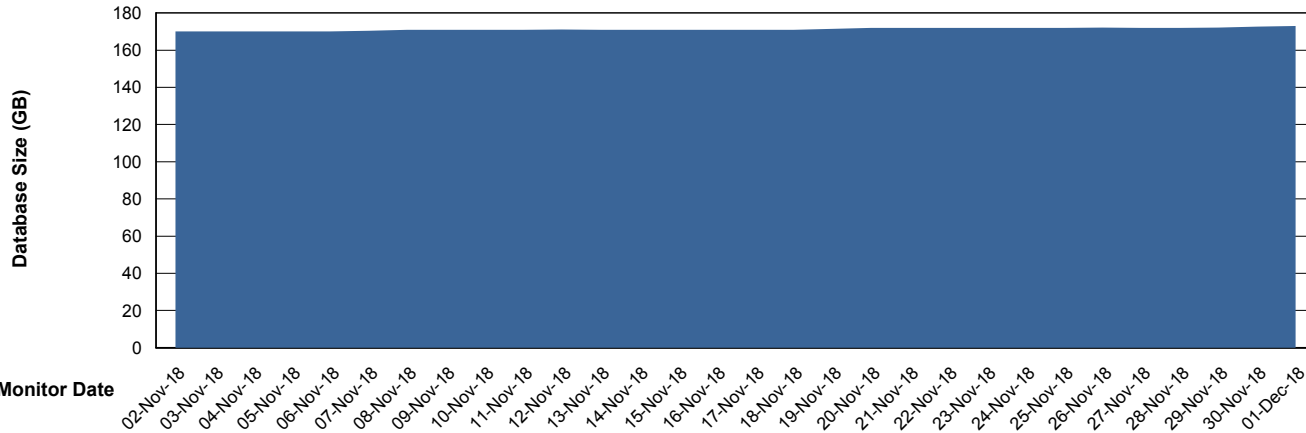

DATABASE SIZE PHSDB_Production

Database growth over last month

Database Tablespace PHSDB_Production

Date	Tablespace Name	Filesize (Gb)	Usedsize (Gb)	Percentage free
01-Dec-18	ABSDATA	197	162	18
	INDX	12	10	17
30-Nov-18	ABSDATA	197	162	18
	INDX	12	10	17
29-Nov-18	ABSDATA	197	162	18
	INDX	12	10	17
28-Nov-18	ABSDATA	197	162	18
	INDX	12	10	17
27-Nov-18	ABSDATA	197	162	18
	INDX	12	10	17
26-Nov-18	ABSDATA	197	162	18
	INDX	12	10	17
25-Nov-18	ABSDATA	190	161	15
	INDX	11	10	9