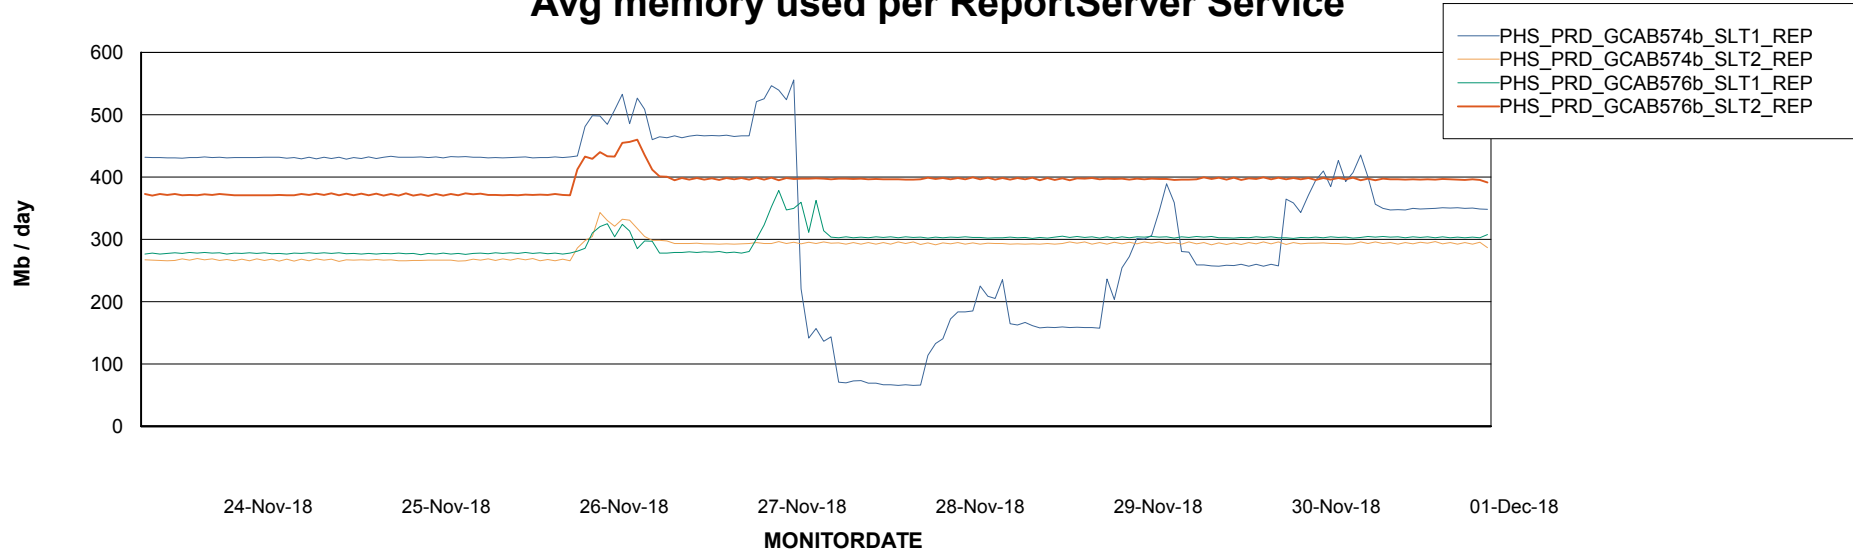

ABSSolute Application ReportServer Services

Avg memory used per ReportServer Service