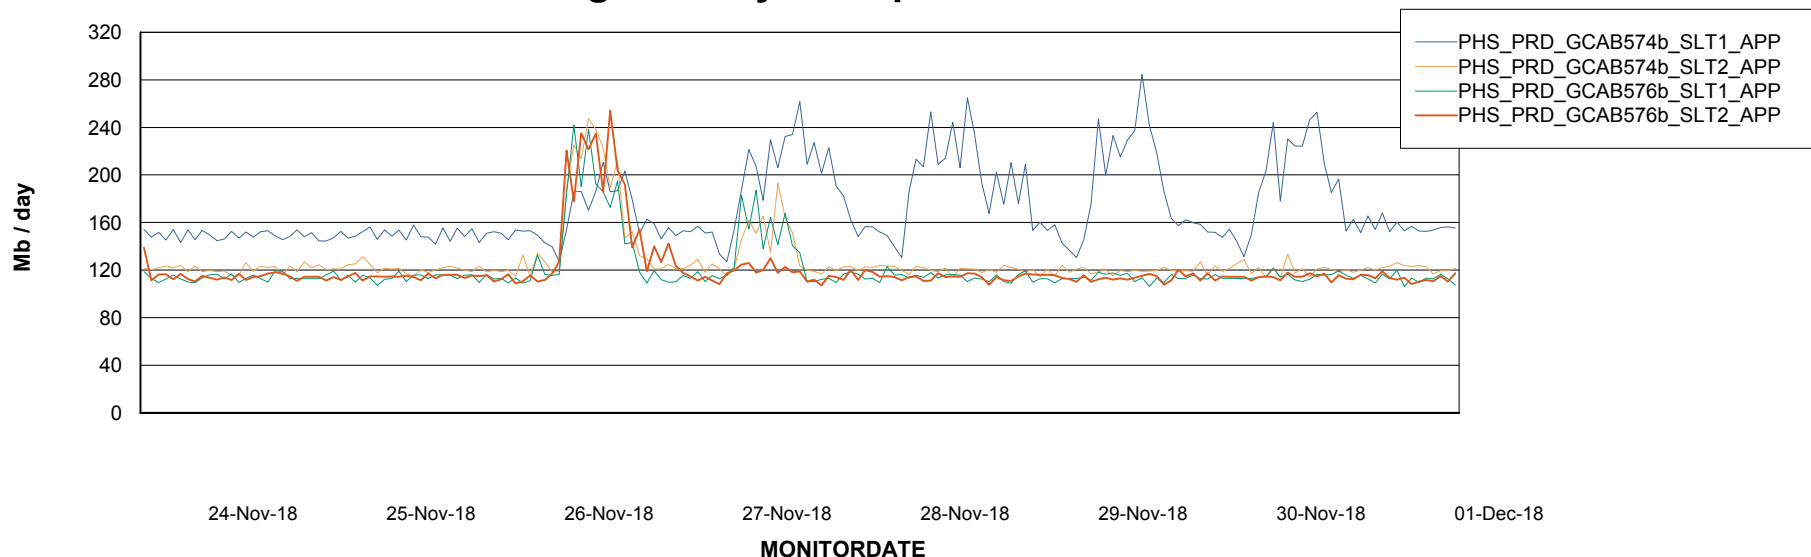

ABSolute Application Server Services

Avg memory used per ABS Server Service