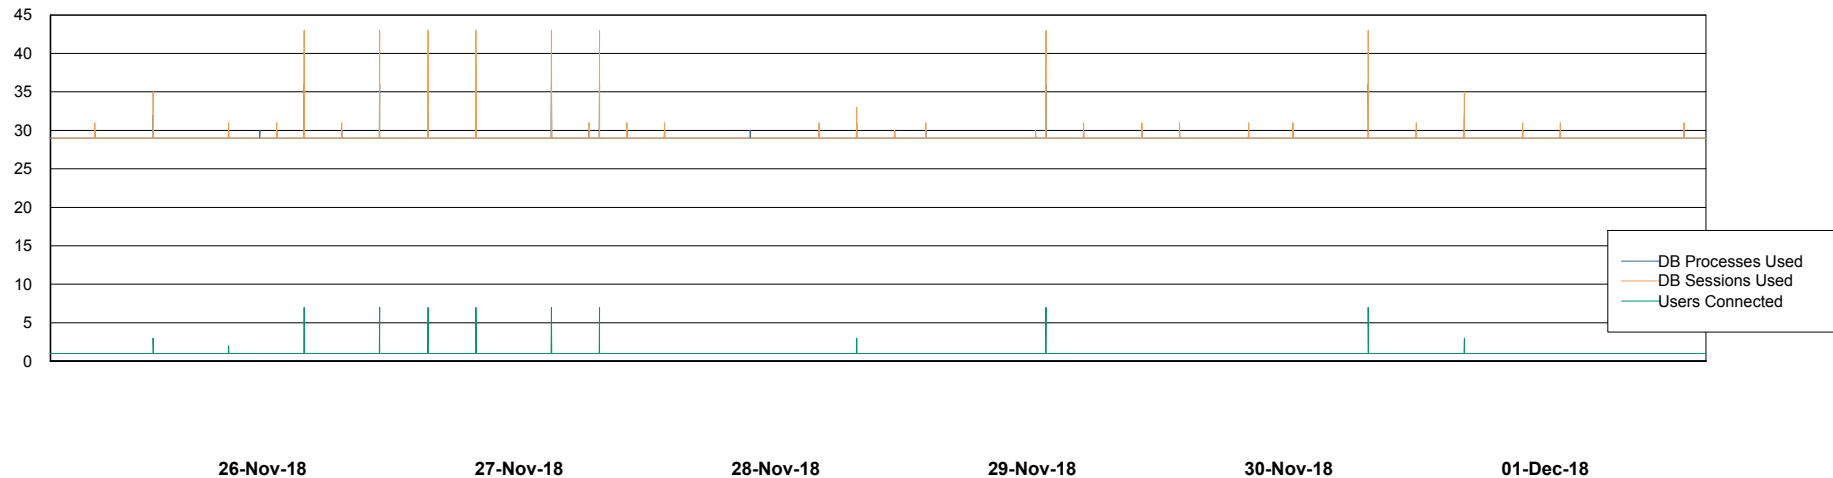

Database Performance PHSDB_Standby

DB Processes Max 500
DB Sessions Max 772