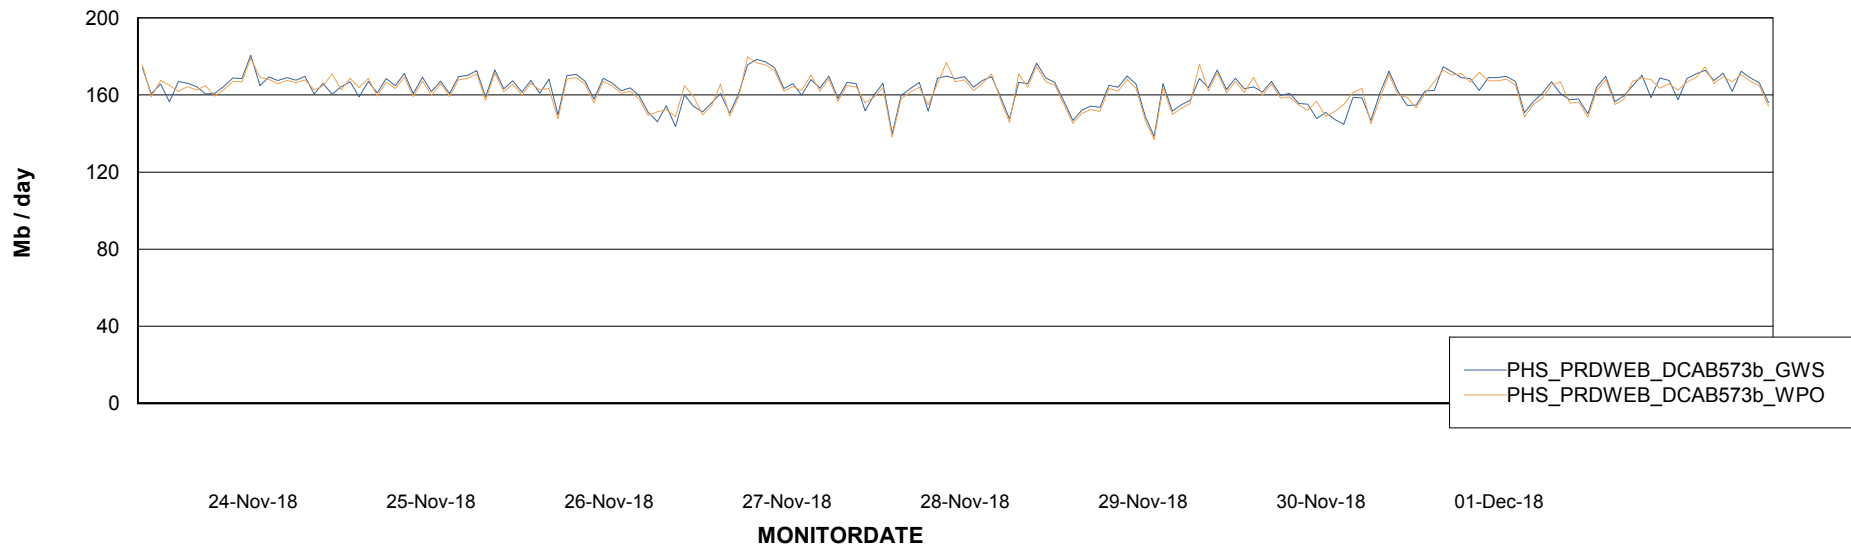

ABSolute Web Component Services

Avg memory used per ABS Web component