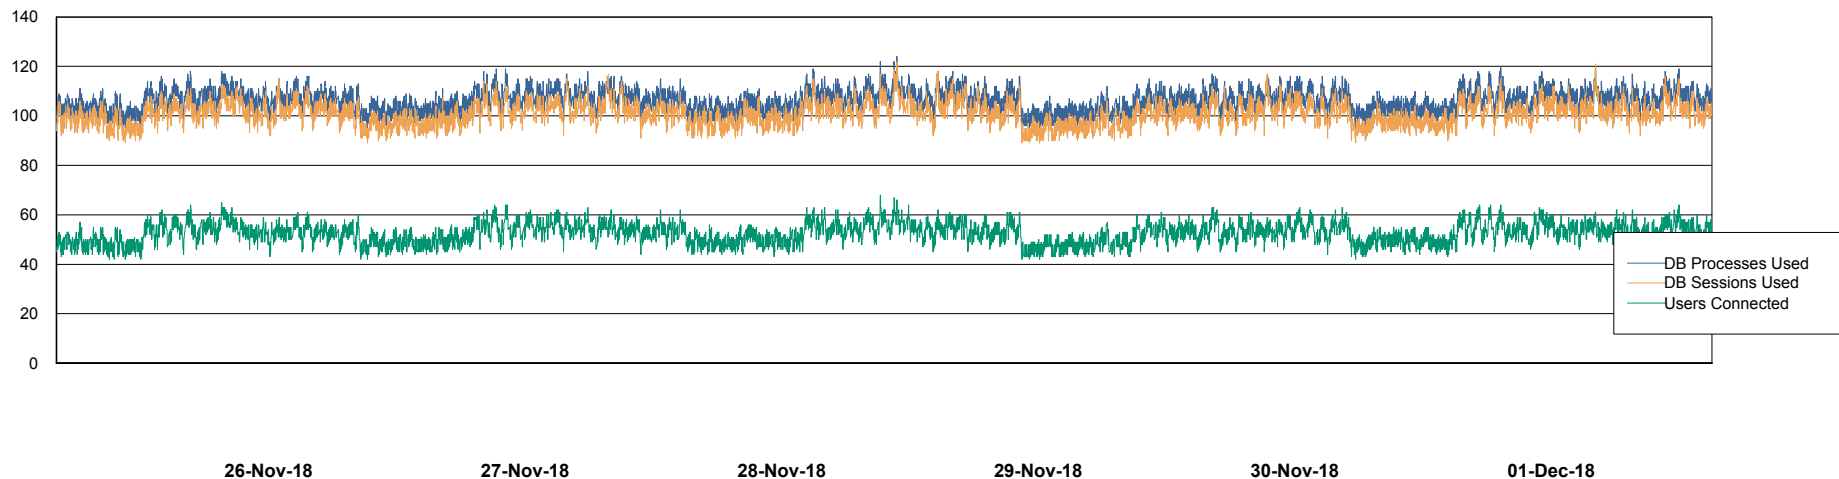

Database Performance PHSDB_Production

DB Processes Max 500
DB Sessions Max 772