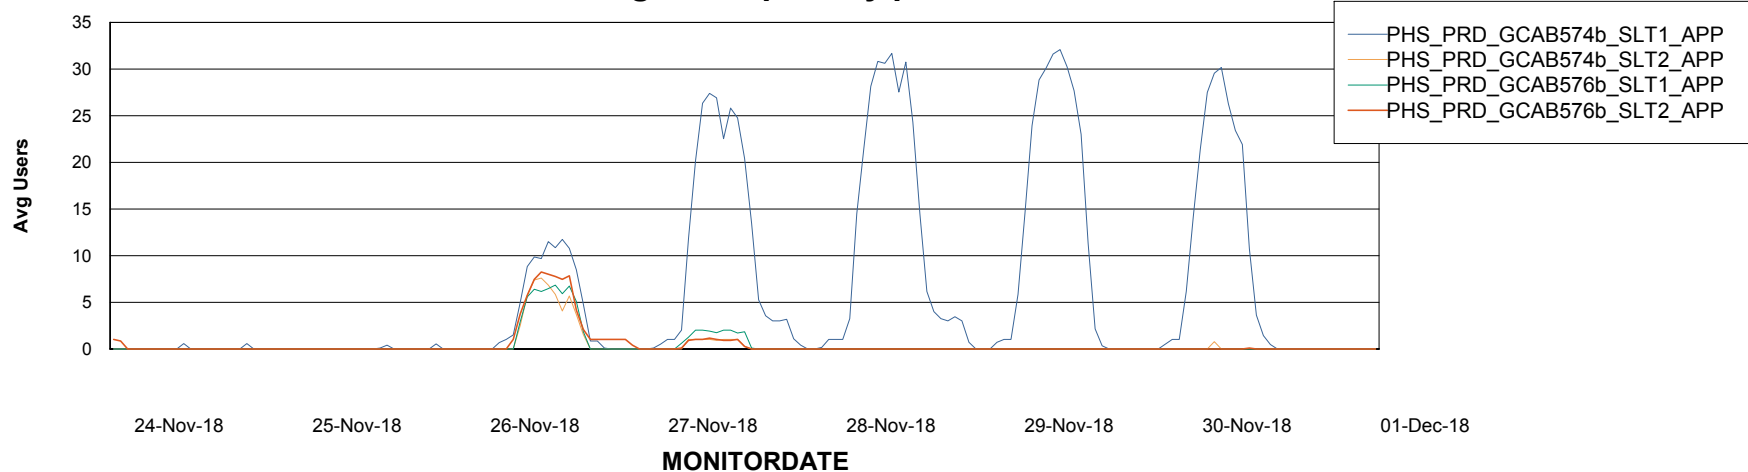

Avg users per day per ABS server