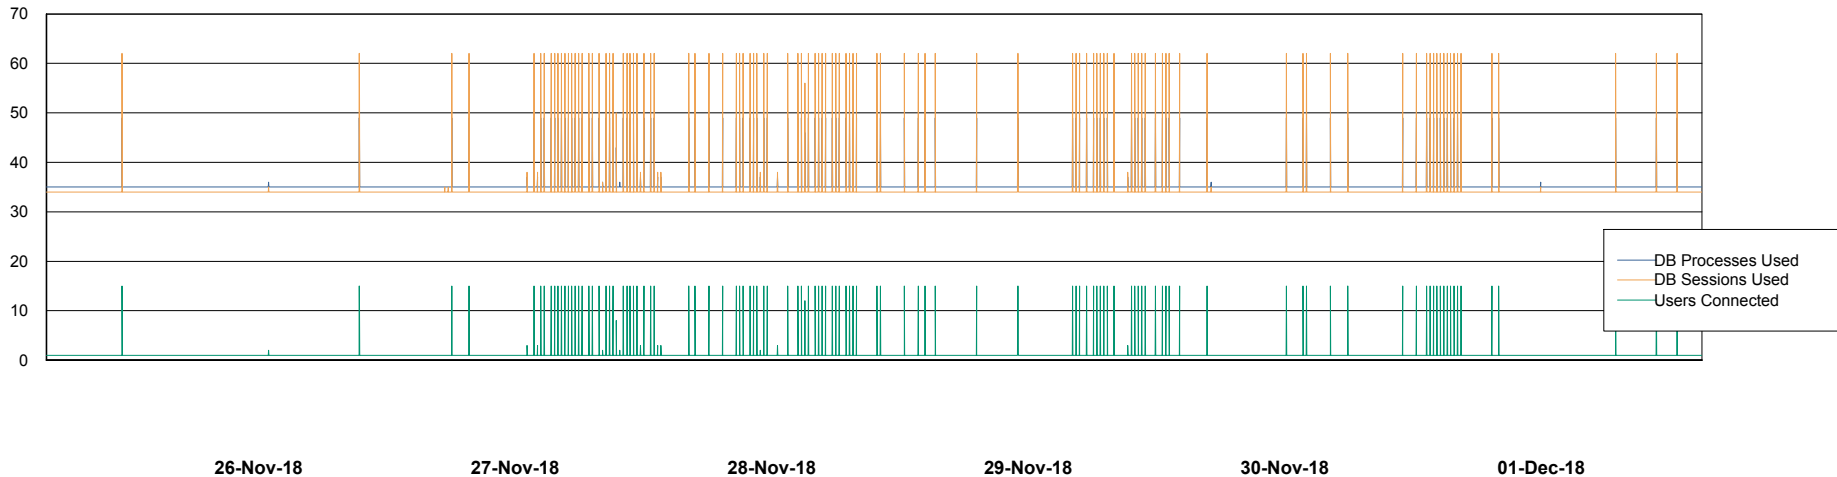

26-Nov-18 27-Nov-18 28-Nov-18 29-Nov-18 30-Nov-18 01-Dec-18

Weekly SLA Customer Report

Customer PCO Production
Database ID 44

Database Performance PCODB_Standby

DB Processes Max 350
DB Sessions Max 552

Weekly SLA Customer Report