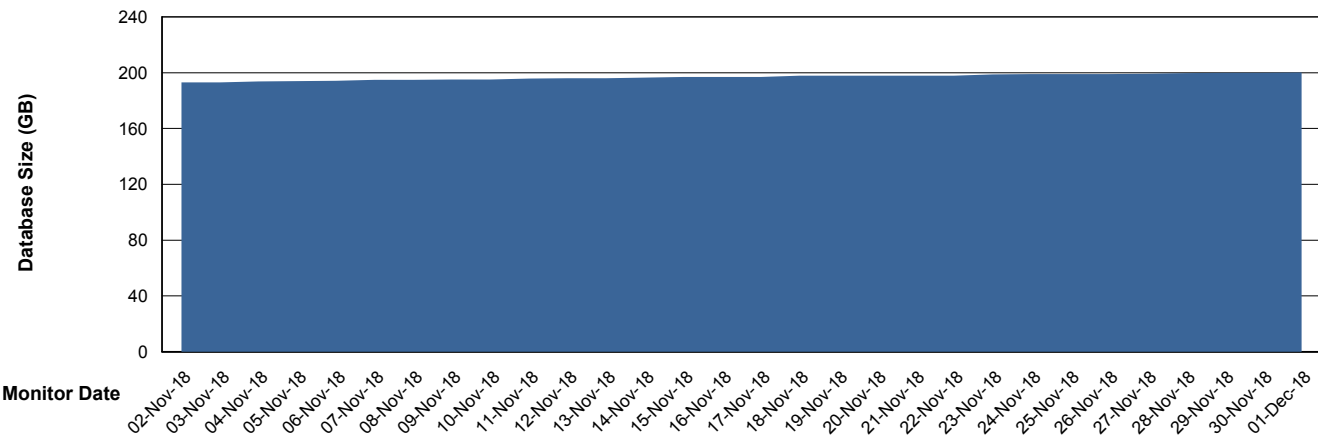

DATABASE SIZE PCODB_Production

Database growth over last month

Database Tablespace PCODB_Production

Date	Tablespace Name	Filesize (Gb)	Usedsize (Gb)	Percentage free
01-Dec-18	ABSDATA	150	81	46
	INDX	200	109	46
30-Nov-18	ABSDATA	150	81	46
	INDX	200	109	46
29-Nov-18	ABSDATA	150	81	46
	INDX	200	109	46
28-Nov-18	ABSDATA	150	81	46
	INDX	200	109	46
27-Nov-18	ABSDATA	150	81	46
	INDX	200	109	46
26-Nov-18	ABSDATA	150	80	47
	INDX	200	109	46
25-Nov-18	ABSDATA	150	80	47
	INDX	200	109	46